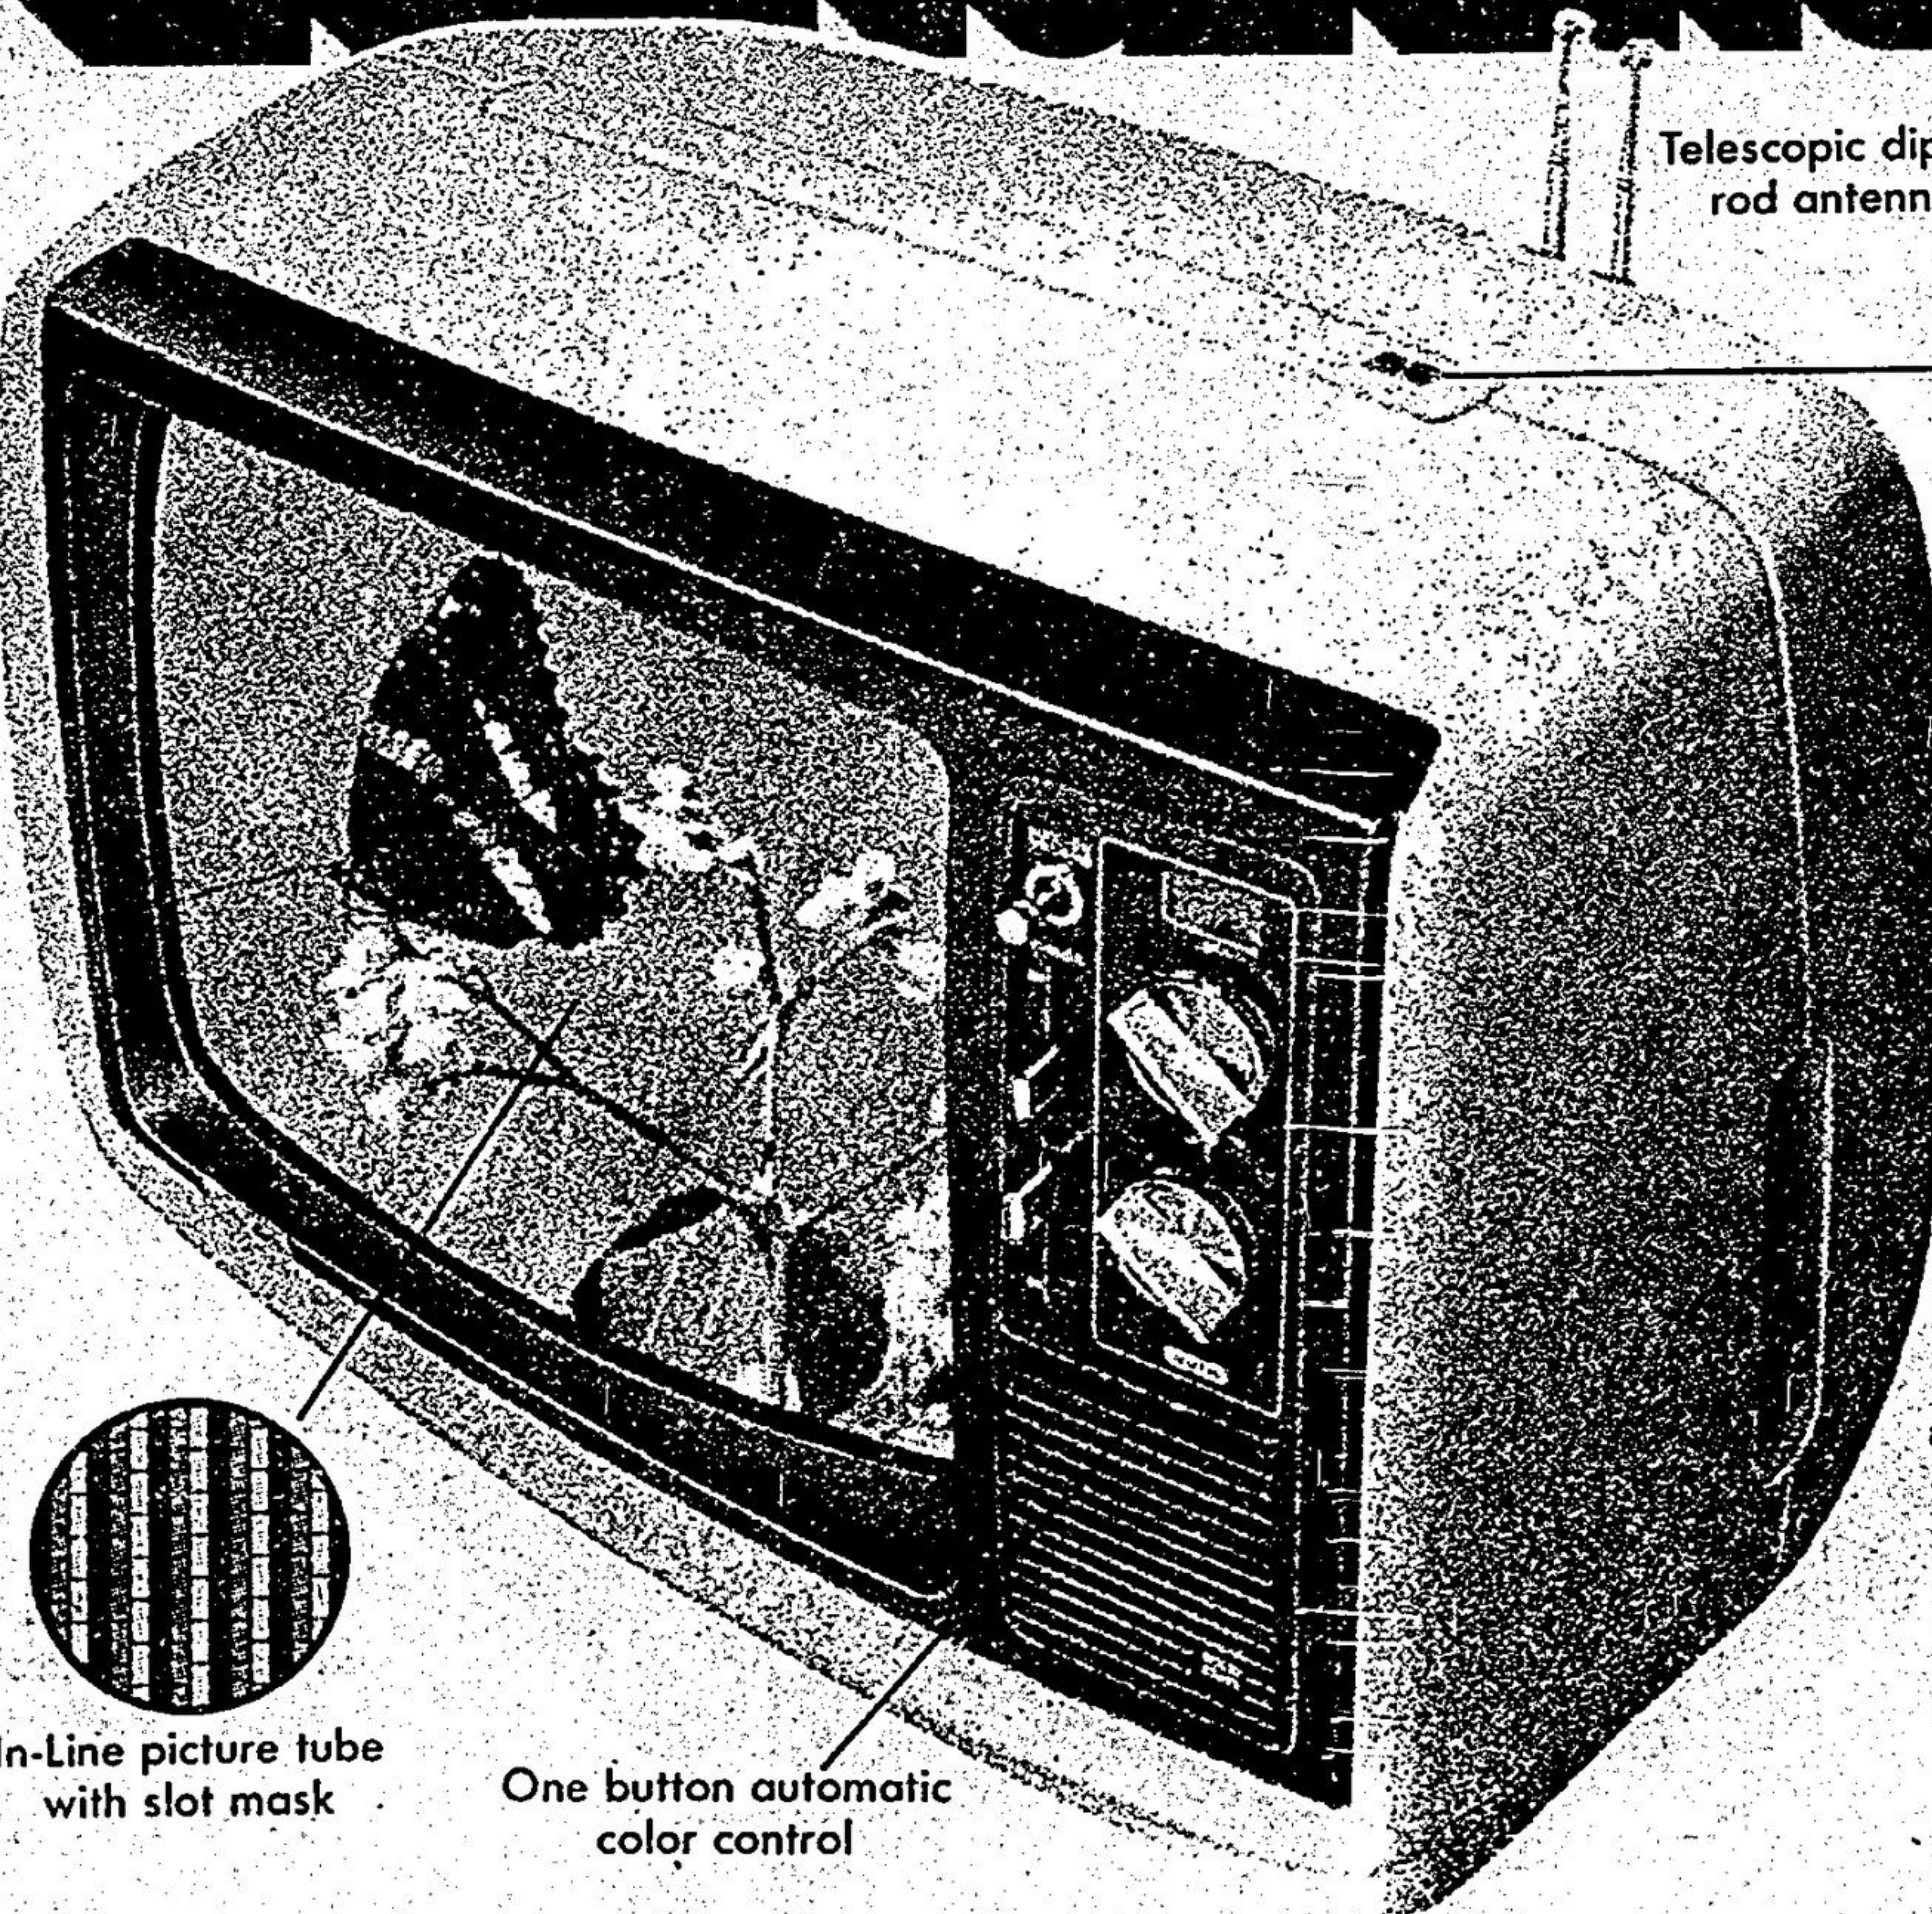

**Entertainment '76!**

Telescopic dipole  
rod antenna

Recessed  
carrying handle.

(1-1) Our Baycrest 14" Color Portable is designed for today's living! Weighs approx. 38 lbs. so it travels easily from room to room in your home, or in your apartment. 100% solid state and packed with 'big' TV features, to give you big performance at a little price.

Dept. 681, The Bay Televisions

Credit terms available

**\$369**

**Hudson's Bay Company**

In-Line picture tube  
with slot mask

One button automatic  
color control