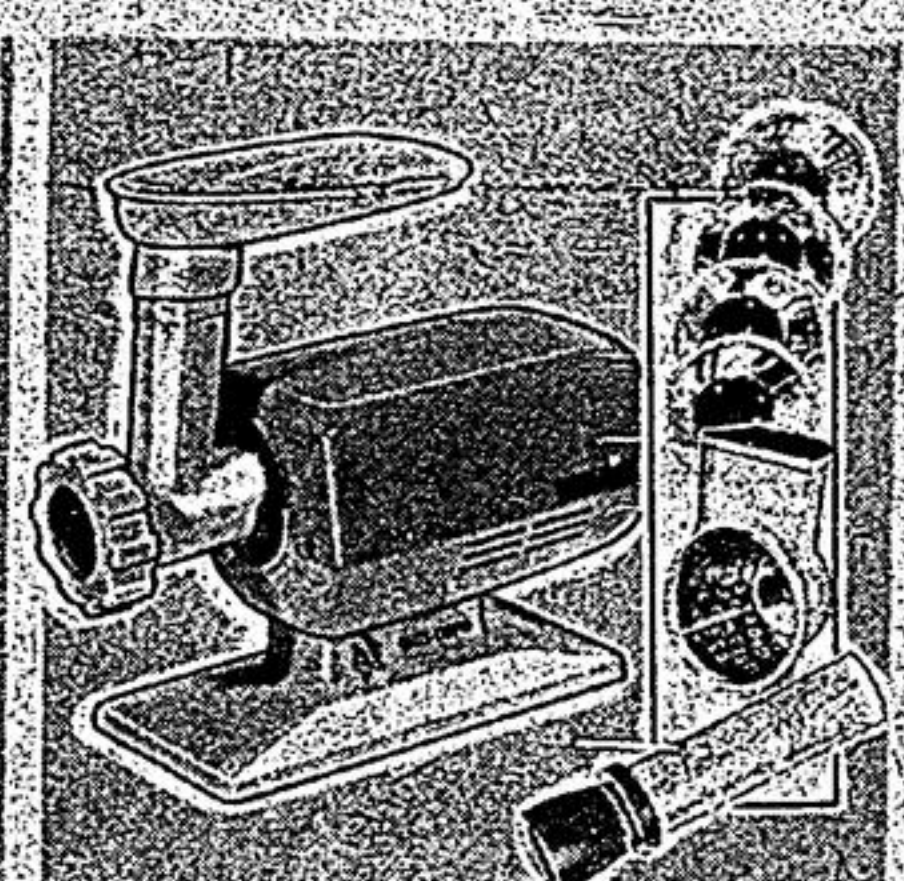

Spreads warmth on cool fall evenings. Thermostatically controlled. 2-heat setting. 14" high.

POWERFUL SAVINGS - LEWYT

**Canister Vac**

Regular \$59.99 **49.95**

Built-in caddy, floor/rug, floor/wall and dusting brushes, upholstery nozzle and crevice tool.