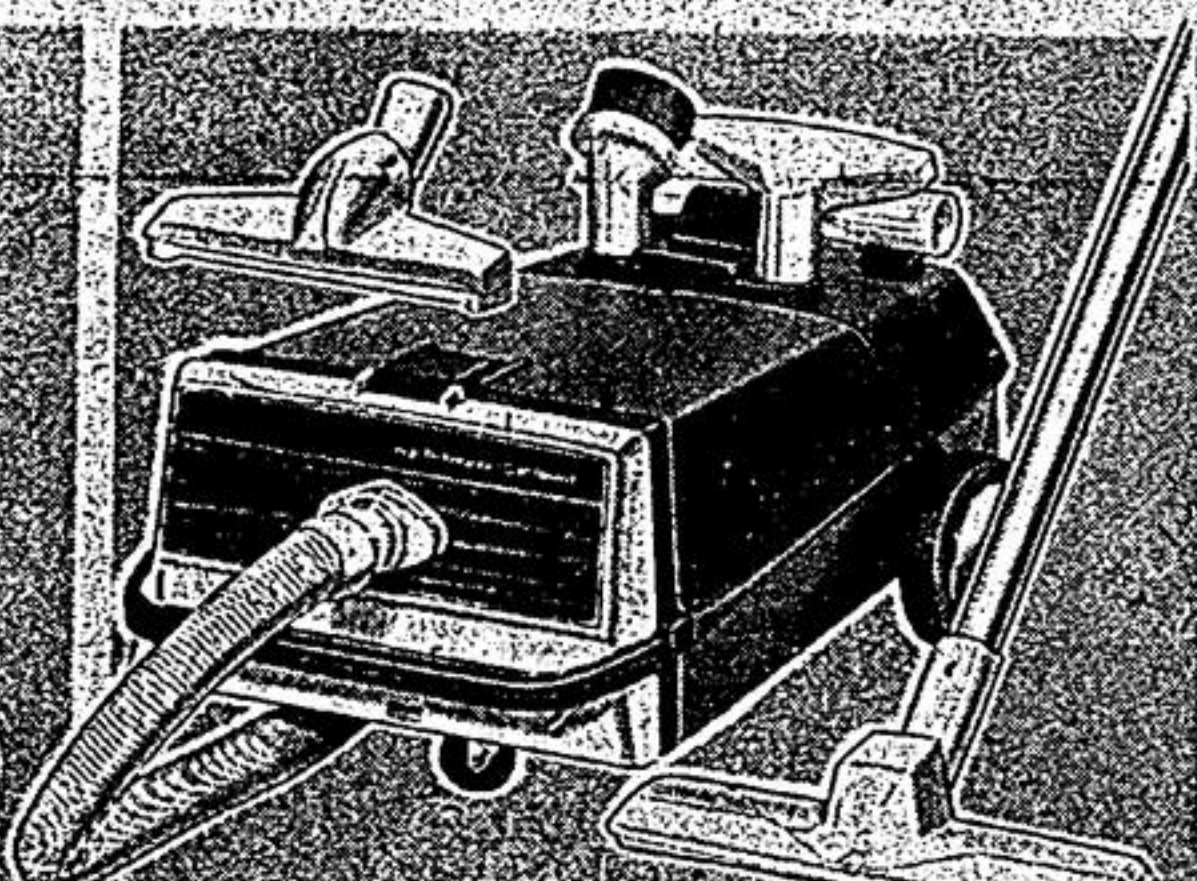

Spreads warmth on cool fall evenings. Thermostatically controlled. 2-heat setting. 14" high.

POWERFUL SAVINGS - LEWYT

**Canister Vac**

Regular \$59.99 **49.95**

Built-in caddy, floor/rug, floor/wall and dusting brushes, upholstery nozzle and crevice tool.