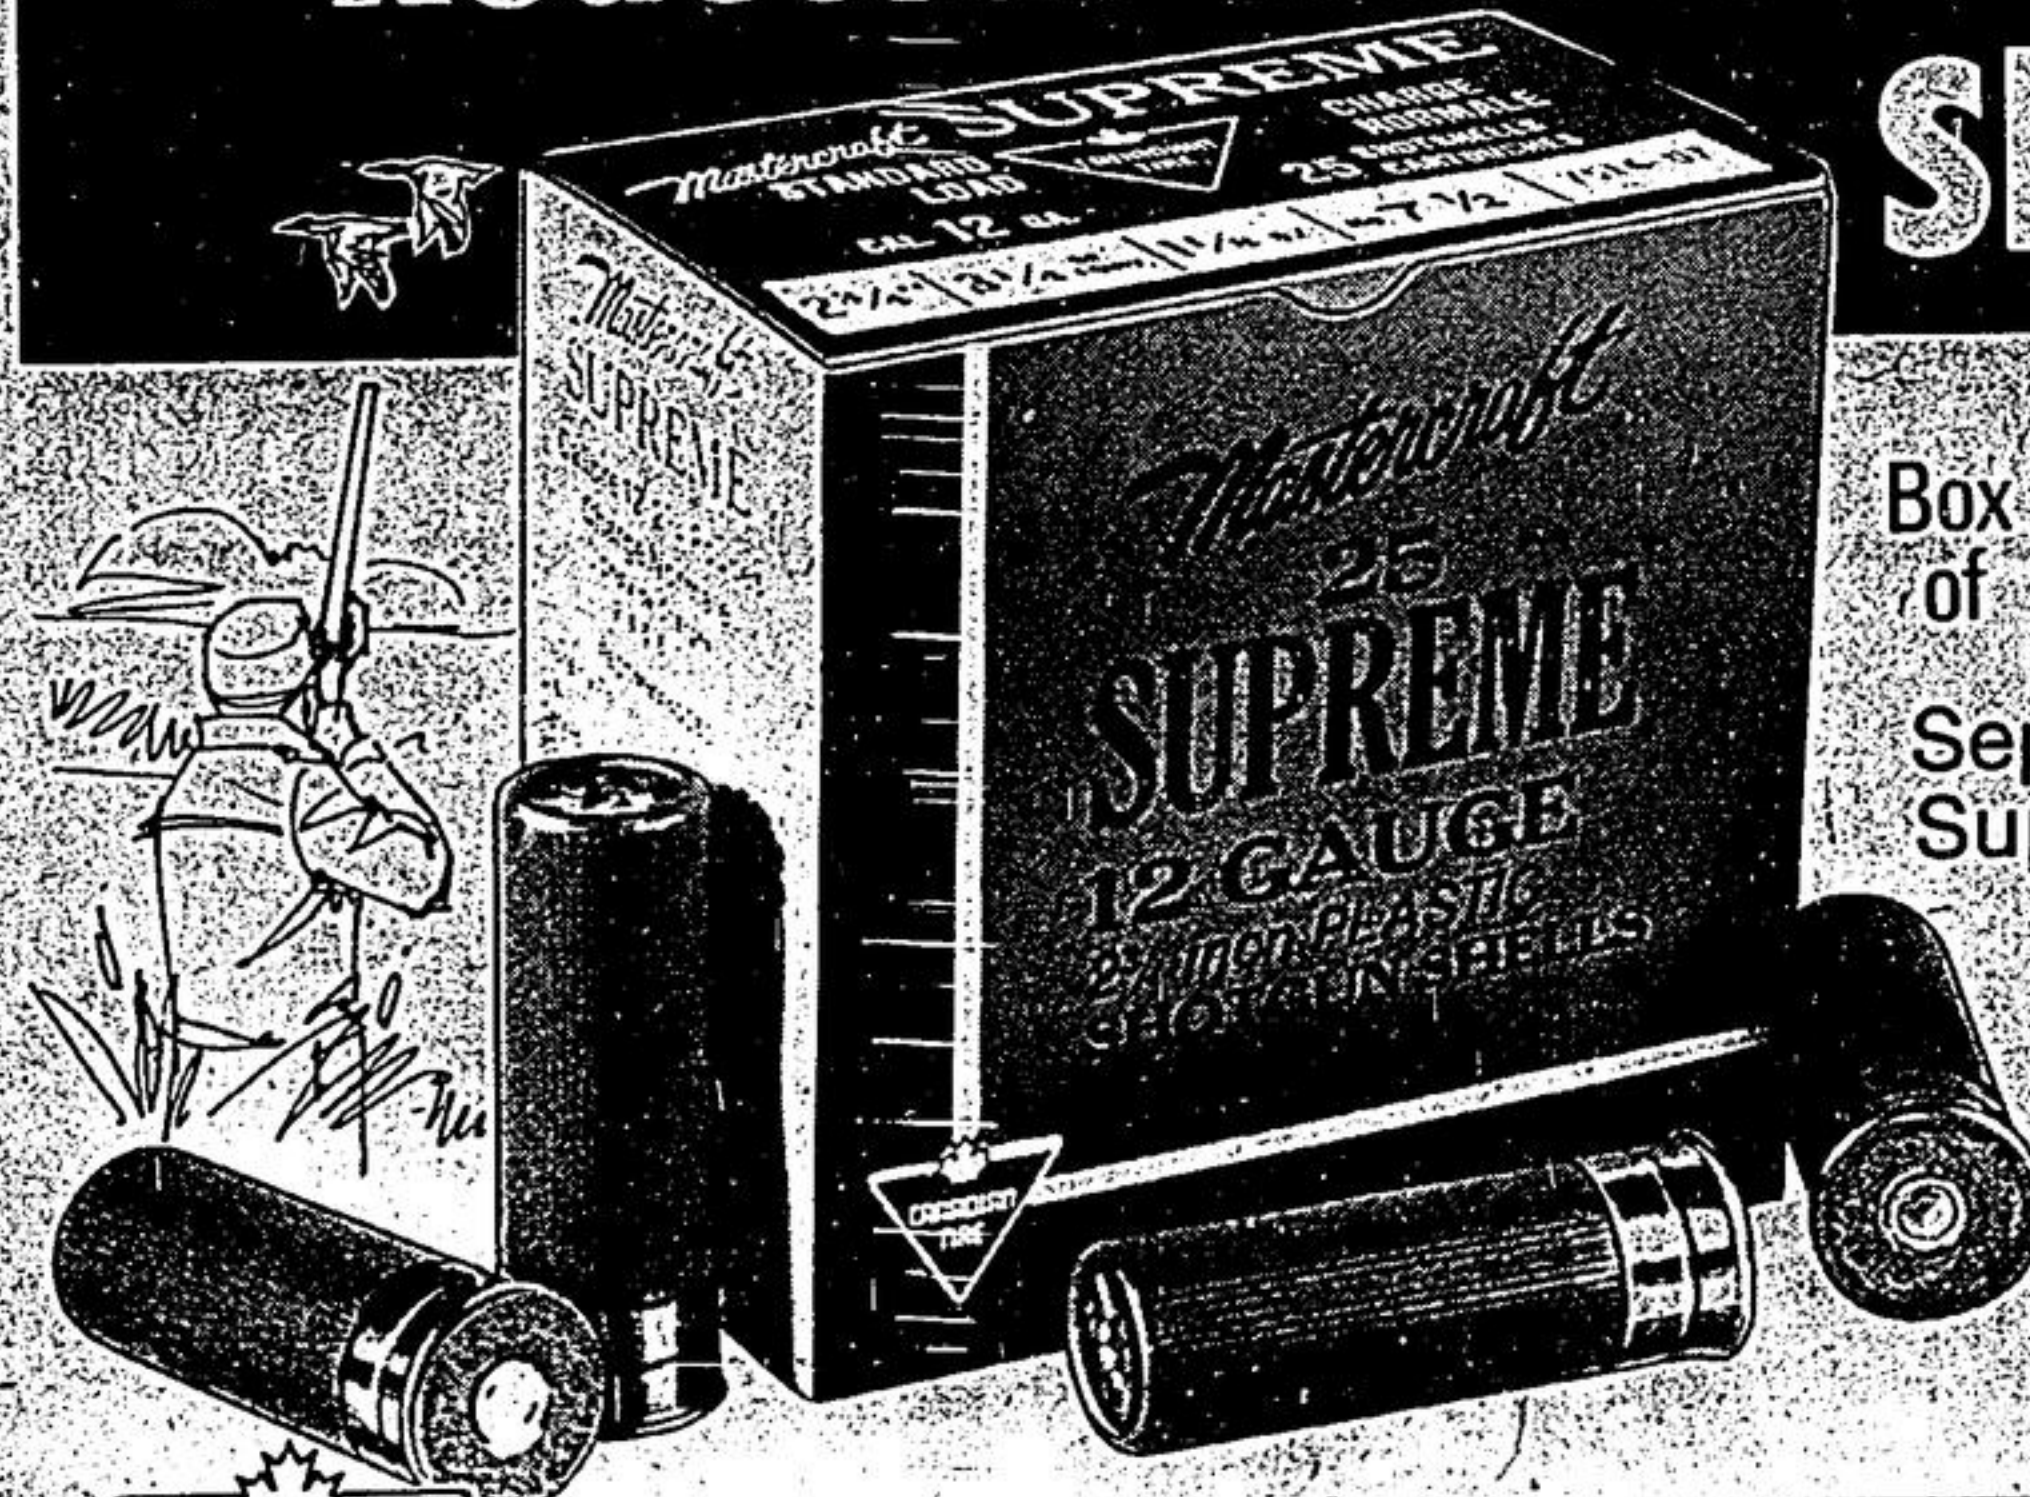

**Reduced! Mastercraft 12 Gauge
Shotgun Shells**

Box of **25**
September Super Sale

2.99
Regular $3.49

Bull's-eye buy for the bargain hunter. Standard load, 2 3/4 inch shells in light blue plastic tubes. Choice of 2, 4, 5, 6, 7 1/2 and 8 shot sizes. Stock up at this low bang-on price. 75-1402x

CANADIAN TIRE

STOUFFVILLE

360 Main St. West Phone 640-5800

OPEN MONDAY TO FRIDAY 9 a.m. to 9 p.m.