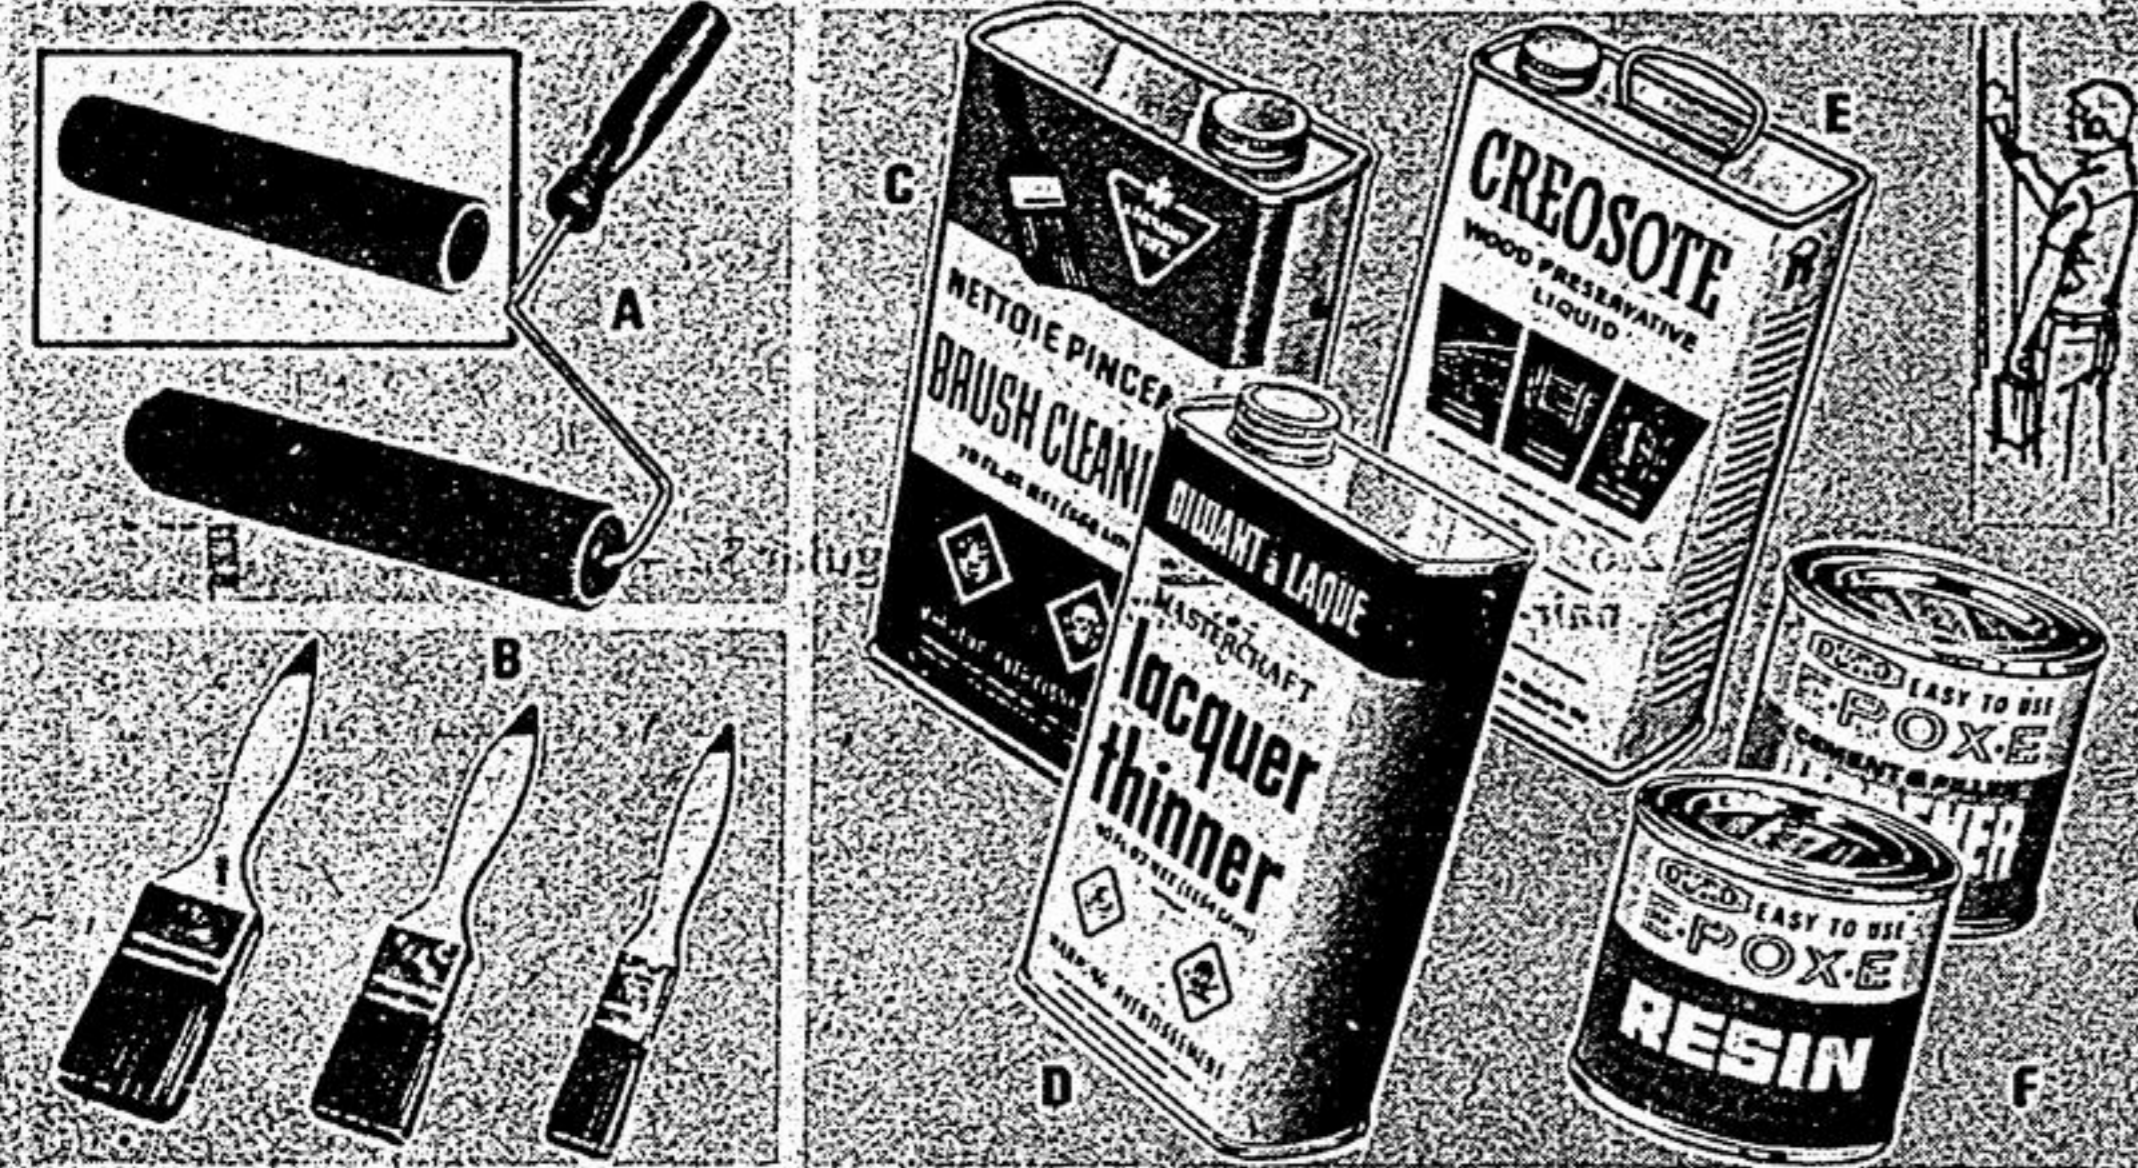

A. 3-Piece Paint Roller Pack
Special! Two 9 1/2" lophile mohair covers and handle. 99-1874 **2.99**

B. Set of 3 Paint Brushes
Special! 1", 1 1/2", 2" sizes with durable bristles. 99-1875 **2.99**

C. Reg. $1.69 Brush Cleaner
Excellent brush conditioner. 20-fl. oz. can. Save! 49-1022. **1.29**

D. Reg. $1.85 Lacquer Thinner
Reduce lacquer-base paints for spraying. Quart. Save! 49-7113 **1.59**

E. Creosote Wood Preservative
Reg. $4.69. Treats rot, mildew, fungus. Gallon size. 48-9640 **3.99**

F. Epoxy Cement and Filler
Reg. $3.19. Waterproof. For metal, wood, etc. 67-1406. **2.79**