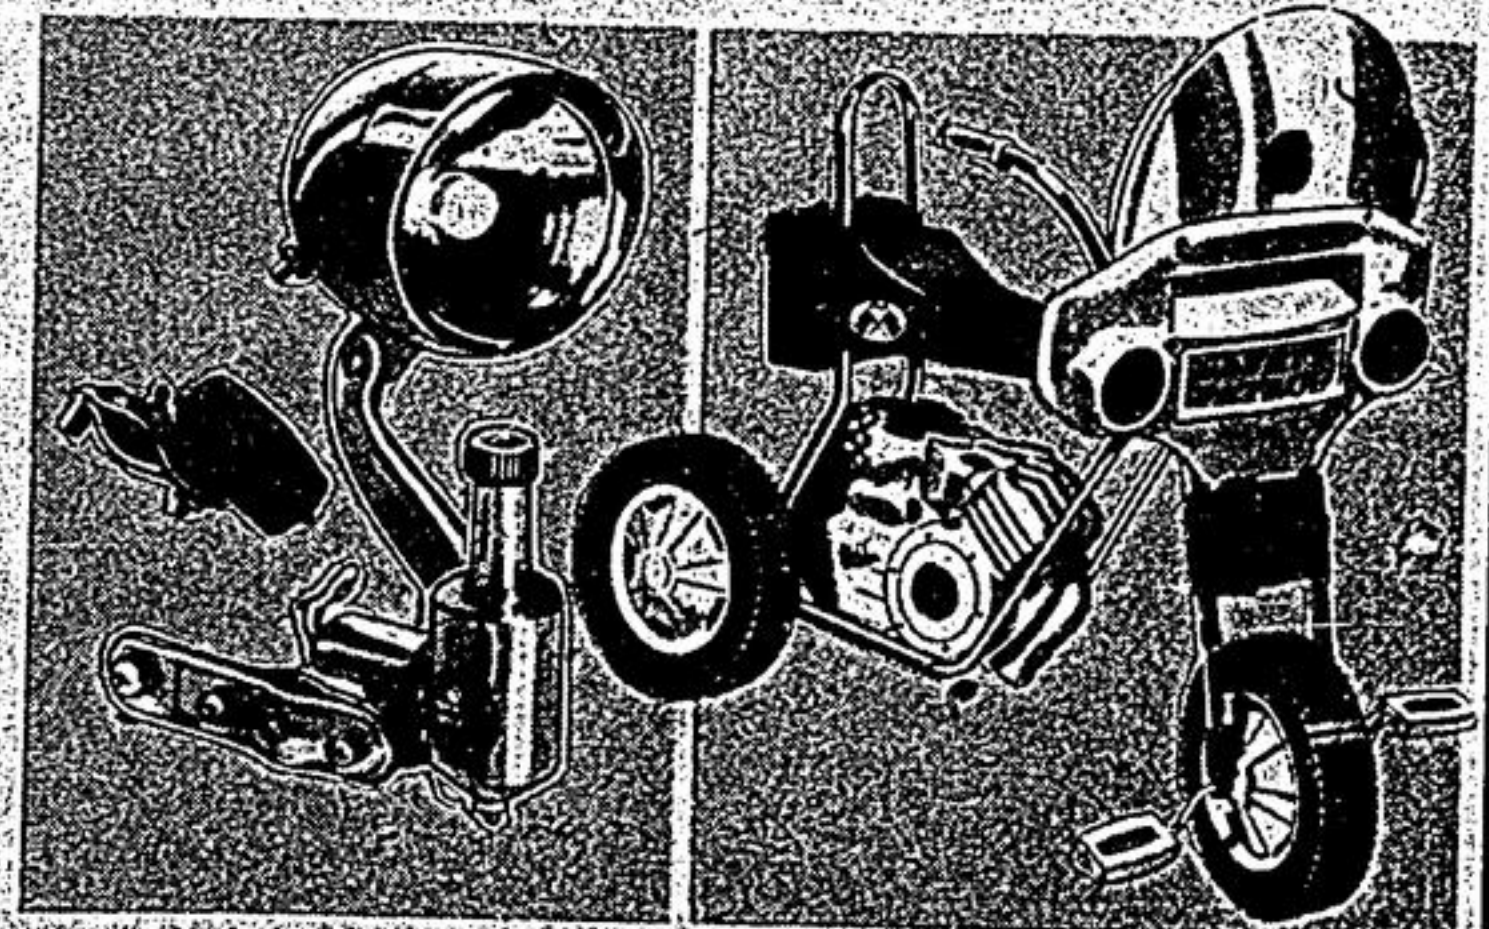

Generator Set

Safety Patrol Trike

Limited Quantity Special **2.99** 6-volt

Regular $21.88 **19.66**

Chrome plated headlamp, tail light, wire and fittings. Safe buy! 99-1898

Save $2.22. Just like patrolman's motorcycle! Ages 2 to 6. 71-4029.

Reel-in value for a BIG net of savings