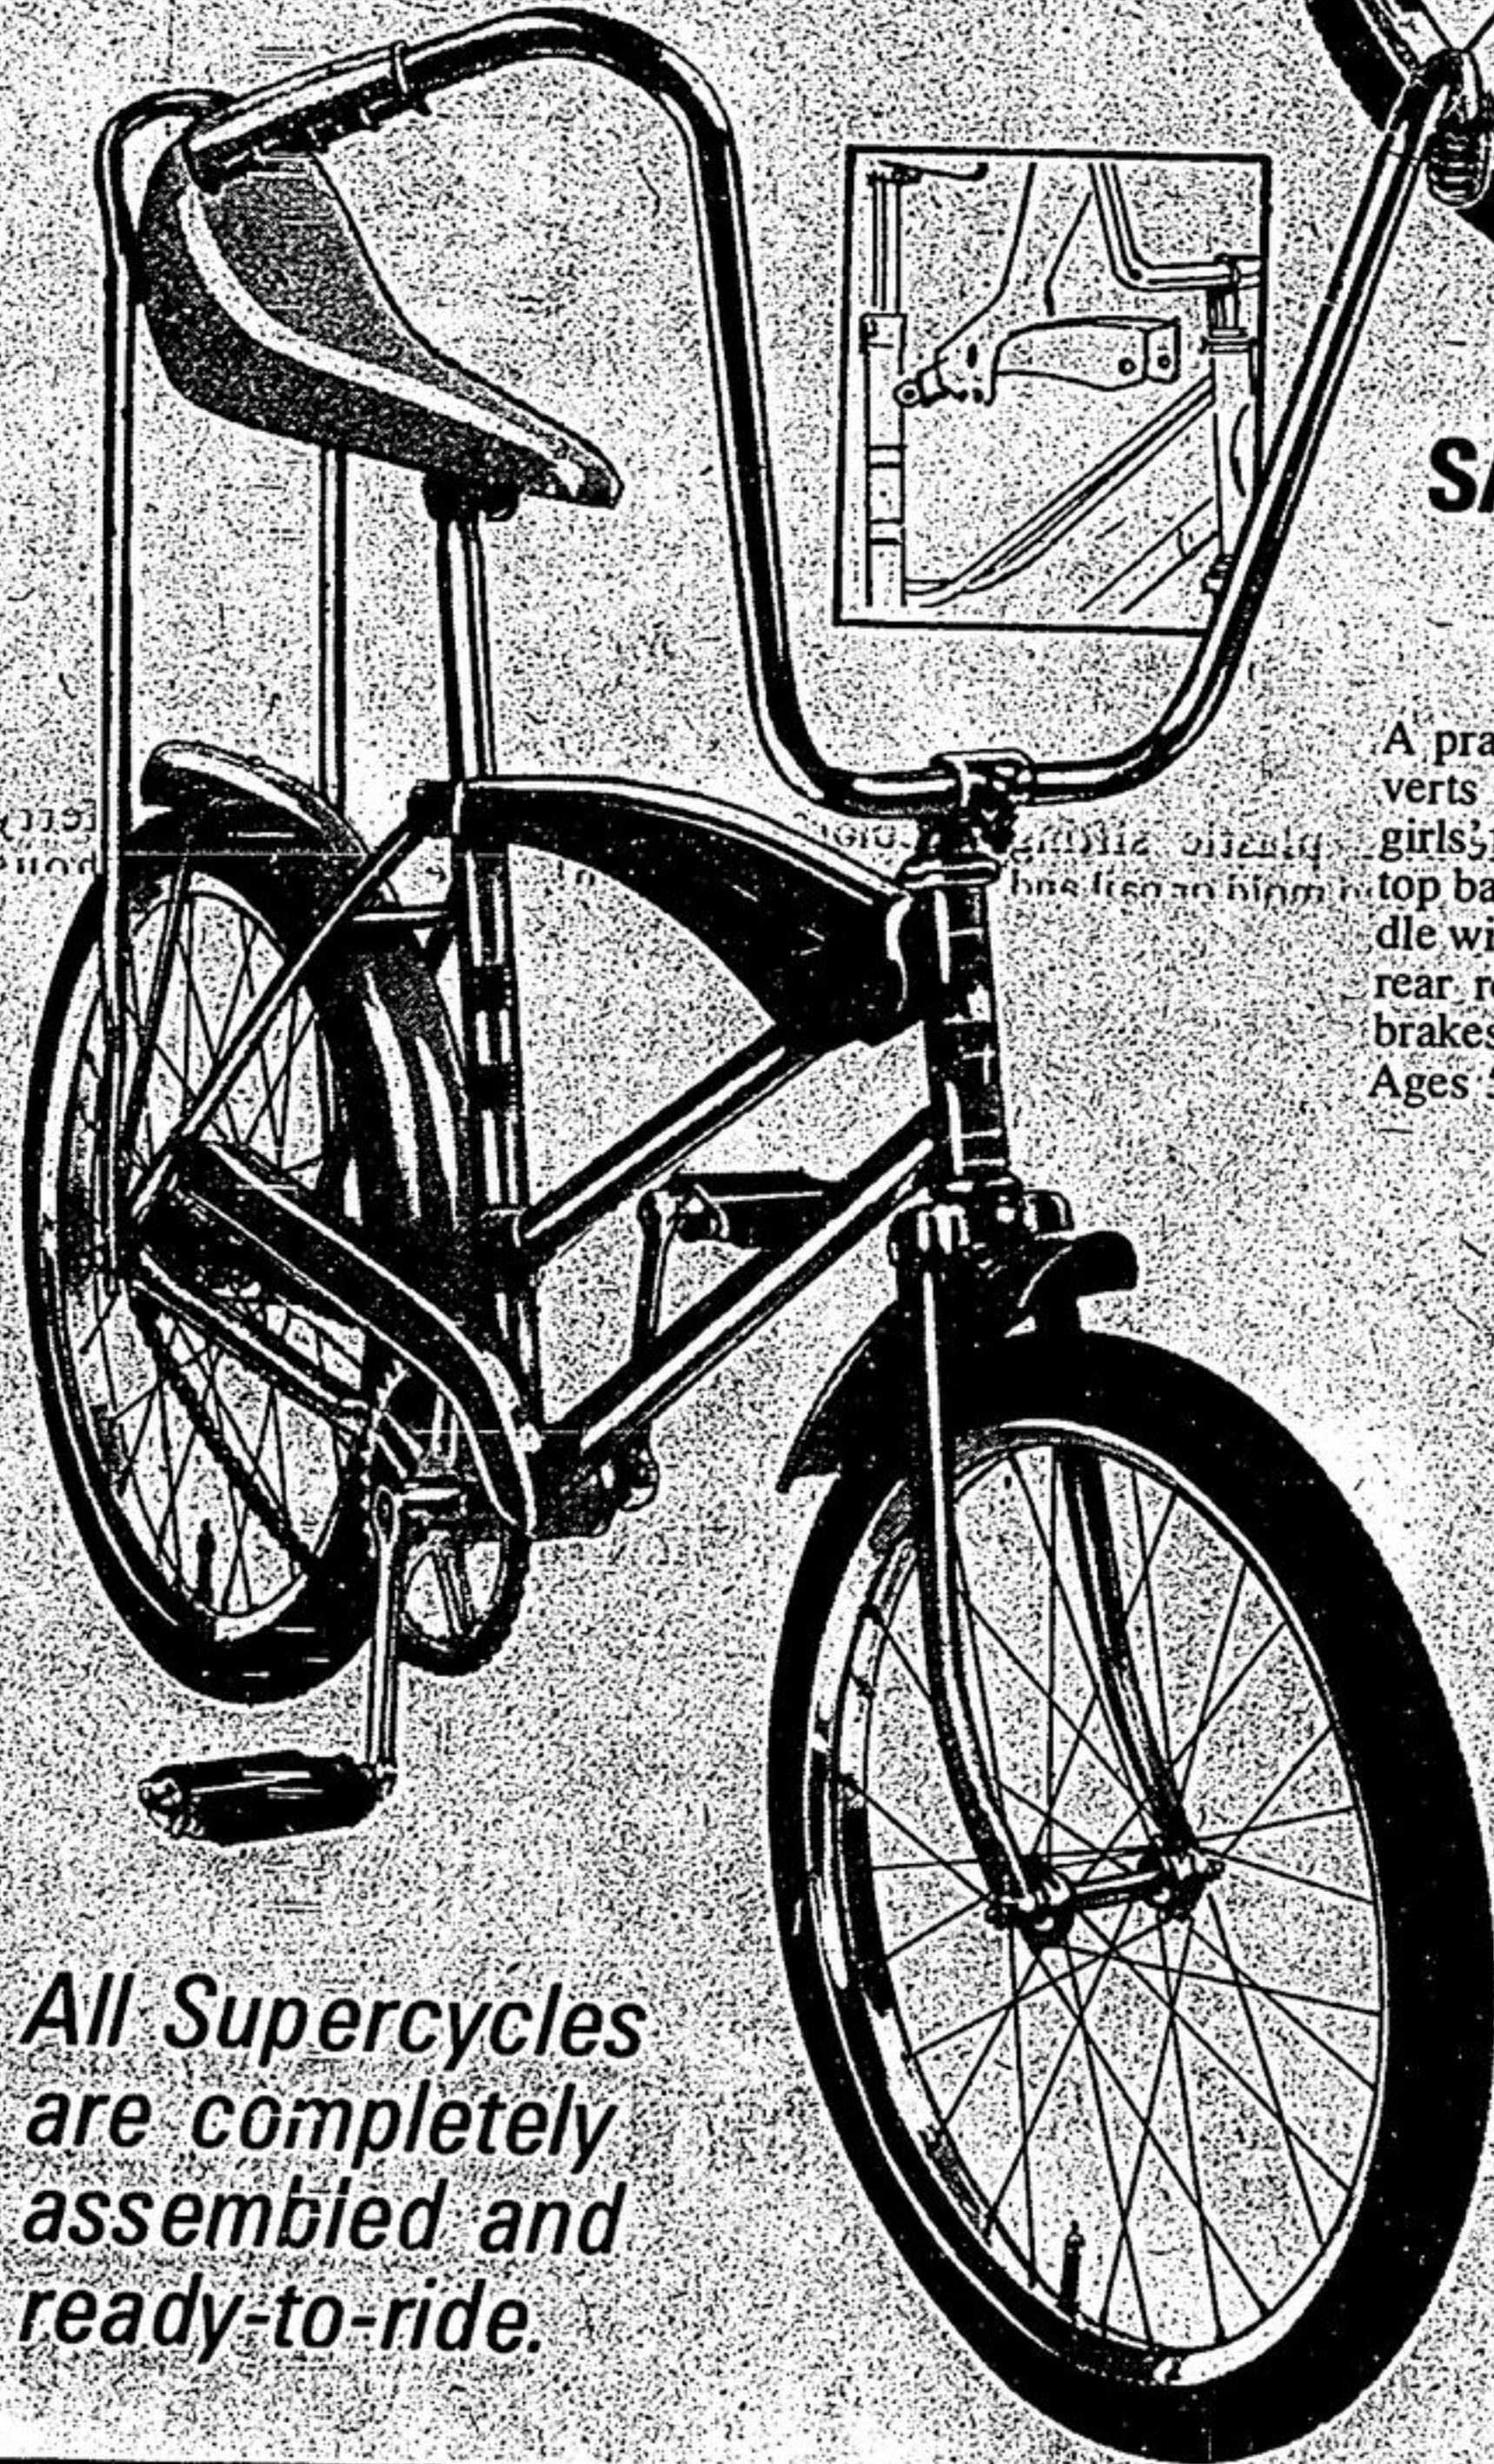

Generator Set

Safety Patrol Trike

Limited Quantity Special **2.99** 6-volt

Regular $21.88 **19.66**

Chrome plated headlamp, tail light, wire and fittings. Safe buy! 99-1898

Save $2.22. Just like patrolman's motorcycle! Ages 2 to 6. 71-4029.

Reel-in value for a BIG net of savings

Regular $1.15 **.95**

MID-SUMMER SALE!

PLAYMAKER MONOFILAMENT Fishing Line

Super limp mono line in 6, 8, 10, 12, 15 or 20-lb. strengths. 200-yards. Shop now and strike at the savings! 78-3700x.