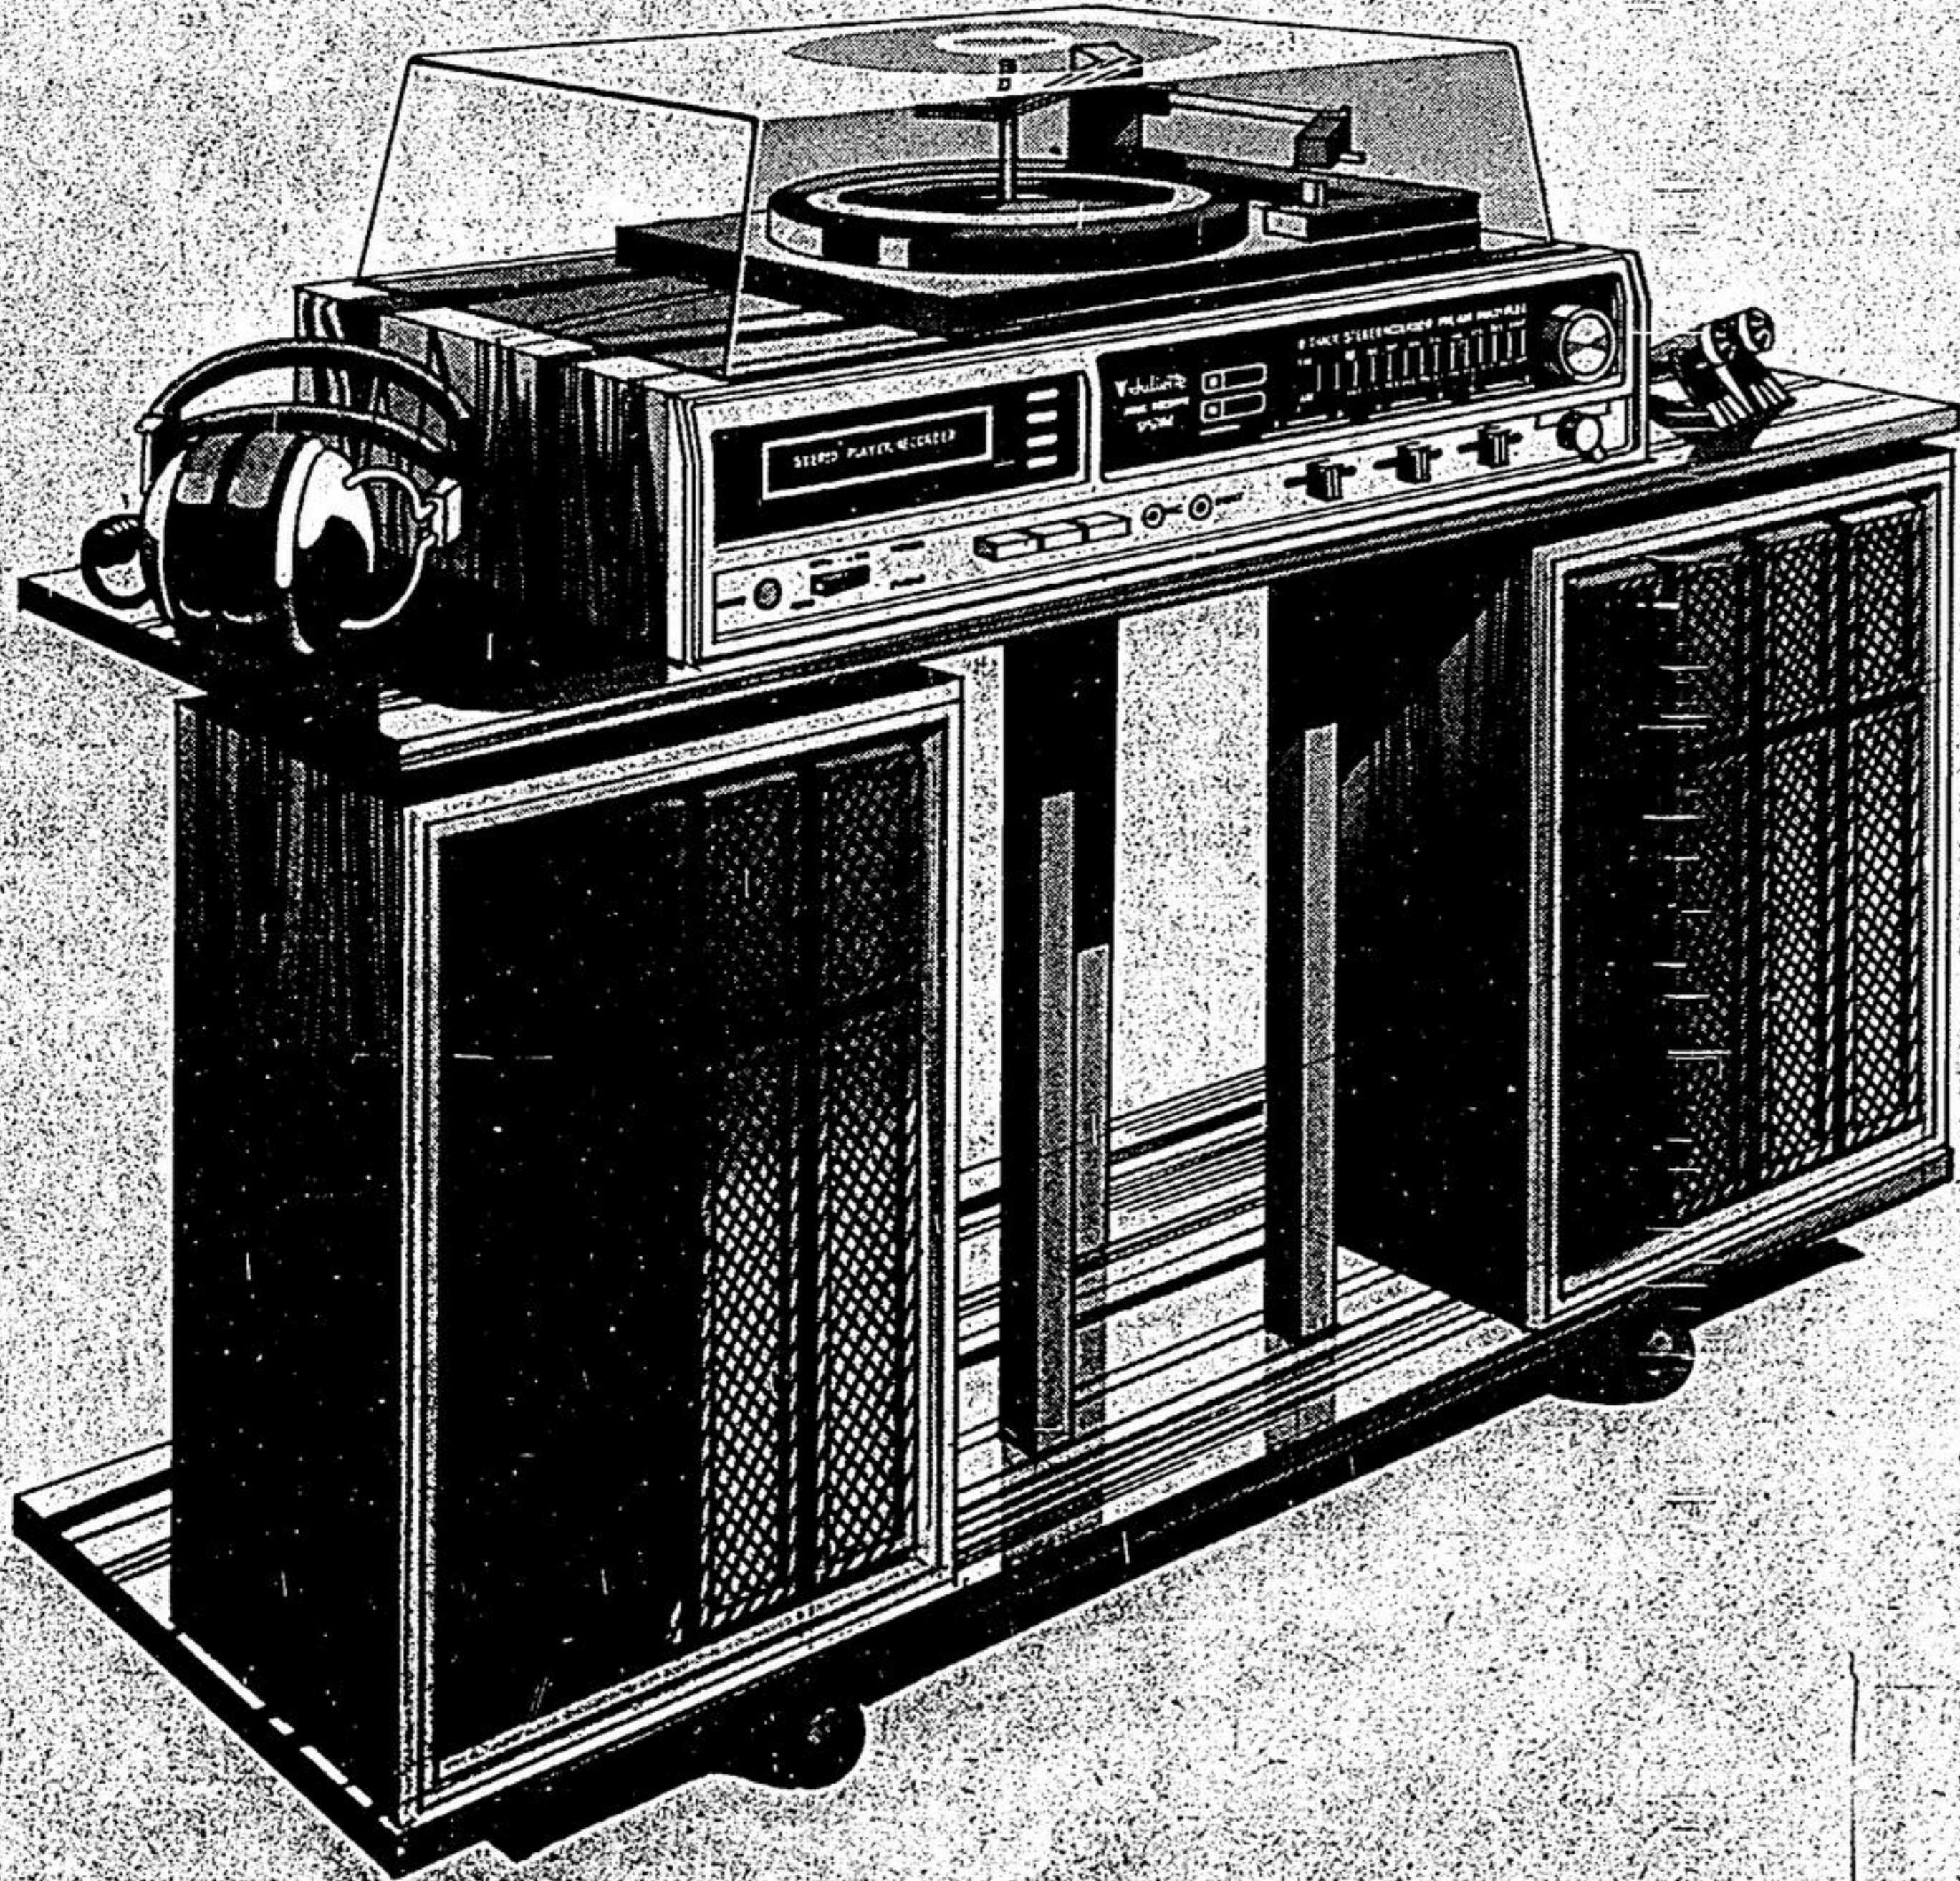

what a package!
the 'Juliette' stereo component
system with built-in 8 track
tape recorder/player has it all!

$258

Model C645 complete

It's the complete home entertainment system from 'Juliette' at Simpsons. Here is what you get: FM/AM/FM stereo multiplex receiver. Built-in 8-track tape recorder/player. Automatic BSR full size changer. Two air suspension speakers. Two dynamic microphones. Stereo headphones. Composition core component stand. All with walnut finish vinyl exterior.

Here are the features: Slide rule vernier tuning. Volume, tone and speaker balance slide controls. AFC Stereo indicator. Automatic and manual tape program change. Channel indicator. Fast forward. Record interlock. Monitor through headphone. Left and right microphone inputs. Stereo headphone jack. Speaker jacks. Inputs for external recording. FM line cord antenna. 45 RPM adapter. Full size dust cover. Approximate sizes: Receiver (9"H x 19 3/4"W x 15 3/4"D). Speakers each (16 1/4"H x 10 1/2"W x 16 1/4"D). Stand (24"H x 32"W x 16"D).

PHONE ORDERS FILLED - 861 8111
Or write, Simpsons Hillcrest Mall in Richmond Hill ST7395

SIMPSONS
HOME FURNISHINGS LIMITED