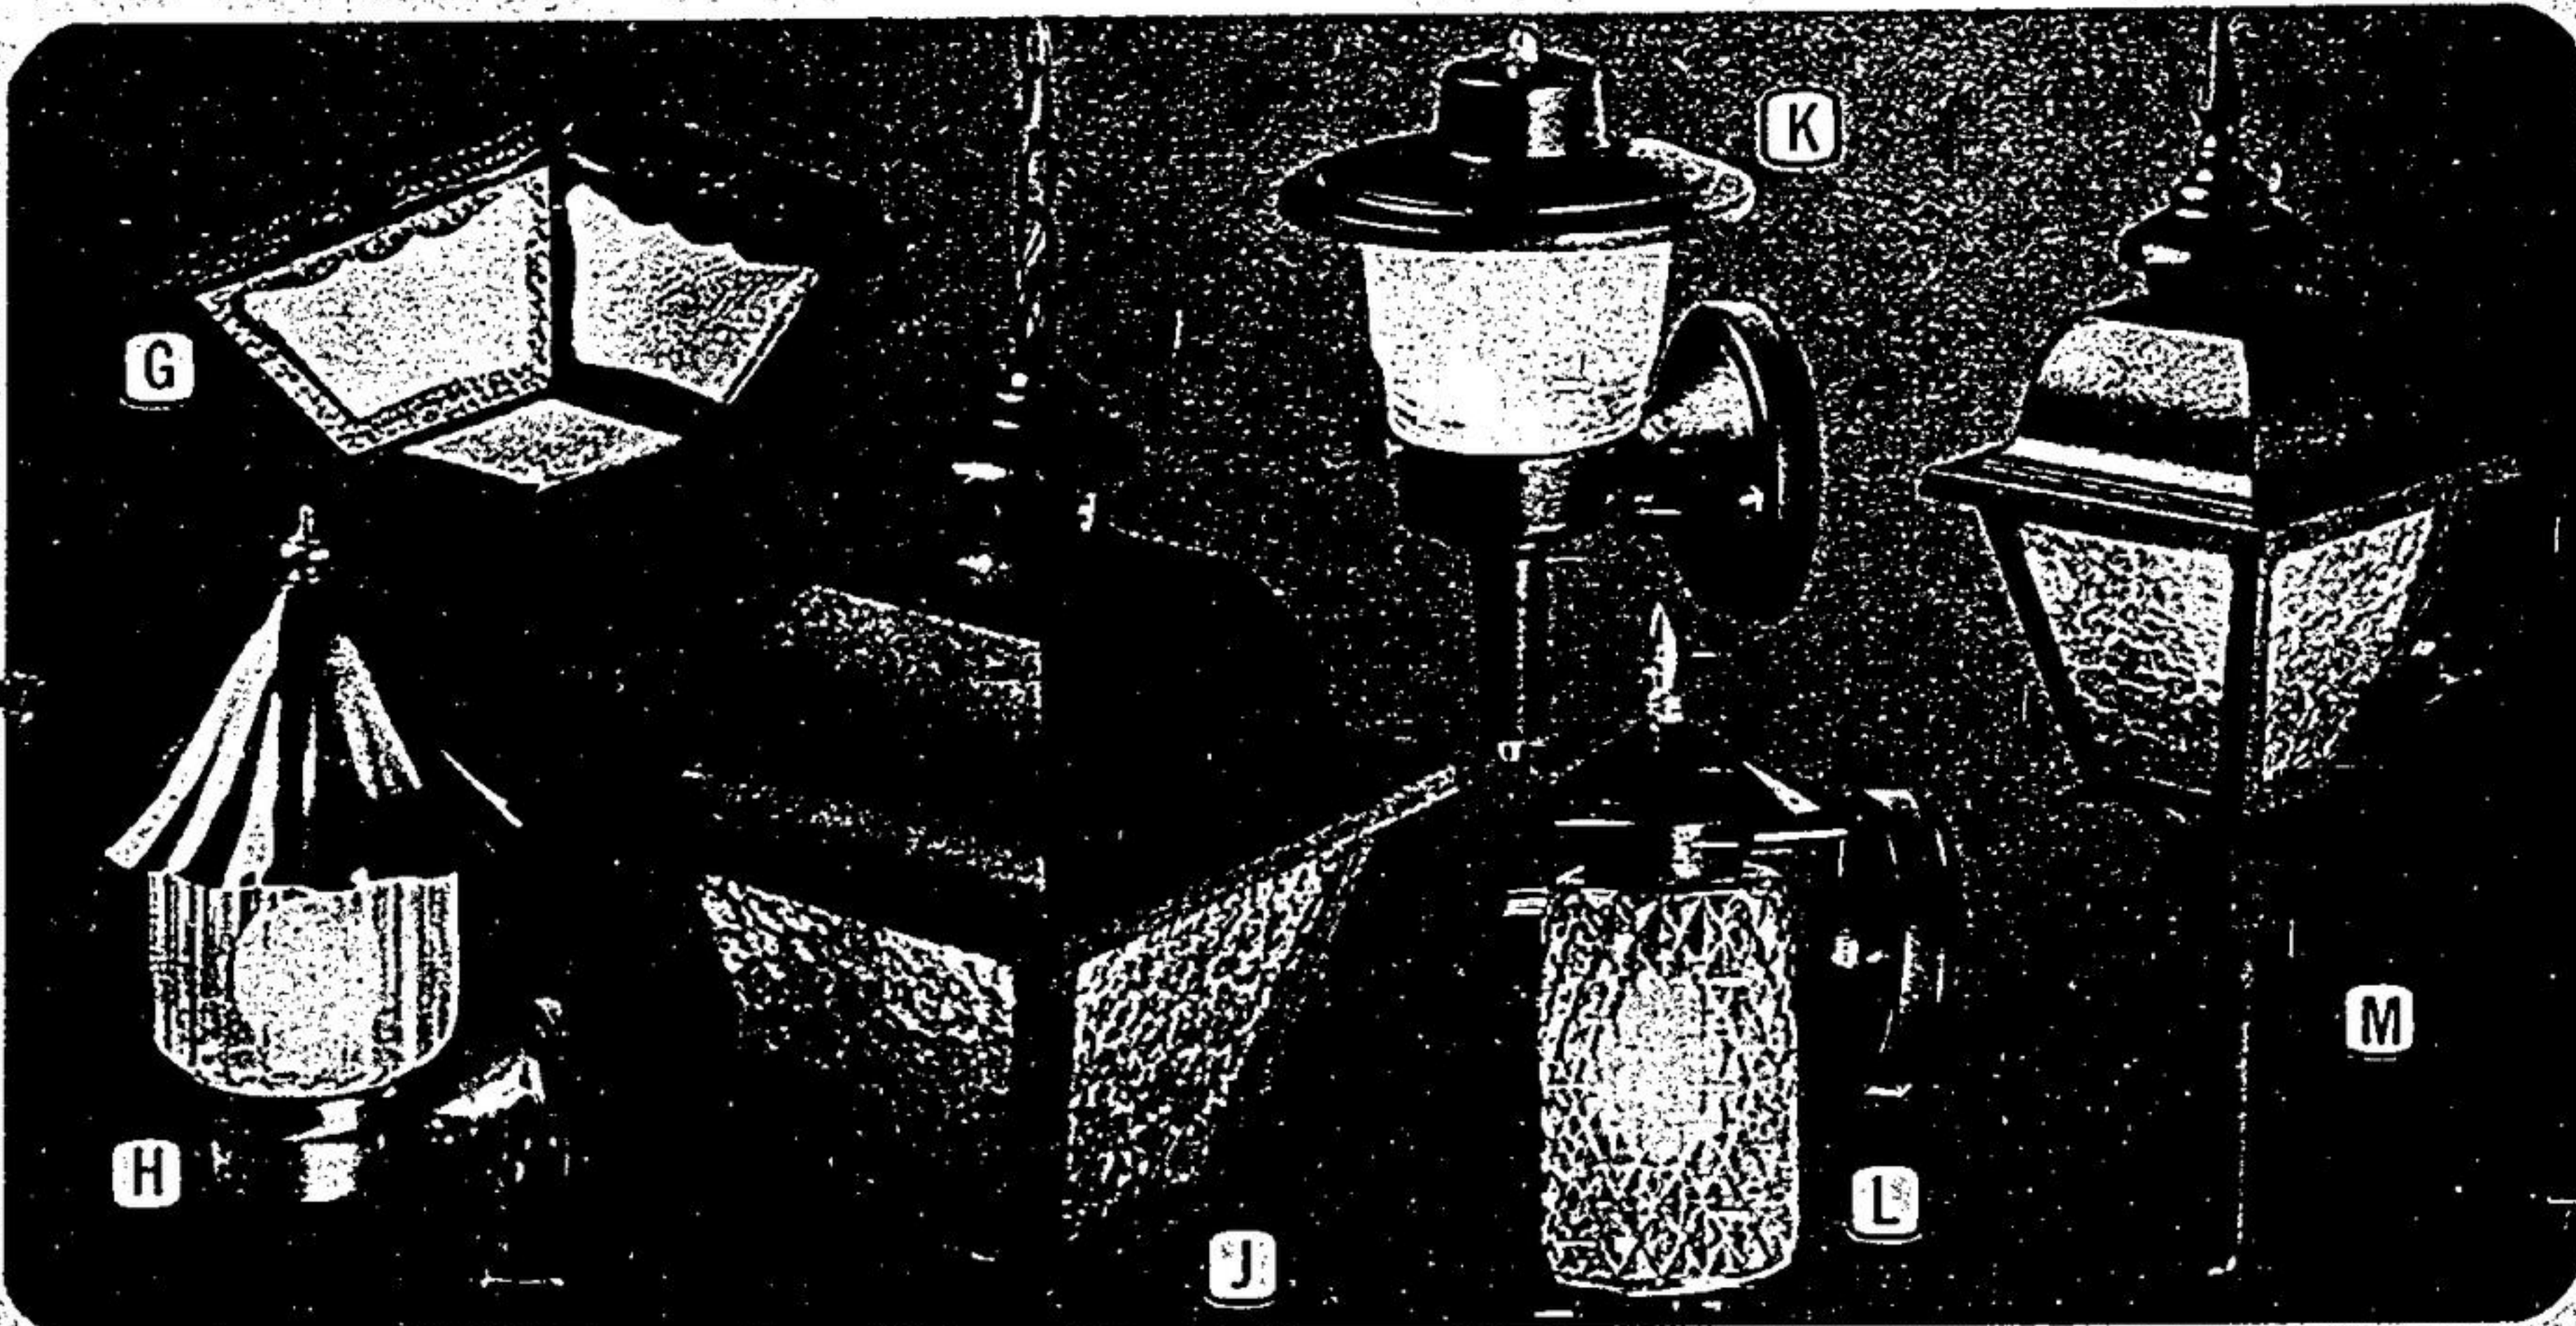

(F) Chain Drop Hall Fixture

Amber glass, antique brass finish trim. 7 1/2" diameter. 52-3625. Regular $24.79

22.29

(G) Close-Ceiling Outdoor Fixture

Black hammered cast aluminum. About 9 1/2" sq. 52-3617. Reg. $18.49

16.49

(H) Outdoor Wall Fixture

Copper-tone metal, amber glass chimney. Save now! 52-3600. Regular $15.49

13.89

(J) Chain-Drop Entrance Lantern

Black cast alum. textured amber glass. 42" drop. 52-3616. Regular $46.49

41.79

(K) Outdoor Wall Lantern

Satin-black, brass finish. With crystal glass. Save. 52-3601. Regular $10.79

9.69

(L) Outdoor Wall Fixture

Black and brass finish. With amber glass chimney. 52-3638. Regular $13.49

11.99

(M) Coach Light Wall Fixture

Hand-forged look in black cast alum. Amber glass. 52-3614. Regular $47.99

42.99