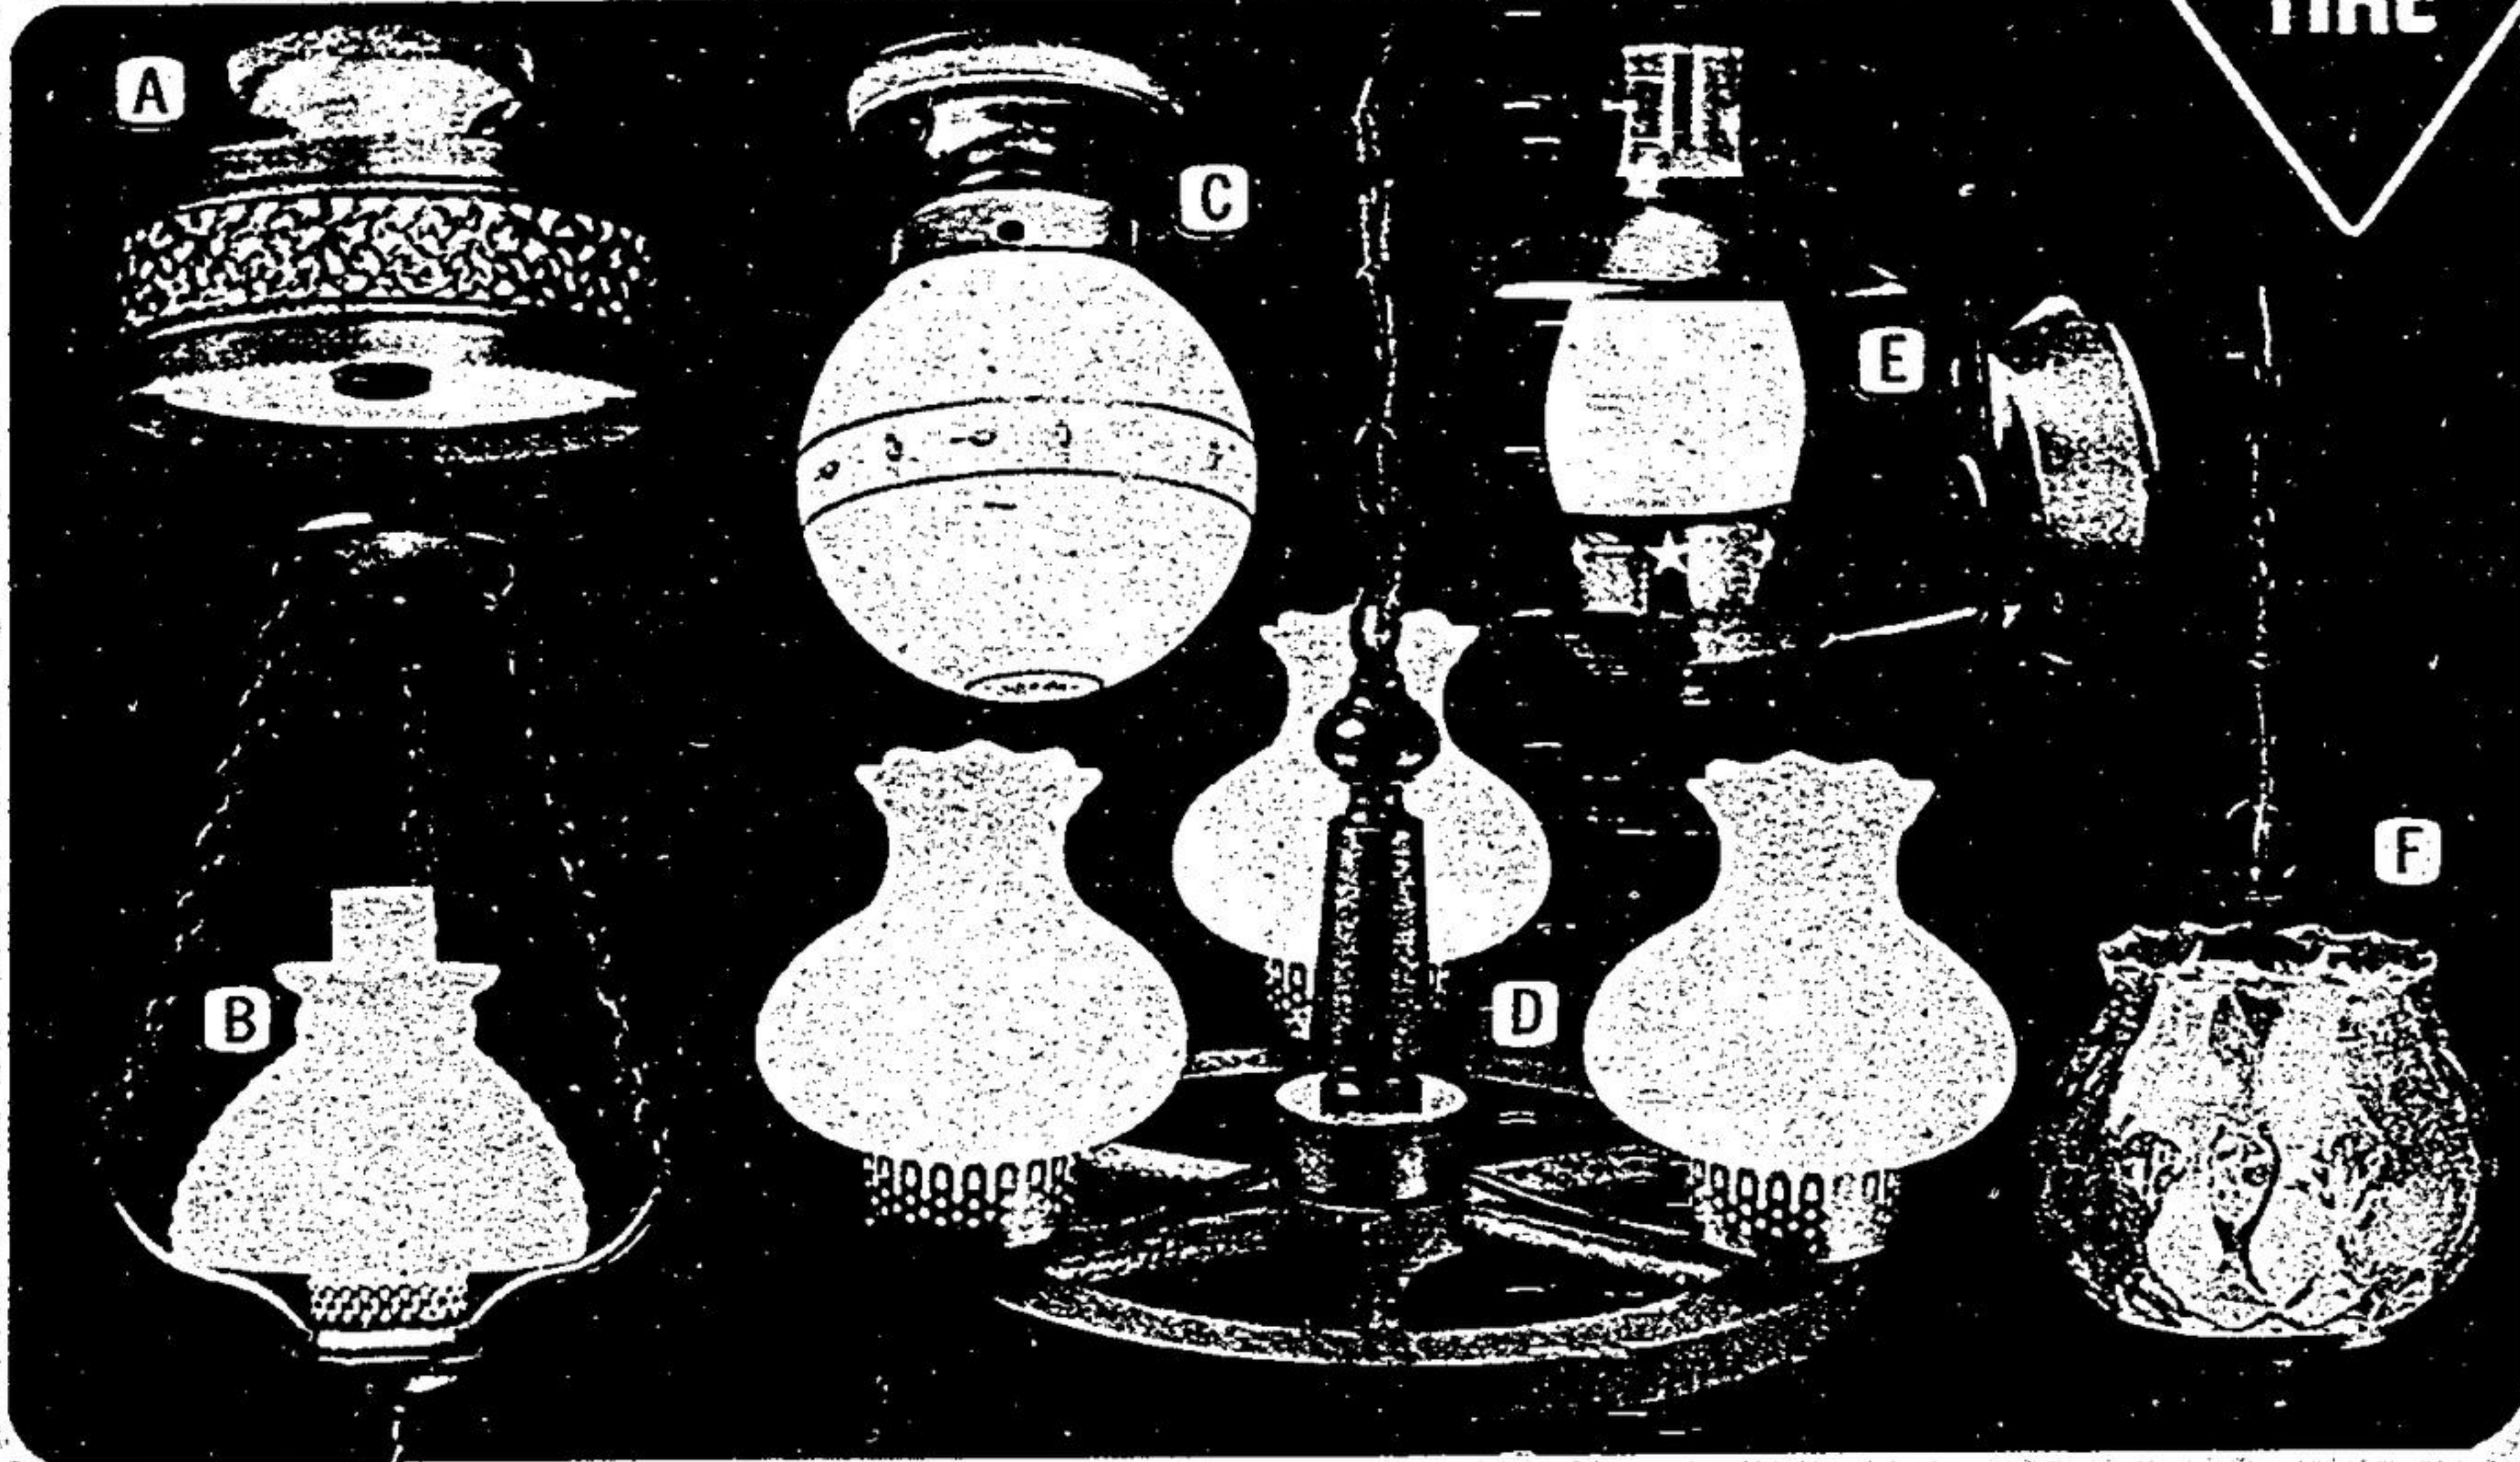

Big Bright Buys

(A) Close-Ceiling Hall Light

White glass, antique brass filigree trim. 8" diameter. 52-3636. Regular \$16.49

14.79

(B) 3-Chain Drop Fixture

White hobnail glass shade. 17" drop, 14" diameter. 52-3628. Regular \$24.99

22.49

(C) Regular \$7.79—Hall Fixture

Close-ceiling design. White glass shade, gold color trim. 6" diameter. 52-3637.

6.89

(D) Wagon Wheel Chandelier

Satin white fluted glass chimneys. 3-light, 17" diam. 52-3622. Regular \$49.99