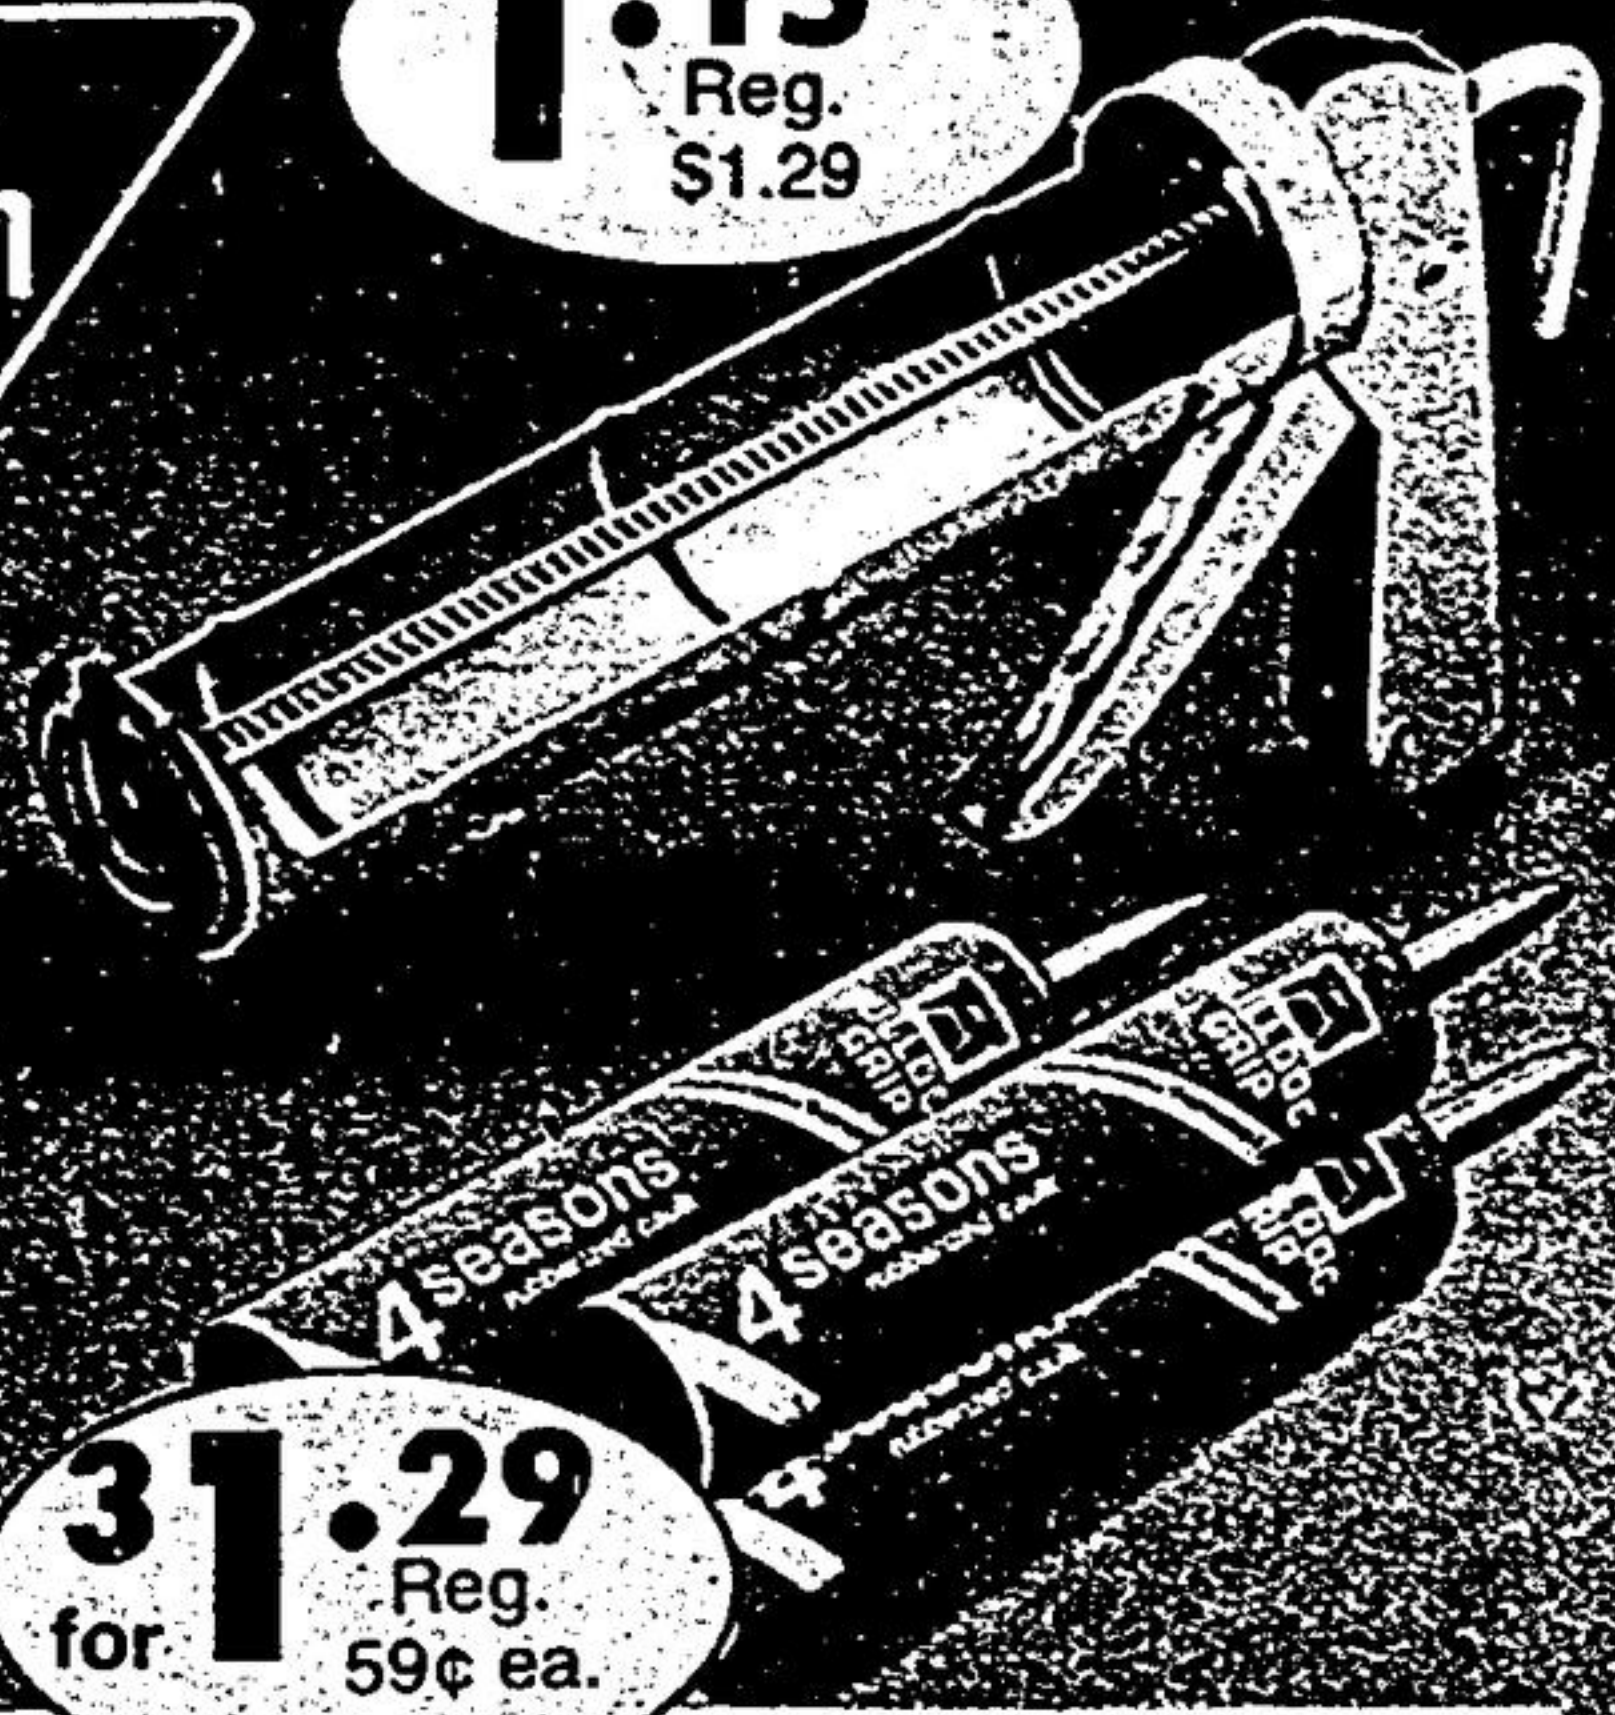

REDUCED! WALNUT-FINISH Shelving

1.15
Reg. \$1.29

3 for 1.29
Reg. 59¢ ea.

Caulking Gun

Economy model. Use with cartridges 64-1002. **1.15**

Caulking Cartridges

Black, grey or white. 11-ounce. 64-1011X. 3 for **1.29**

1 Deluxe Wooden Shelves in Stained Walnut

6" Wide	8" Wide	10" Wide
24" Long Reg. \$1.39... 1.19	24" Long Reg. \$1.89... 1.69	24" Long Reg. \$2.39... 2.09
36" Long Reg. \$2.19... 1.89	36" Long Reg. \$2.89... 2.59	36" Long Reg. \$3.49... 3.09
48" Long Reg. \$2.89... 2.59	48" Long Reg. \$3.79... 3.39	48" Long Reg. \$4.69... 4.19

SHOPCRAFT 7 1/4" Electric Saw

23.88
Special

9-amp. burnout protected motor. 5500 rpm. Alum. casing. 99-1819.

DUAL-ACTION B & D Sander

17.88
Special

Orbital or straight action. 2.2-amp motor generates 4000 opm. 99-1846.

SINGLE-SPEED 1/4" Drill

11.77
Reg. \$12.99

Black & Decker model #5718. 1.9-amp motor. Save now. 54-2801.

13.88

SPECIAL! HEAVY DUTY Swingline Staple Gun

'Power Gun 1000' takes 5 staple sizes: 1/4", 5/16", 3/8", 1/2" and Loctite 9/16". In carry case. 99-1847. **13.88**