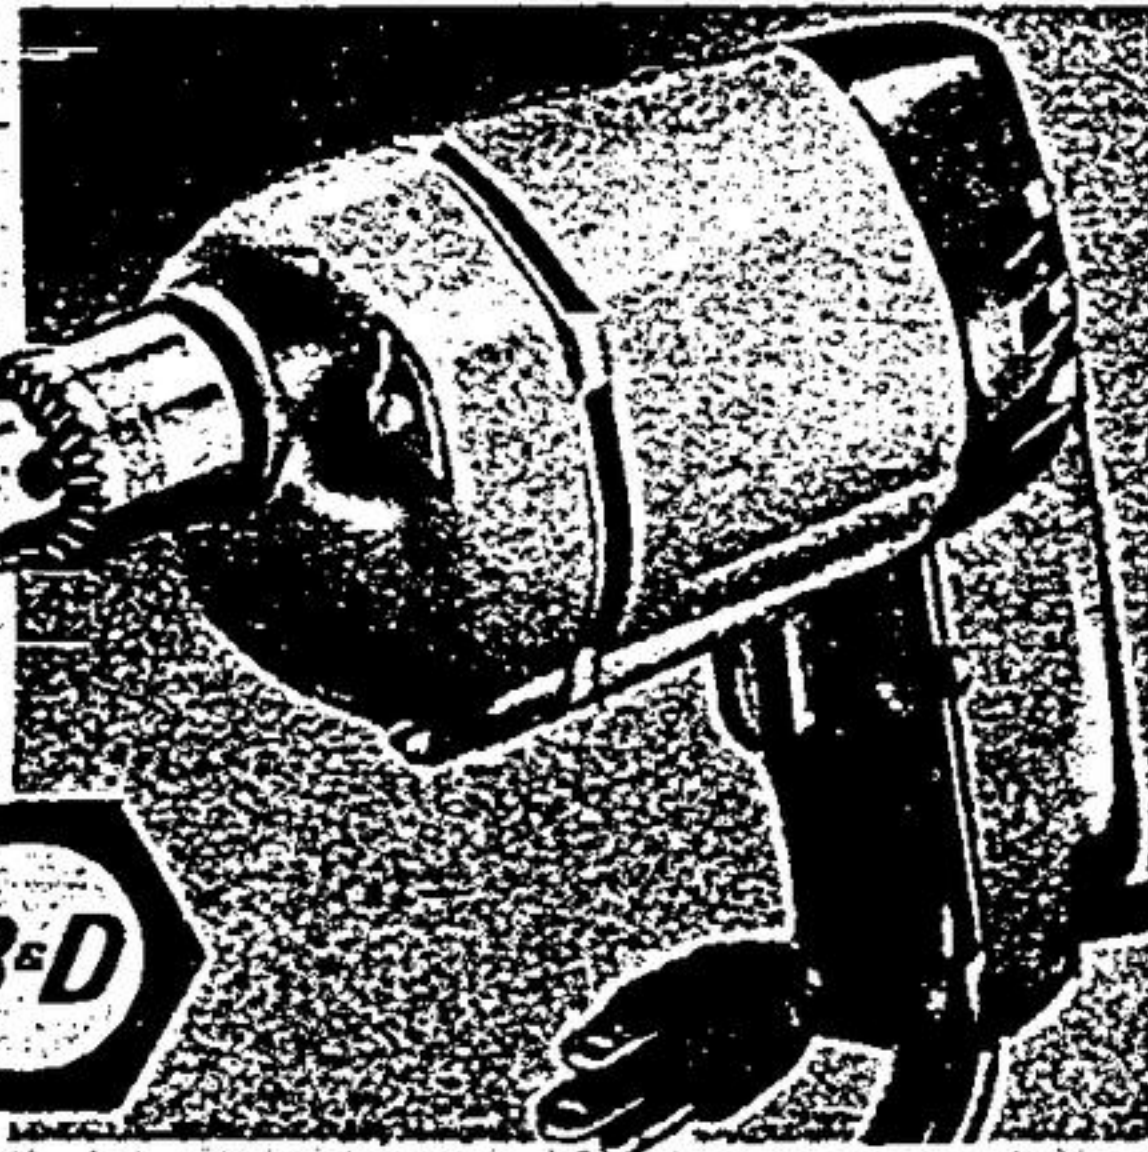

SHOPCRAFT 7 1/4" Electric Saw

23.88
Special

9-amp. burnout protected motor. 5500 rpm. Alum. casing. 99-1819.

DUAL-ACTION B & D Sander

17.88
Special

Orbital or straight action. 2.2-amp motor generates 4000 opm. 99-1846.

SINGLE-SPEED 1/4" Drill

11.77
Reg. \$12.99

Black & Decker model #5718. 1.9-amp motor. Save now. 54-2801.

13.88

SPECIAL! HEAVY DUTY Swingline Staple Gun

'Power Gun 1000' takes 5 staple sizes: 1/4", 5/16", 3/8", 1/2" and Loctite 9/16". In carry case. 99-1847. **13.88**

Don't Miss Our Line-Up of BIG BUYS for Wash Day!

A CLOTHESLINE Elevator

17.44
Reg. \$19.49

Raises line 56"-locks in any position. 6 1/2" main pulley. Save! 61-9328.

B 100-FOOT Clothesline

3.67
Reg. \$4.29

Vinyl over galvanized wire core. 3/16" diam. 61-9155X. 150-ft. Reg. \$6.29 \$5.57