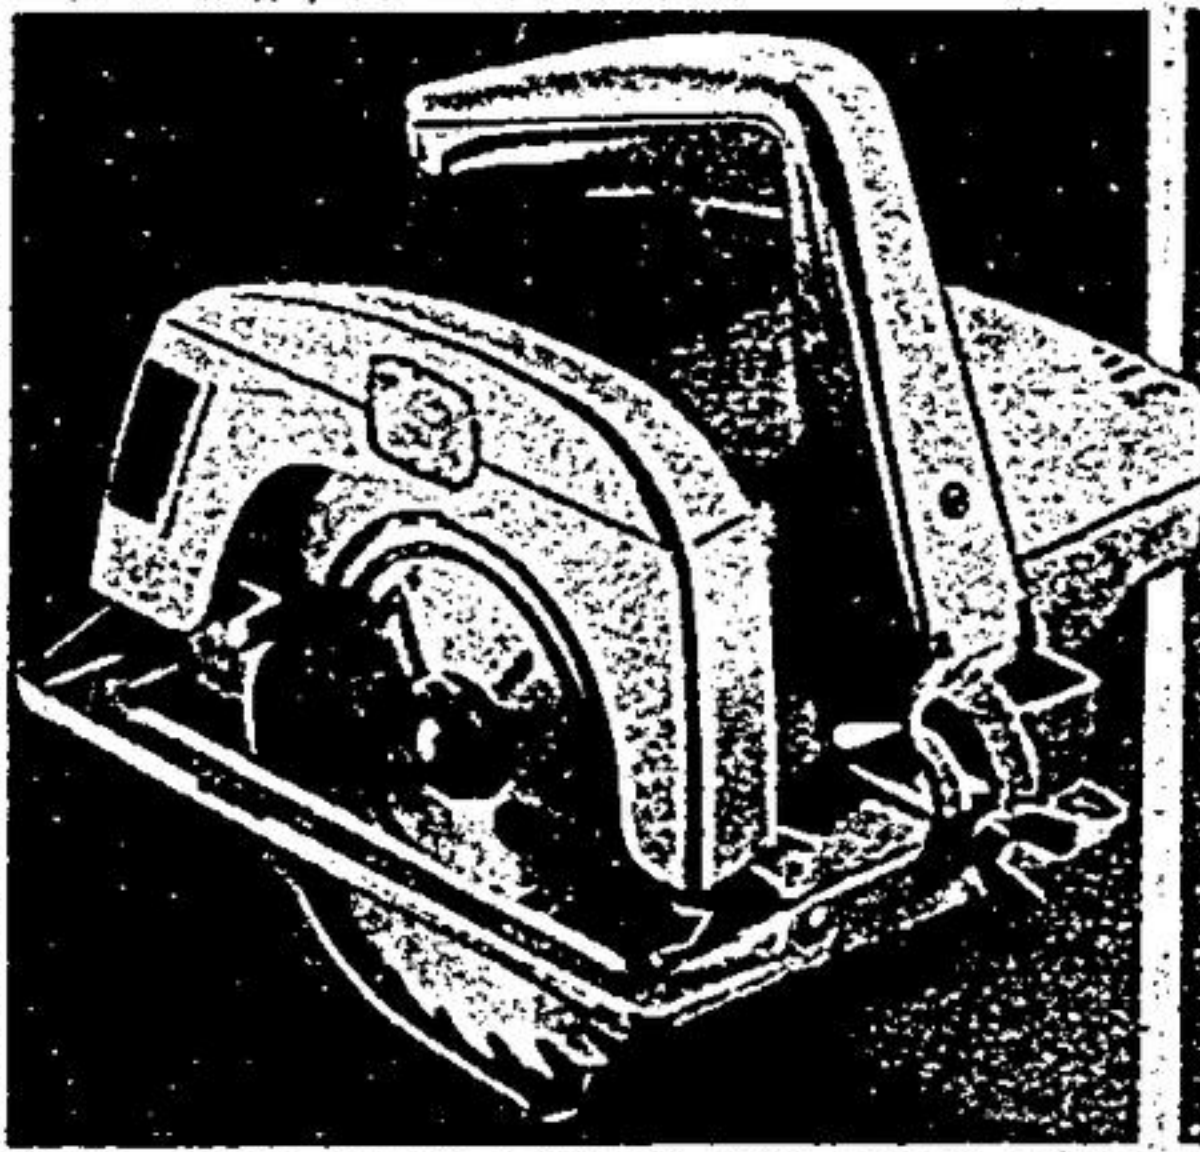

1 Deluxe Wooden Shelves in Stained Walnut

6" Wide	8" Wide	10" Wide
24" Long Reg. \$1.39... 1.19	24" Long Reg. \$1.89... 1.69	24" Long Reg. \$2.39... 2.09
36" Long Reg. \$2.19... 1.89	36" Long Reg. \$2.89... 2.59	36" Long Reg. \$3.49... 3.09
48" Long Reg. \$2.89... 2.59	48" Long Reg. \$3.79... 3.39	48" Long Reg. \$4.69... 4.19

SHOPCRAFT 7 1/4" Electric Saw

23.88
Special

9-amp. burnout protected motor. 5500 rpm. Alum. casing. 99-1819.

DUAL-ACTION B & D Sander

17.88
Special

Orbital or straight action. 2.2-amp motor generates 4000 opm. 99-1846.