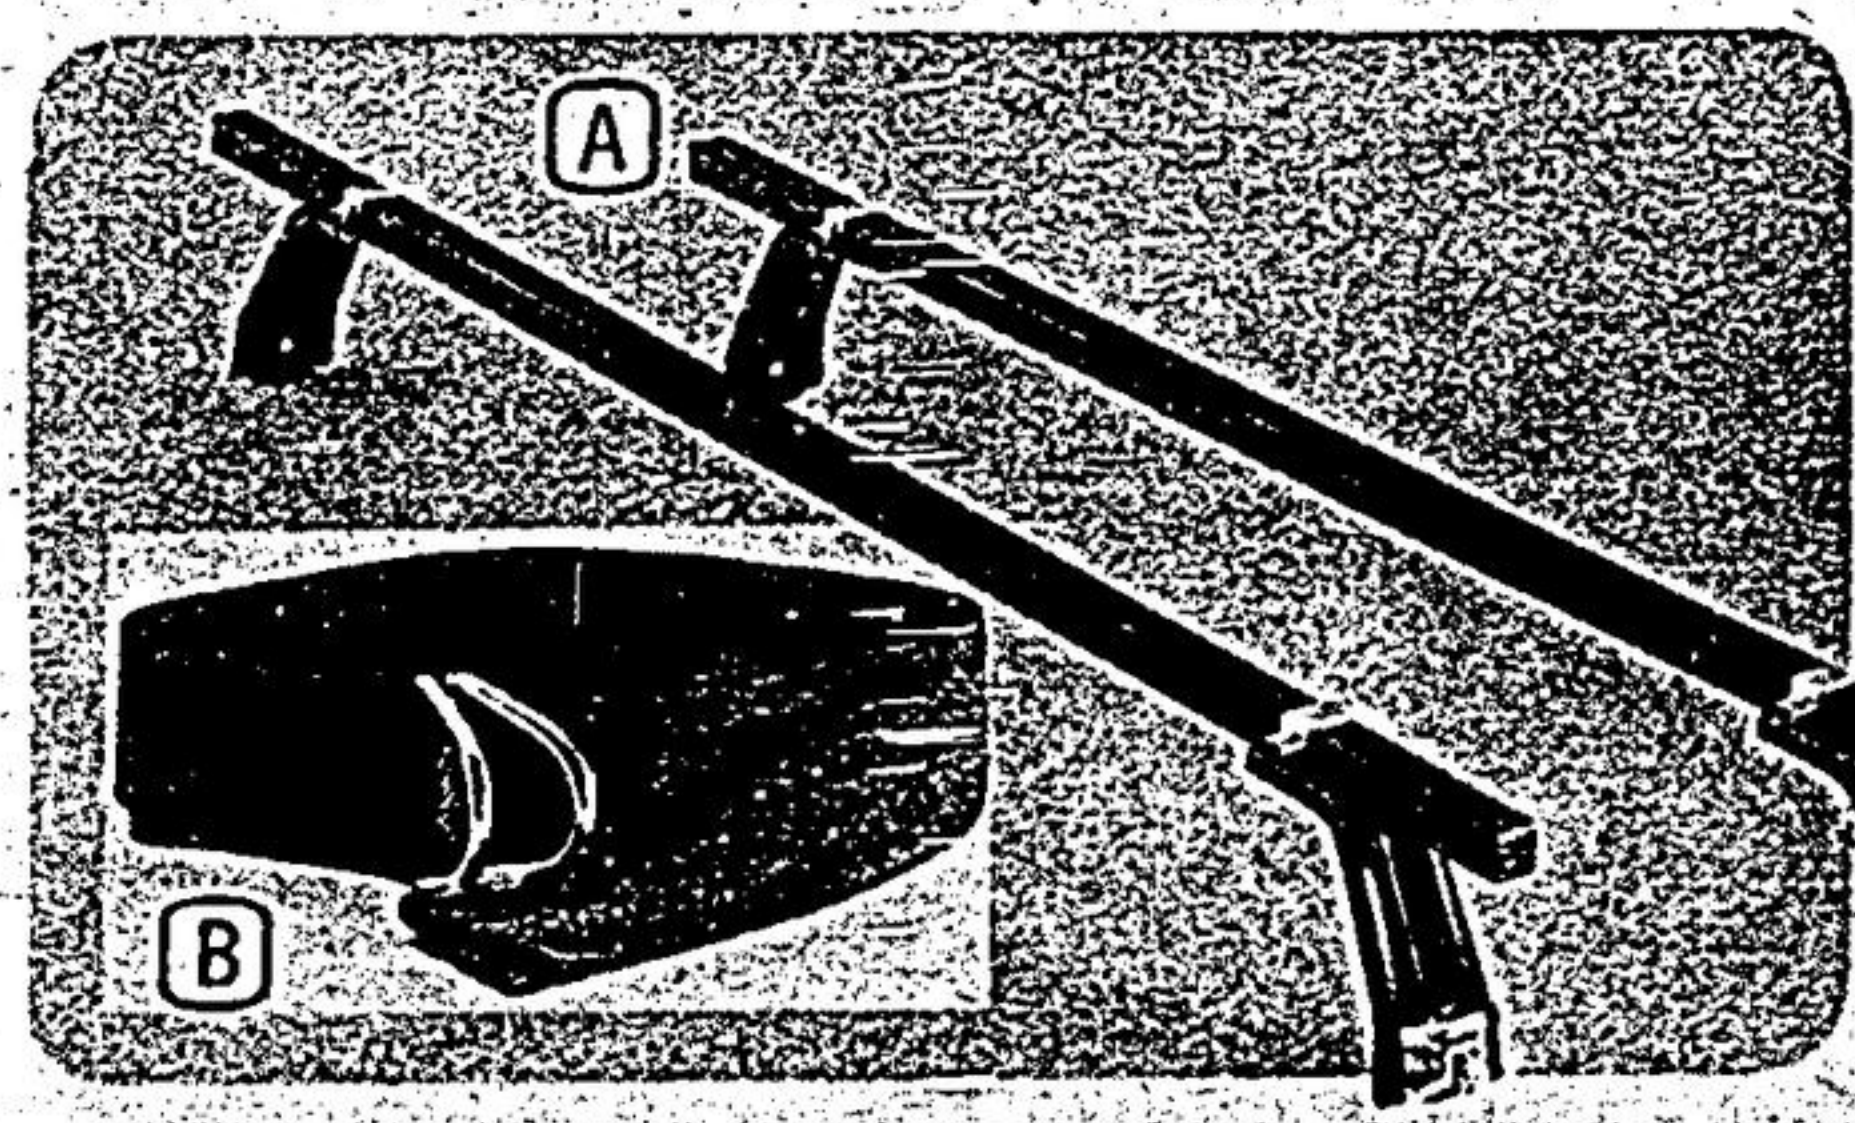

'QUICK WASH' 33" Brush

Reg. \$5.99 **5.39**

Aluminum handle with twin grips, shut-off and hang-up loop. Save! 39-8535.

AUTO BODY Repair Kit

Reg. \$5.29 **4.69**

Mastercraft! 47-5656. Spot Putty: 4-oz. Reg. 95¢, 79¢. 16-oz. Reg. \$2.35, \$1.99