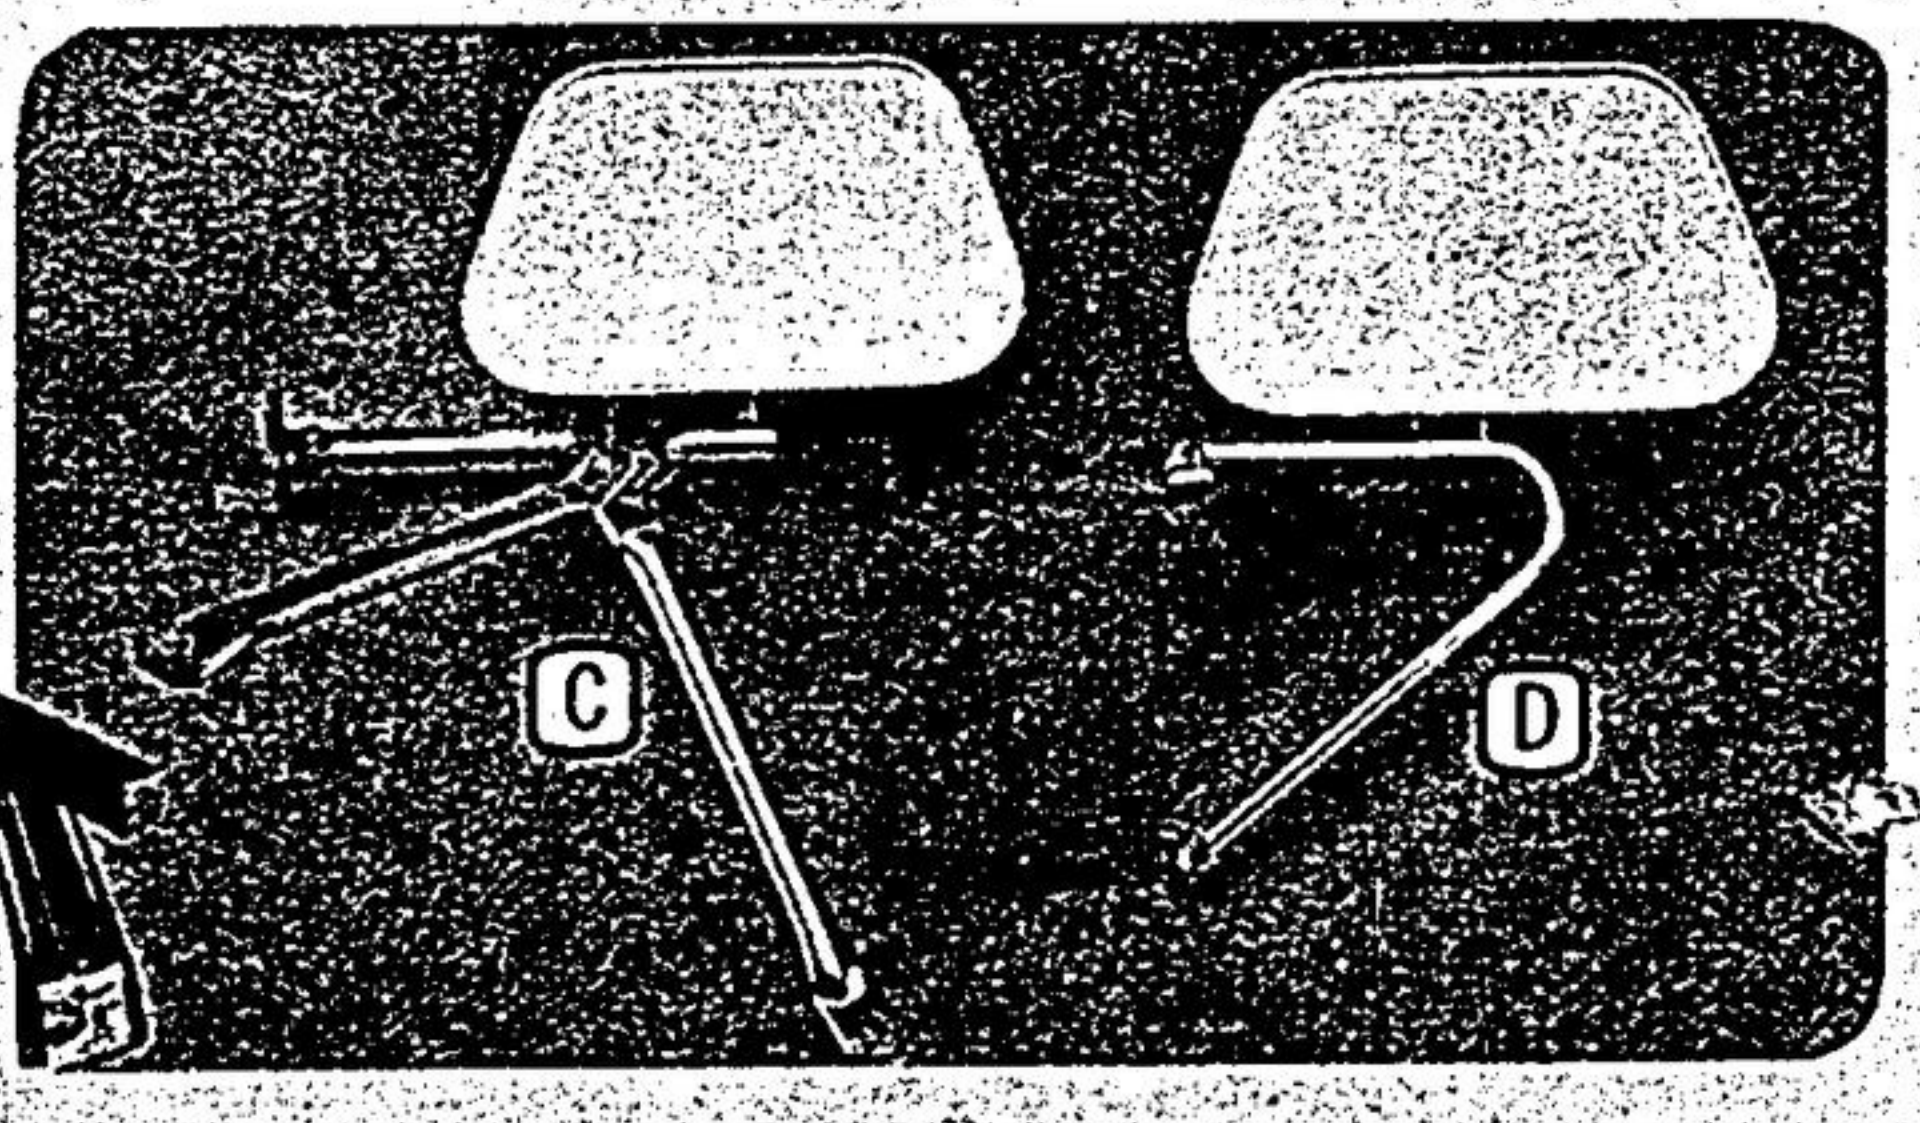

C TRUCK/CAMPER Mirror

14.89

Robert 727' mounts permanently. Removable mirror extends on arm. 36-1085.

D SMALL TRUCK Mirror

12.29

2-arm model. Rustproof. Universal mount. 36-1084. Trailer Mirror: 36-1086 ... $19.39