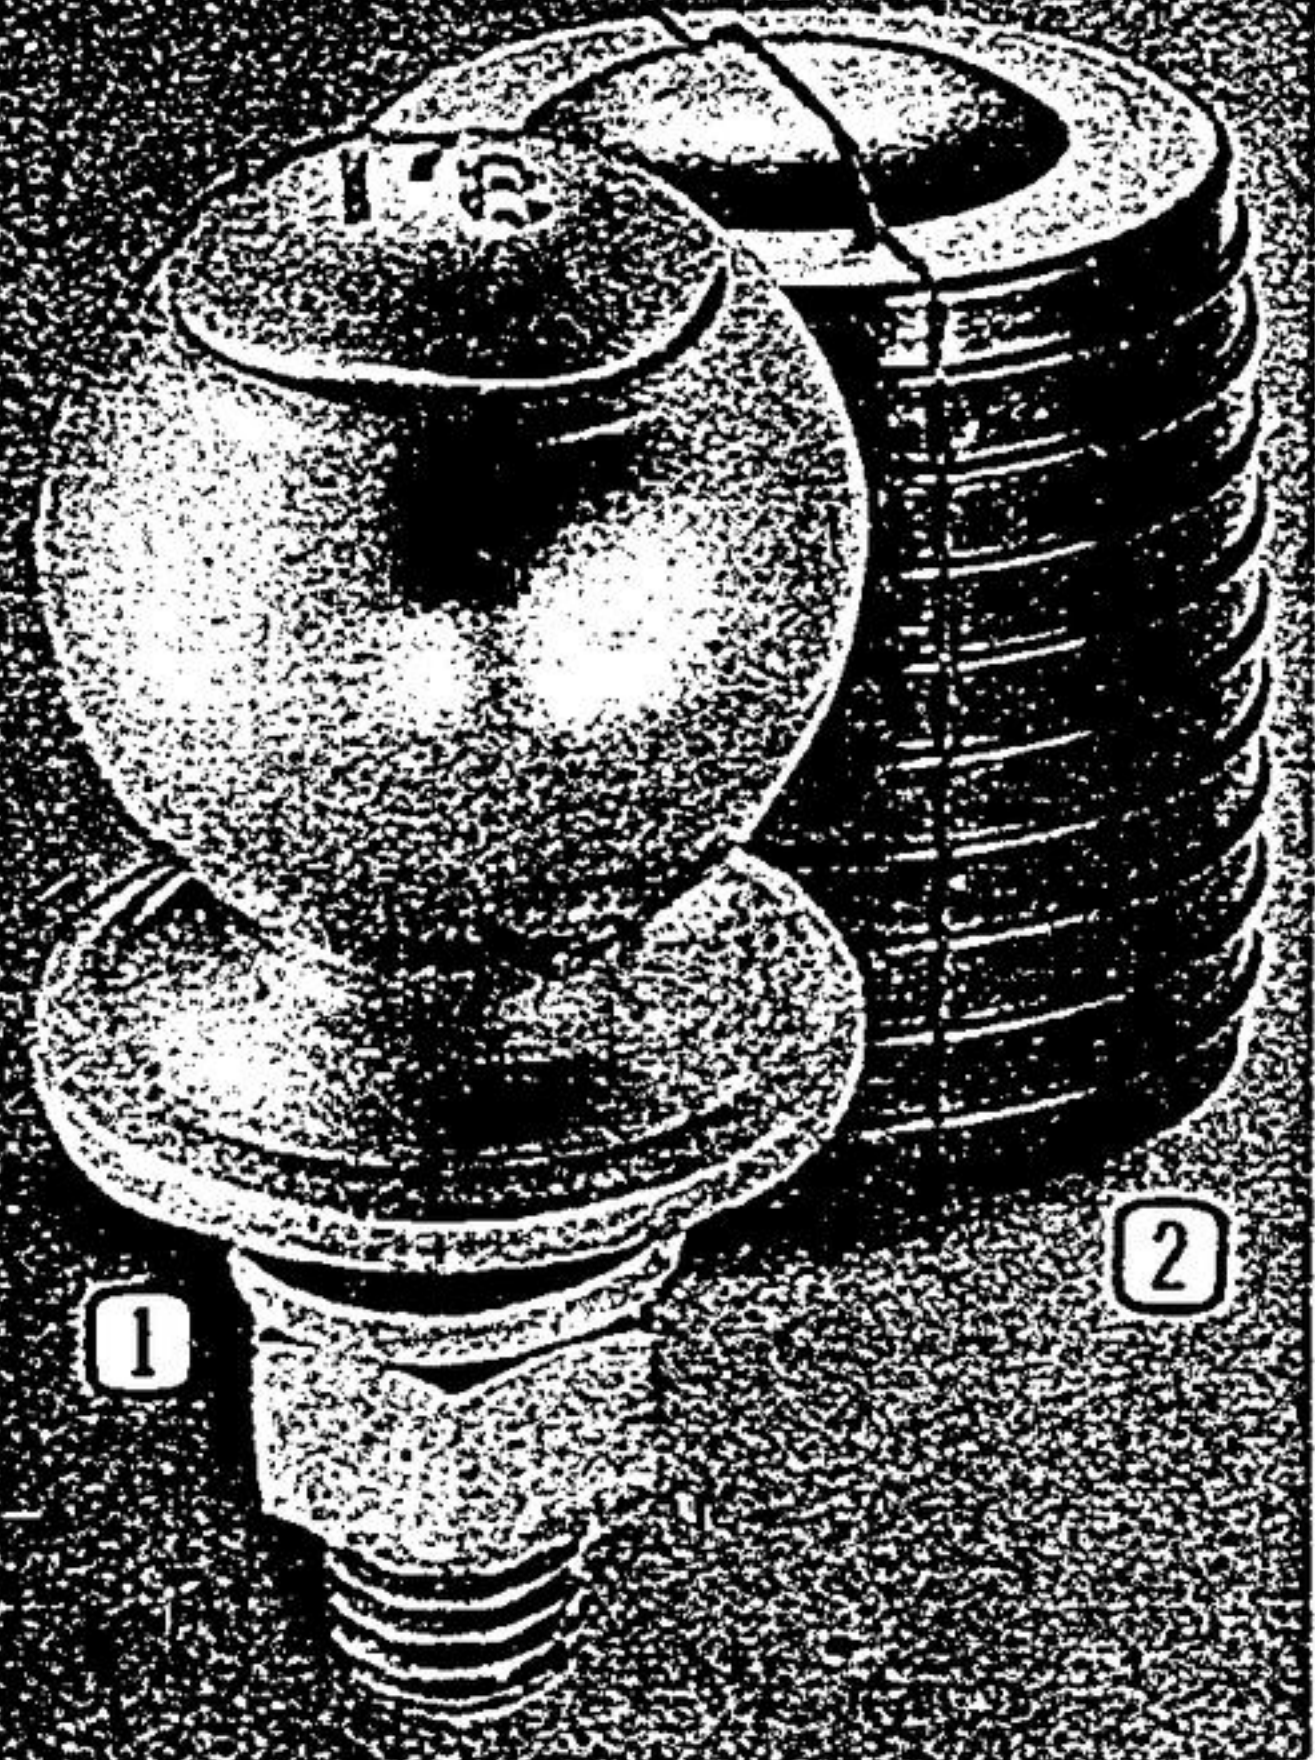

Trailer Ball

Reg. $1.59 **1.39** 40-6520X

1 7/8" ball, 5/8" bolt. 2" ball with 3/4" bolt. Reg. $2.49 ... $2.19
Chrome-Plated: 1 7/8" ball, 5/8" bolt. 40-6523. Reg. $2.39 ... $2.09

Trailer Ball Cover
40-6062. Reg. $1.29 **1.09**

REDUCED! FAMOUS 'HARD SHELL' FINISH

TURTLE Liquid Wax

1.29

Make a shining example of your car with this Big Buy! Seals out dirt and seals in the shine. Repels detergent. Buy now and save. 18-oz. 39-2860.

Turtle Hot Wax

Regular $2.49 **1.99**

The self-shining car wax! Use with hot water for wash and shine — no buffing. Buy now and save. 39-2785.