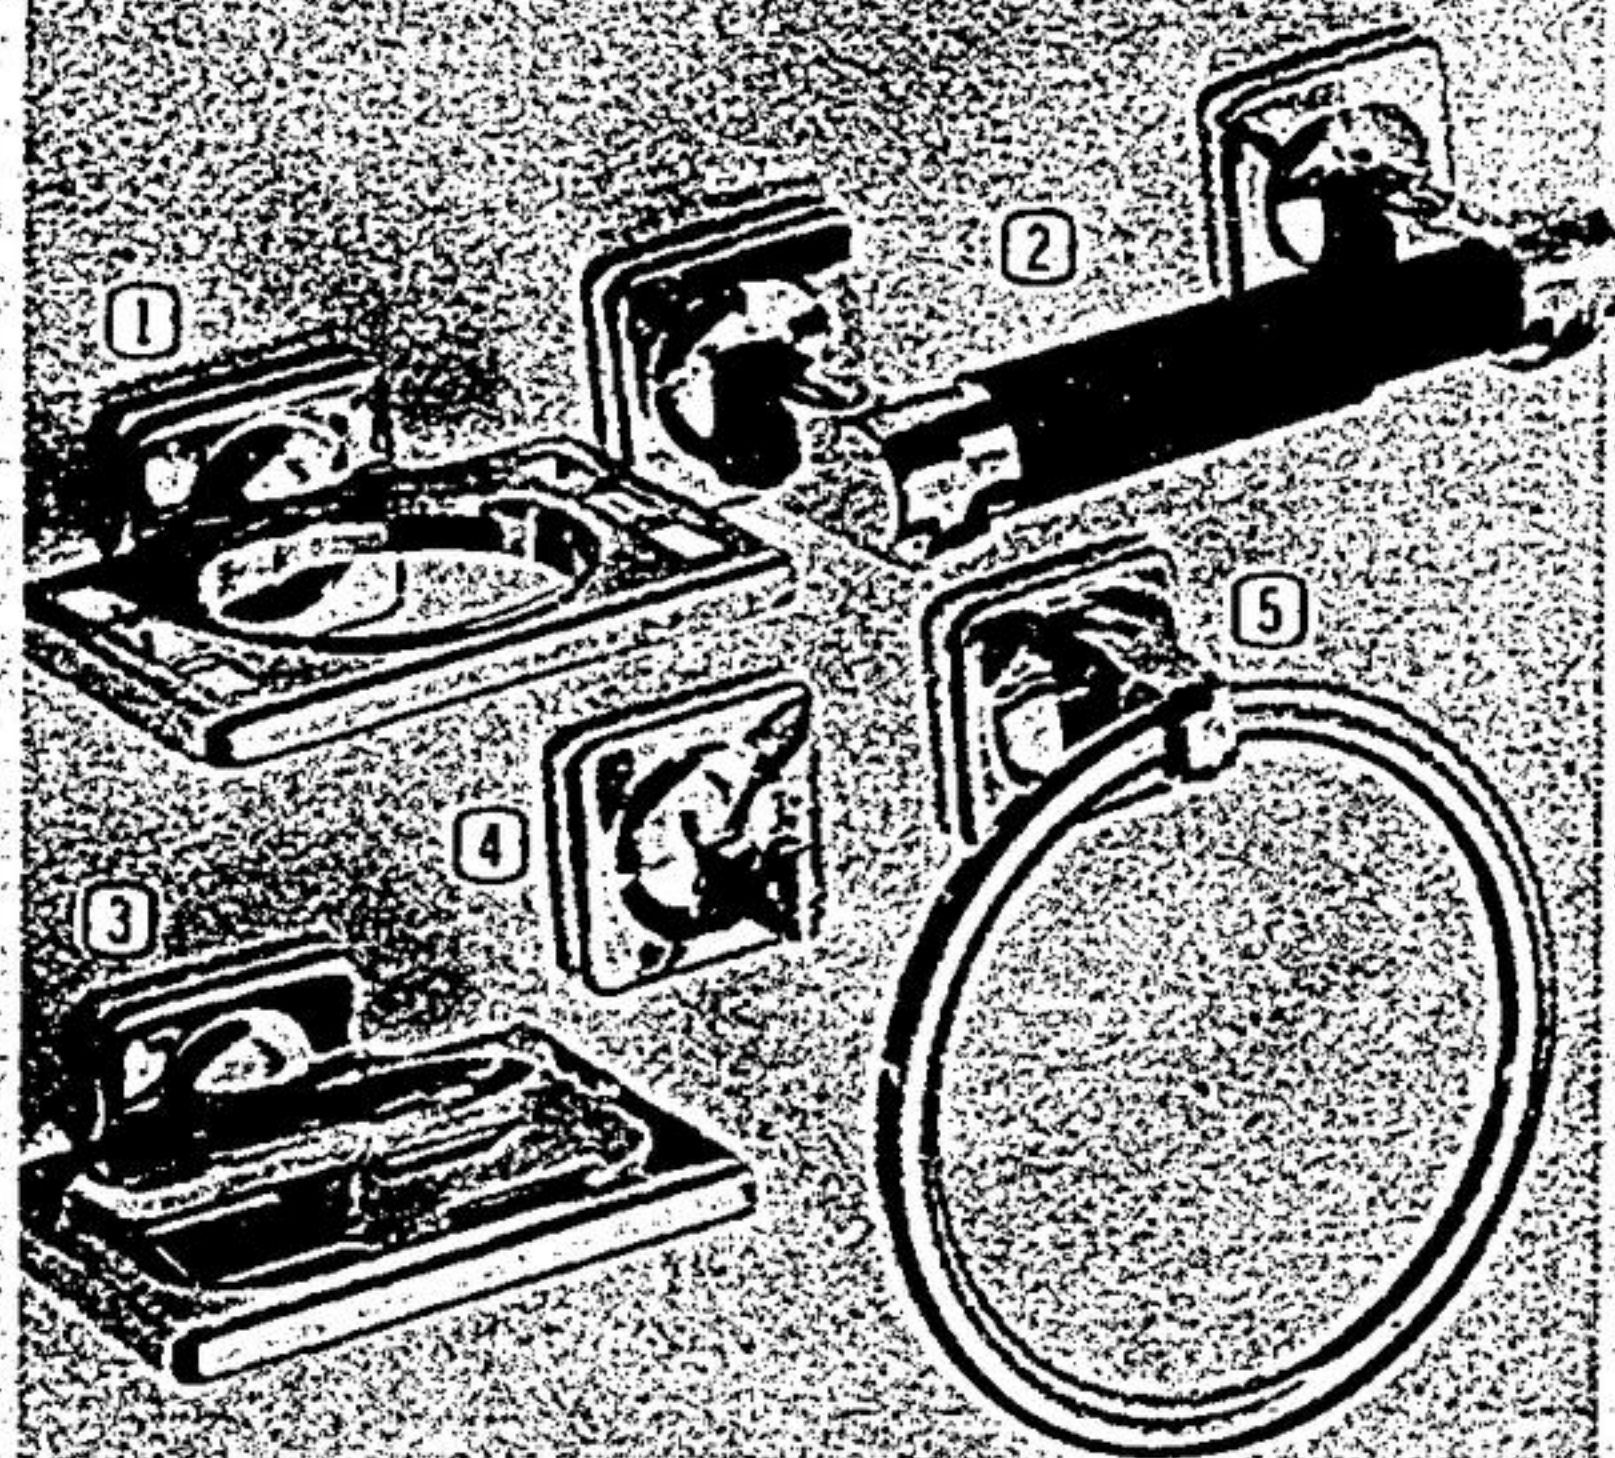

**5' SHOWER Curtain Rod**

With Rings **3.49**

Chromed tube, rings and chain. Buy now. 63-0029.

**SHAMPOO AND Bath Spray**

Reg. \$1.89 **1.59**

4' vinyl hose, faucet attachment. Save! 63-0032.

**CONTINENTAL Shower**

Reg. \$5.98 **4.98**

Flexible vinyl hose, wall bracket. 63-0080.

**MODERN TRIPLE-CHROME Bathroom Fittings**

- ① Toothbrush and Tumbler Holder 2.59
- ② Toilet Tissue Holder 3.29
- ③ Soap Dish 2.59
- ④ Robe Hook 1.59
- ⑤ Towel Ring 2.79

Mirror-bright fittings — easy to install. Easy-on-the-budget prices! 63-5338X

**A Tub and Shower Assembly**  
Complete set with pop-up diverter. Save now! 63-3896. Reg. \$35.99 **31.88**

**B Bathroom Basin Faucet**  
Fits standard 4" centres. Deck mount style. 63-3857. Reg. \$16.49 **14.77**

**C Tub Diverter Spout**  
With connection for continental shower. Save! 63-3890. Reg. \$10.49 **7.88**

**D Deluxe Shower Head**  
Adjusta-Spray in slim-look chromed brass. Positive adjust. 63-0034. **6.99**