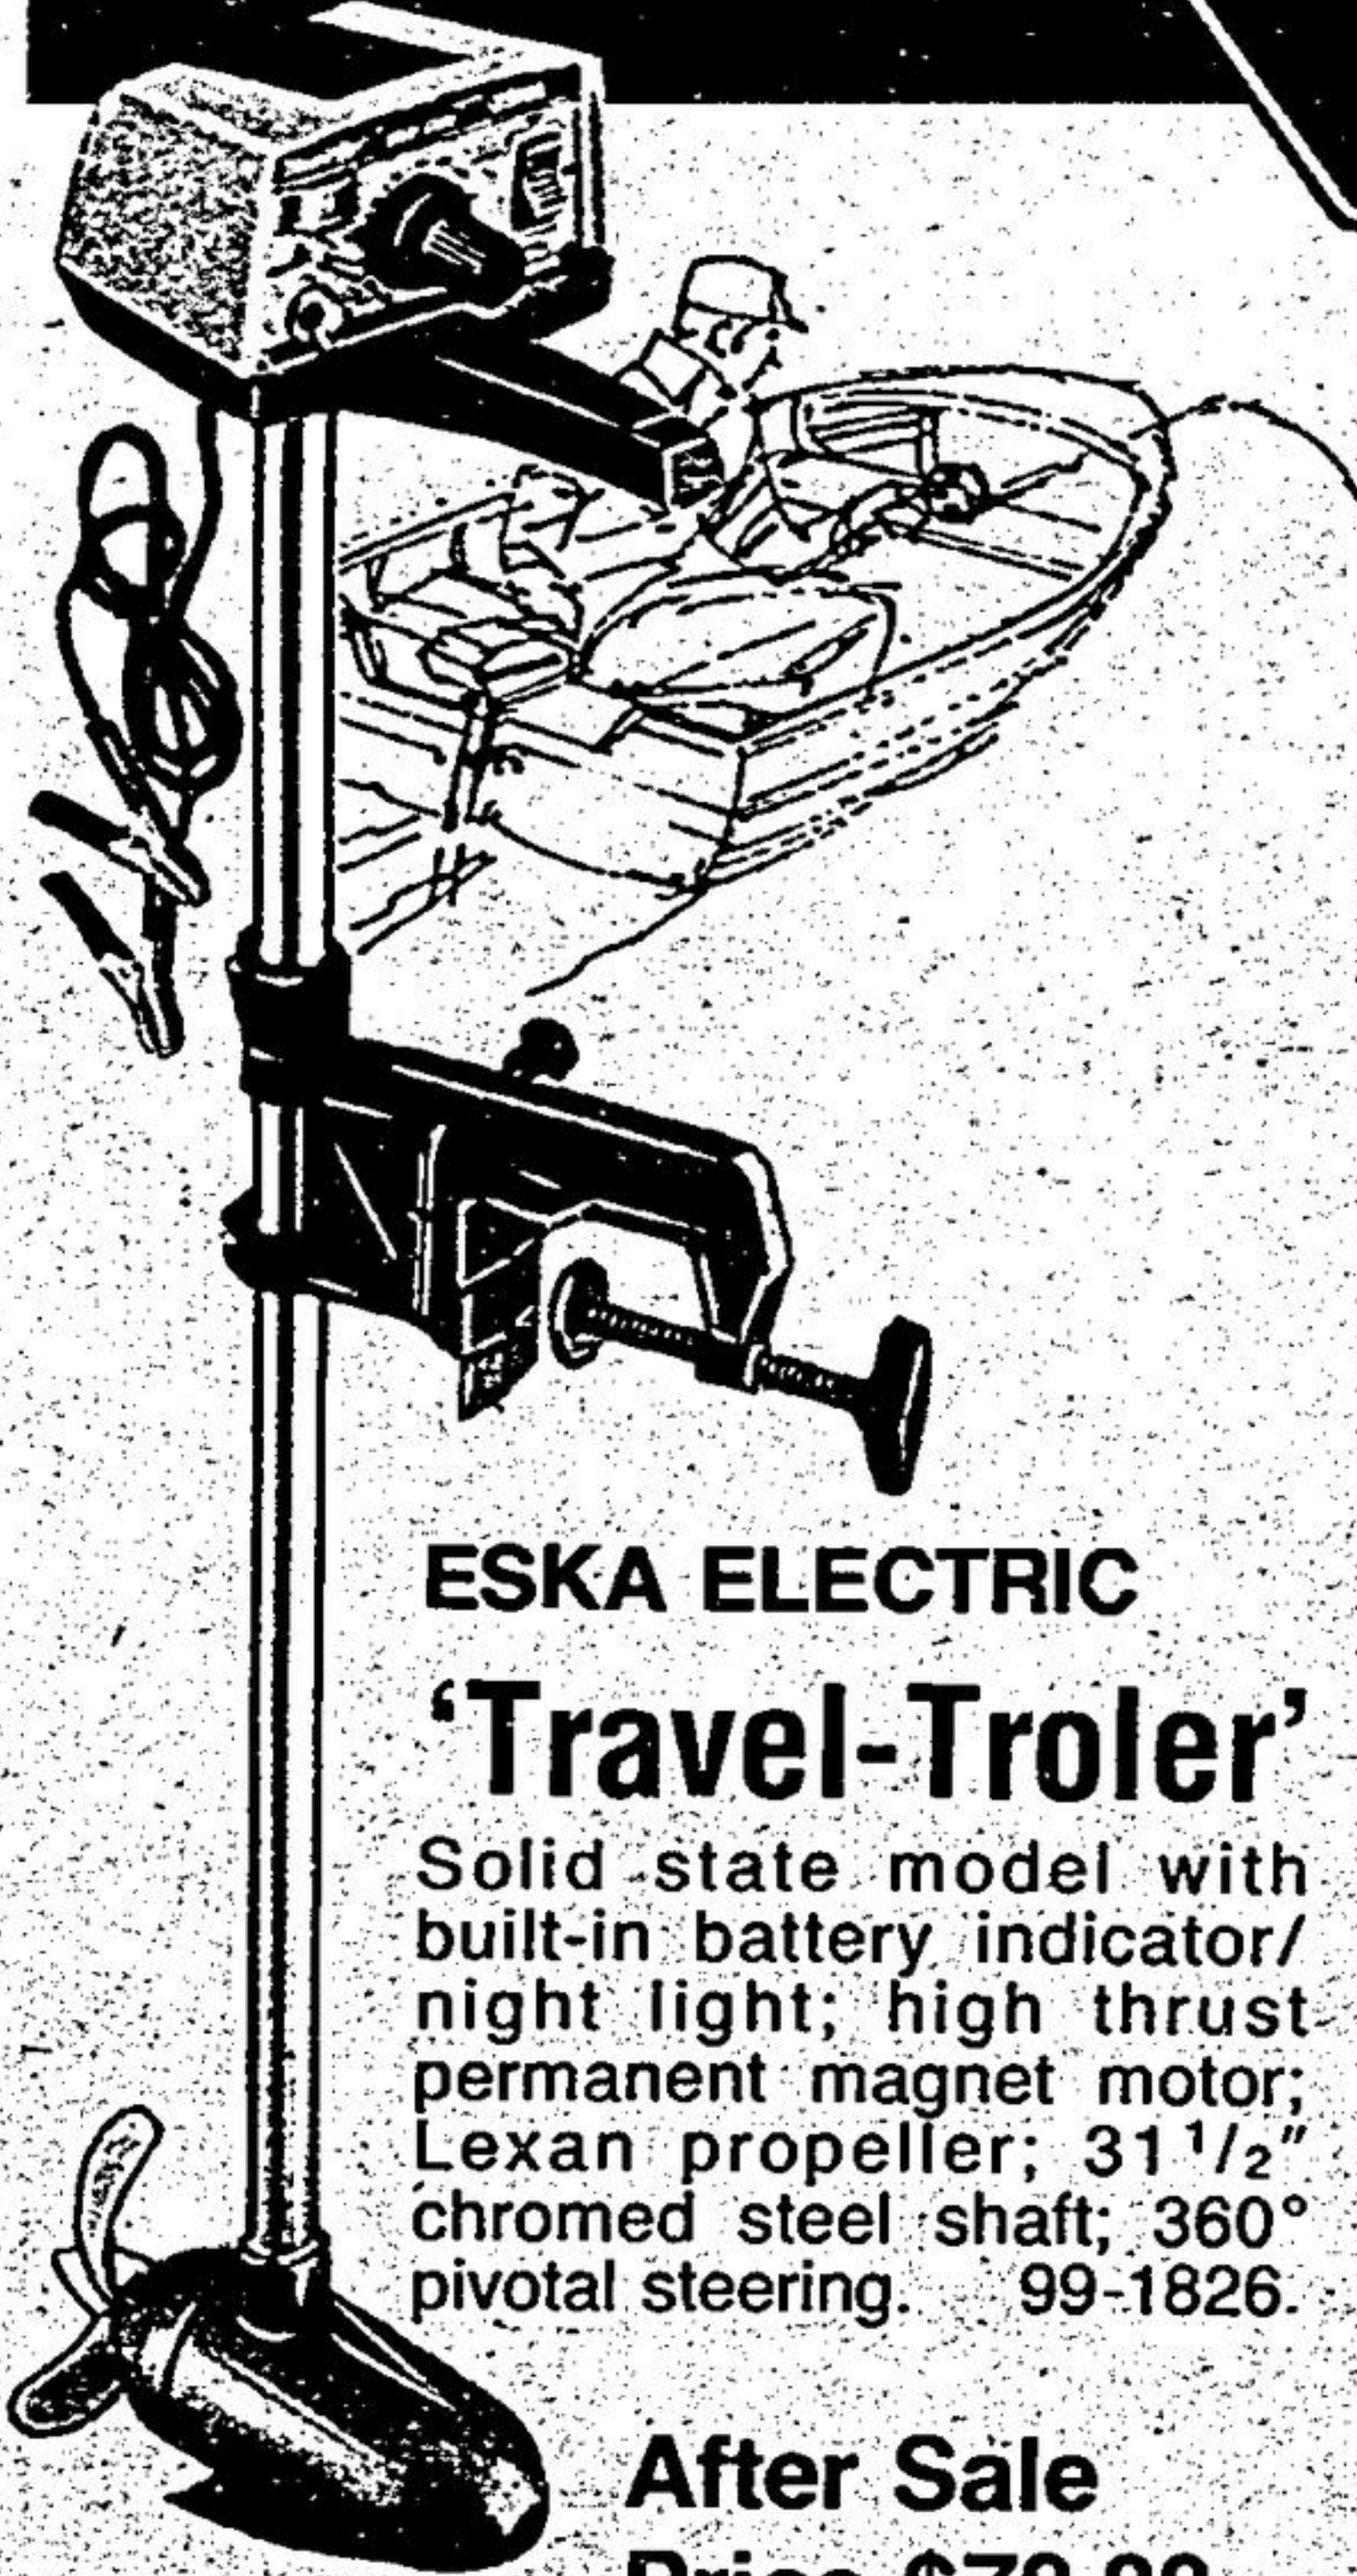

20-SPEED
Trolling
Motor

Special
Combination Offer

ZEBCO

ESKA ELECTRIC

'Travel-Troler'

Solid state model with built-in battery indicator/night light; high thrust permanent magnet motor; Lexan propeller; 31 1/2" chromed steel shaft; 360° pivotal steering. 99-1826.

After Sale
Price \$78.88

68.88
Special
Only 8 3/4 lbs.

(A) Zebco Spincast Combination

Model 202 reel with thumb-tip control. 5-ft. 2-pc. fibreglass rod (4020) has tapered select cork grip. With line. 99-1851.

(B) Zebco Spinning Combination

Model XR 11 reel has one-piece bail system. Smooth-running metal gears. 5 1/2-ft. rod (4440) and shock-absorbing butt cap. 99-1850.

8.88
Each
Set

Catch These Big Buys—and SAVE!