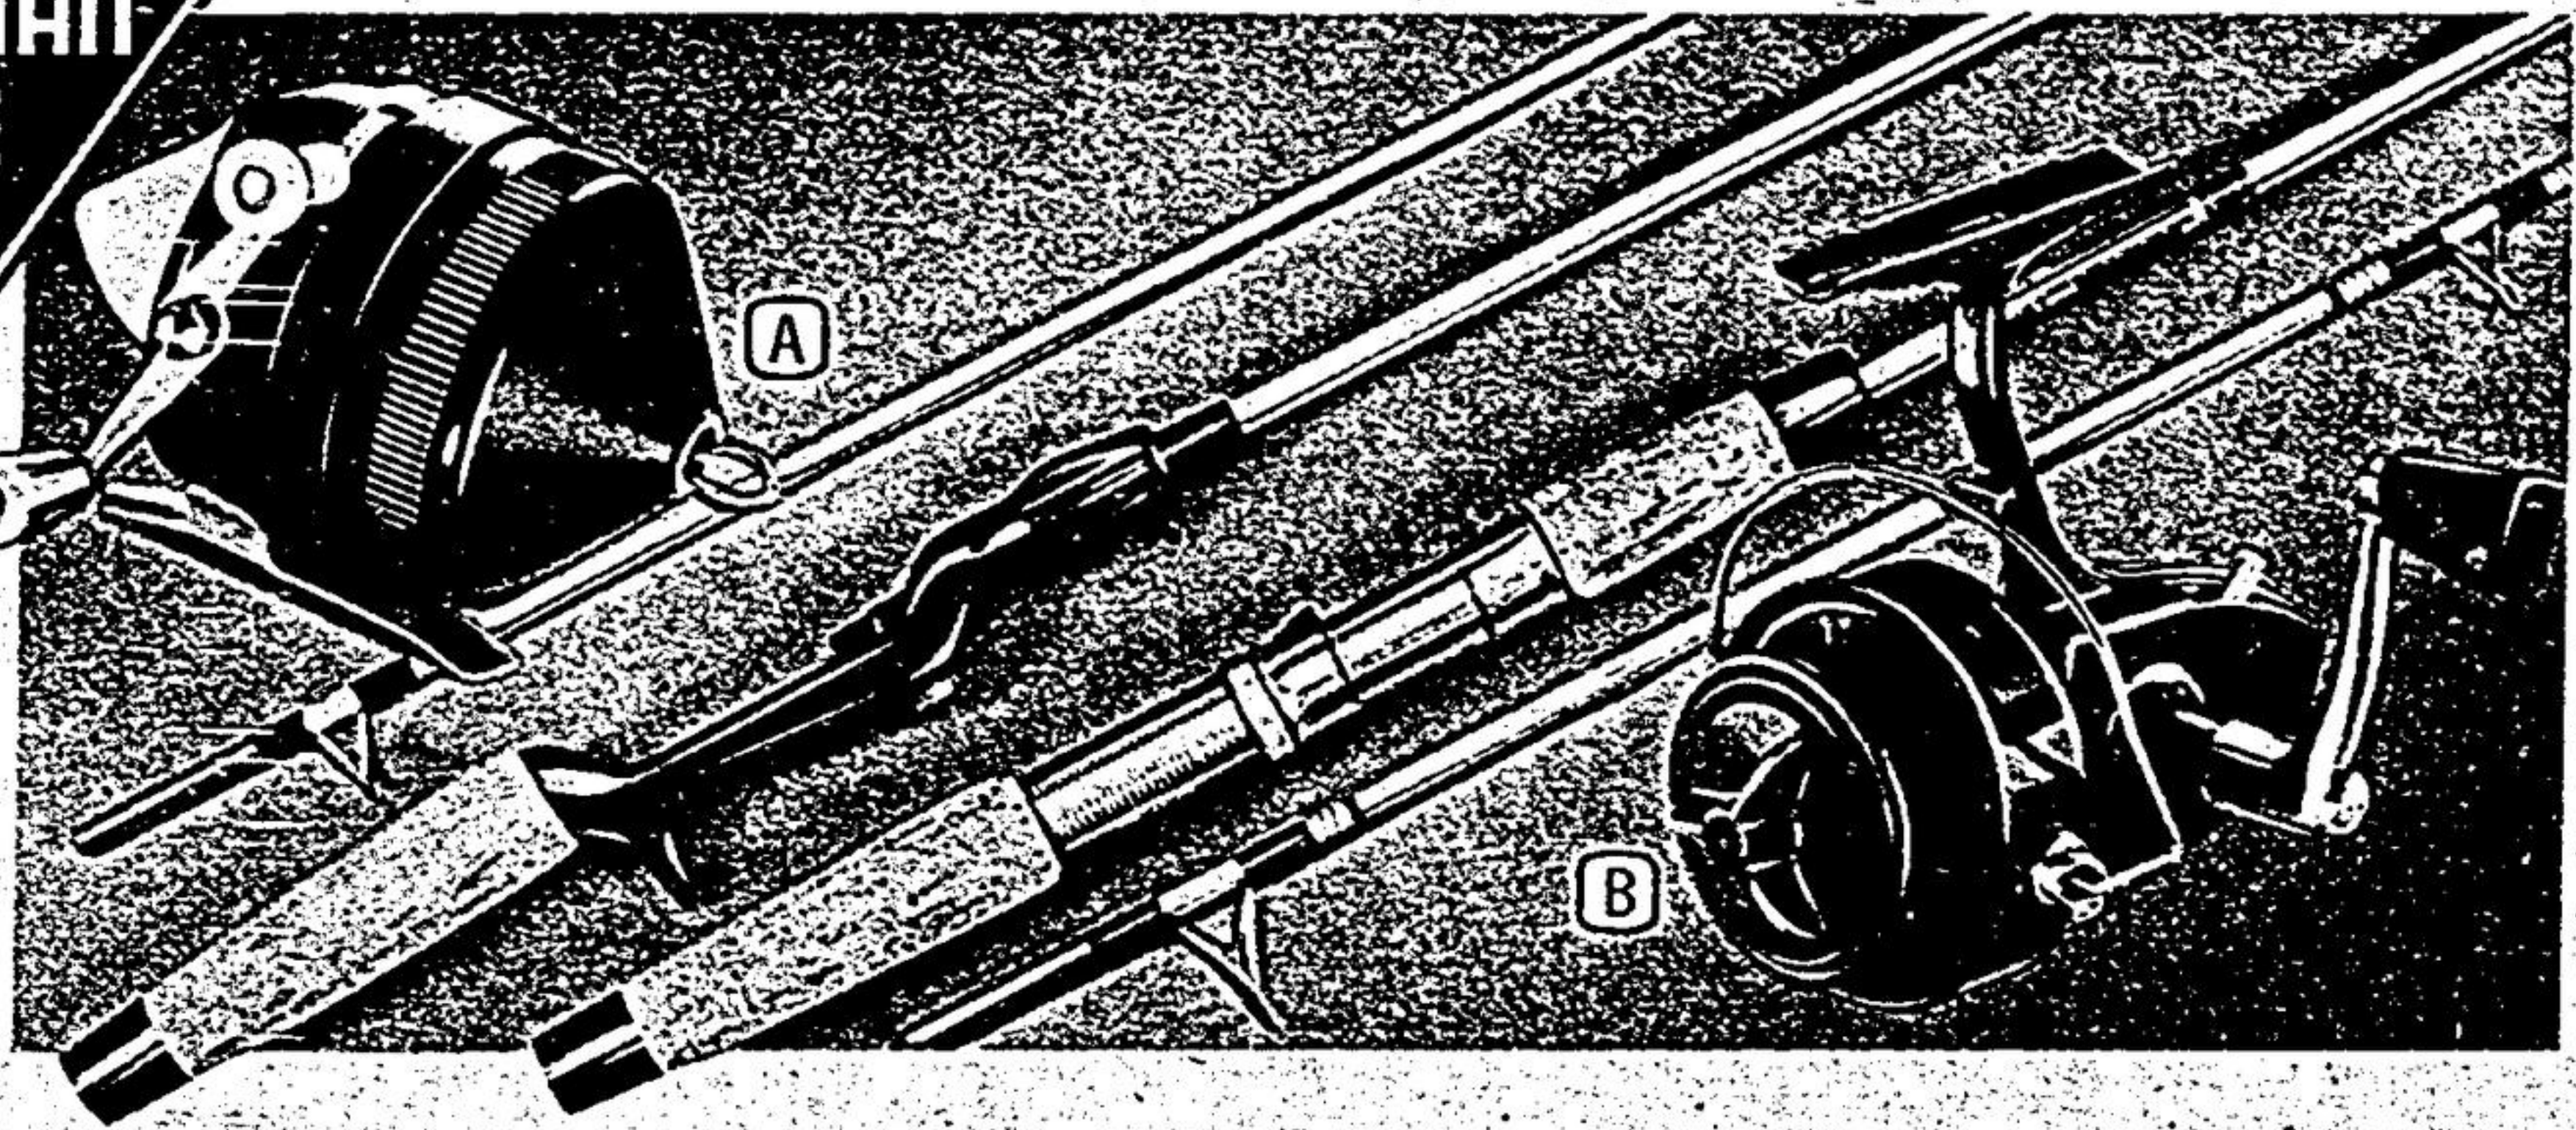

20-SPEED
Trolling
Motor

Special
Combination Offer

ZEBCO

ESKA ELECTRIC

'Travel-Troler'

Solid state model with built-in battery indicator/night light; high thrust permanent magnet motor; Lexan propeller; 31 1/2" chromed steel shaft; 360° pivotal steering. 99-1826.

After Sale
Price \$78.88

68.88
Special
Only 8 3/4 lbs.

(A) Zebco Spincast Combination

Model 202 reel with thumb-tip control. 5-ft. 2-pc. fibreglass rod (4020) has tapered select cork grip. With line. 99-1851.

(B) Zebco Spinning Combination

Model XR 11 reel has one-piece bail system. Smooth-running metal gears. 5 1/2-ft. rod (4440) and shock-absorbing butt cap. 99-1850.

8.88
Each
Set

Catch These Big Buys—and SAVE!

Stainless steel blade; leather sheath. **12.59**
78-3318.

(F) 28-Lb. Fish Scale

De-Liar with 42" tape measure. Buy now! **2.99**
78-0077.

**HEAVY-GAUGE
Vinyl Poncho**

With hood. Waterproof. **2.69**
78-2705.