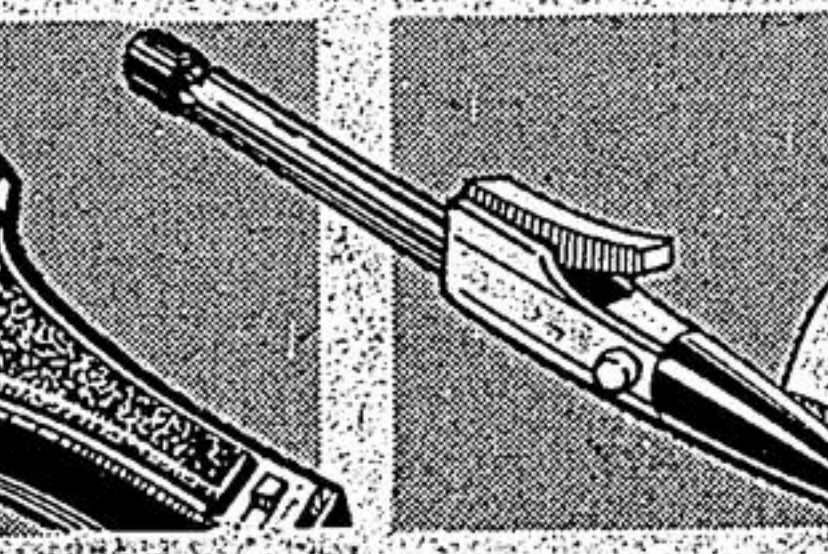

22. 'Sunbeam Shavemaster'. Specially designed screen holes and six finely honed carbon steel blades for a really close shave. Sleek shape head with long hair pick-up slots. Barber-type long hair pick-up slots. Barber-type trimmer. Model No. SMV each.

24.95