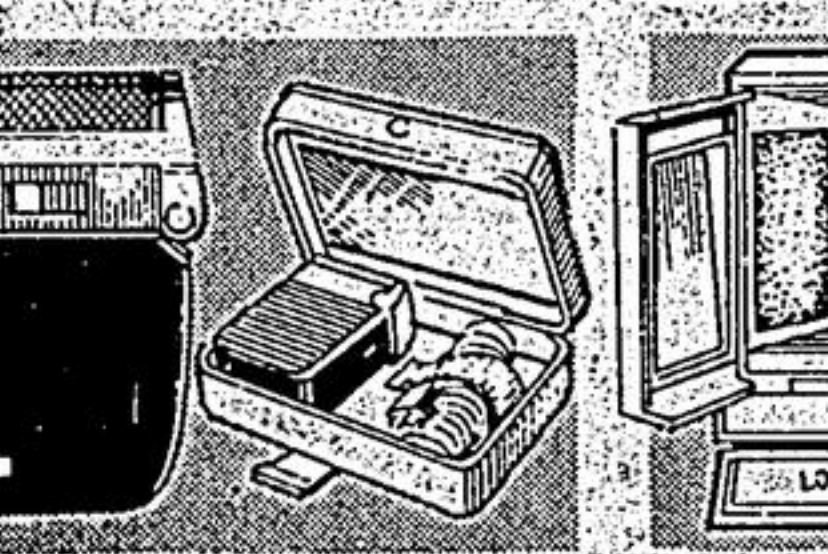

20. 'Schick Flexamatic'. For the man on the go! Flexible shaving head and a super-wide sideburn trimmer. In a compact travel case. Dual voltage, 110-220.

29.95