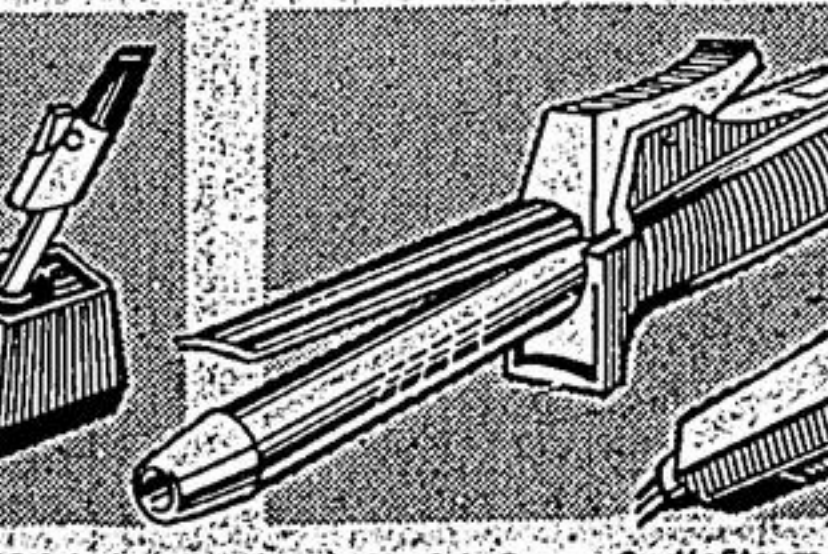

23. 'Sunbeam' Cordless Mist Stick. In a charger base that is a perfect storage idea, with a large capacity removable water chamber. Thermostatically controlled with a ready-to-use light. Just press a button for mist.

19.95