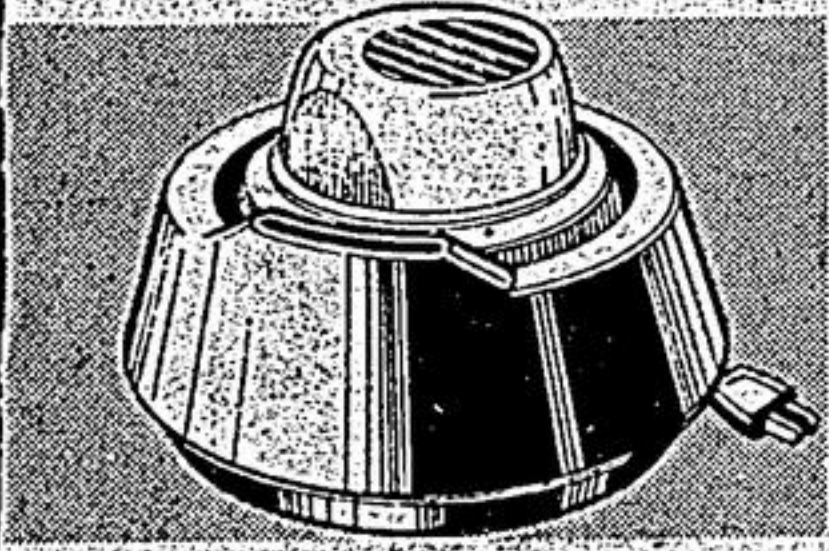

7. 'Hankcraft' Portable Vaporizer-Humidifier. 133 Imp. oz. capacity. Buy now for the long, dry winter ahead. All plastic construction.

7.99