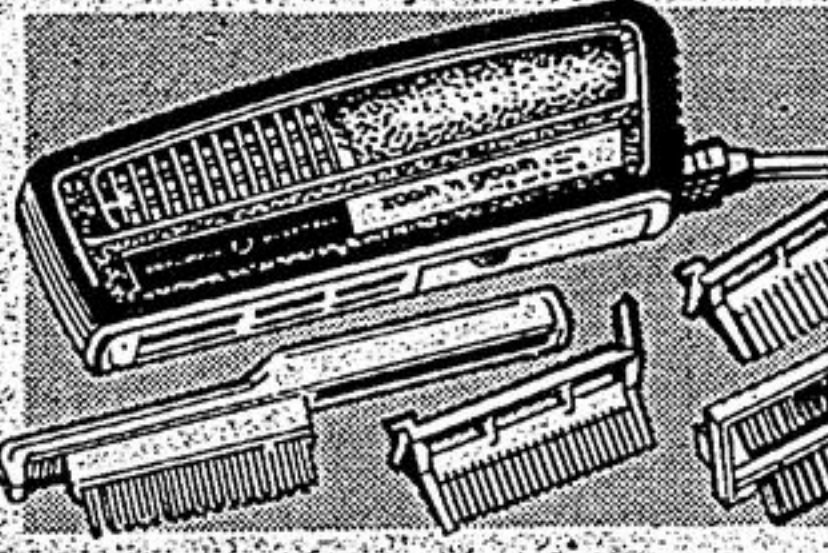

2. 'Canadian General Electric' Zoom 'N Groom Power Dryer. High and Hesi! High airflow and 2-way power control for zoom drying or gentle grooming with the styling attachments and body wave brush.

26.98