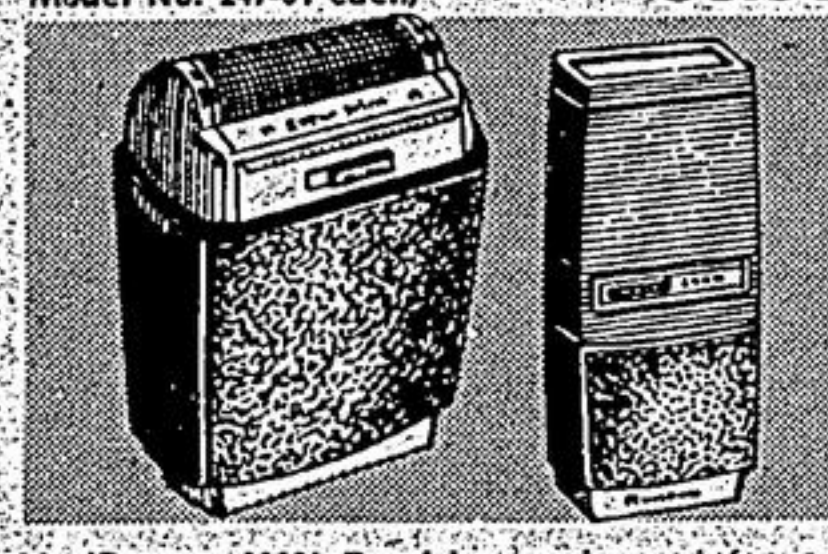

Simpsons health and beauty appliances for holiday gifting - phone 861-8111

Simpsons, your logical shopping place, because of: Simpsons super selection, plus Simpsons 24-hour phone order service, plus delivery, plus Simpsons Guarantee Satisfaction or Money Refunded.

Dial Simpsons with your order 861-8111
or come to Simpsons-Hillcrest Mall in Richmond Hill

Simpsons

16.95

26.98

16.95

16.95

14.95

12.95

7.99

49.95

19.95

38.95

39.95

34.95

39.95

29.95

25.98

19.97

29.95

19.95

39.95

29.95

25.95

24.95

19.95

18.95

16.95

11.95

13.95

29.98

39.98

11.99

COME TO SIMPSONS HILLCREST MALL IN RICHMOND HILL TOYTOWN

It's a rollicking, romping, Santa's packful of toys and games and dolls and crafts and books and trikes and wagons and make-believe sets, all the favourites of today, the classics of other times to charm the givers and receivers.

PHONE 861-8111 WITH YOUR TOY ORDERS AND SHOP AT SIMPSONS HILLCREST MALL IN RICHMOND HILL