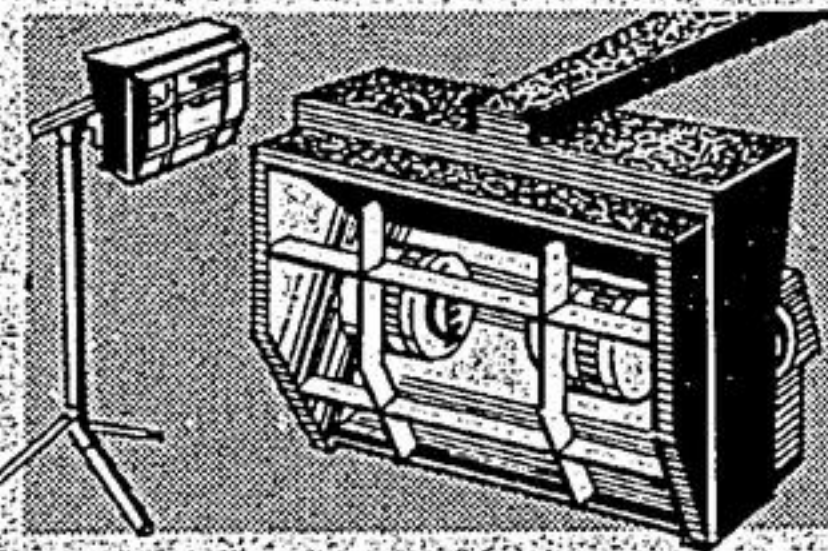

8. 'Hankcraft' Sunlamp For that year-round glow. Easy push button start. Adjustable stand for convenient positioning.

49.95