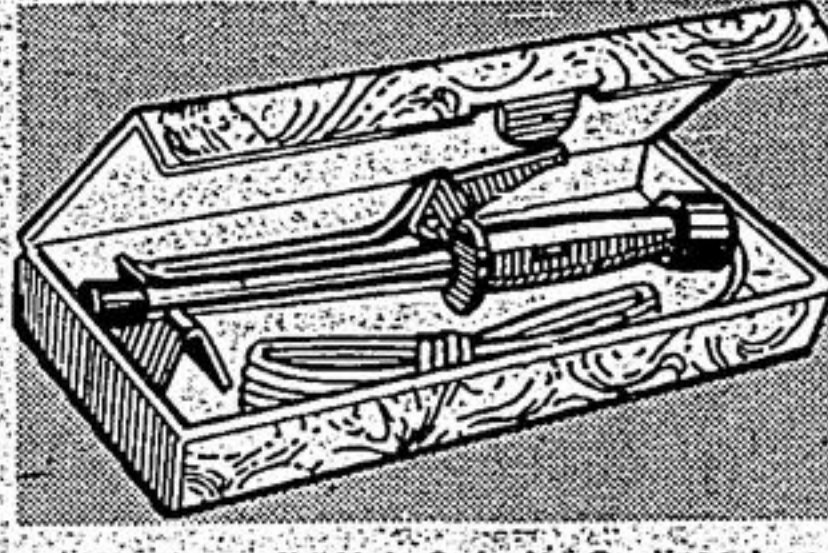

3. 'Charlescraft' Ms. Swivel Curling Iron. Thermostatically controlled with a ready-to-use light. Features a cool safety tip, rat tail comb, heat rest and a detachable extra-long cord, in mauve travelling case.

16.95