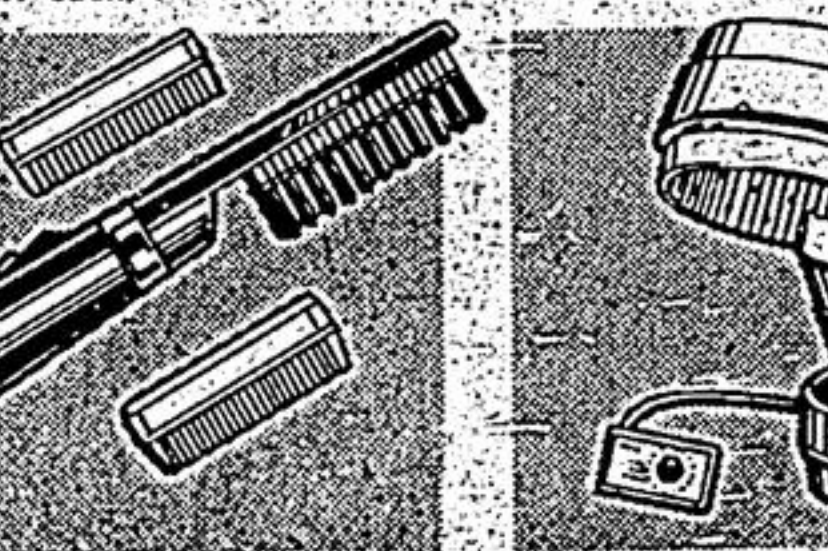

28. 'Kenmore' Styling Comb with Mist Hot air styling plus mist at a finger's touch. It dries, combs, brushes any styles. Air concentrator for spot drying. Plastic housing and travel case.

13.95