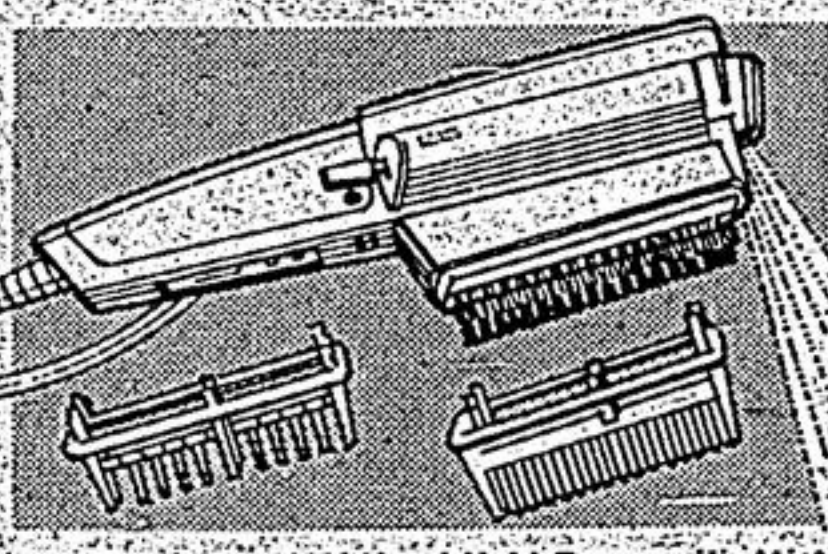

Simpsons health and beauty appliances for holiday gifting - phone 861-8111

Simpsons, your logical shopping place, because of: Simpsons super selection, plus Simpsons 24-hour phone order service, plus delivery, plus Simpsons Guarantee Satisfaction or Money Refunded.

Dial Simpsons with your order 861-8111
or come to Simpsons-Hillcrest Mall in Richmond Hill

Simpsons

16.95

26.98

16.95

16.95

14.95

12.95

7.99

49.95

19.95

38.95

39.95

34.95

39.95

29.95

25.98

19.97

29.95

19.95

39.95

29.95

25.95

24.95

19.95

18.95

16.95

11.95

13.95

29.98

39.98

11.99

COME TO SIMPSONS HILLCREST MALL IN RICHMOND HILL TOYTOWN

It's a rollicking, romping, Santa's packful of toys and games and dolls and crafts and books and trikes and wagons and make-believe sets, all the favourites of today, the classics of other times to charm the givers and receivers.

PHONE 861-8111 WITH YOUR TOY ORDERS AND SHOP AT SIMPSONS HILLCREST MALL IN RICHMOND HILL