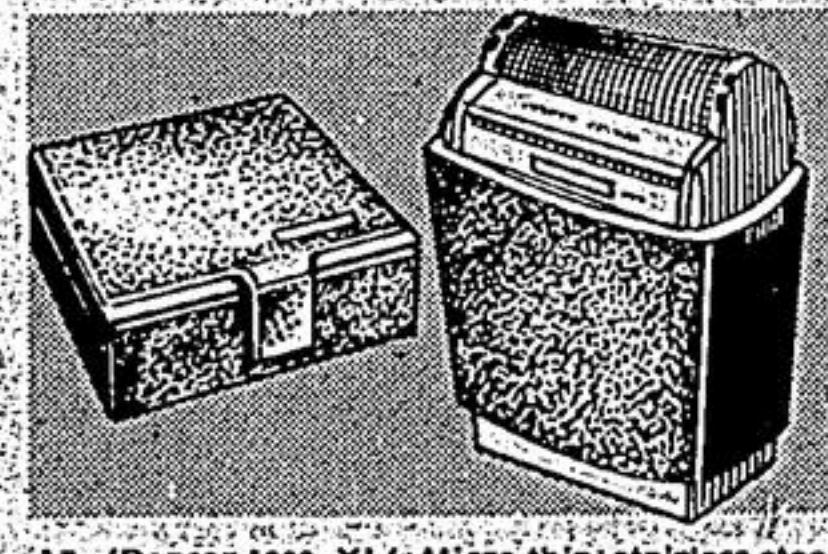

Simpsons health and beauty appliances for holiday gifting - phone 861-8111

Simpsons, your logical shopping place, because of: Simpsons super selection, plus Simpsons 24-hour phone order service, plus delivery, plus Simpsons Guarantee Satisfaction or Money Refunded.

Dial Simpsons with your order 861-8111
or come to Simpsons-Hillcrest Mall in Richmond Hill

Simpsons

16.95

26.98

16.95

16.95

14.95

12.95

7.99

49.95

19.95

38.95

39.95

34.95

39.95

29.95

25.98

19.97

29.95

19.95

39.95

29.95

25.95

24.95

19.95

18.95

16.95

11.95

13.95

29.98

39.98

11.99

COME TO SIMPSONS HILLCREST MALL IN RICHMOND HILL TOYTOWN

It's a rollicking, romping, Santa's packful of toys and games and dolls and crafts and books and trikes and wagons and make-believe sets, all the favourites of today, the classics of other times to charm the givers and receivers.

PHONE 861-8111 WITH YOUR TOY ORDERS AND SHOP AT SIMPSONS HILLCREST MALL IN RICHMOND HILL