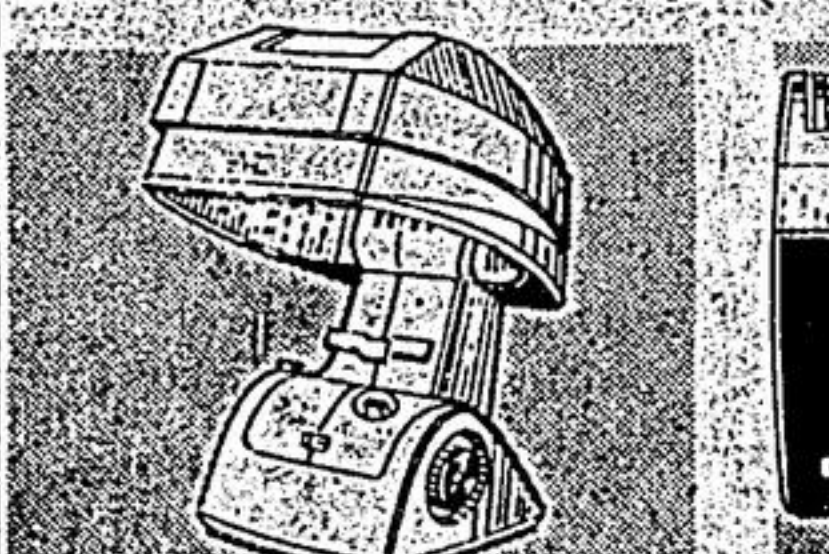

19. 'Schick Time Machine'. The fast salon dryer for your home. With exclusive comfort control, large bonnet for those extra-big rollers, 4 temperature settings and 1200 watts of heat and super air flow for the fastest drying action.

39.95