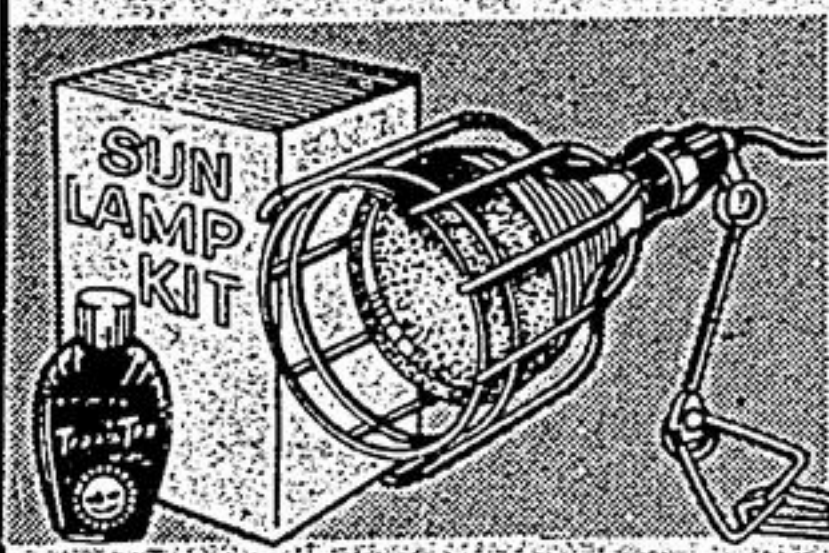

1. 'Canadian General Electric' Sunlamp Kit Enjoy a suntan all year round. Features include safety guard, exclusive adjustable holder and 8 foot cord.

16.95