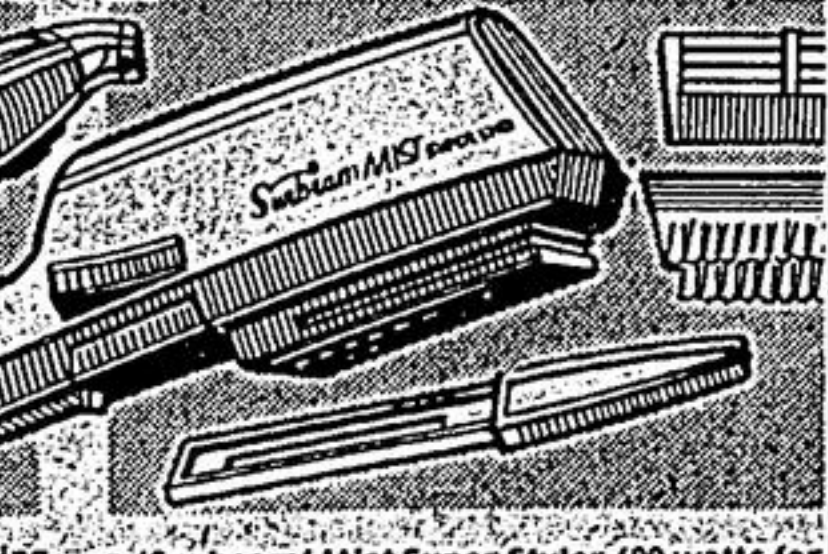

24. 'Clairol Crazy Curl'. Steam Styling Wand. Features no-stick "Xylar" coating, ready dot, safety light, thermostatic heat control, extra-long cord and steam for easy styling.

18.95