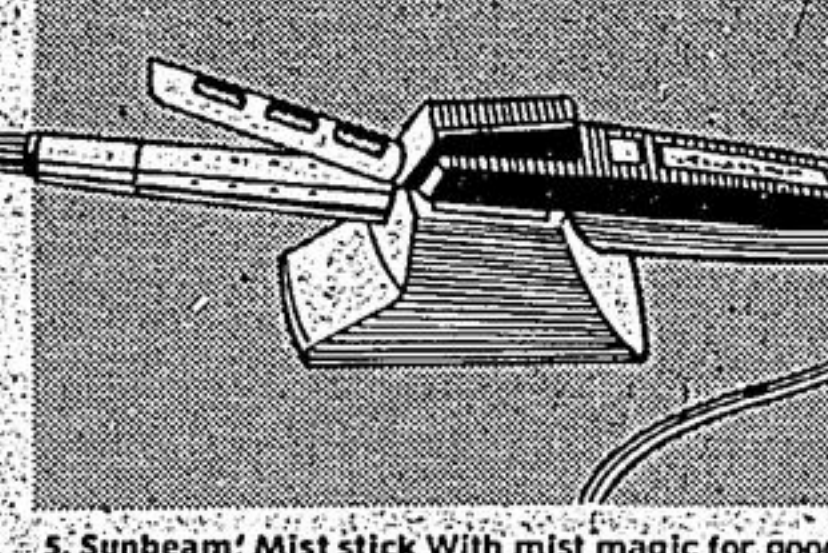

5. Sunbeam Mist Stick With mist magic for good grooming and beautiful styling. Thermostatically controlled with safety tip.

14.95