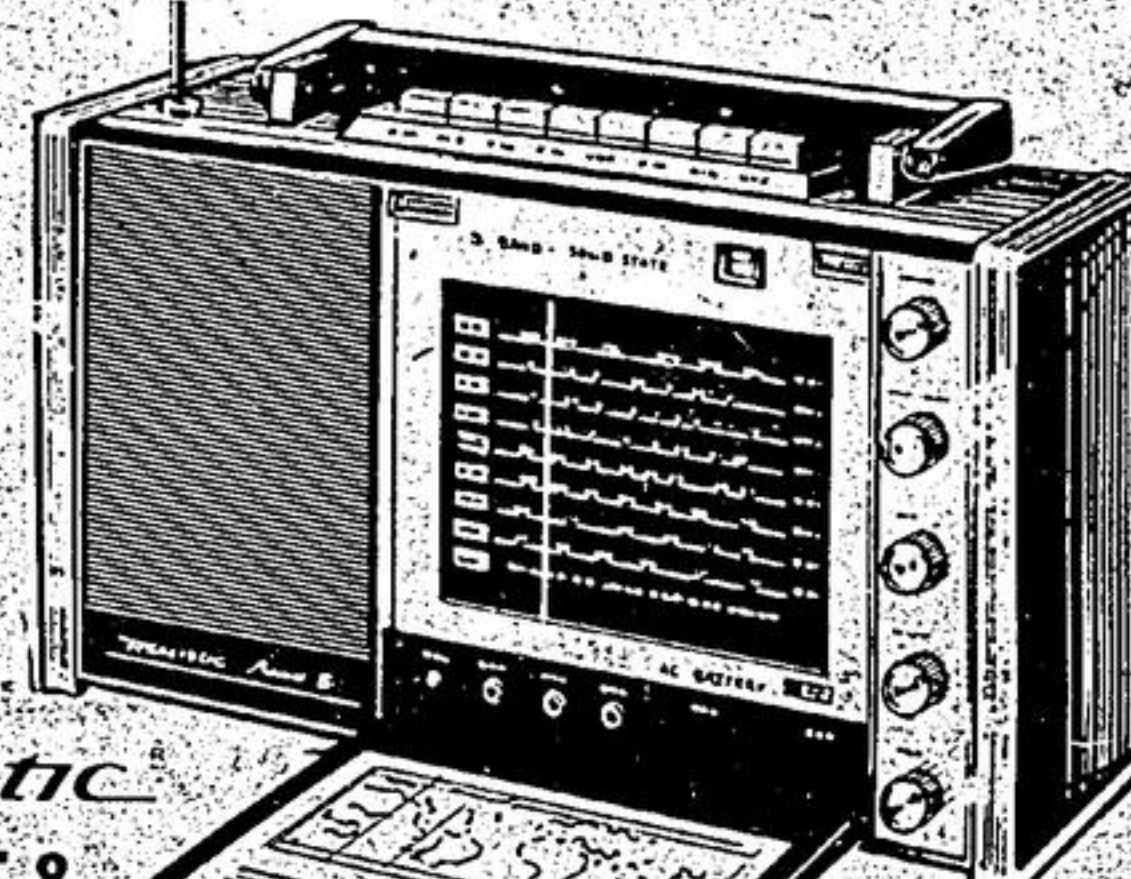

REALISTIC

PATROLMAN-10 Hear It All On 10 Big Bands Including 450-470 MHz UHF!

Reg. 249.95

NOW 197⁷⁷

12-747

- Covers UHF, 3 VHF, 3 SW, Marine Band, FM & AM!
- Squelch Cuts Noise Between VHF/UHF Calls!
- Separate SW/VHF And UHF Telescoping Antennas!
- Battery/AC Powered! • Integrated Circuitry!
- Exclusive GLIDE-PATH™ Volume & Tone Controls!
- AFC/BFO/Power Switches! • Battery/Tuning Meter!
- Jacks For Tape Out, Aux., Antenna, Headphones!

Built-In World
Time Zone Map
On Removable
Front Lid!

Our finest multi-band radio tunes standard FM & AM, 450-470 MHz UHF, plus 30-50 MHz VHF-Lo, 144-174 MHz VHF-Hi, 108-136 MHz aviation, 1.6-4 MHz marine, 3 SW bands from 4-24 MHz - just about everything transmitted over the air! Has BFO switch for code reception, fine-tuning control, AFC for FM, push-on dial light, BIG 5" oval wide-range speaker, convenient station markers, much more! Rugged black & silver case, 12 x 14 x 6 1/2". AC cord, 6 "D" cells included.