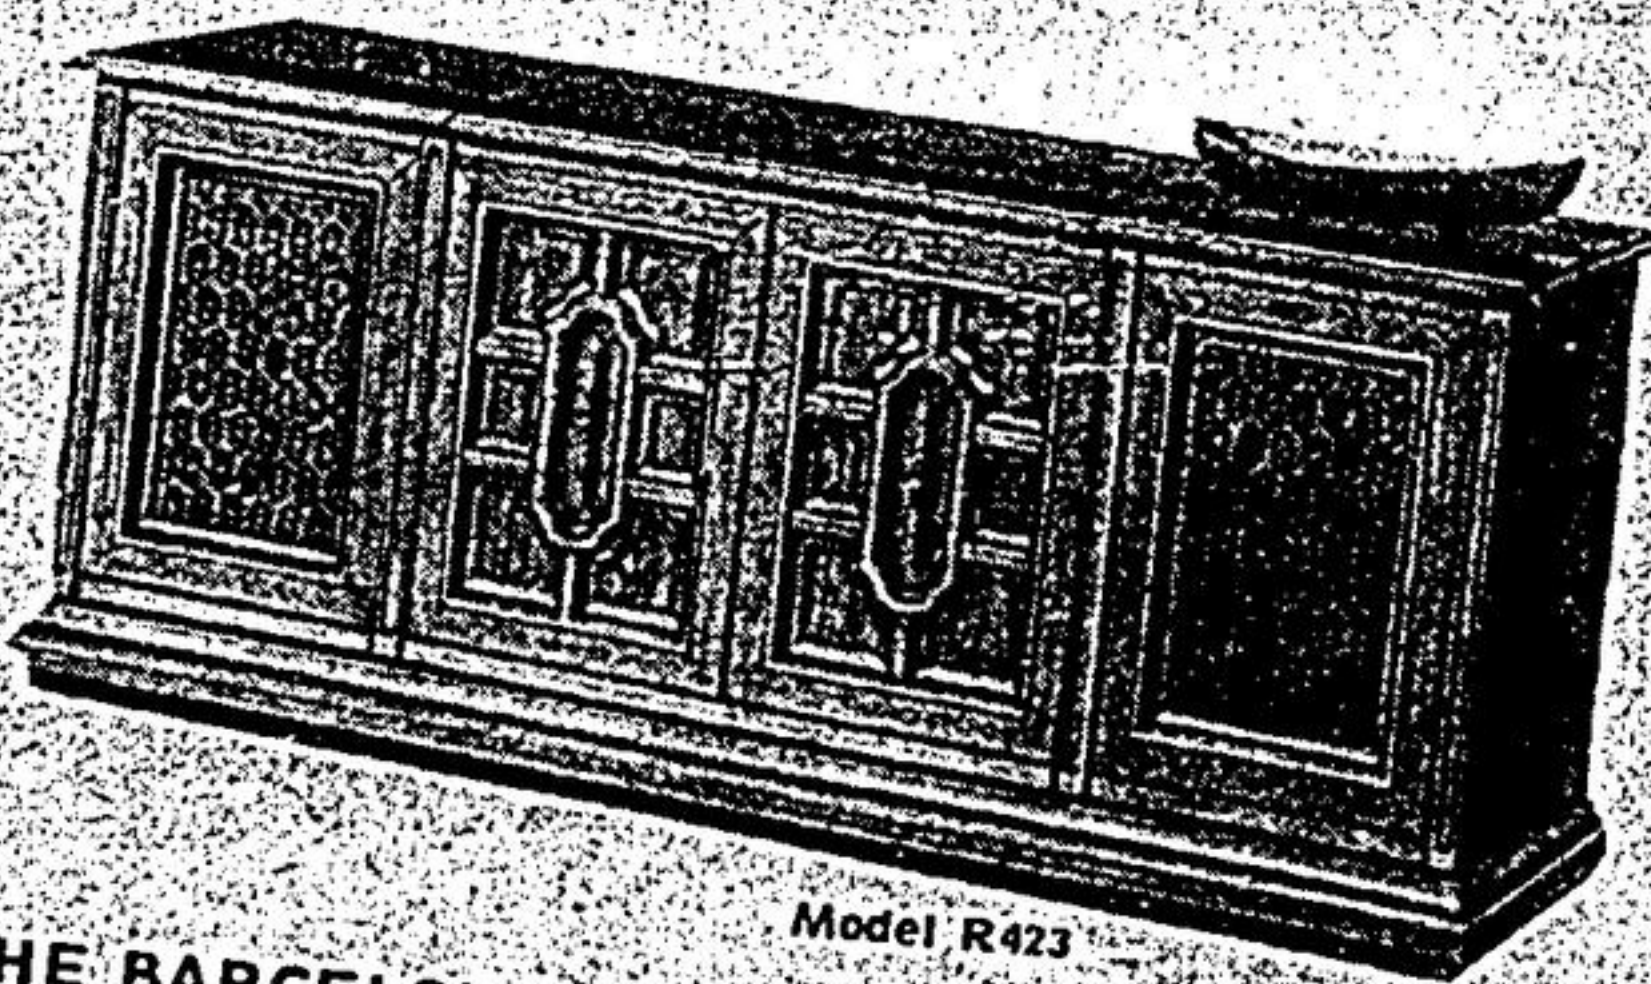

Model R423

THE BARCELONA

The Barcelona meets all the requirements that are so necessary in a fine piece of furniture. Finished in deep Mediterranean Oak and is constructed of hardwood solids, decorative non-wood materials with specially selected Oak veneers. The chassis is solid state with FM AM radio, FM stereo indicator, input and output jacks for tape recording and playback. The changer is automatic, three speeds with low mass tubular tone arm and full response, stereo ceramic cartridge.

$349.95

Westbay TV

A DIVISION OF WEST BAY SALES LIMITED

SHERIDAN MALL PICKERING
WHITBY MALL WHITBY
908 SIMCOE ST. N. OSHAWA

839-3294
723-0754
725-5611