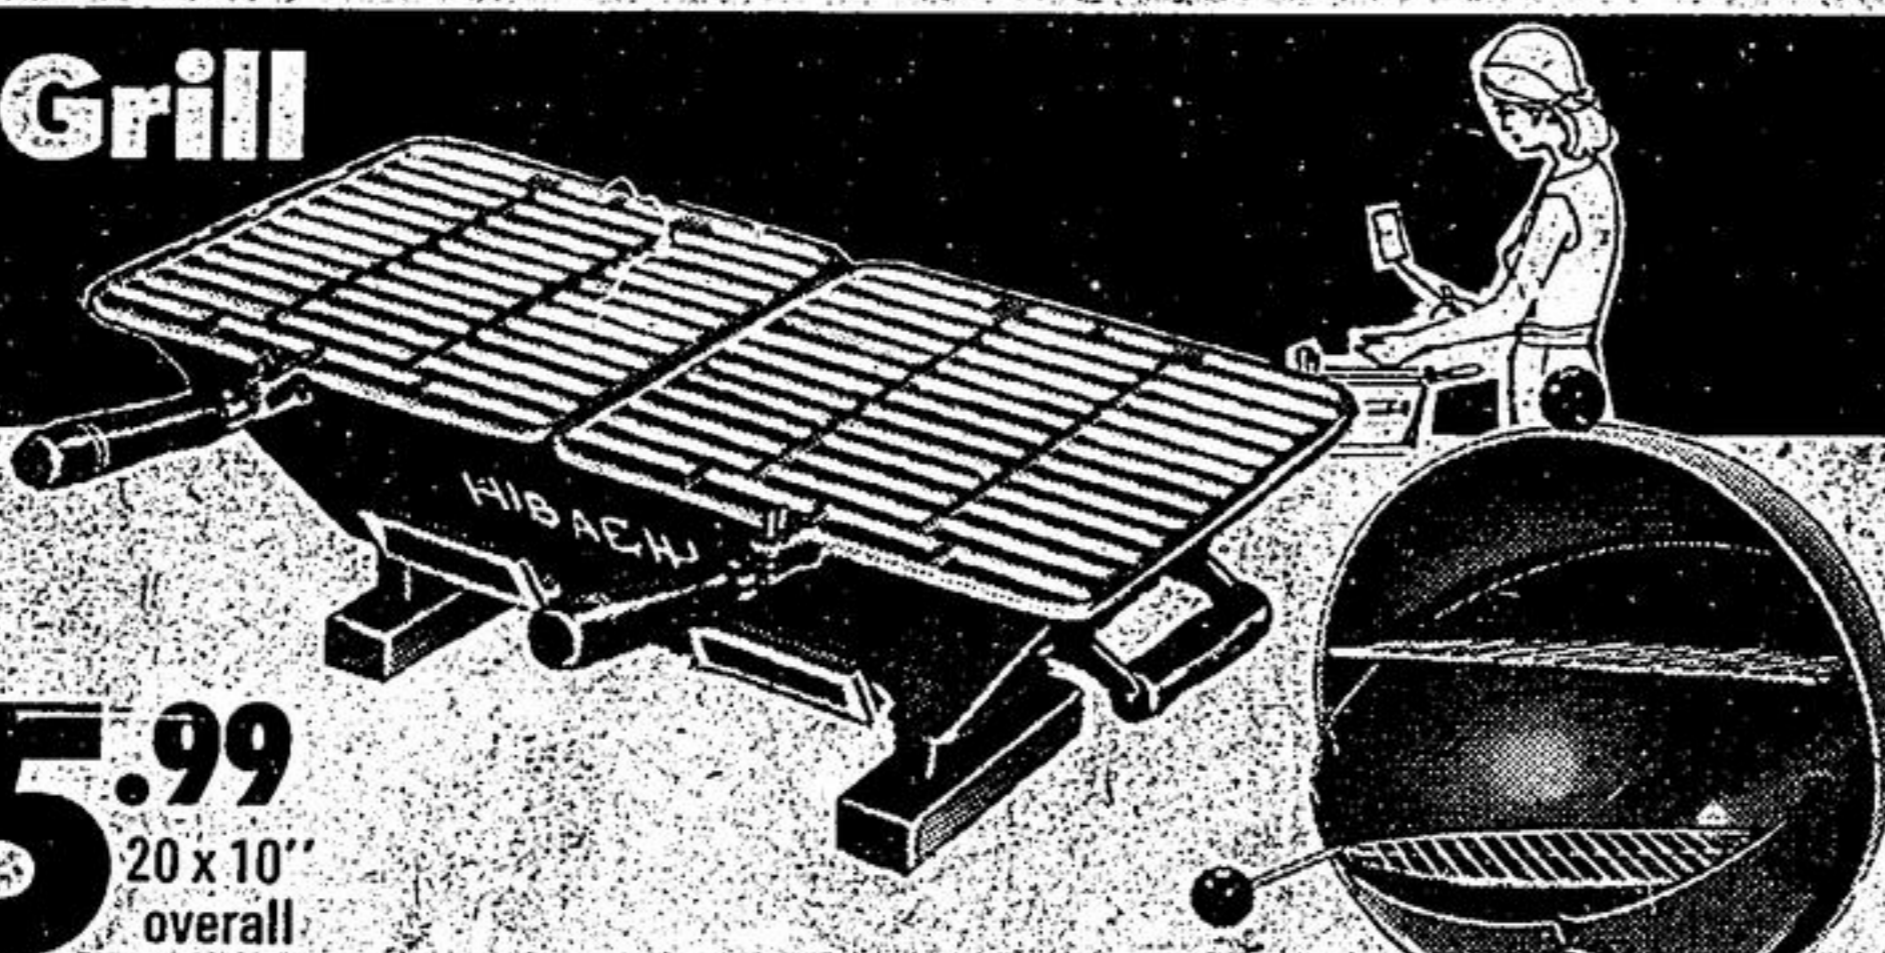

Barbecue Set

3-PIECE SET **1.88**

Reg. $2.19. Plated chrome barbecue fork, turner, tong set. Save! 85-1204

Charcoal Lighter

REG. $1.29 **.99**

Starts 5 lbs. charcoal with lit newspapers only! Galvanized steel. 85-1438

Portable Grill

SUN FUN SPECIAL! **1.77**

10 1/2" grill adjusts to 3 positions. Removable tubular legs. 99-1444

Ball Barbecue

REG. $29.95 **26.88**

Bake, roast—aluminum dome retains heat. 2 grills. Removable leg. 85-1041