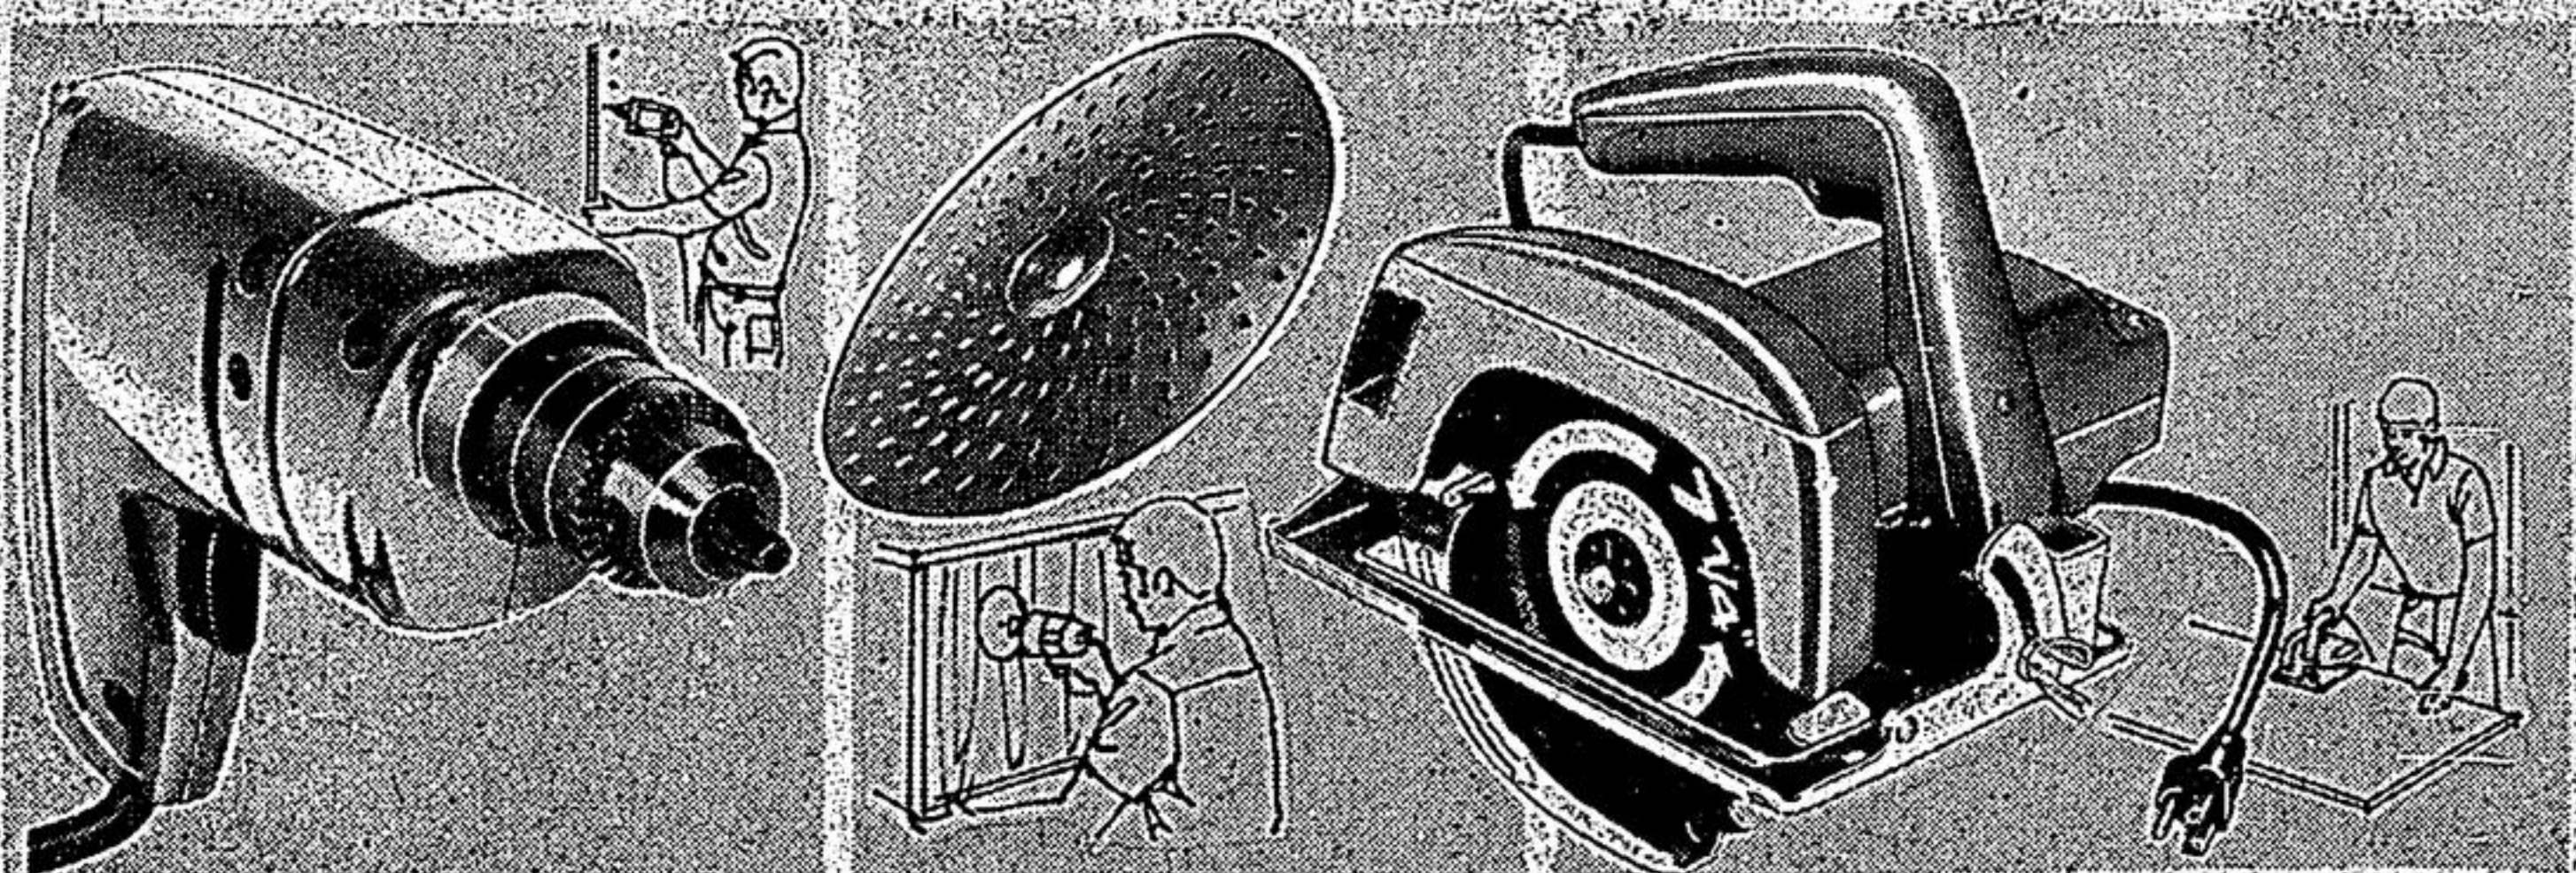

Z. 8-Pc. Wood Carving Set.

**REMINGTON Electric**  
12" cutting capacity

**CANADIAN TIRE**

REMINGTON Electric  
100% ball bearing construction

**79.99**  
Special!

**REMINGTON Electric Chain Saw**

- Instant starting
- Weighs less than 11 lbs.
- 2-year guarantee

Mighty Mite tackles the big jobs easily. Full ball bearing construction for trouble free, quiet operation. Dynamically balanced armature, chain oiler, thumb control lever, 4 pint oil tank capacity, 12-amp motor, 12" cutting capacity. 99-1195