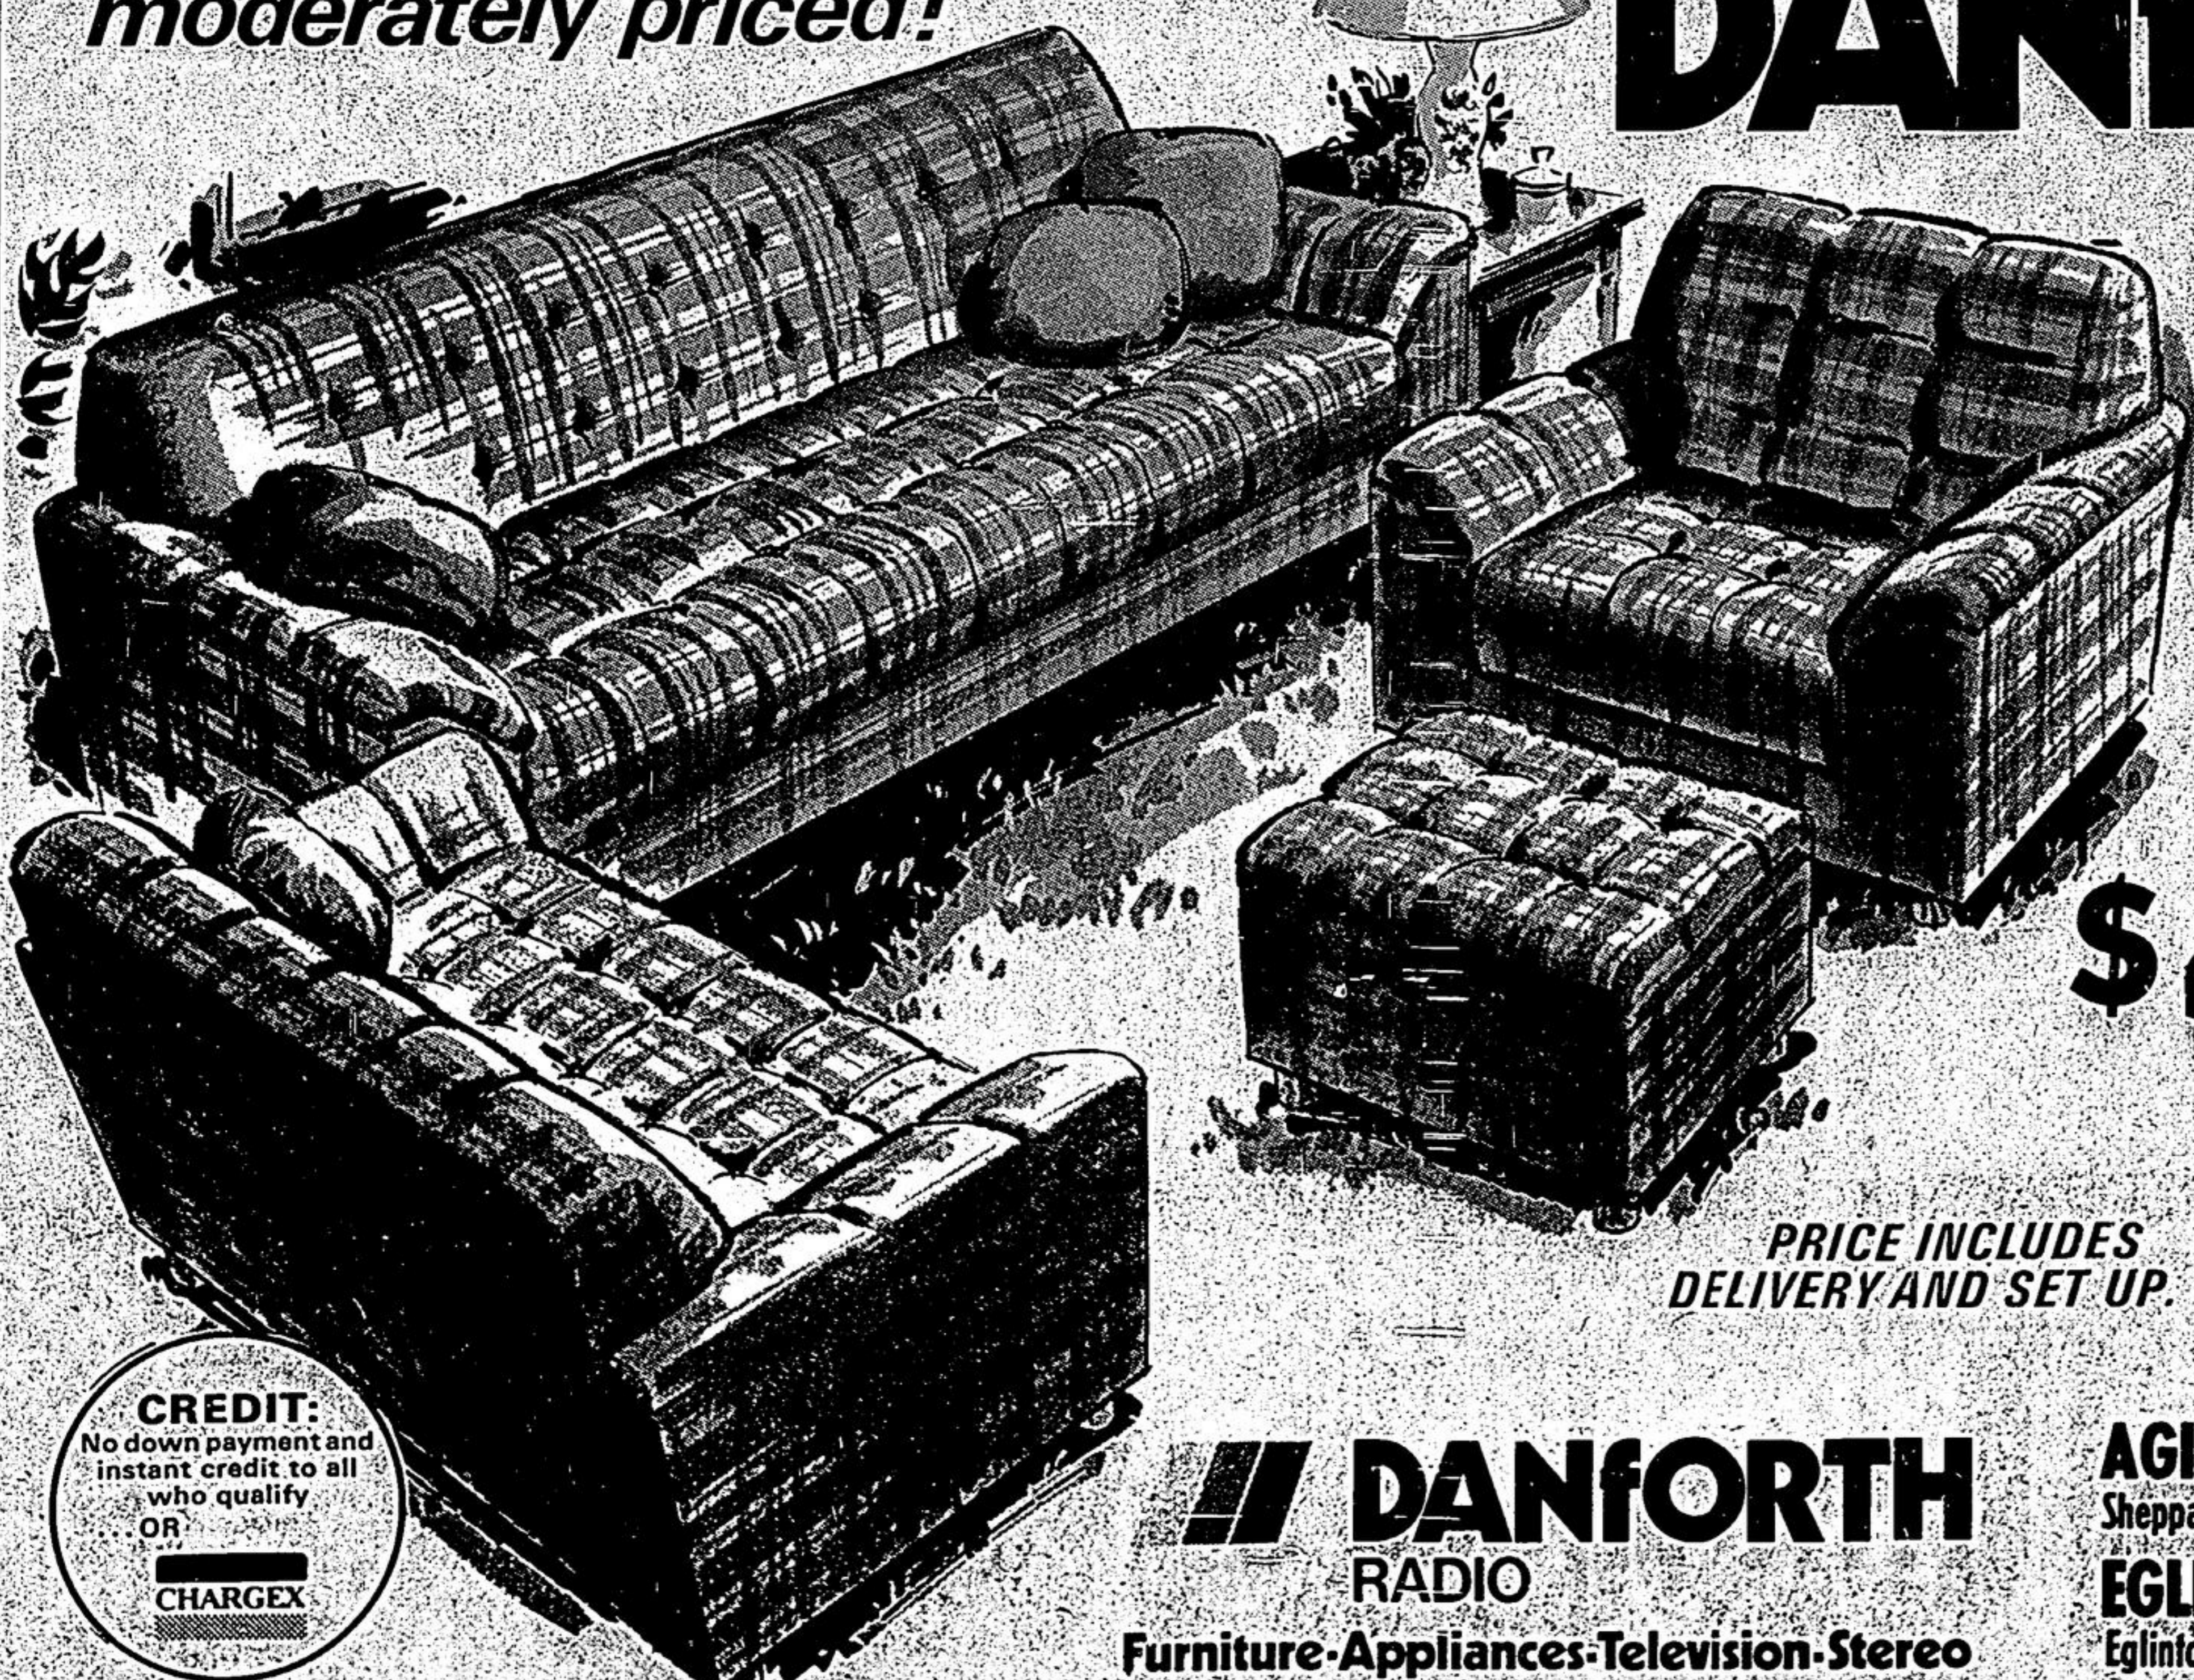

Navy, gabardine, flame.
Sizes S.M.L.

\$13.

PULL ON PANT

Navy, gabardine, flame.
In sizes 8 to 18.

\$17.

all-machine washable

PORTREL

Lisa
FASHIONS LTD.

AGINCOURT MALL: 291-2833

FAIRVIEW MALL: 491-1197

*handsomely styled...
moderately priced!*

DANFORTH

RADIO

**CONTEMPORARY 4 PIECE
LIVING ROOM GROUPING**

*SOFA • LOVESEAT •
CHAIR and OTTOMAN*

\$477

**PRICE INCLUDES
DELIVERY AND SET UP.**

Featuring—Biscuit tufted seat, back and arms. Comfortable and hardwearing no sag spring construction. Covered in rugged durable Olefin blend check tweed. Luxurious deep foam padded seating.

DANFORTH

RADIO

Furniture-Appliances-Television-Stereo

AGINCOURT MALL - 291-7306
Sheppard at Kennedy Rd.

EGLINTON SQUARE - 751-4560
Eglinton at Victoria Park

CREDIT:
No down payment and
instant credit to all
who qualify
OR
CHARGEX