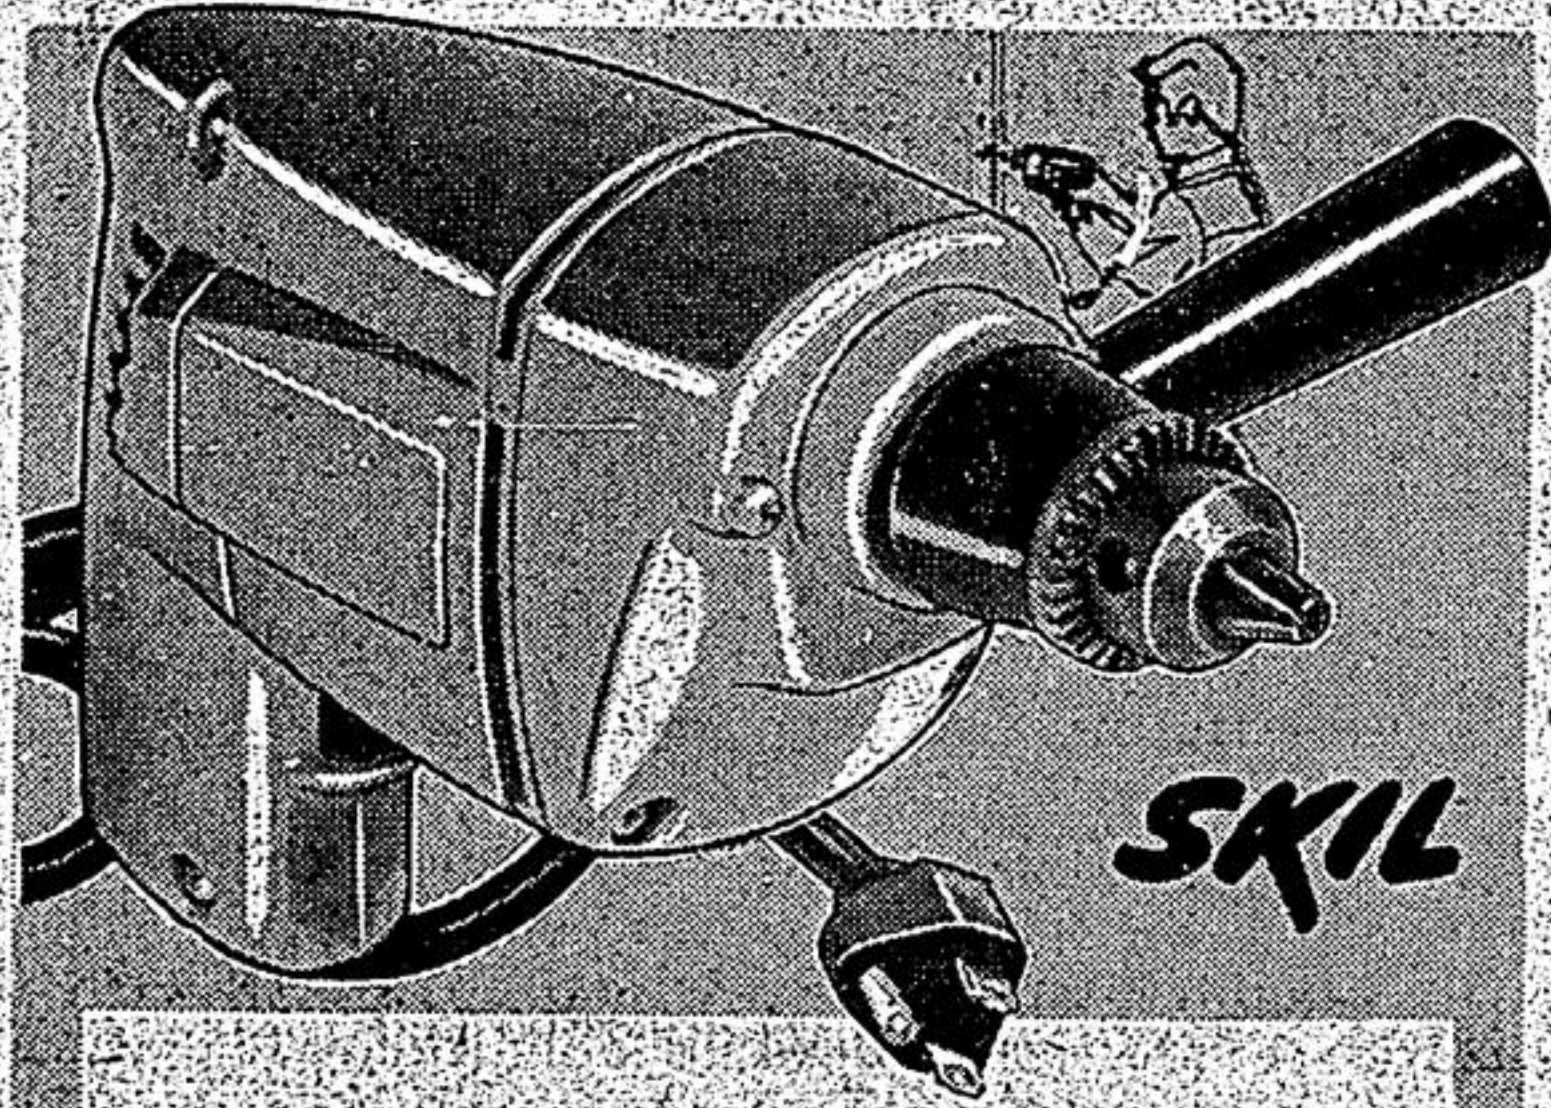

MARCH-OF-VALUES

**CANADIAN
TIRE**

Reduced!

18" Mastercraft Twin-Blade
ELECTRIC MOWER

54.95
REGULAR
\$59.95

Use your
Canadian Tire
CREDIT CARD

18" Mastercraft mower cuts a clean swath and minimizes scalping. Your lawn will be the envy of the neighborhood and you'll be dollars ahead with this March-of-Values special! 60-1731

Lots of features make this an exceptional buy!

- Twin overlapping blades
- Reliable Sunbeam 8-amp. electric motor
- Twin discharge chutes
- Short wheel base
- Chromed swing-over handle
- Finger-tip on-off switch. Less cord.

SKIL

MARCH OF VALUES SPECIAL!

SKIL 3/8" Powerful Drill

Has 750 rpm. 2.5-amp motor. Fingertip on-off switch. Locking button. Extra handle. Chuck key. Cord. Tough die-cast housing. 99-1126

13.88

Power Nut Driver-5 Sockets

Fits all electric drills. Has 1/4", 5/16", 3/8", 11/32", 7/16" sockets. Drives hexagon or square head bolts. 99-9535

1.29
SPECIAL!

SKIL

SPECIAL! 10-AMP. RATED
SKIL 7-1/4" Circular Saw

1 3/4 hp burn-out protected motor. 5,200 rpm. Combination blade included. CSA certified. 99-0061