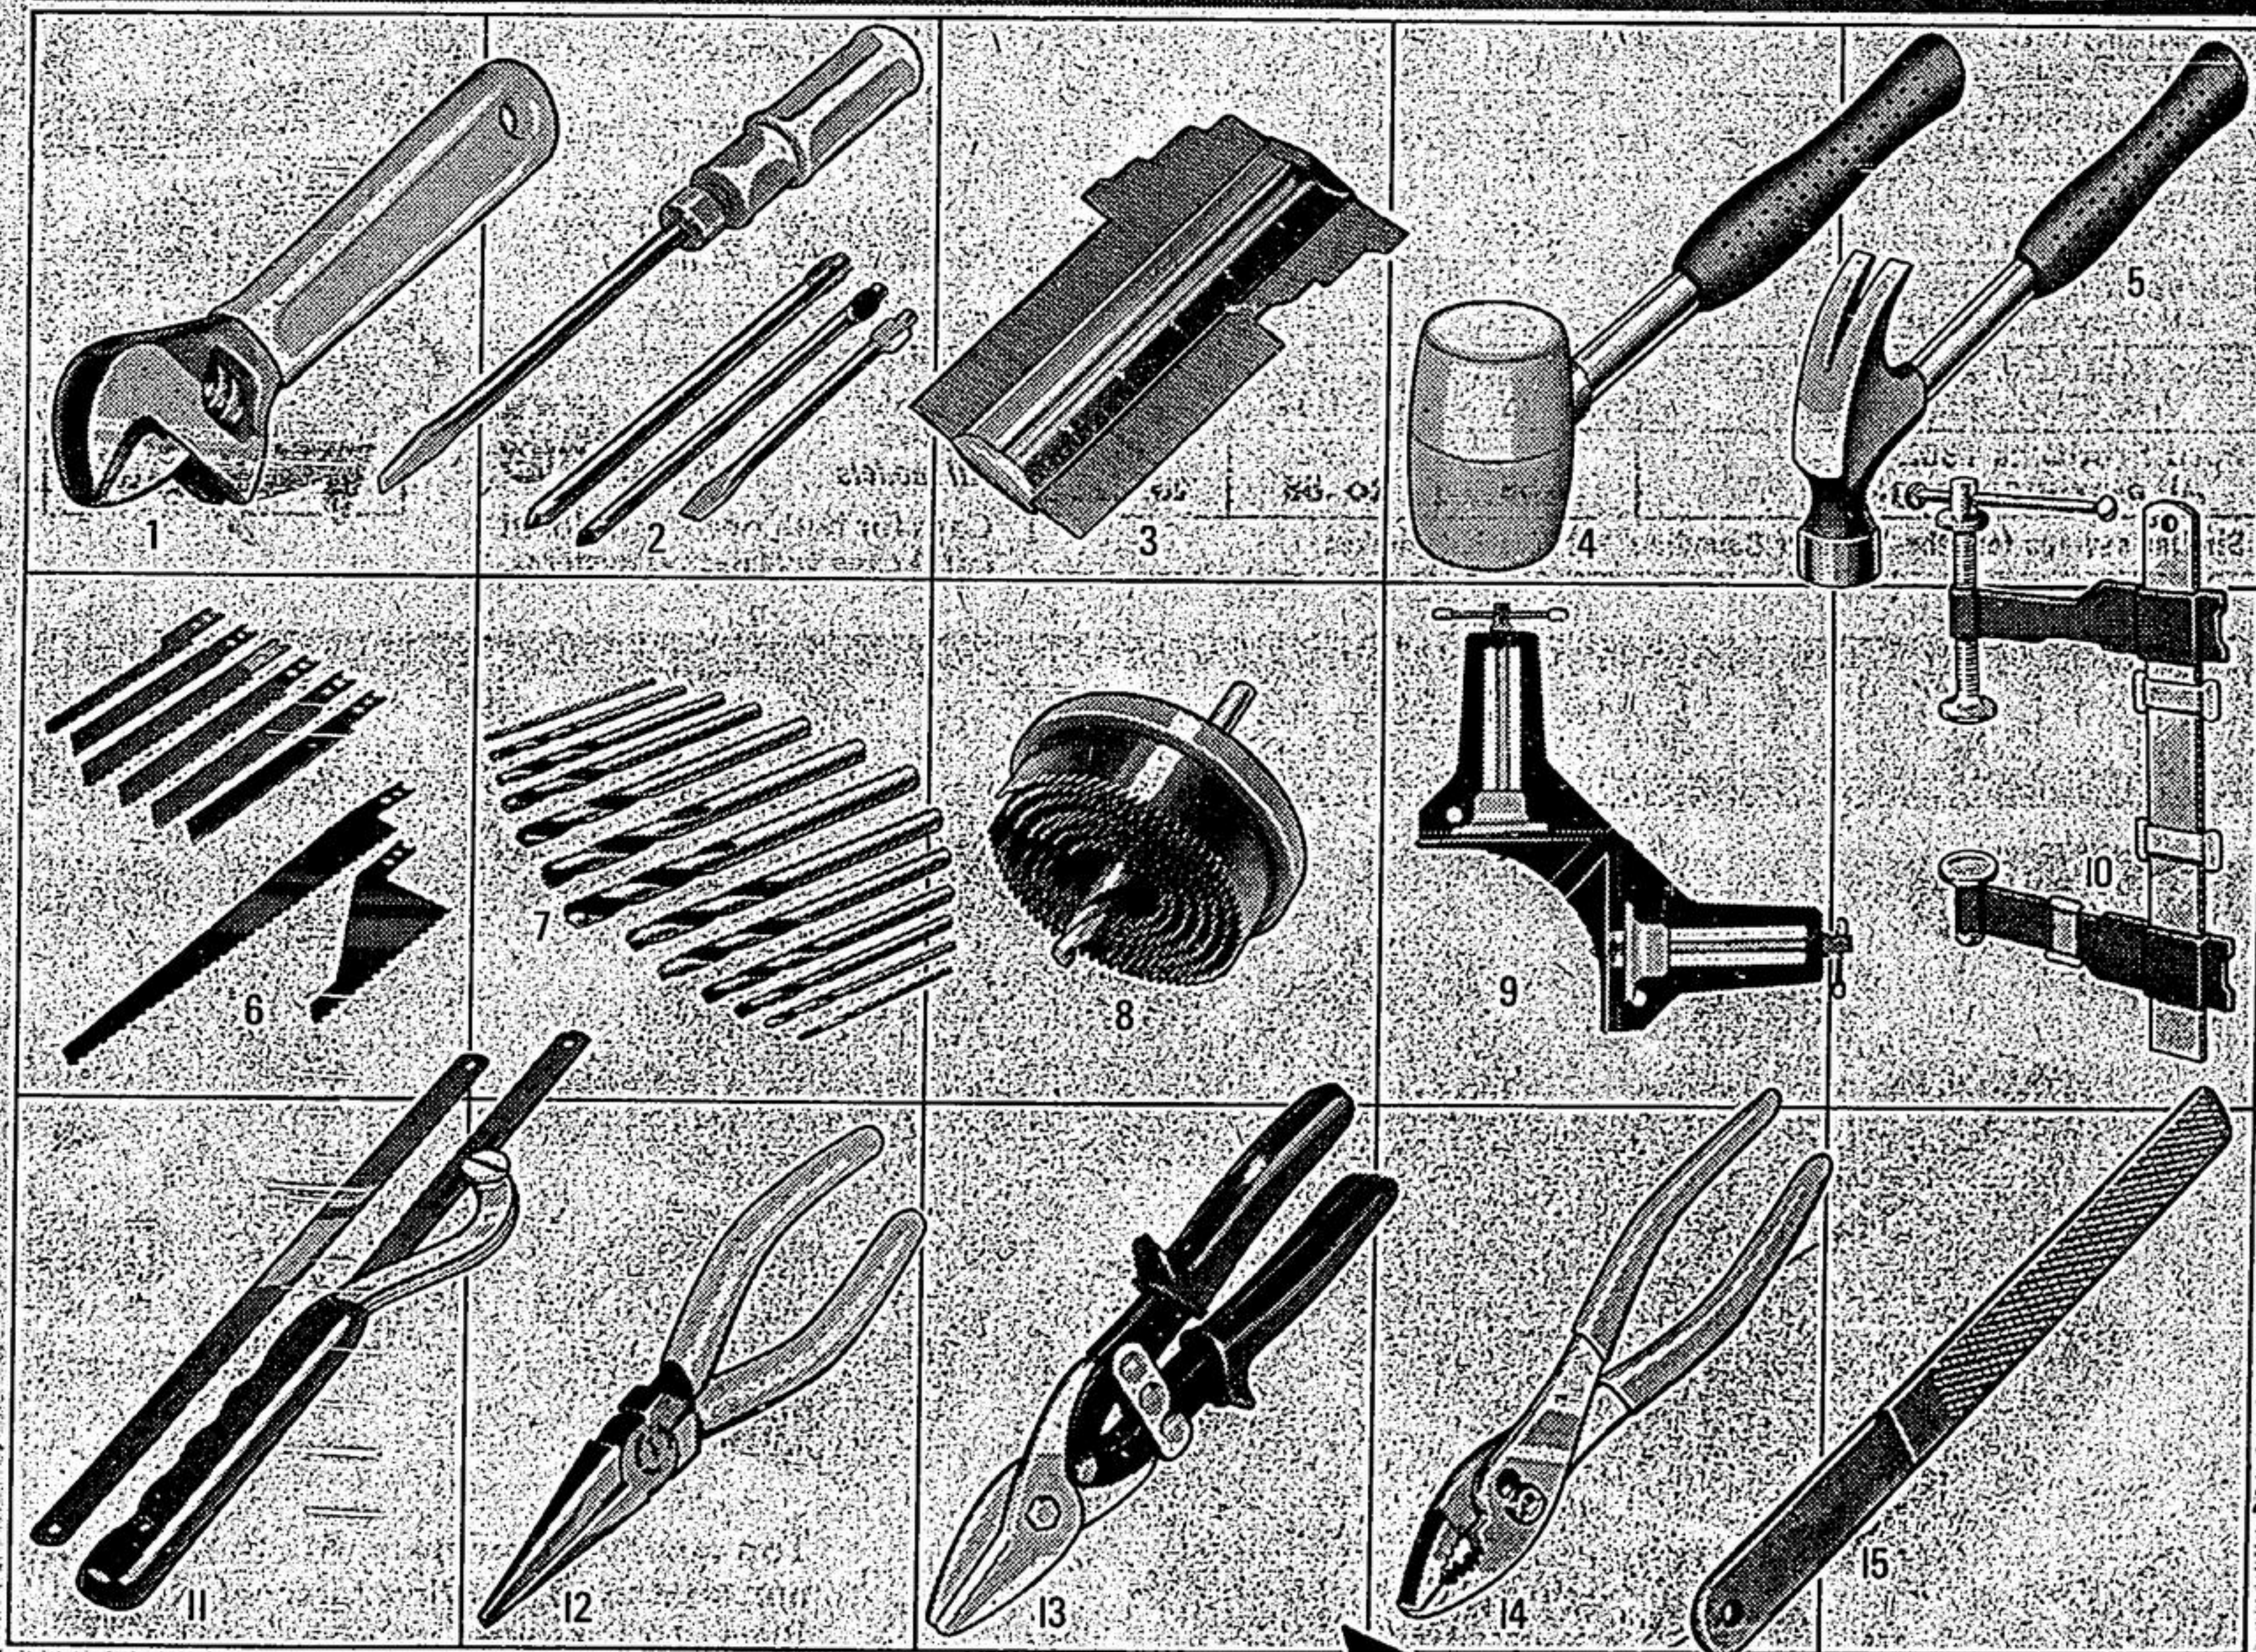

Tool Assortment Specials!

**Hurry for These
Limited Quantity Specials!**

Due to enormous supply estimation for over 270 Canadian Tire stores, there may be a variance in tool selection at different stores. 99-1340

1. Adjustable 6" Wrench
2. 5-Piece Screwdriver Set
3. Precision Pattern Maker
4. Double Face 1-Pound Mallet
5. 16-Ounce Claw Hammer

6. Set of 8 Alloy Sabre Saw Blades
7. 13-Piece Alloy Twist Drill Set
8. 7-Pce. Tempered Steel Hole Saw
9. 3" Mitre Corner Clamp
10. 6" Bar Clamp
11. Hacksaw and 2 Blades
12. 6" Long Nose Drop Forged Pliers
13. Serrated Metal Shears
14. Slip Joint 8" Pliers
15. 2-in-1 Rasp-N-File For Wood

Come in and look around. We have all your workshop needs.

Your Choice

1.39
EACH
OR
SET

EXTRA! CASH BONUS COUPONS — at most Canadian Tire Stores