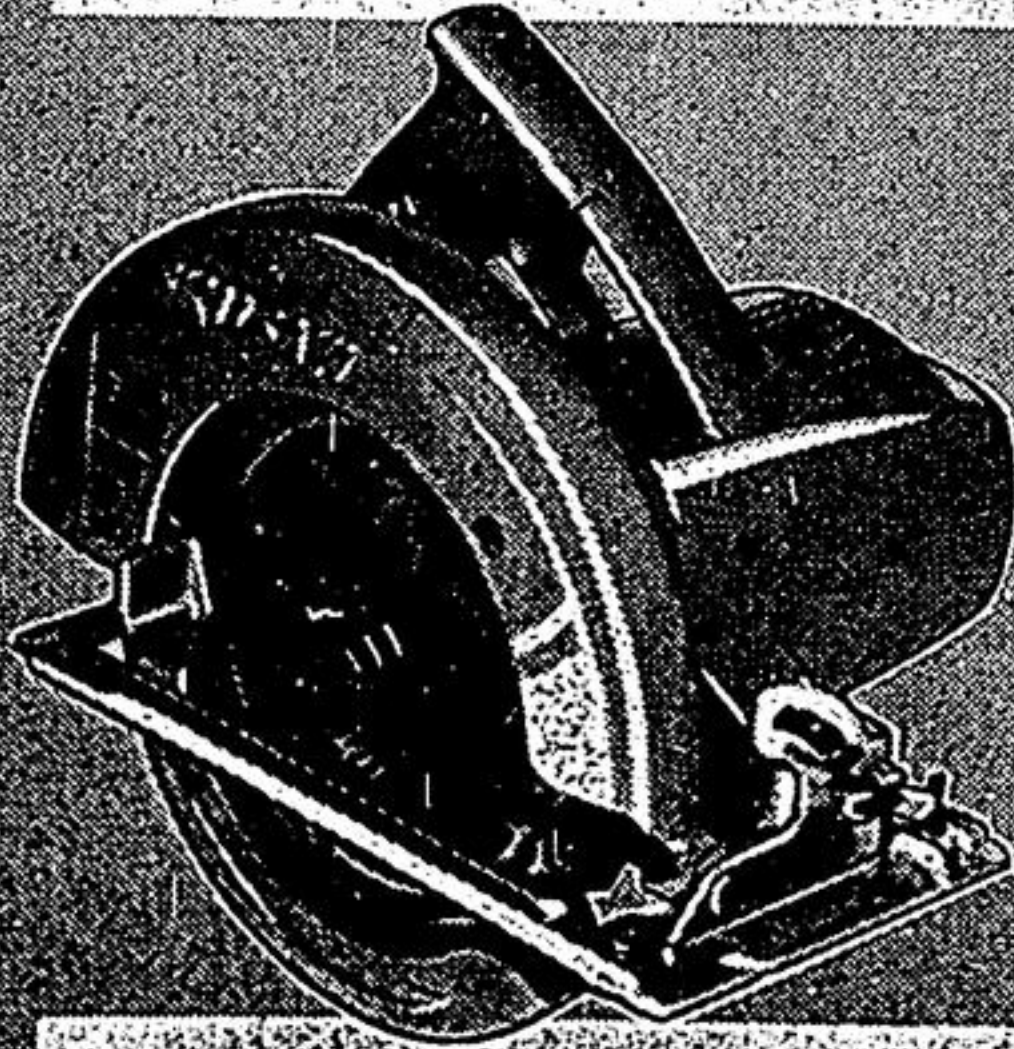

MARCH-OF-VALUES

**CANADIAN
TIRE**

Reduced!

18" Mastercraft Twin-Blade
ELECTRIC MOWER

54.95
REGULAR
\$59.95

Use your
Canadian Tire
CREDIT CARD

18" Mastercraft mower cuts a clean swath and minimizes scalping. Your lawn will be the envy of the neighborhood and you'll be dollars ahead with this March-of-Values special! 60-1731

Lots of features make this an exceptional buy!

- Twin overlapping blades
- Reliable Sunbeam 8-amp. electric motor
- Twin discharge chutes
- Short wheel base
- Chromed swing-over handle
- Finger-tip on-off switch. Less cord.

SKIL

MARCH OF VALUES SPECIAL!

SKIL 3/8" Powerful Drill

Has 750 rpm. 2.5-amp motor. Fingertip on-off switch. Locking button. Extra handle. Chuck key. Cord. Tough die-cast housing. 99-1126

13.88

Power Nut Driver-5 Sockets

Fits all electric drills. Has 1/4", 5/16", 3/8", 11/32", 7/16" sockets. Drives hexagon or square head bolts. 99-9535

1.29
SPECIAL!

SKIL

SPECIAL! 10-AMP. RATED
SKIL 7-1/4" Circular Saw

1 3/4 hp burn-out protected motor. 5,200 rpm. Combination blade included. CSA certified. 99-0061