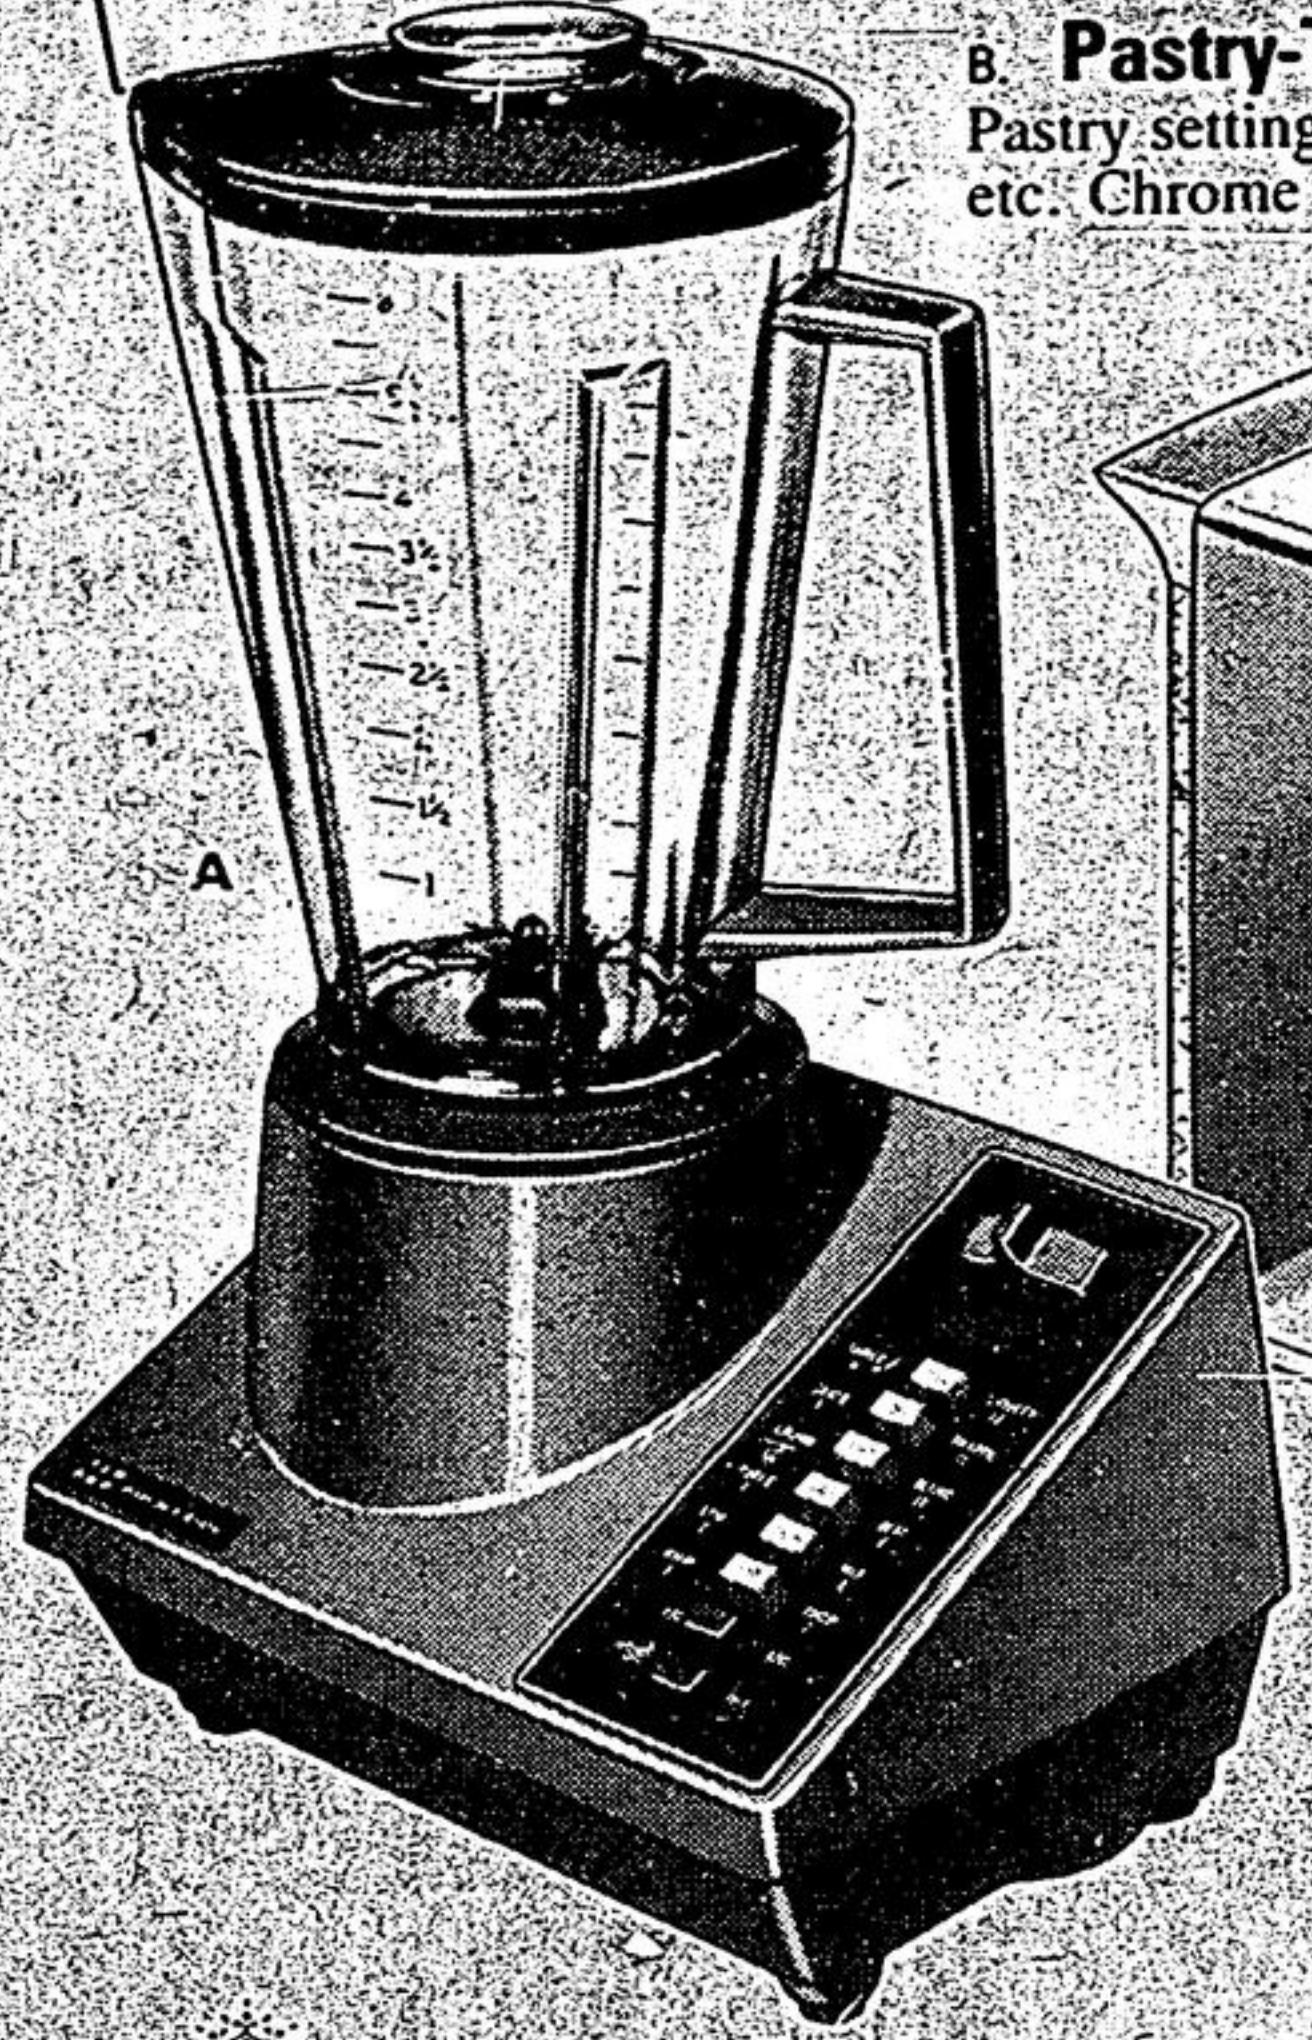

PROCTOR-SILEX

Combination Offer!

Hurry
Sale Ends
December 24th. Buy now
while quantities last!

- A. **New 12-Speed Blender**
Big 48-oz. glass jar, has removable, stainless steel blades; pushbutton control. Gold-color.
- B. **Pastry-Toast Pop-up Toaster**
Pastry setting for perfect heating of 'pop-tarts' etc. Chrome with gold-color end panels.

- C. **New Toaster-Oven**
Select-Ronic controlled heat to 500°. See-through pull-down door. Harvest gold trim.
- D. **Glass Coffee Percolator**
Taste selector for desired coffee strength. Removable 11-cup bowl with gold star motif.