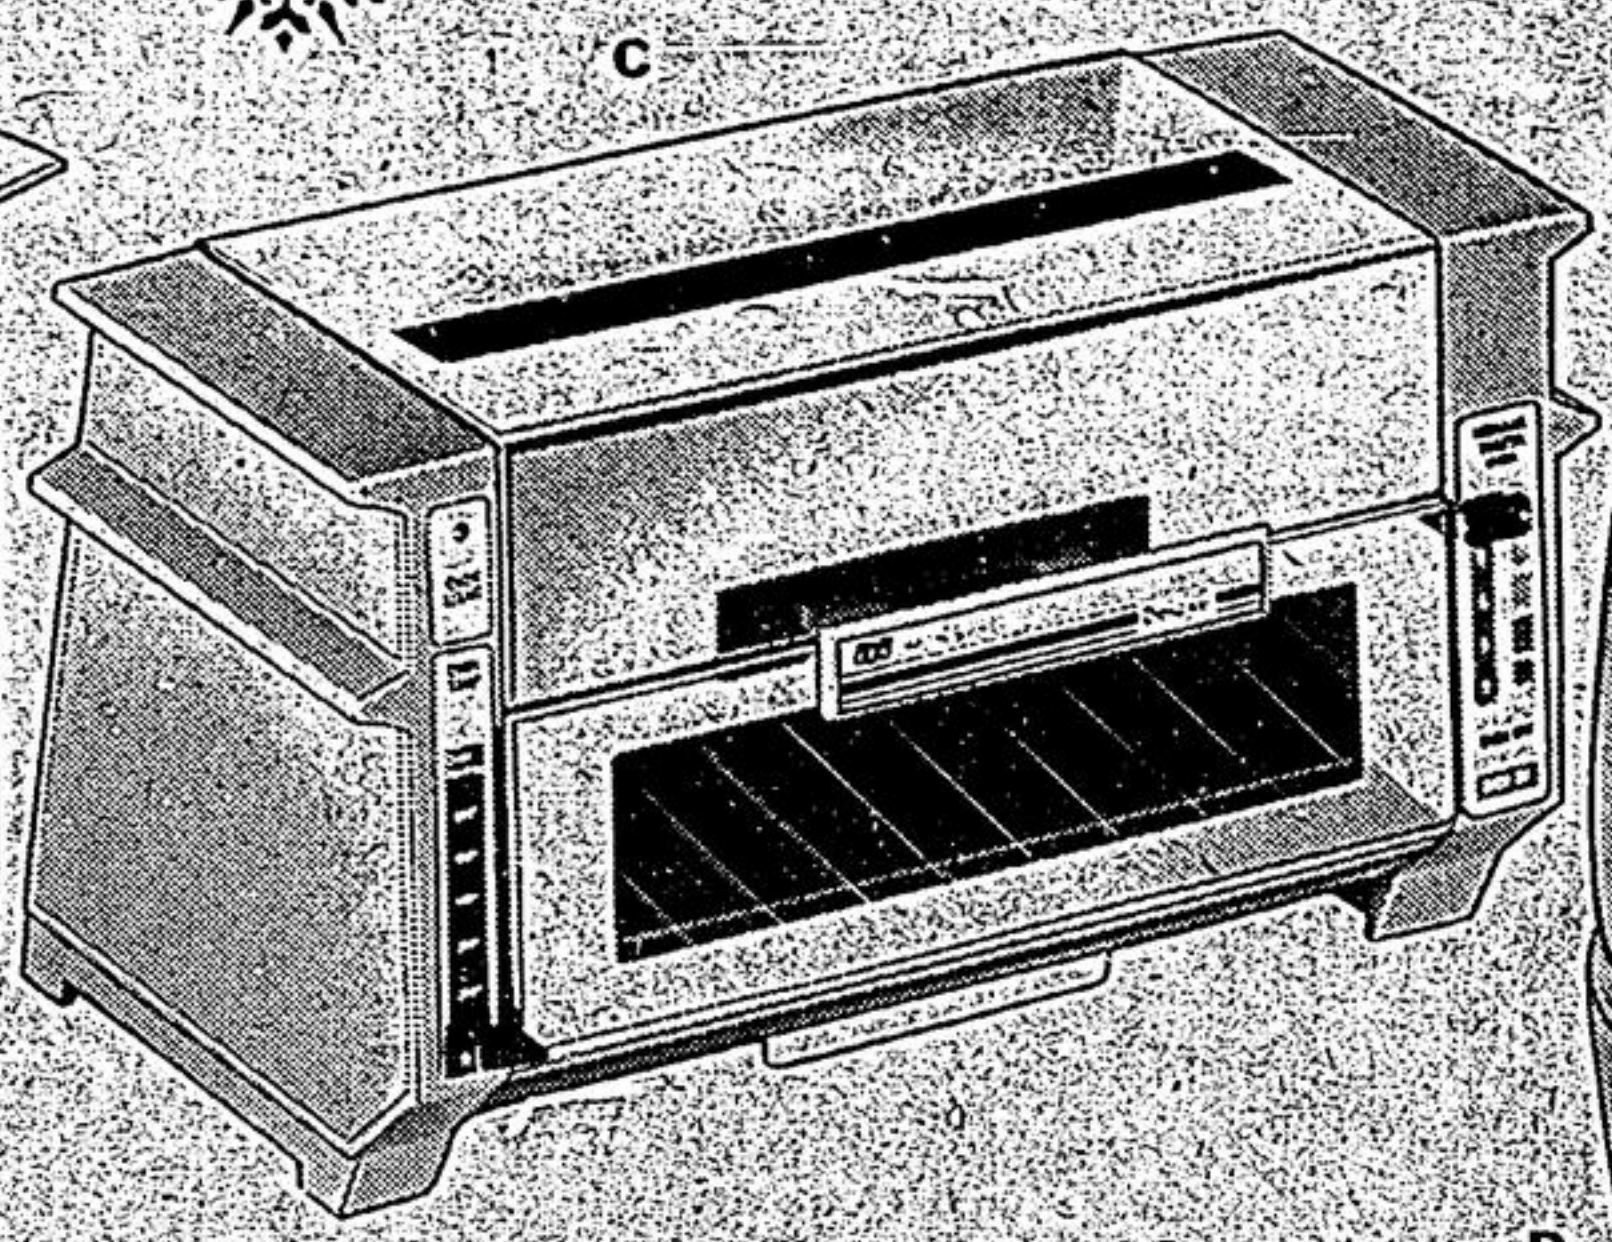

PROCTOR-SILEX

Combination Offer!

Hurry
Sale Ends
December 24th. Buy now
while quantities last!

- A. **New 12-Speed Blender**
Big 48-oz. glass jar, has removable, stainless steel blades; pushbutton control. Gold-color.
- B. **Pastry-Toast Pop-up Toaster**
Pastry setting for perfect heating of 'pop-tarts' etc. Chrome with gold-color end panels.

- C. **New Toaster-Oven**
Select-Ronic controlled heat to 500°. See-through pull-down door. Harvest gold trim.
- D. **Glass Coffee Percolator**
Taste selector for desired coffee strength. Removable 11-cup bowl with gold star motif.