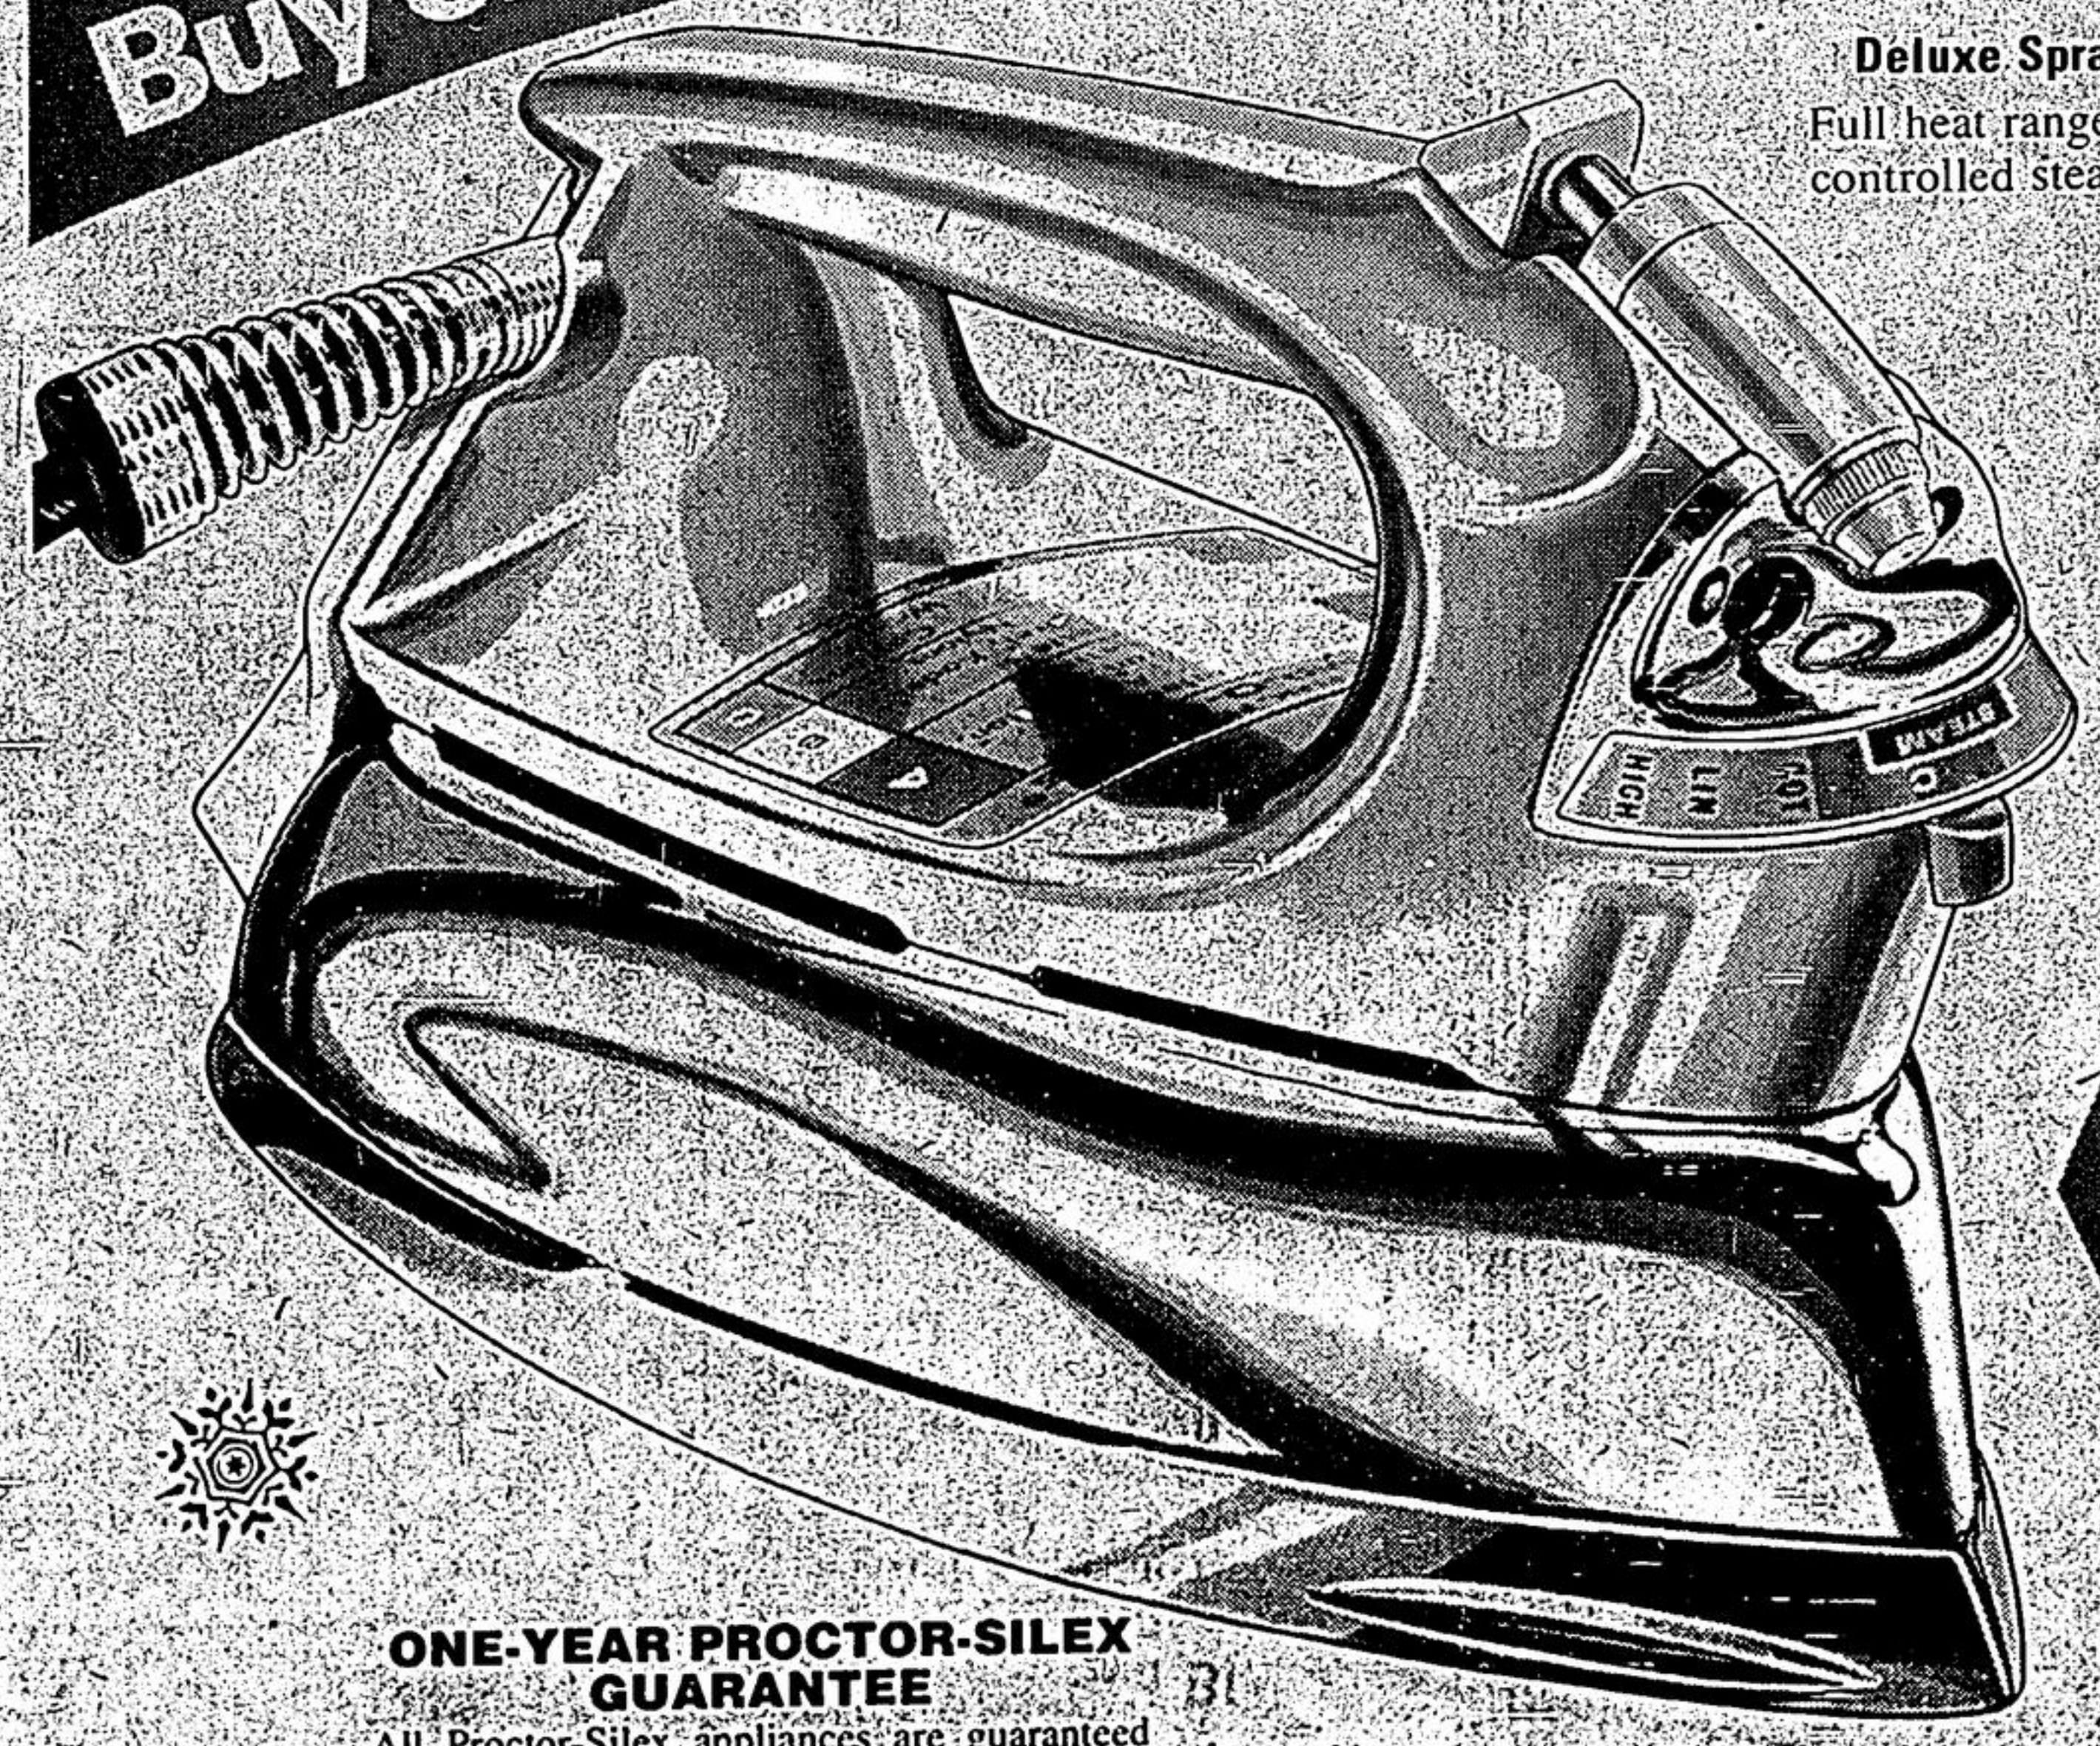

26.99
Save $3.00

15.99
Save $2.00

28.88
Save $4.11

15.99
Save $2.00

Buy one of the above at a Sale Price