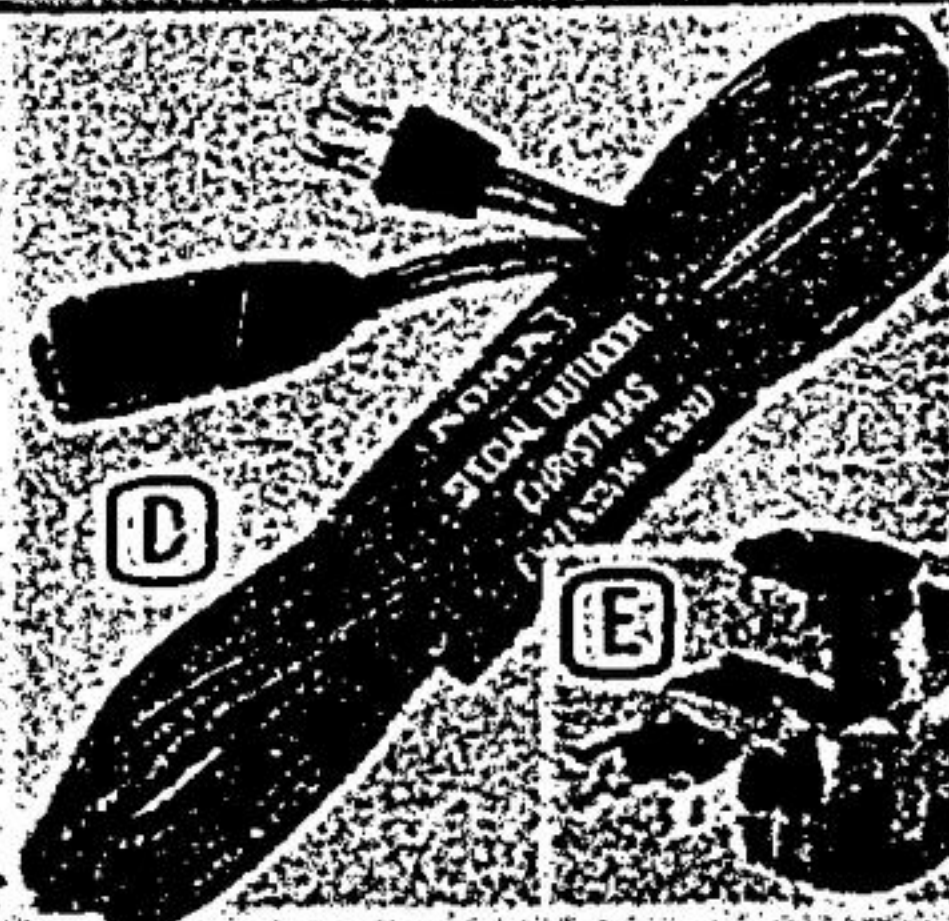

D. 15' Outdoor Extension
Reg. $1.59. Heavy-duty. 52-2443x

1.19

25' Cord. 52-2453. Reg. 2.39, $1.89

15' Indoor Cord 52-2415. 99¢

E. 3-Way Cube Tap
Brown rubber.

.39

52-1570x

Ivory Cube Tap

49¢

F. C.G.E. Coloramic Bulbs
Green, Blue or Red. 52-5402x. 2 for

.99

G. Screw-Type Fuses
15, 20, and 30-amp.

.24

H. Vinyl Plastic
66-ft. roll

.54

NOT AVAILABLE

Extra! Cash Bonus Coupons at most Canadian Tire Stores