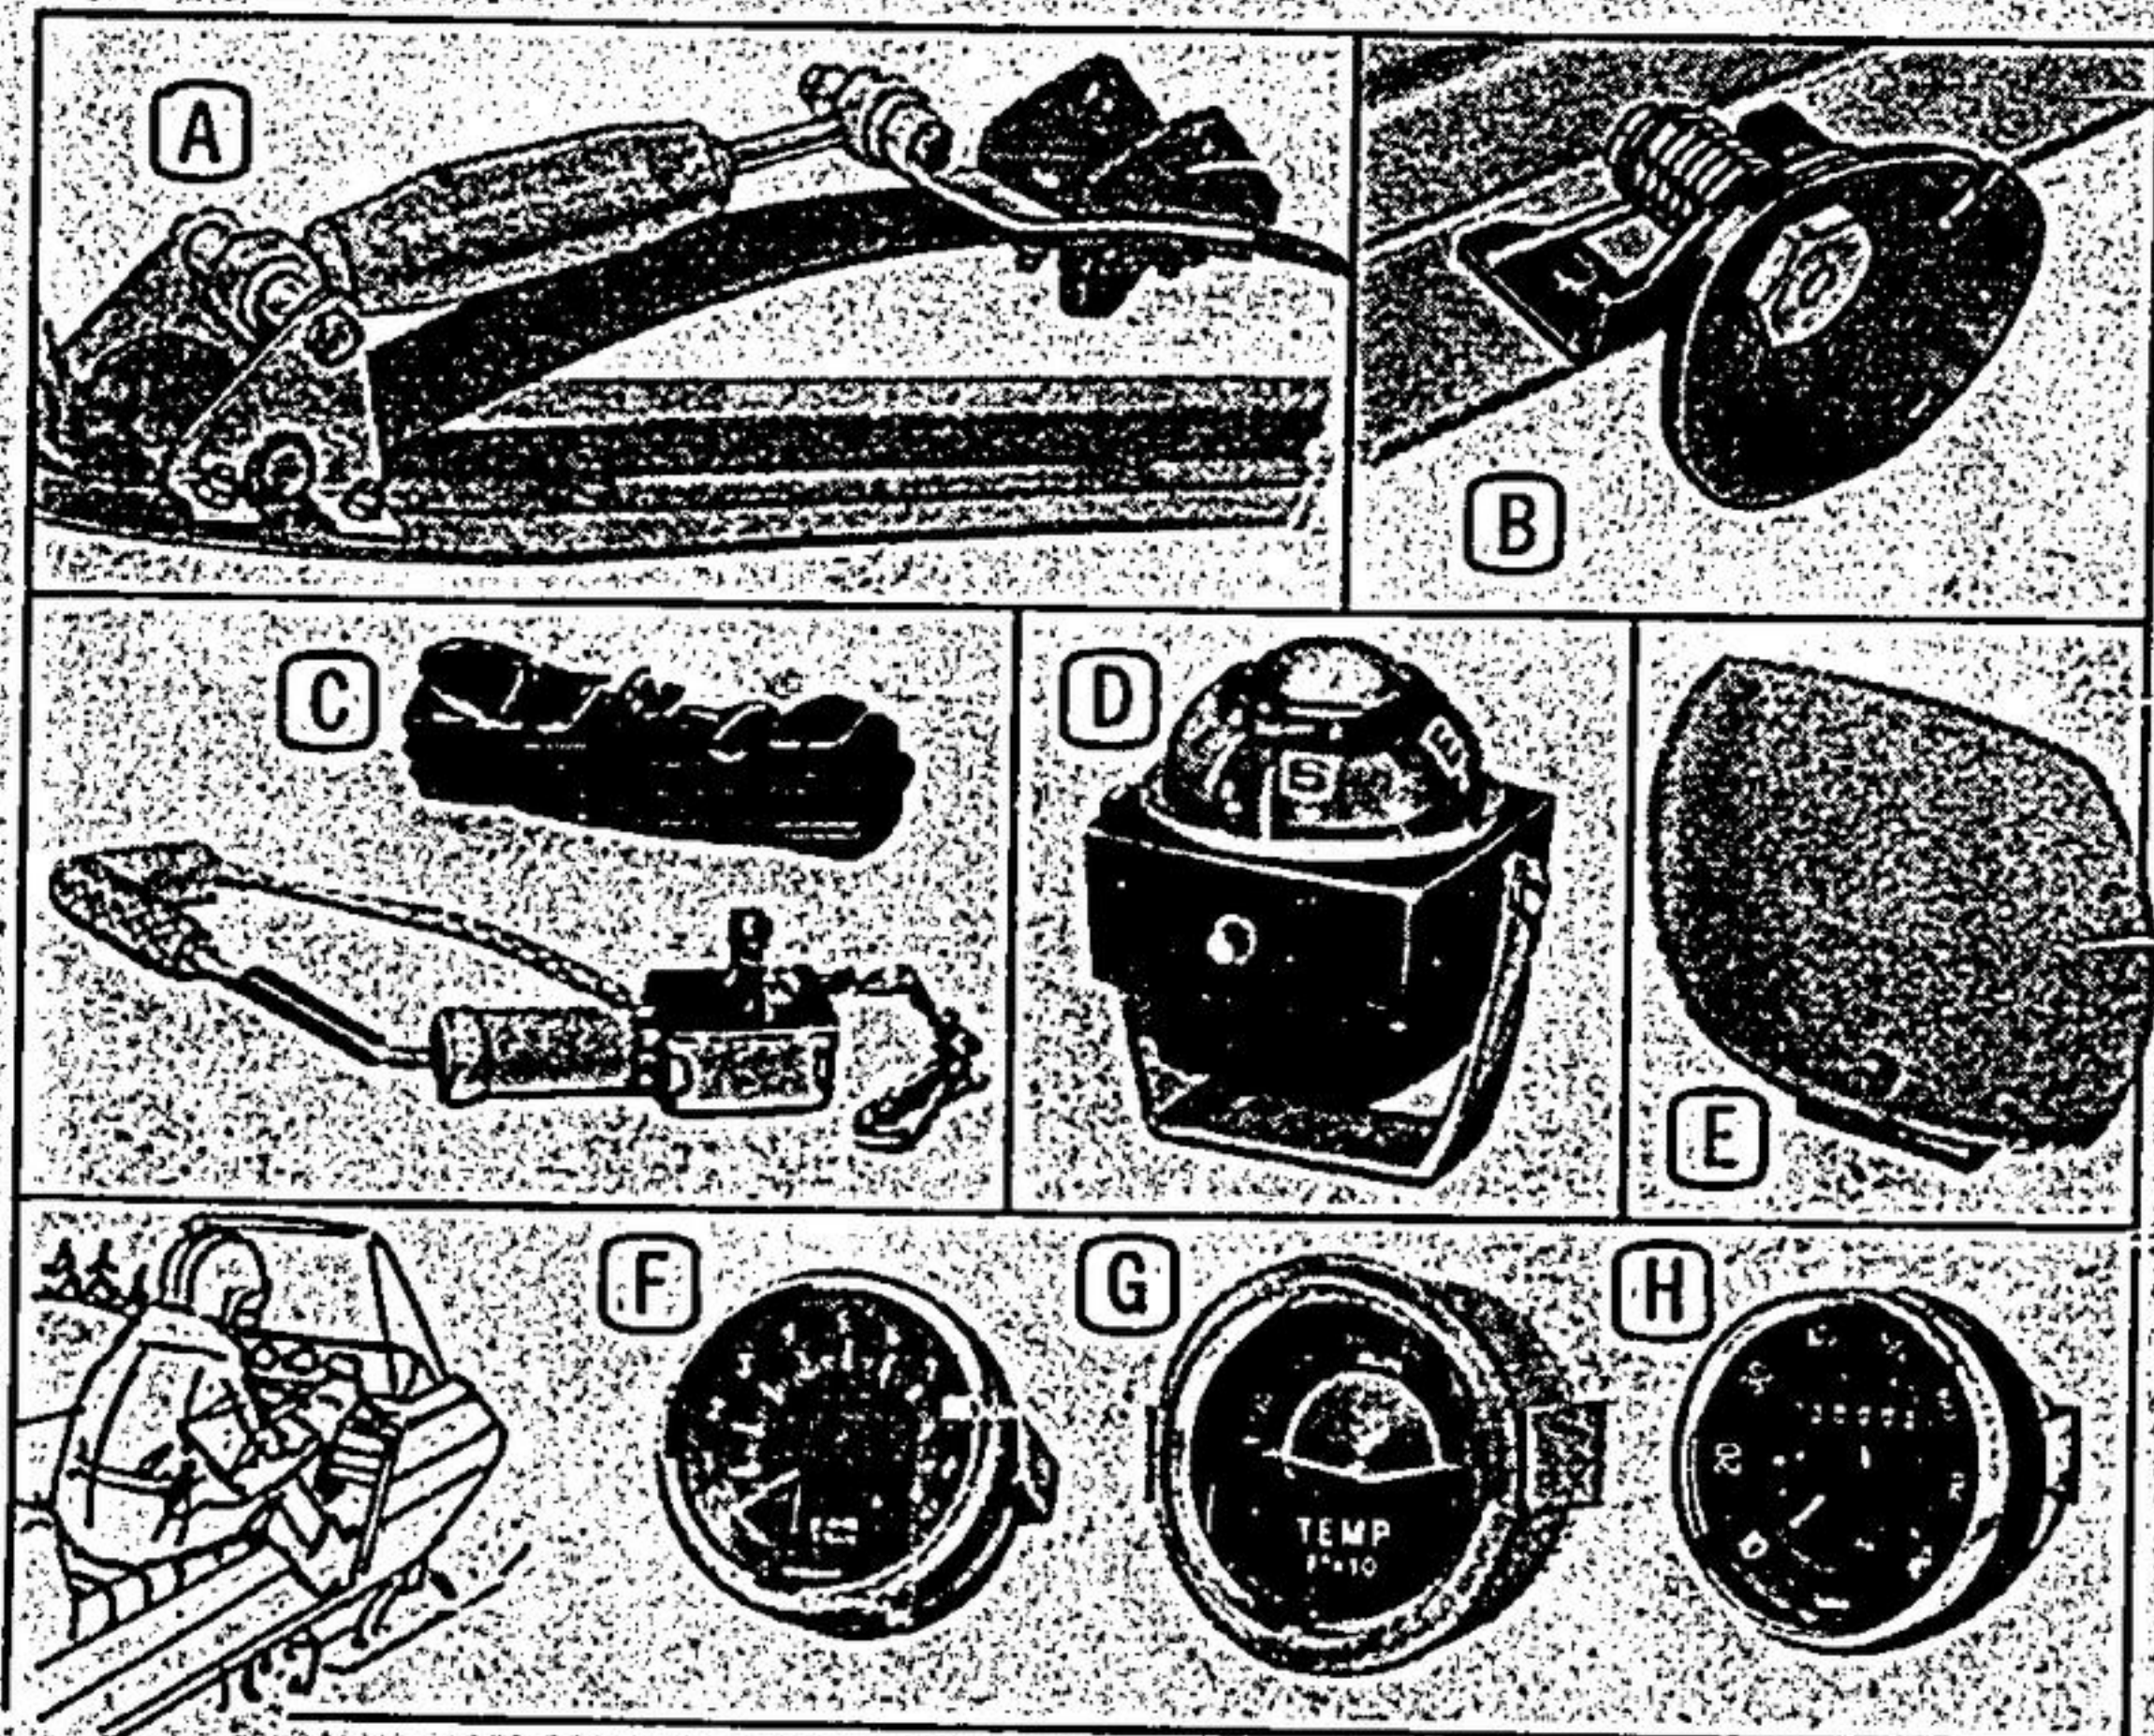

Snowmobile Accessories

A. HYDRAULIC SHOCK KIT
Over-ski mount. Excludes to CTC. Reg. $23.85

21.39

B. STEERING STABILIZER
For control on ice. Reg. $7.98

6.99

C. 'LIFELINE' KILL SWITCH
Cord, bell, switch incl. Reg. $8.95

7.99

D. COMPASS
With compensators. Reg. $5.98

5.29

E. SAFETY MIRROR
5 1/2" x 4" convex face. Reg. $3.49

2.88

F. TACHOMETER — 0 to 10,000 RPM. Reg. $29.95

26.95

G. TEMPERATURE GAUGE
From 30° to 600° F. Reg. $24.29

21.85

H. SPEEDOMETER — 10 to 80 mph. Reg. $23.29

20.95

ADAPTER — for above. Reg. $5.89

5.30

Winter VALUES
for young ones
Snow-Cart

6.29

Molded polyethylene with hand straps. Guide brakes for steering, stopping. 38" long. 82-6004

Baby Sleigh
9.99

Natural finish hardwood with slat-type backrest. Wide runners; D-grip handle. 34" long. 82-5014