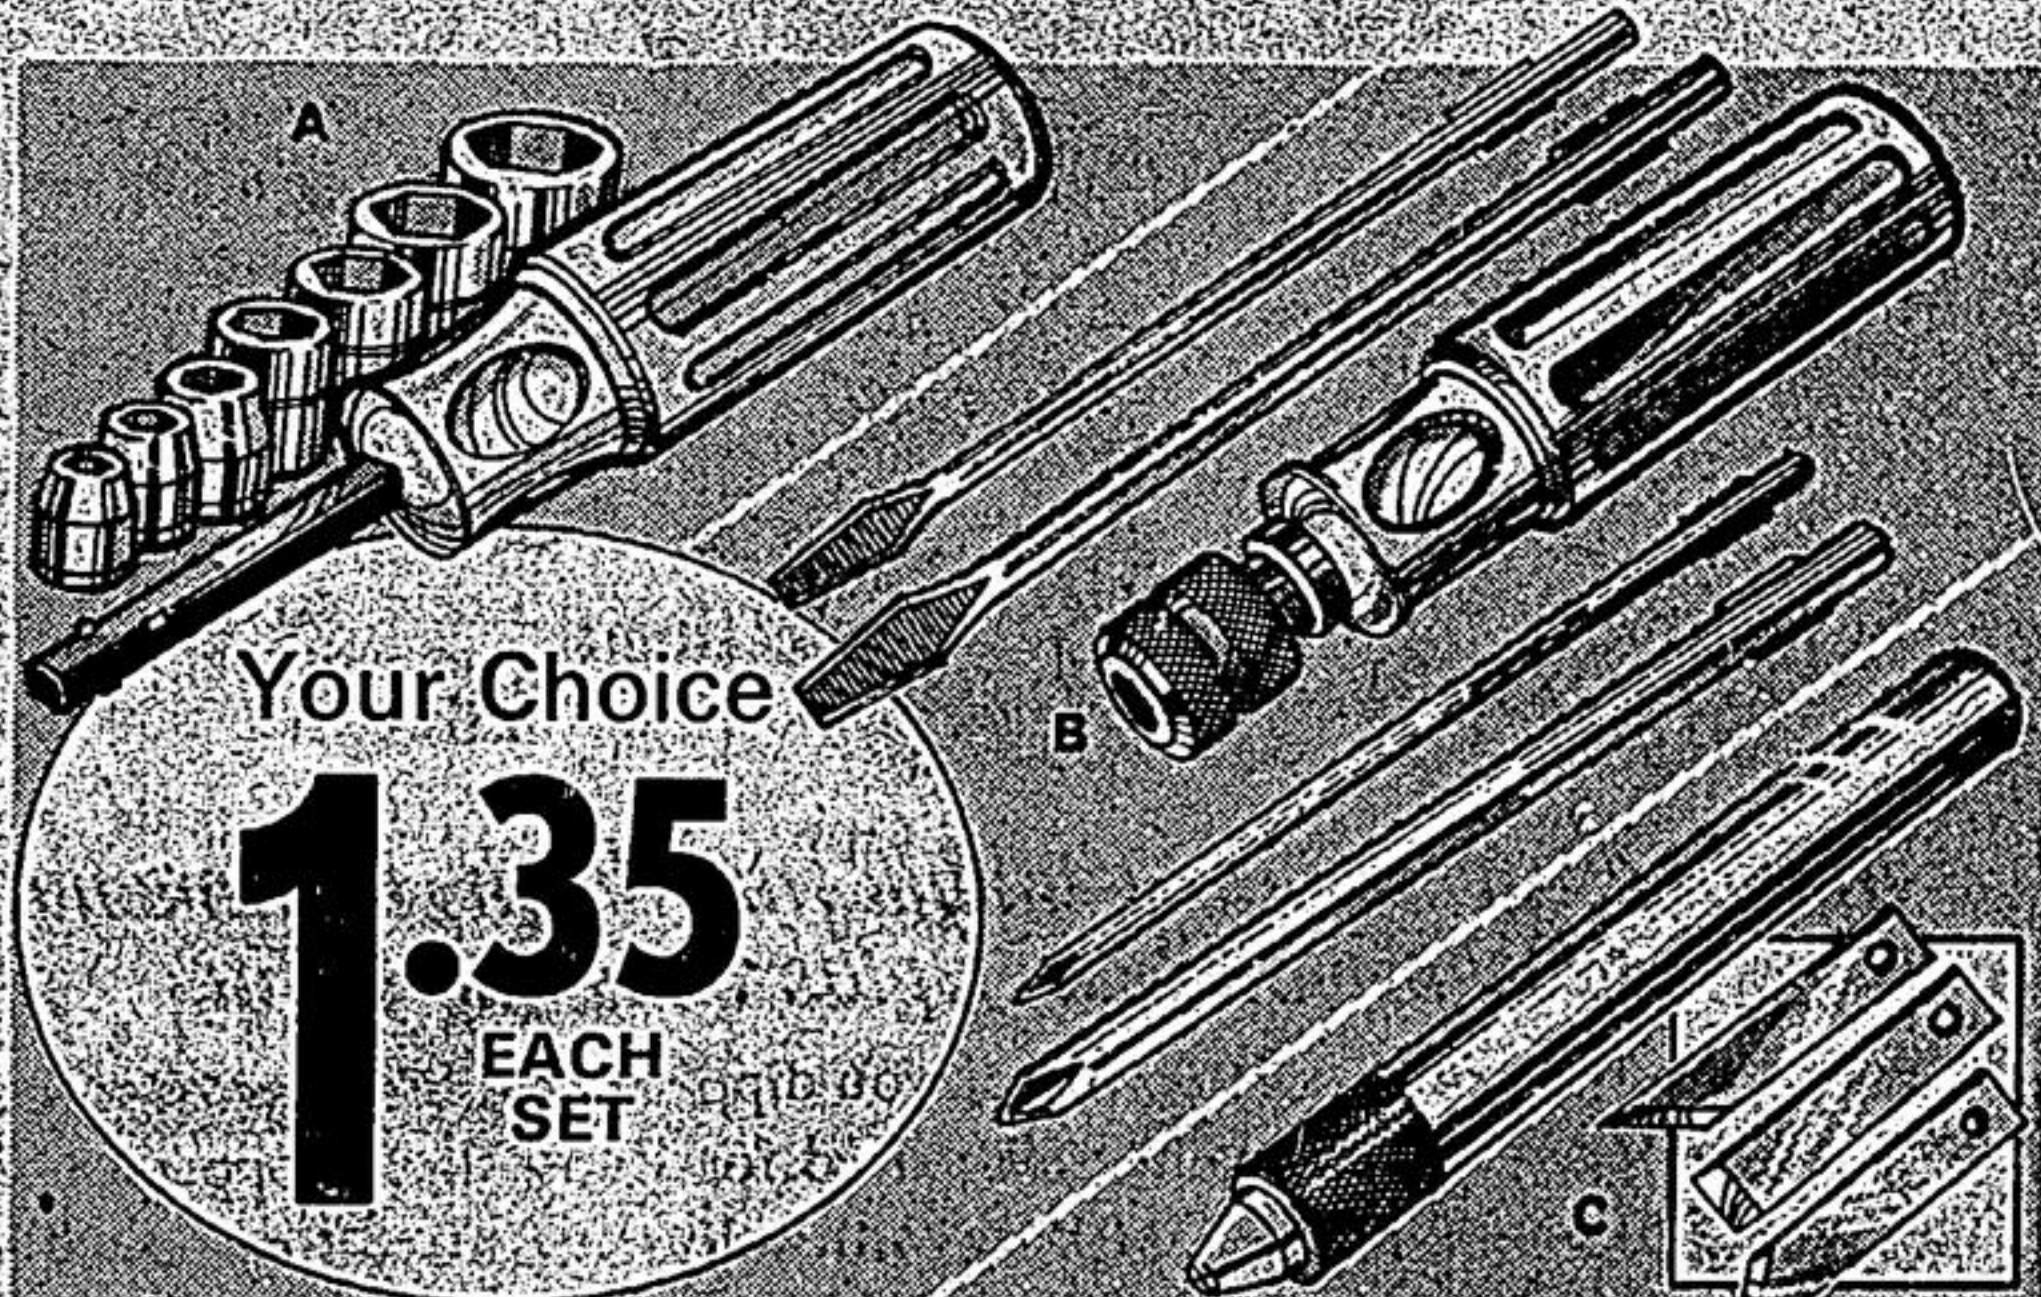

Your Choice
1.35
EACH SET

Special! Assorted Tool Sets...

A. 8-PC. SOCKET SET

1/4" drive, large handle. 3/16", 7/32", 1/4", 5/16", 11/32", 3/8" and 7/16" sizes. Set, $1.35

B. 5-PC. SCREWDRIVER SET

Handle, interchangeable blades—Standard 3/16" x 3", 1/4" x 4 1/2", Phillips type #1 and #2. Set, $1.35

C. 4-PC. HOBBY KNIFE SET

Interchangeable blades to cut leather, paper, light weight wood, cloth and plastic. Set, $1.35