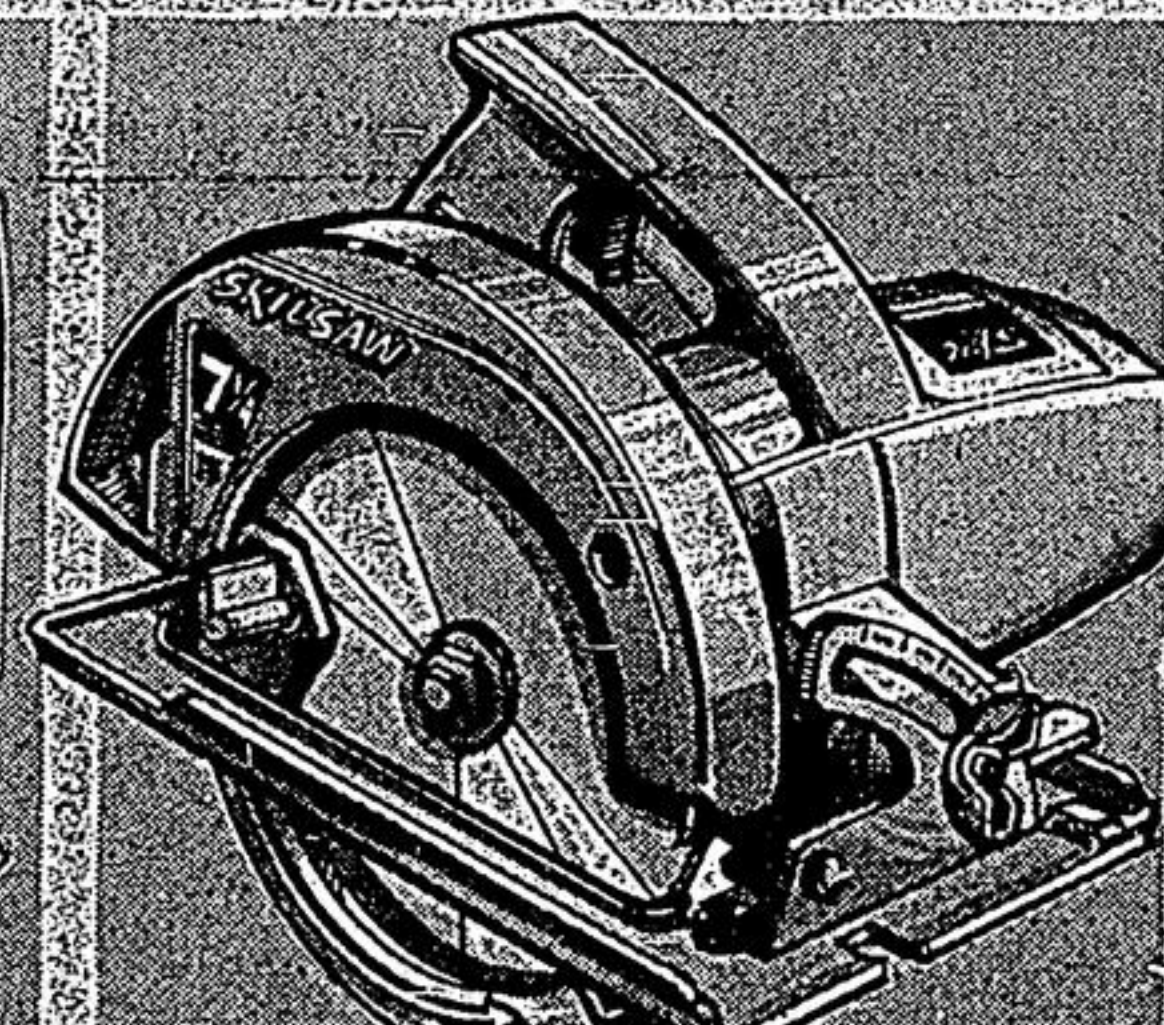

Snappy cut-in price on the great Mighty Mite Bantam — for Early Bird shoppers! Beautifully-balanced, lightweight (about 8½ lbs.) with blade and 10" guide-bar. Tough 34 c.c. (2.1 cu. in.) motor; 13-oz. fuel and 3-oz. oil tanks. Trigger-control oil tank. 2-yr. warranty. 58-5609

BLACK and DECKER #5731  
**2-Speed 3/8" Drill**

REG. \$17.95  
**15.95**

Hi-speed for wood/compositions; low for metals/plastics; 2.5 amp burnout-protected motor. 54-2833

BLACK and DECKER #7535  
**2-speed Jigsaw**

SPECIAL PRICE  
**15.95**

Calibrated shoe tilts for bevels up to 45°. Lo-speed for metals; hi for wood/compositions. Blade incl. 99-1337

FAMOUS SKIL MAKE  
**7 1/4" Circular Saw**

SPECIAL PRICE  
**29.95**