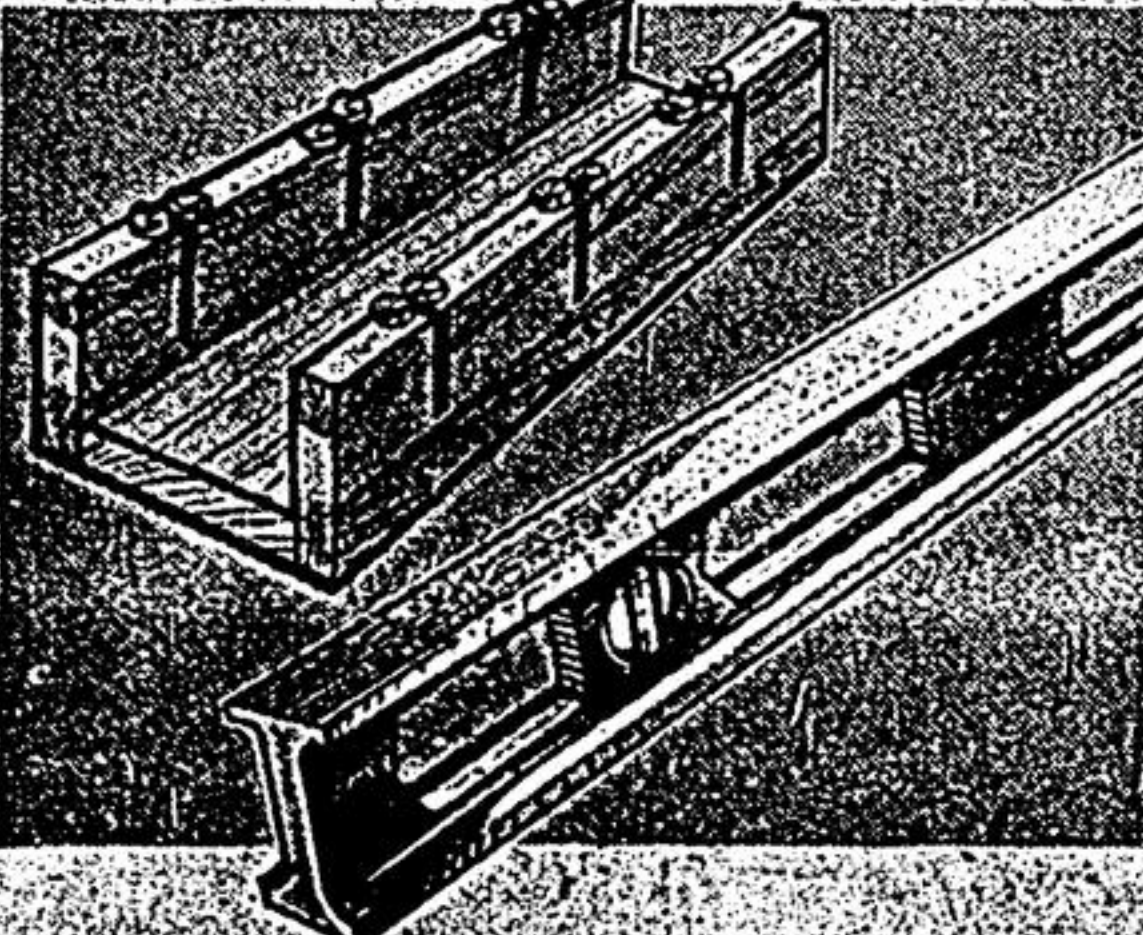

**.69**

HANDYMAN'S BUY!  
**Mitre Box**

SPECIAL PRICE  
**3.99**

Standard hardwood slotted to take 45° mitres right or left, 90° cross-cuts. By Stanley. 99-1155

ALUMINUM  
**24" Level**

SPECIAL PRICE  
**3.99**