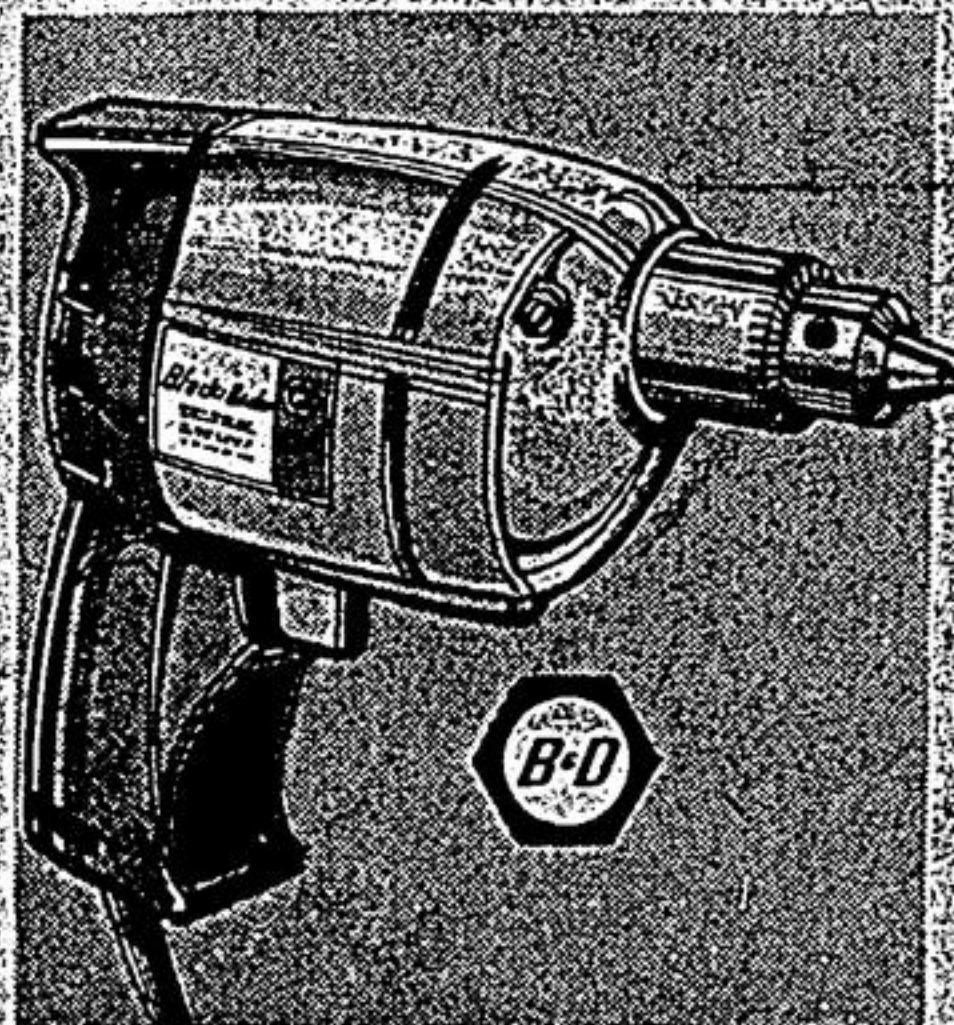

Snappy cut-in price on the great Mighty Mite Bantam — for Early Bird shoppers! Beautifully-balanced, lightweight (about 8½ lbs.) with blade and 10" guide-bar. Tough 34 c.c. (2.1 cu. in.) motor; 13-oz. fuel and 3-oz. oil tanks. Trigger-control oil tank. 2-yr. warranty. 58-5609

BLACK and DECKER #5731  
**2-Speed 3/8" Drill**

REG. \$17.95  
**15.95**

Hi-speed for wood/compositions; low for metals/plastics; 2.5 amp burnout-protected motor. 54-2833

BLACK and DECKER #7535  
**2-speed Jigsaw**