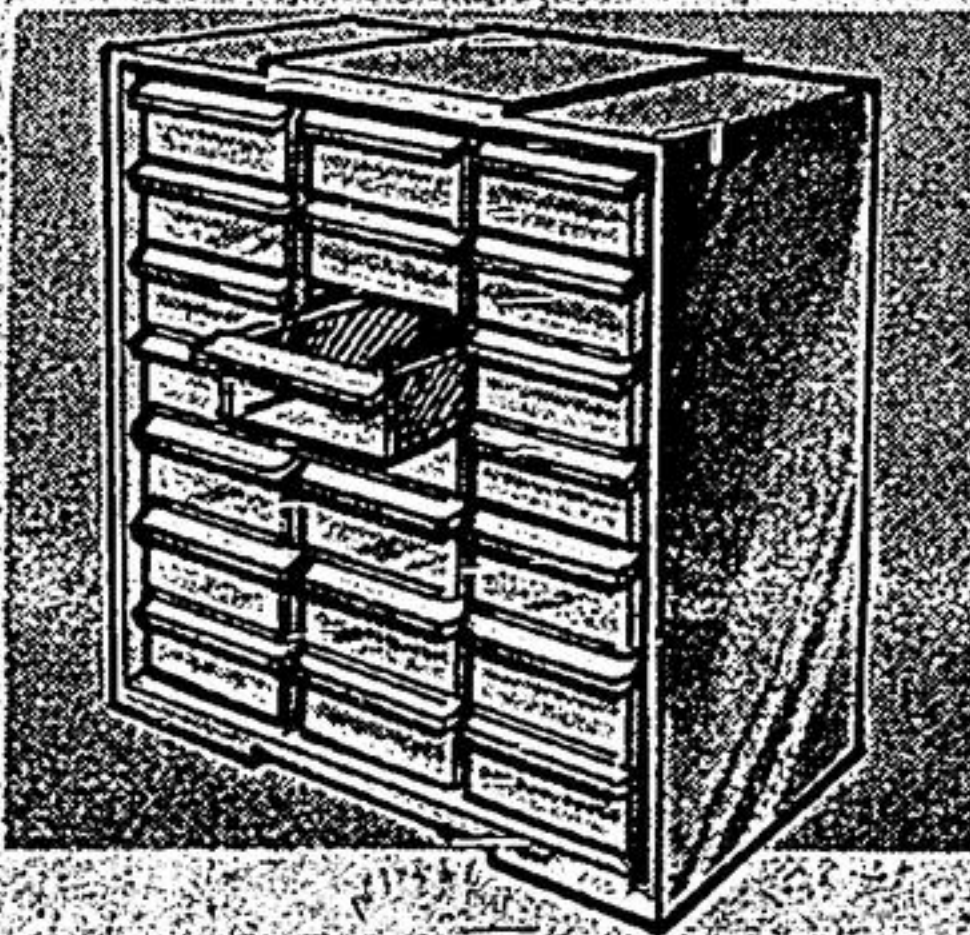

SAVE! 5-in-1
Hobby Tool

REG. $4.19
3.69

Pencil-type; fast-heat tips for soldering; plastic joining/cutting; tooling; wood-burning. 58-6300

21-DRAWER
Parts Cabinet

SPECIAL PRICE
4.19

Storage for fish-hooks, lures, hobby or art supplies, etc. See thru drawers, labels. 99-1193

Ronson Gift Lighter

TYPHOON LIGHTER, RONSONOL FUEL AND FLINTS

2.99
SPECIAL

Satiny-golden-finish lighter complete with Ronsonol fuel can and 5 flints. Handsome gift set! 99-1216