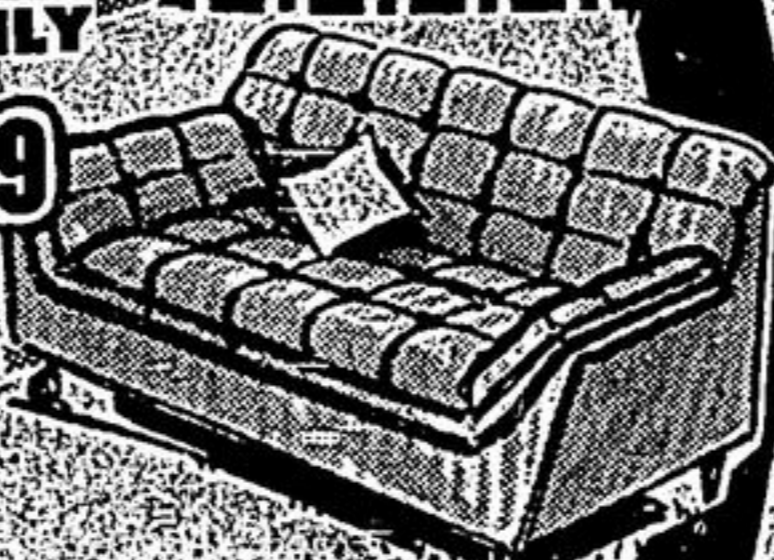

Temporary PRICE FREEZE SALE

YOU SAVE NOW BECAUSE WE SAVED EARLIER... ANOTHER REASON WHY BAD BOY HAS ONTARIO'S BEST VALUES ON LIVING ROOM FURNITURE...

BAD BOY HAS MORE THAN 4 MILLION CUBIC FEET OF WAREHOUSE SPACE FILLED WITH UP-TO-THE-MINUTE FRESH NEW STYLES. A WIDE CHOICE OF FABRICS AND FINISHES AND THE LATEST MODELS IN APPLIANCES AND TV'S. YOU CAN CHOOSE FROM HUNDREDS (NOT JUST THE USUAL ONE OR TWO). SMART SHOPPERS WANT UNLIMITED SELECTION - NATURALLY BAD BOY'S GOT IT!

THE LOOK OF TODAY EVERYONE APPRECIATES!

FROM BILTMORE

TUXEDO STYLE SOFA

(COVERED IN A HARD-WEARING DECORATOR SELECTED FABRIC)

$168⁸⁸

PRICE FREEZE

SOFA FEATURES AN ATTRACTIVE HARD-WEARING HERCULON-LIKE BLEND FABRIC STYLED TO TAKE FAMILY LIVING. HONEY COLORED FABRIC ON ROLL-ABOUT CASTERS.

EASY ROLL-ABOUT CASTERS

SOFA ONLY

THE FAVORITE OF CREATIVE PEOPLE

CONTEMPORARY STYLE *amark* SOFA

SOFA ONLY

$188⁹⁹

LOVE SEAT

HIGH BACK CHAIR

PRICE FREEZE

ALSO AVAILABLE AT SALE PRICES BUY ONLY THE PIECES YOU WANT NOW. ADD LATER

LOW BACK CHAIR

OTTOMAN

GREATER SELECTIONS GREATER SAVINGS

2 pce. SOFA & CHAIR FRENCH PROVINCIAL

HIGH QUALITY PUFFED BROCADE 2" FOAM BACKS. 4 1/2" FOAM CUSHIONS. KILN DRIED FRAMES THAT ARE GLUED, SCREWED, DOUBLE DOWELED.

CUSTOM CRAFTED BY FUTURAMA

save $50

YOUR CHOICE

SOFA AND CHAIR

OUR REGULAR TAGGED PRICE $349.99

$299⁹⁹

FROM BILTMORE HERE'S A FANTASTIC SPANISH SOFA AND MATCHING CHAIR. NOTE THE DARK OAK FINISH SHOWOOD AND IMPORTED VELVET.

2 pce. SPANISH STYLE SOFA & CHAIR

YOU'LL FIND LIVING ROOMS BY FAMOUS MAKERS LIKE LANARK, BEVERLEY, FUTURAMA, GOLD CREST FUTORIAN, HOUSE OF BILTMORE, BRAEMORE, AND JAYMAR, TO FIT ANY DECOR AND THEY'RE ALL READY FOR IMMEDIATE DELIVERY...

2 PC. SOFA AND CHAIR

BY STANDARD

PRICE FREEZE SALE $199

BOTH PCS.