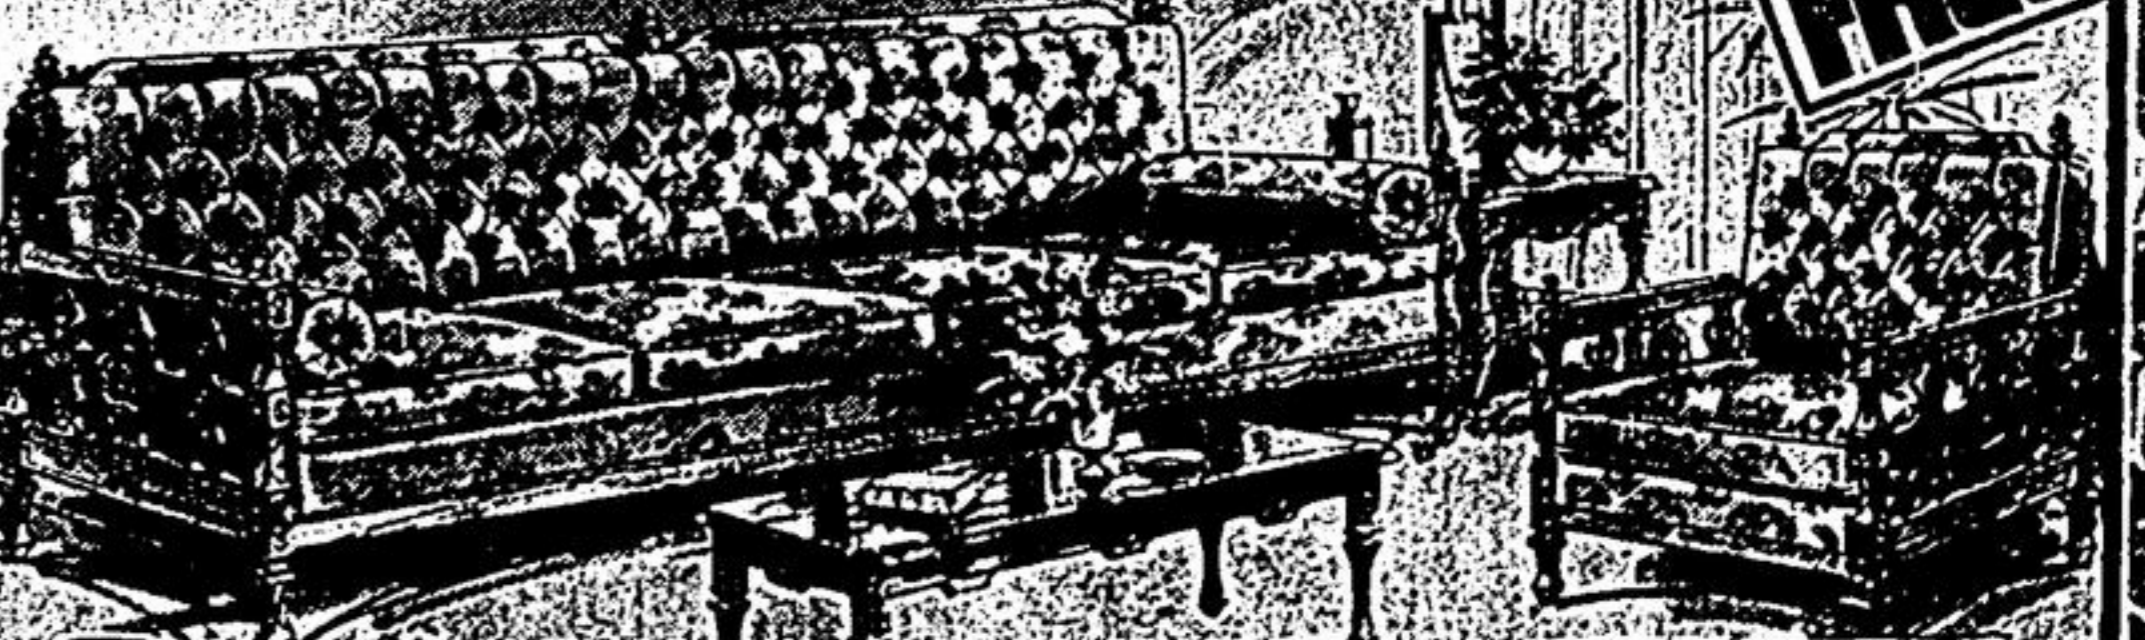

2 pce. SPANISH STYLE SOFA & CHAIR

YOU'LL FIND LIVING ROOMS BY FAMOUS MAKERS LIKE LANARK, BEVERLEY, FUTURAMA, GOLD CREST FUTORIAN, HOUSE OF BILTMORE, BRAEMORE, AND JAYMAR, TO FIT ANY DECOR AND THEY'RE ALL READY FOR IMMEDIATE DELIVERY...