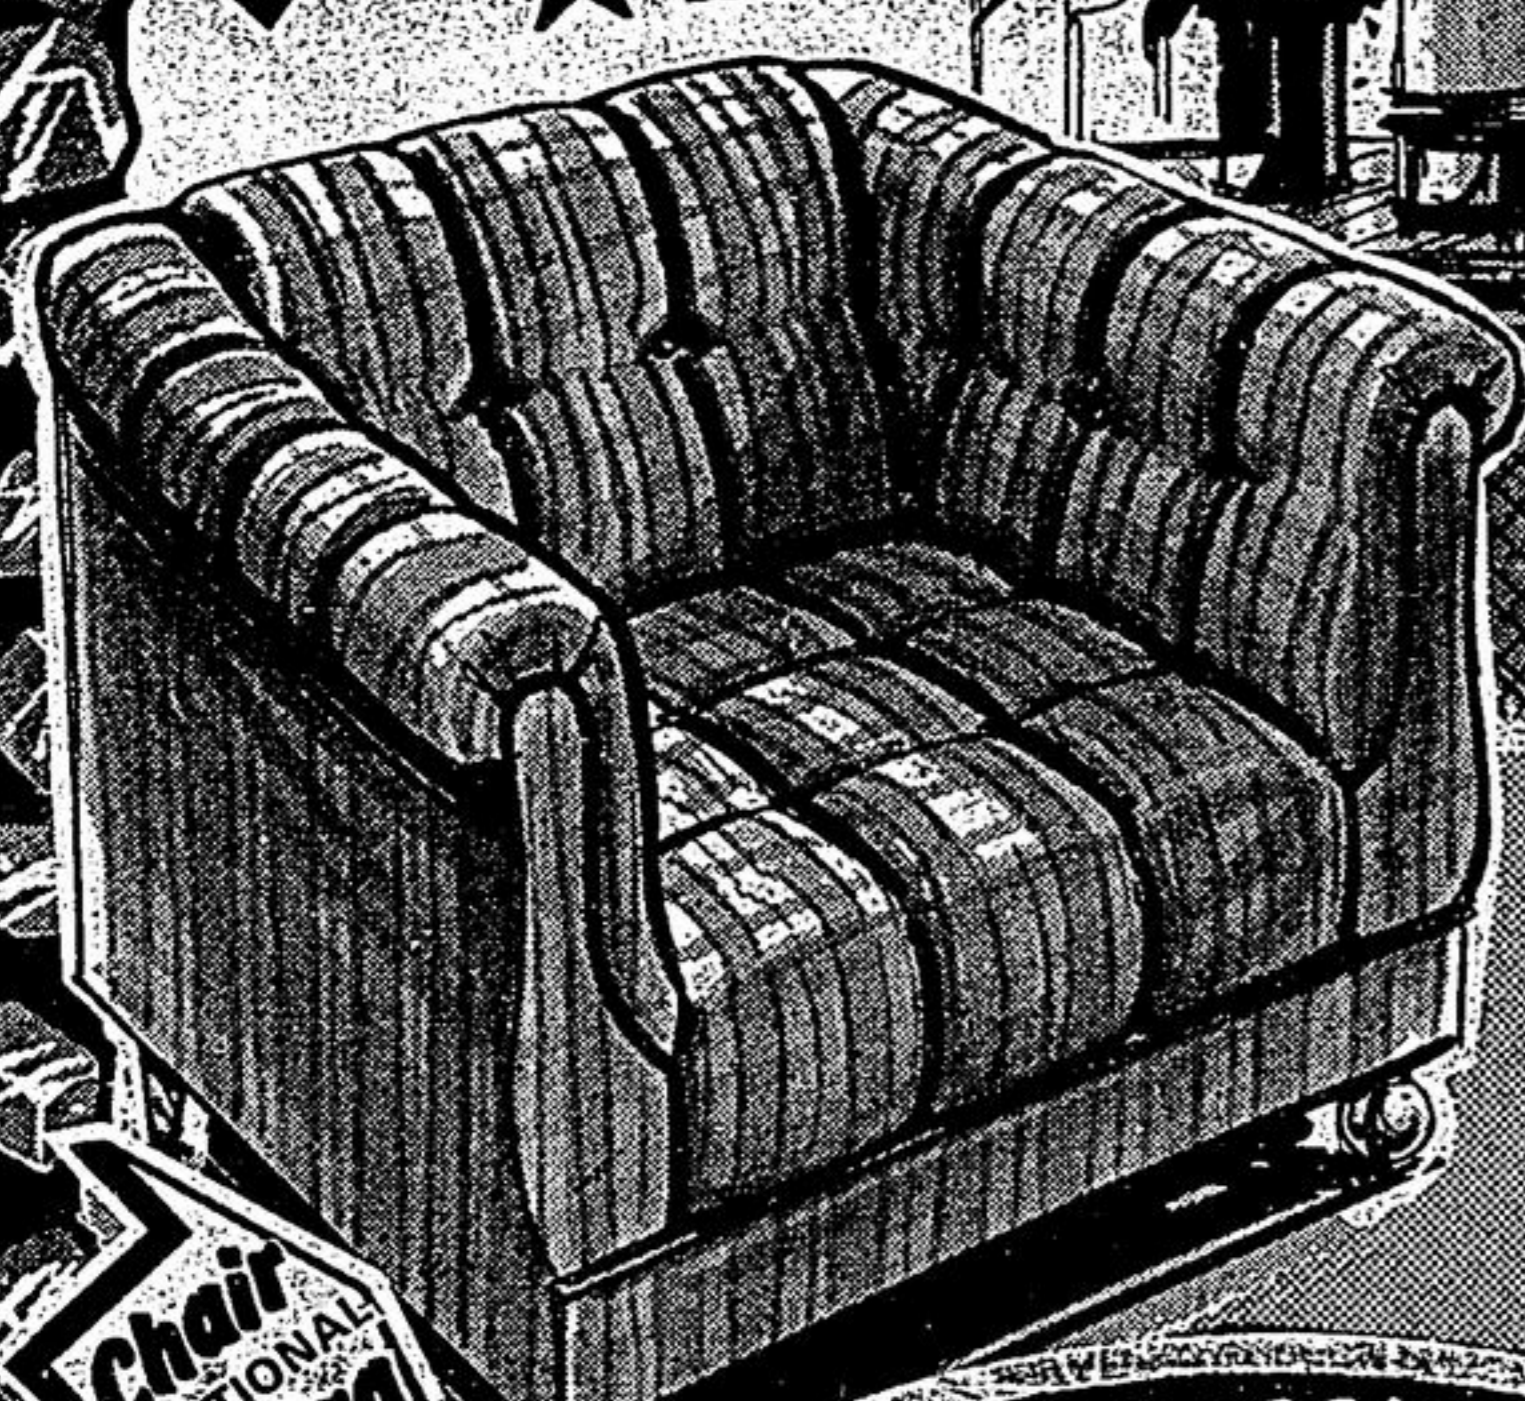

Temporary PRICE FREEZE SALE

YOU SAVE NOW BECAUSE WE SAVED EARLIER... ANOTHER REASON WHY BAD BOY HAS ONTARIO'S BEST VALUES ON LIVING ROOM FURNITURE...

BAD BOY HAS MORE THAN 4 MILLION CUBIC FEET OF WAREHOUSE SPACE FILLED WITH UP-TO-THE-MINUTE FRESH NEW STYLES. A WIDE CHOICE OF FABRICS AND FINISHES AND THE LATEST MODELS IN APPLIANCES AND TV'S. YOU CAN CHOOSE FROM HUNDREDS (NOT JUST THE USUAL ONE OR TWO). SMART SHOPPERS WANT UNLIMITED SELECTION - NATURALLY BAD BOY'S GOT IT!

THE LOOK OF TODAY EVERYONE APPRECIATES!

FROM BILTMORE

TUXEDO STYLE SOFA

(COVERED IN A HARD-WEARING DECORATOR SELECTED FABRIC)

$168⁸⁸

PRICE FREEZE

SOFA FEATURES AN ATTRACTIVE HARD-WEARING HERCULON-LIKE BLEND FABRIC STYLED TO TAKE FAMILY LIVING. HONEY COLORED FABRIC ON ROLL-ABOUT CASTERS.

EASY ROLL-ABOUT CASTERS

SOFA ONLY