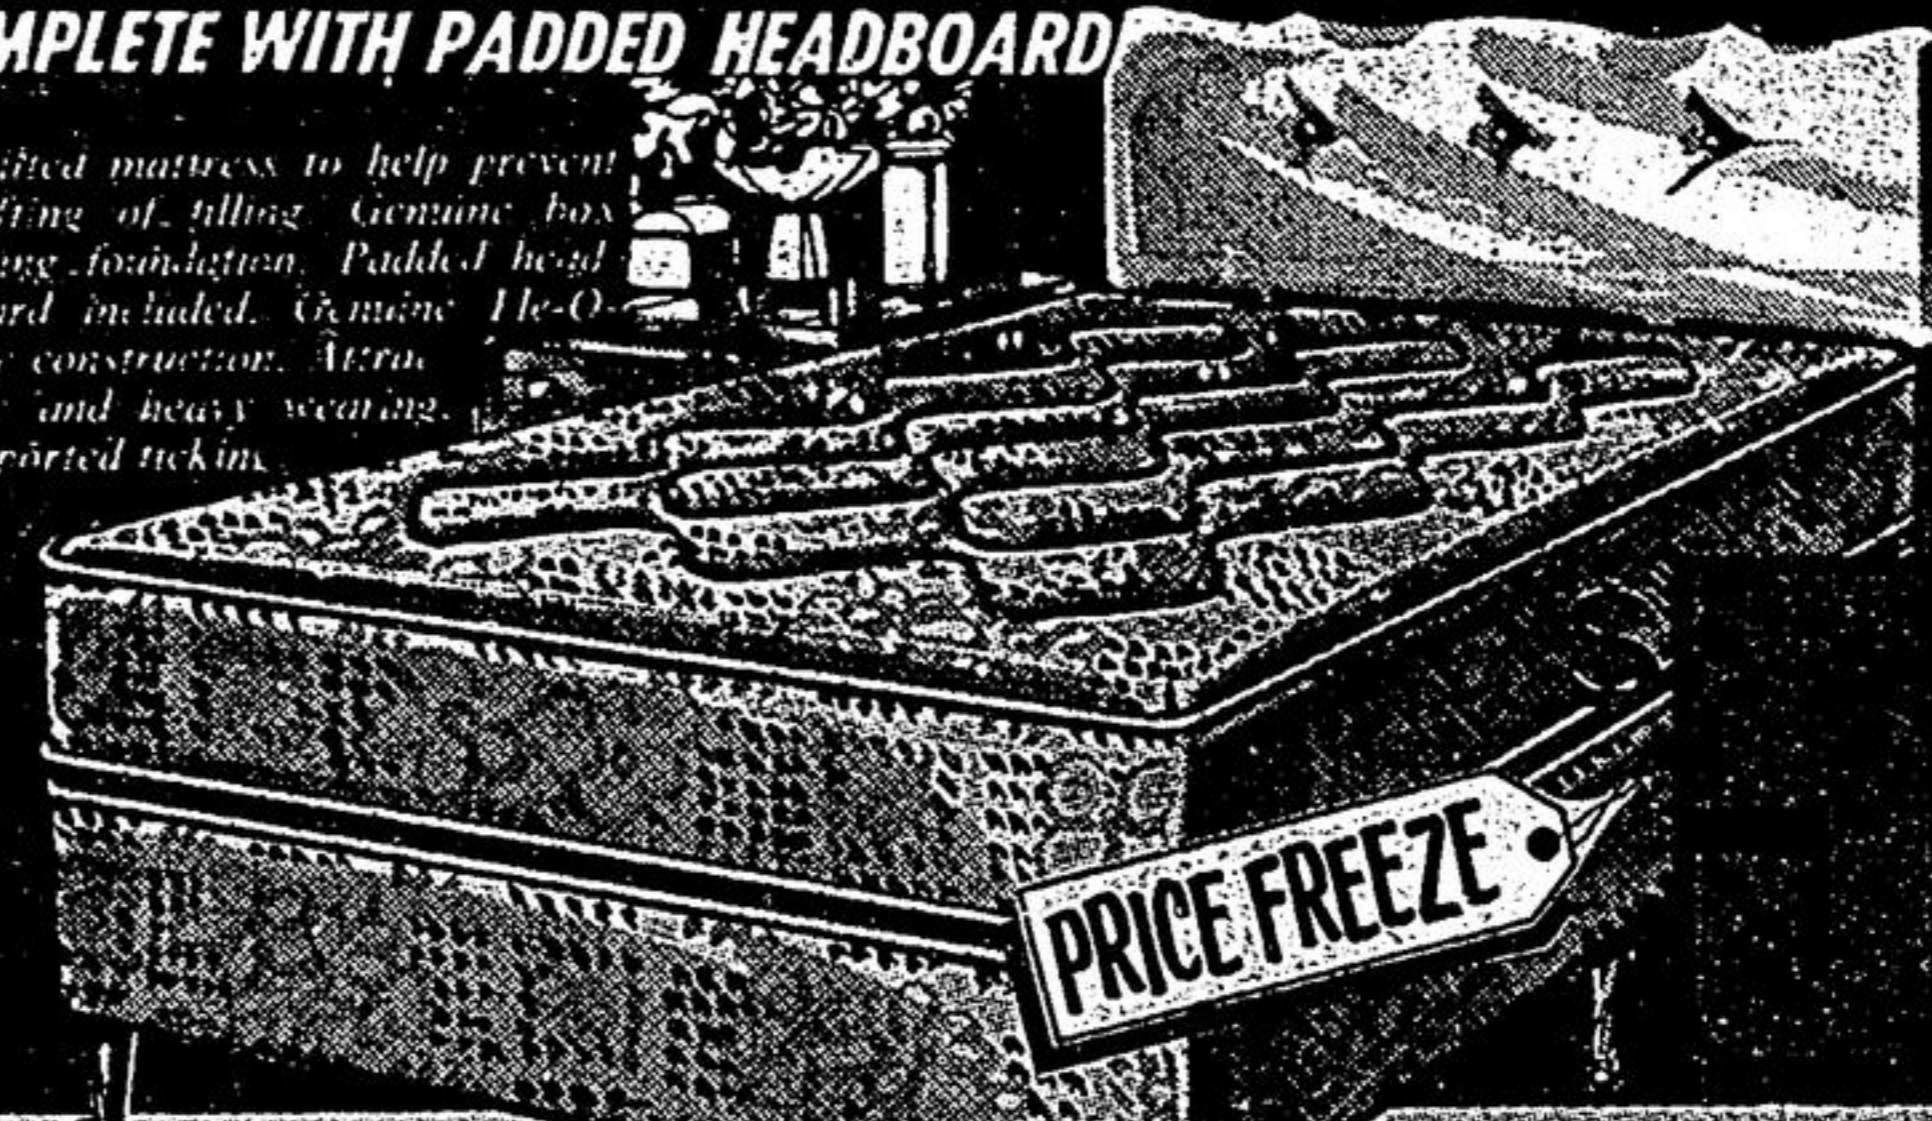

Temporary **PRICE FREEZE**

Bad Boy Pledges to the consumer, during this special sale...  
 BAD BOY NOW HAS OVER 4 MILLION-DOLLARS OF FURNITURE, APPLIANCES, COLOR TV's, BEDDING AND ACCESSORIES IN OUR NEW, MODERN WAREHOUSE... LOOK FOR THE SPECIAL TAGS THAT WILL TELL YOU WHAT'S AVAILABLE FOR SPEEDY DELIVERY... NO MORE LONG WAITING PERIODS, NO MORE DELAYS... AND YOUR SAVINGS ARE GUARANTEED AS ALWAYS!!!

**King Koil**

**49**  
 ONE LOW PRICE  
 EACH PIECE  
 YOUR CHOICE  
 ONLY THE 28 STORE BUYING POWER OF BAD BOY COULD MAKE THIS FANTASTIC SAVING POSSIBLE!!  
 (FREE DELIVERY ON 2 PIECES OR MORE)

**King Koil QUILT-TOP FULL 39" SINGLE SIZE CONTINENTAL BED OUTFIT COMPLETE WITH PADDED HEADBOARD**

Quilted mattress to help prevent shifting of filling. Genuine box spring foundation. Padded headboard included. Genuine 11-0-0-0 construction. Attractive and heavy wearing. Imported ticking.

HAVE A GOOD SLEEP!  
 OUR REGULAR TAGGED PRICE \$69.99