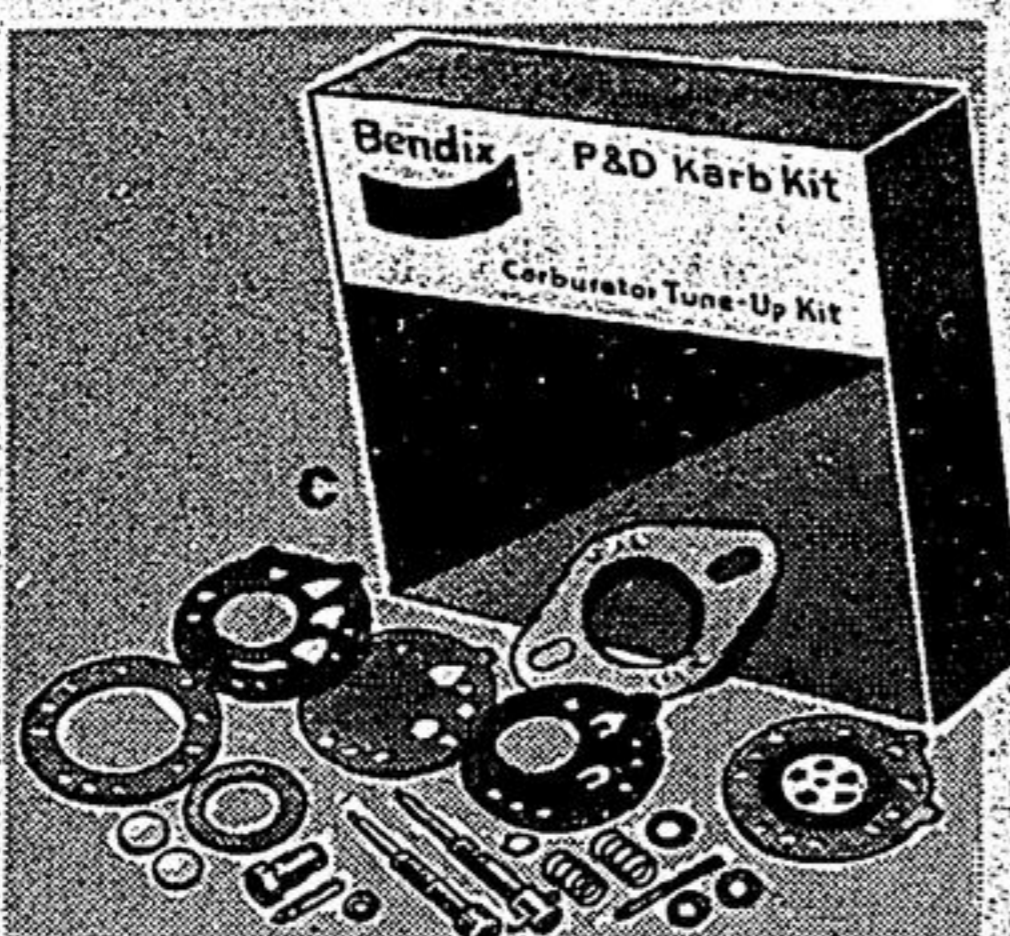

## CANADIAN TIRE

Special Purchase  
**5-Piece  
Wrench Set**

Your  
Choice

Combination  
Wrench Set  
or  
Open-End  
Wrench Set

**1.99**  
EACH  
SET

Quality outfits drop-forged for strength and chrome plated to resist rust. Precision openings for no-slip fit. Choose the right tool for the job and save!  
Combination Set—sizes from 3/8" to 9/16" 99-1223  
Open-End Set—sizes from 5/16" to 3/4" 99-1225