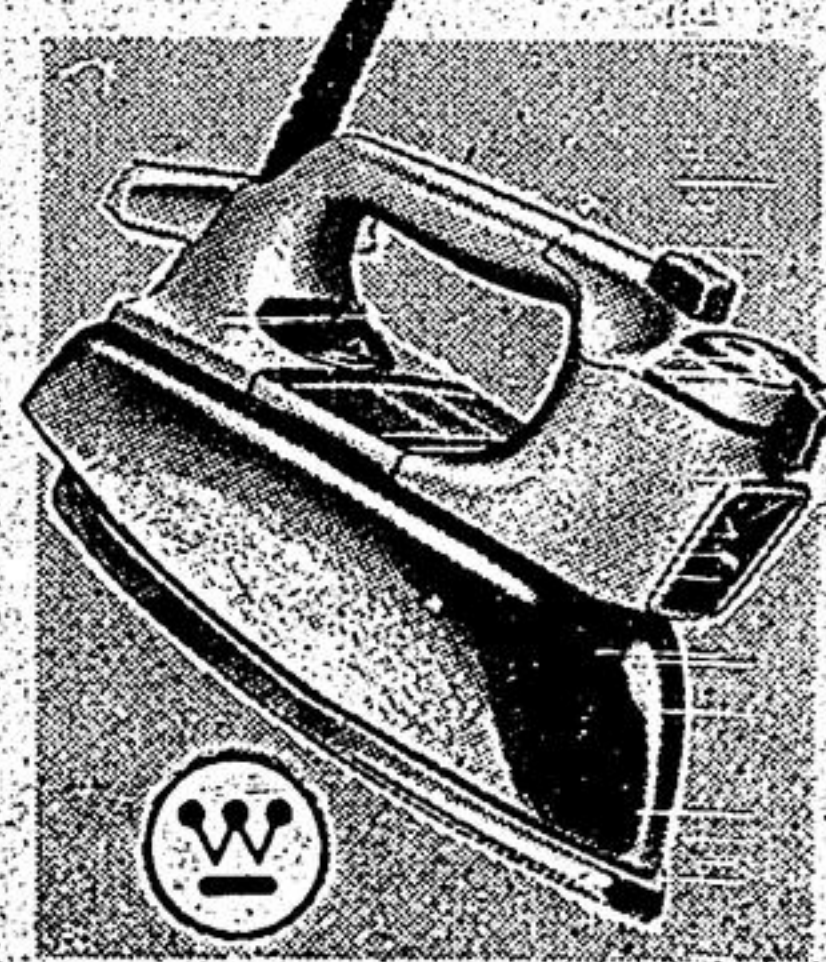

SAVE! WESTINGHOUSE
Sprinkle/Steam Iron

REG. $17.88 **14.77**
Multi-vent sole for loads of steam coverage. Water-level indicator; safety heel rest. Rooster tail cord. 53-3584