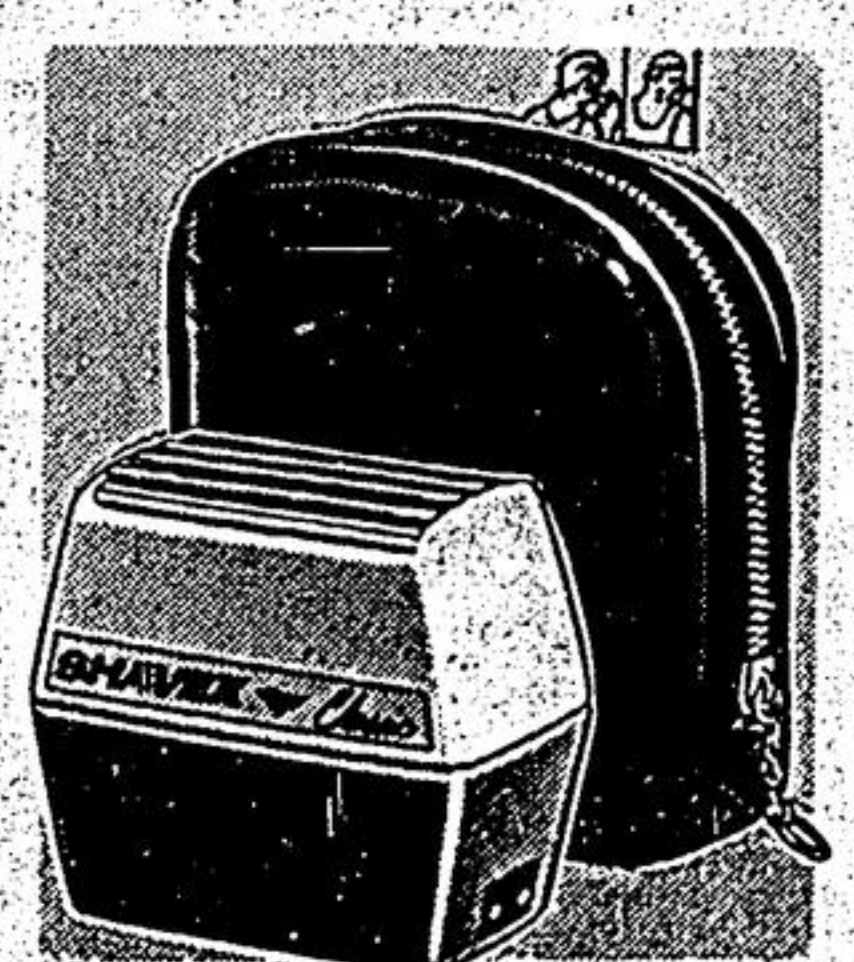

E. Lantern Style
Reg. \$7.39. Outdoor ceiling or wall-mount. Satin-black enameled finish. Frosted glass; scalloped steel frame. 8" drop. 52-3362X **6.44**

F. Hall Fixture
Reg. \$2.89. Neat frosted glass ceiling light ideal for hall etc. Raised berry design on shade. 7 1/2" deep overall. Reduced! 52-3313 **2.49**

SAVE! WESTINGHOUSE
Sprinkle/Steam Iron

REG. \$17.88 **14.77**
Multi-vent sole for loads of steam coverage. Water-level indicator; safety heel rest. Rooster tail cord. 53-3584

WARING 12-SPEED
Hand-Mixer

REG. \$13.99 **12.44**
Thumb-operated speed control for all mixing jobs. Beater-ejector; squared-off end rest. White; woodgrain trim. 53-4535

SAVE \$2.01!
Ladies Shavex

REG. \$12.99 **10.98**
Elegant round casing, 3 1/4" in diameter. Slide-off lid. Two shave-heads: for legs, for under arms. White 'n gold. 53-7186

NEAT REDUCTION!
Men's Shavex

REG. \$12.49 **10.98**
Swedish surgical-steel blades angled for easy close shaves. Automatic turn-on on pick-up. Cord; brush, case. 53-7203