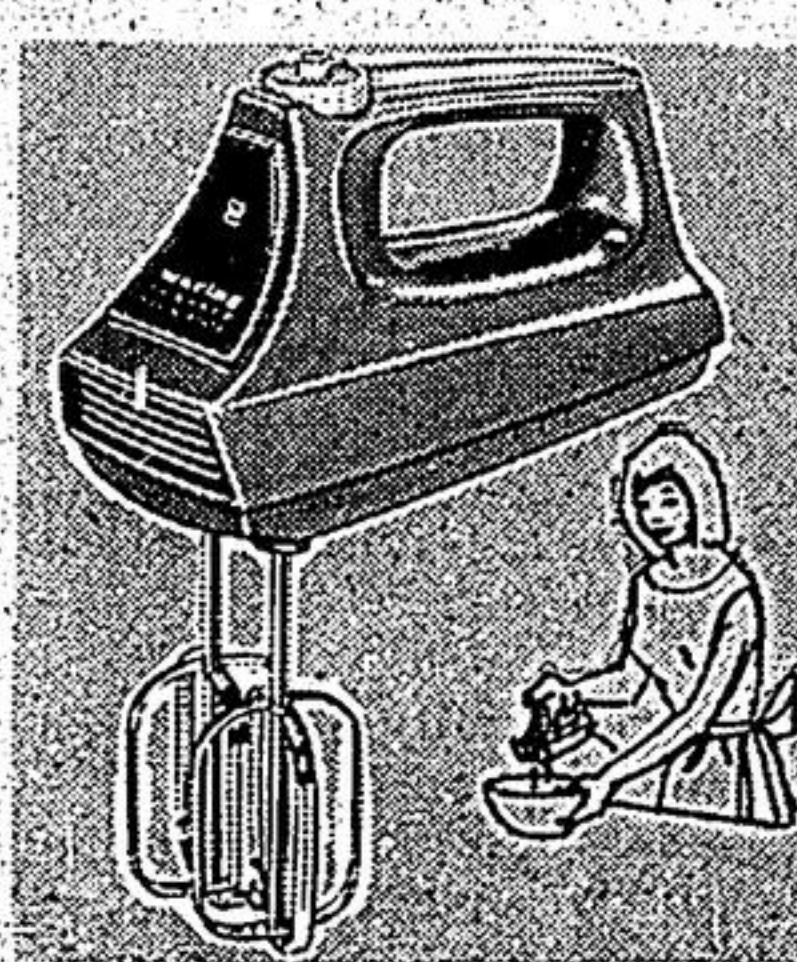

WARING 12-SPEED
Hand-Mixer

REG. $13.99 **12.44**
Thumb-operated speed control for all mixing jobs. Beater-ejector; squared-off end rest. White; woodgrain trim. 53-4535