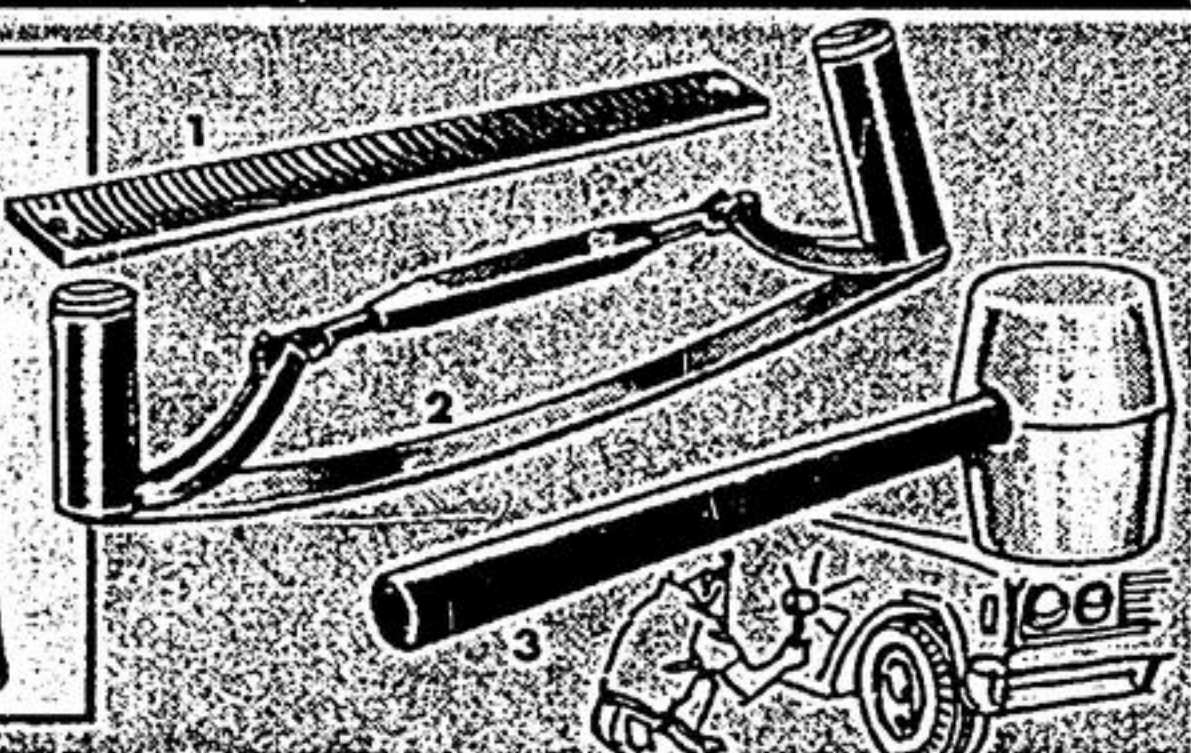

1. 14" Flexible Body Files— Reg. $2.98
For metal (8 teeth per in.) or for plastic
(6½ teeth per in.). 25-5230X... **2.44** EACH
2. Flexible Body File Holder— Reg. $4.98
For curving the file outward or inward.
25-5238. (File not included)... **4.29**
3. 14-oz. Synthetic Rubber Mallet— Reg. $1.39
Non-mar. For painted surfaces. 9¾" strong
wooden handle. 25-5263... **.99**