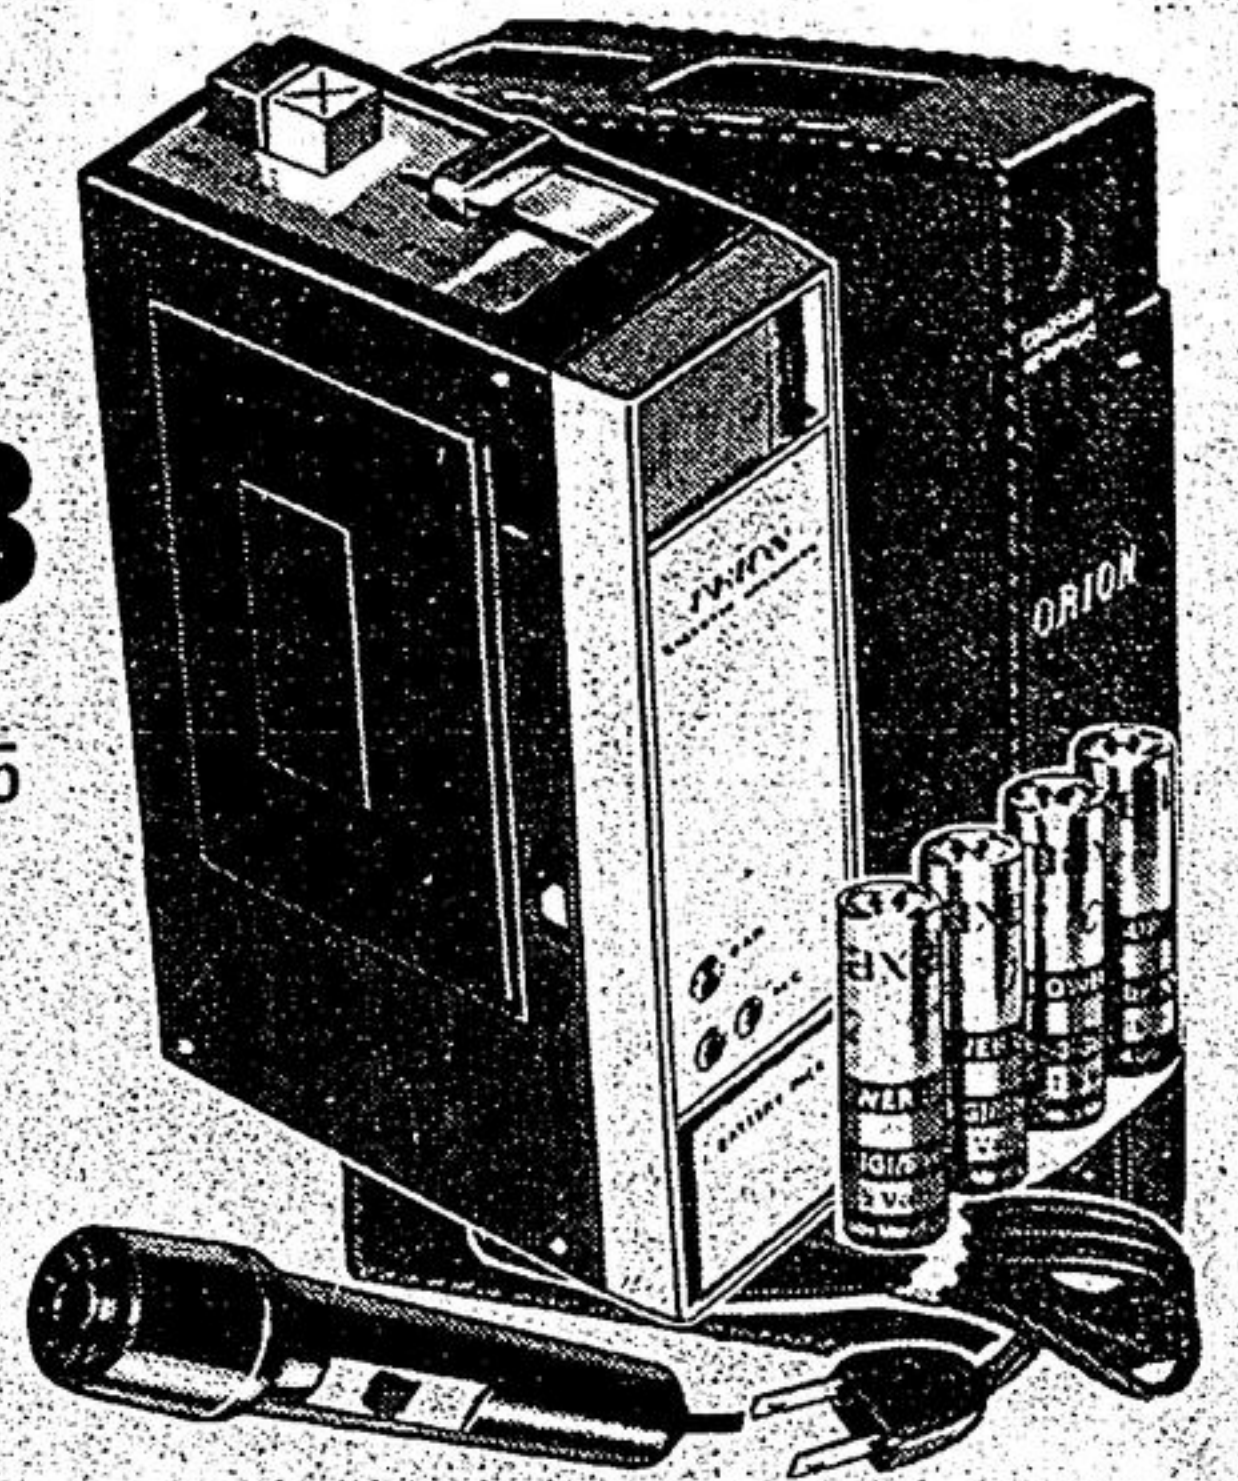

CANADIAN TIRE

Special Purchase! CANADIAN GENERAL ELECTRIC Clock Radio

- BUILT-IN OUTLET
- WAKE TO MUSIC or MUSIC and ALARM
- ILLUMINATED FRONT DIAL

You get convenient AM front slide volume control. Snooz-alarm; appliance outlet with 1500-watt capacity. Handsome woodgrain plastic cabinet. About 11 x 5 x 4" high. Don't miss this. 99-1173

28.88 LATE SUMMER SALE

Mini-Cassette Recorder

62.88 REG. \$79.95

Light and compact. Automatic level control with built-in condenser microphone and tape eject button. AC adapter and batteries included with earphone, case and carrying strap. 34-7506