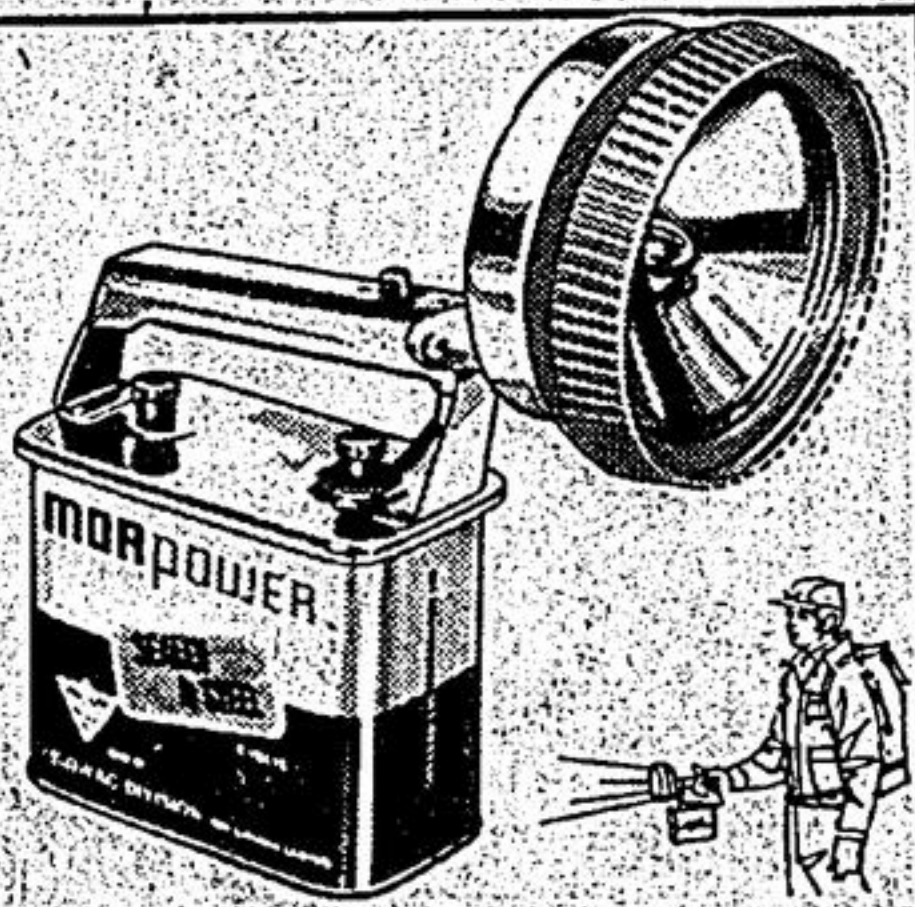

9.49 REG. $10.59

Lantern with Battery

Sealed beam Mor-Power lantern with big 4 3/4" headlight. Metal parts heavily chromed. With 6-volt battery. Reduced! 65-3017