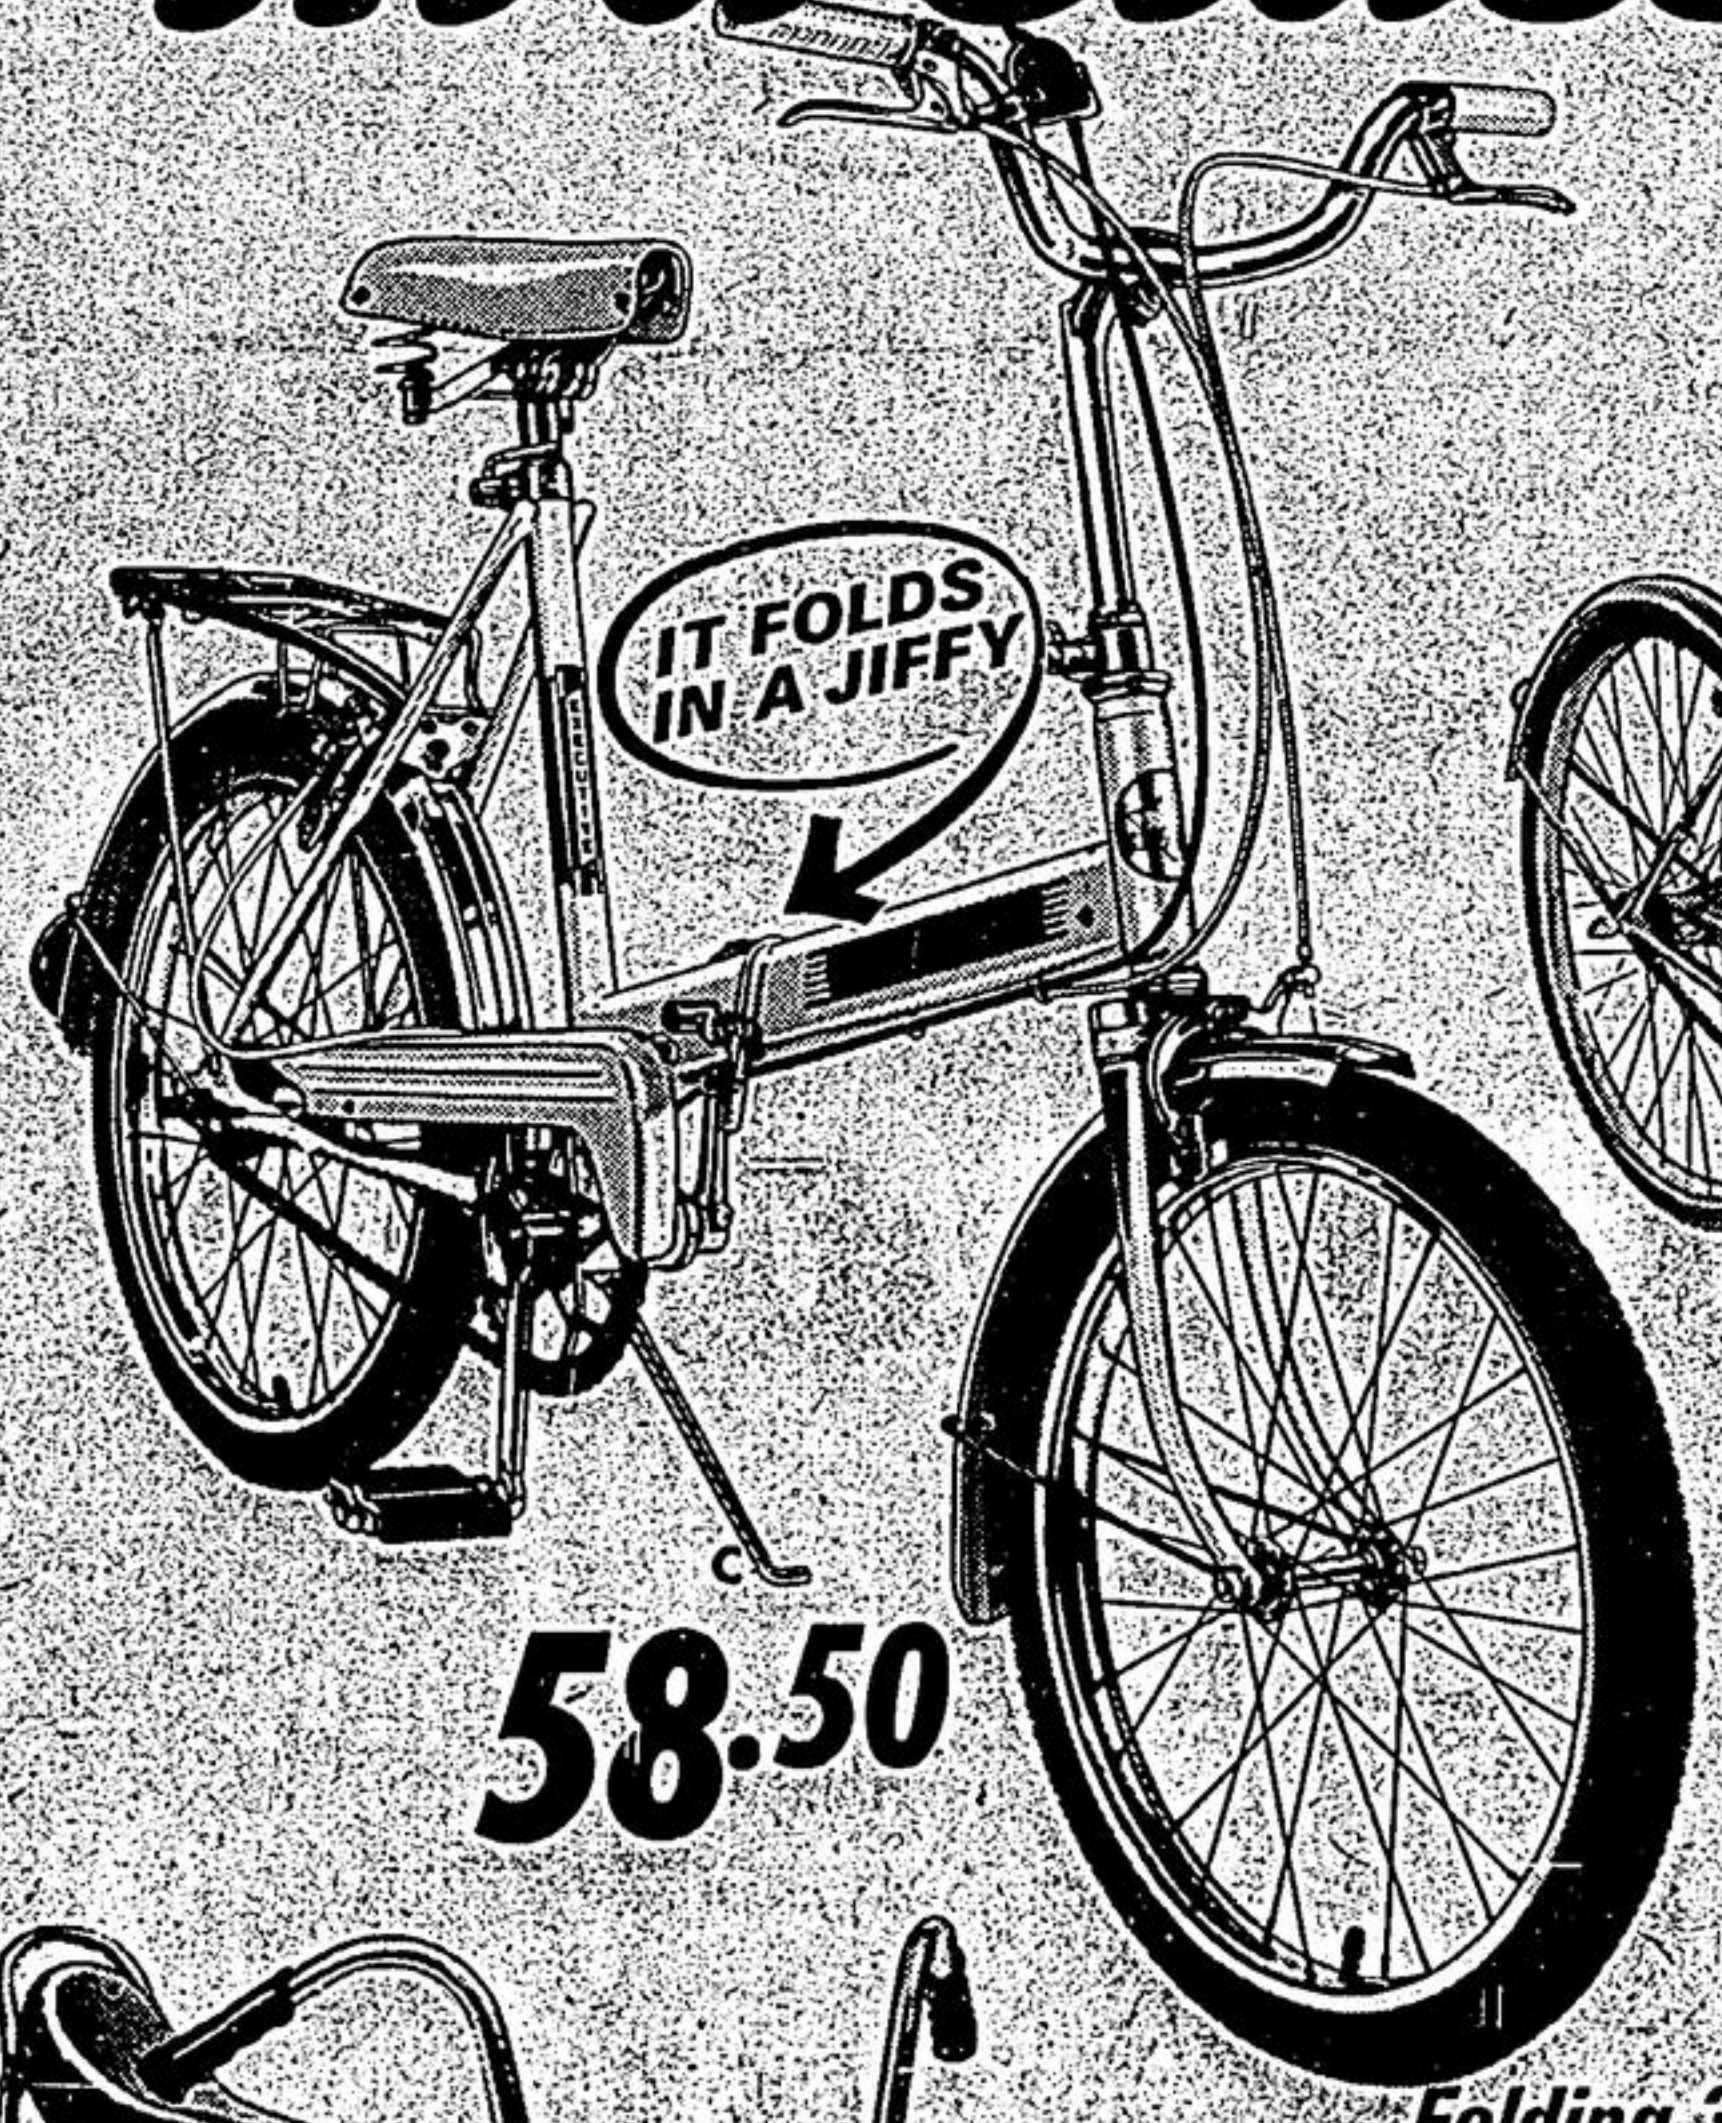

**SUPERCYCLE...
in a class by itself.**

58.50

IT FOLDS
IN A JIFFY