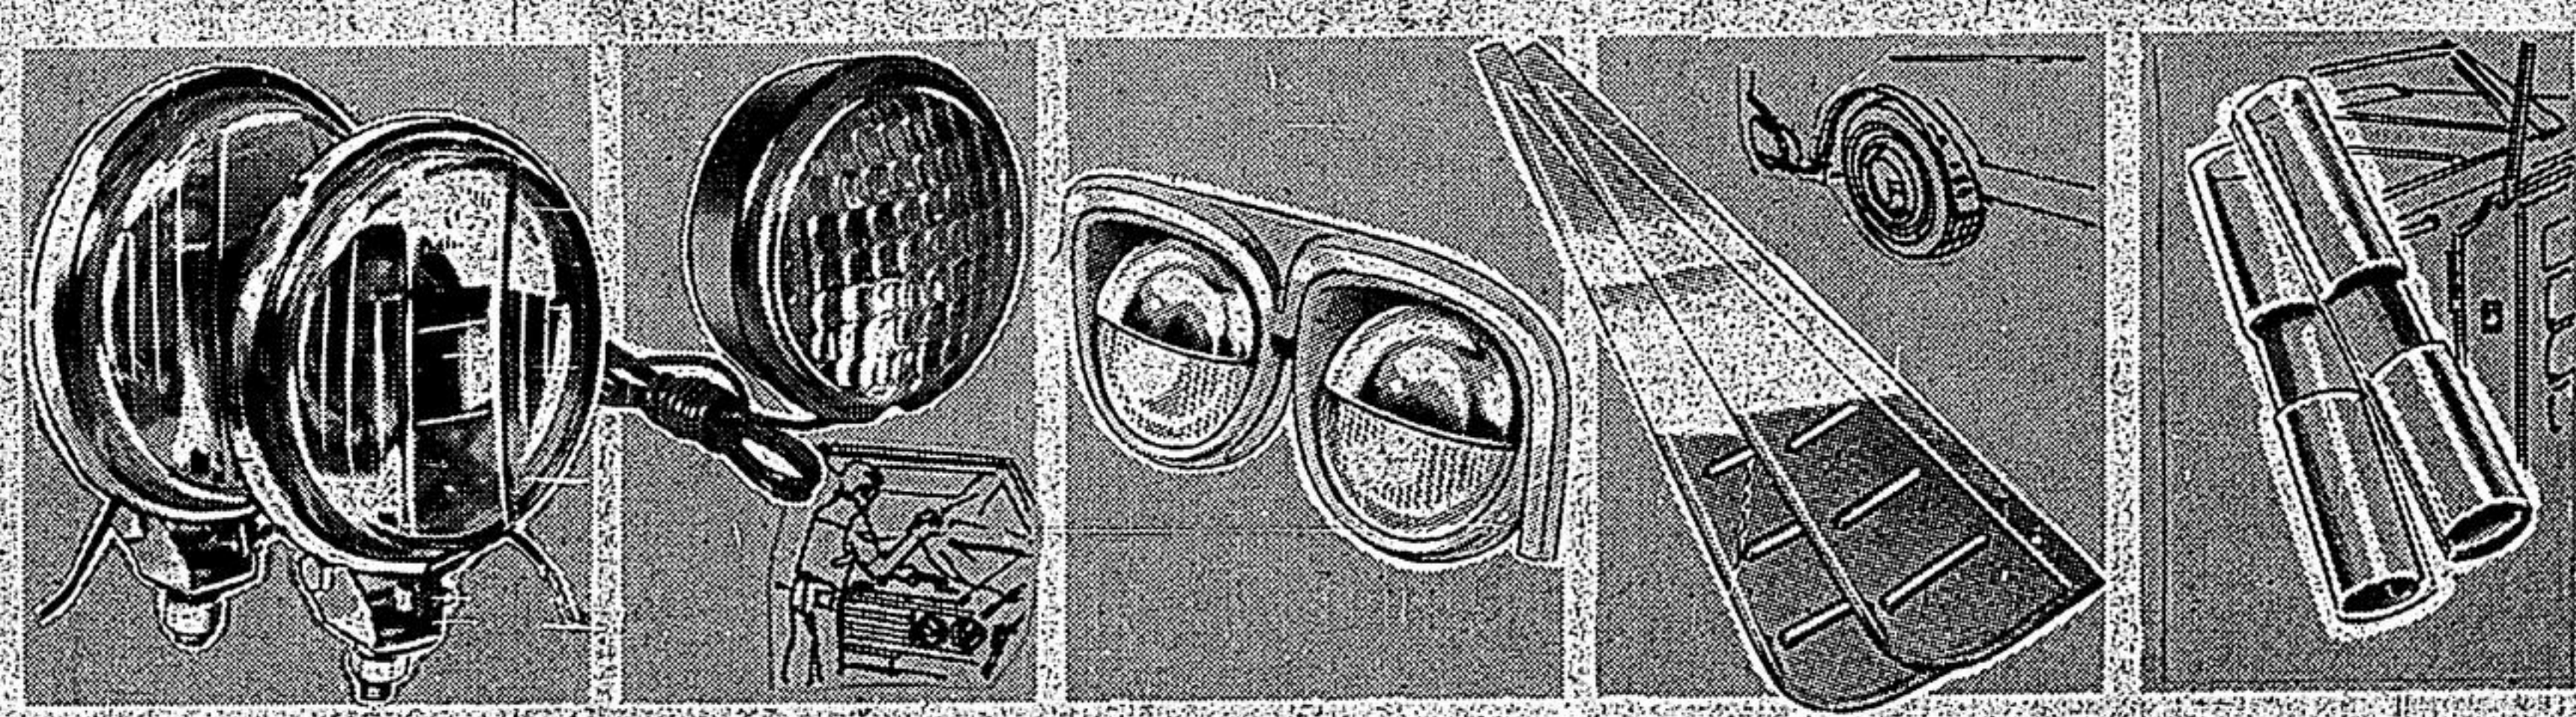

GRAND PRIX FOG or Driving Lamps Reg. $3.69 2.99 EACH	SAVE! 12-VOLT Trunk Lamp Reg. $2.99 1.98	HEADLIGHT Shields Reg. $1.29 .99 EACH	STAINLESS STEEL Splash Guards Reg. $2.29 1.88 PAIR	PROTEK-DOR Door Guards Reg. 39¢ .24 PAIR

Stainless steel body. Amber fog or clear driving. 20-3576X

Automatic trunk light. 2 1/2" lens illuminates when lid is lifted. 37-9478

Chromed custom-look 'half-moons'. For dual sealed-beam lights. 37-9888

Universal fit splash guards. Stainless steel. For Mustang, Cougar, etc. 37-6282

Plastic sleeves for door edge. Opaque hi-impact plastic. 37-9307