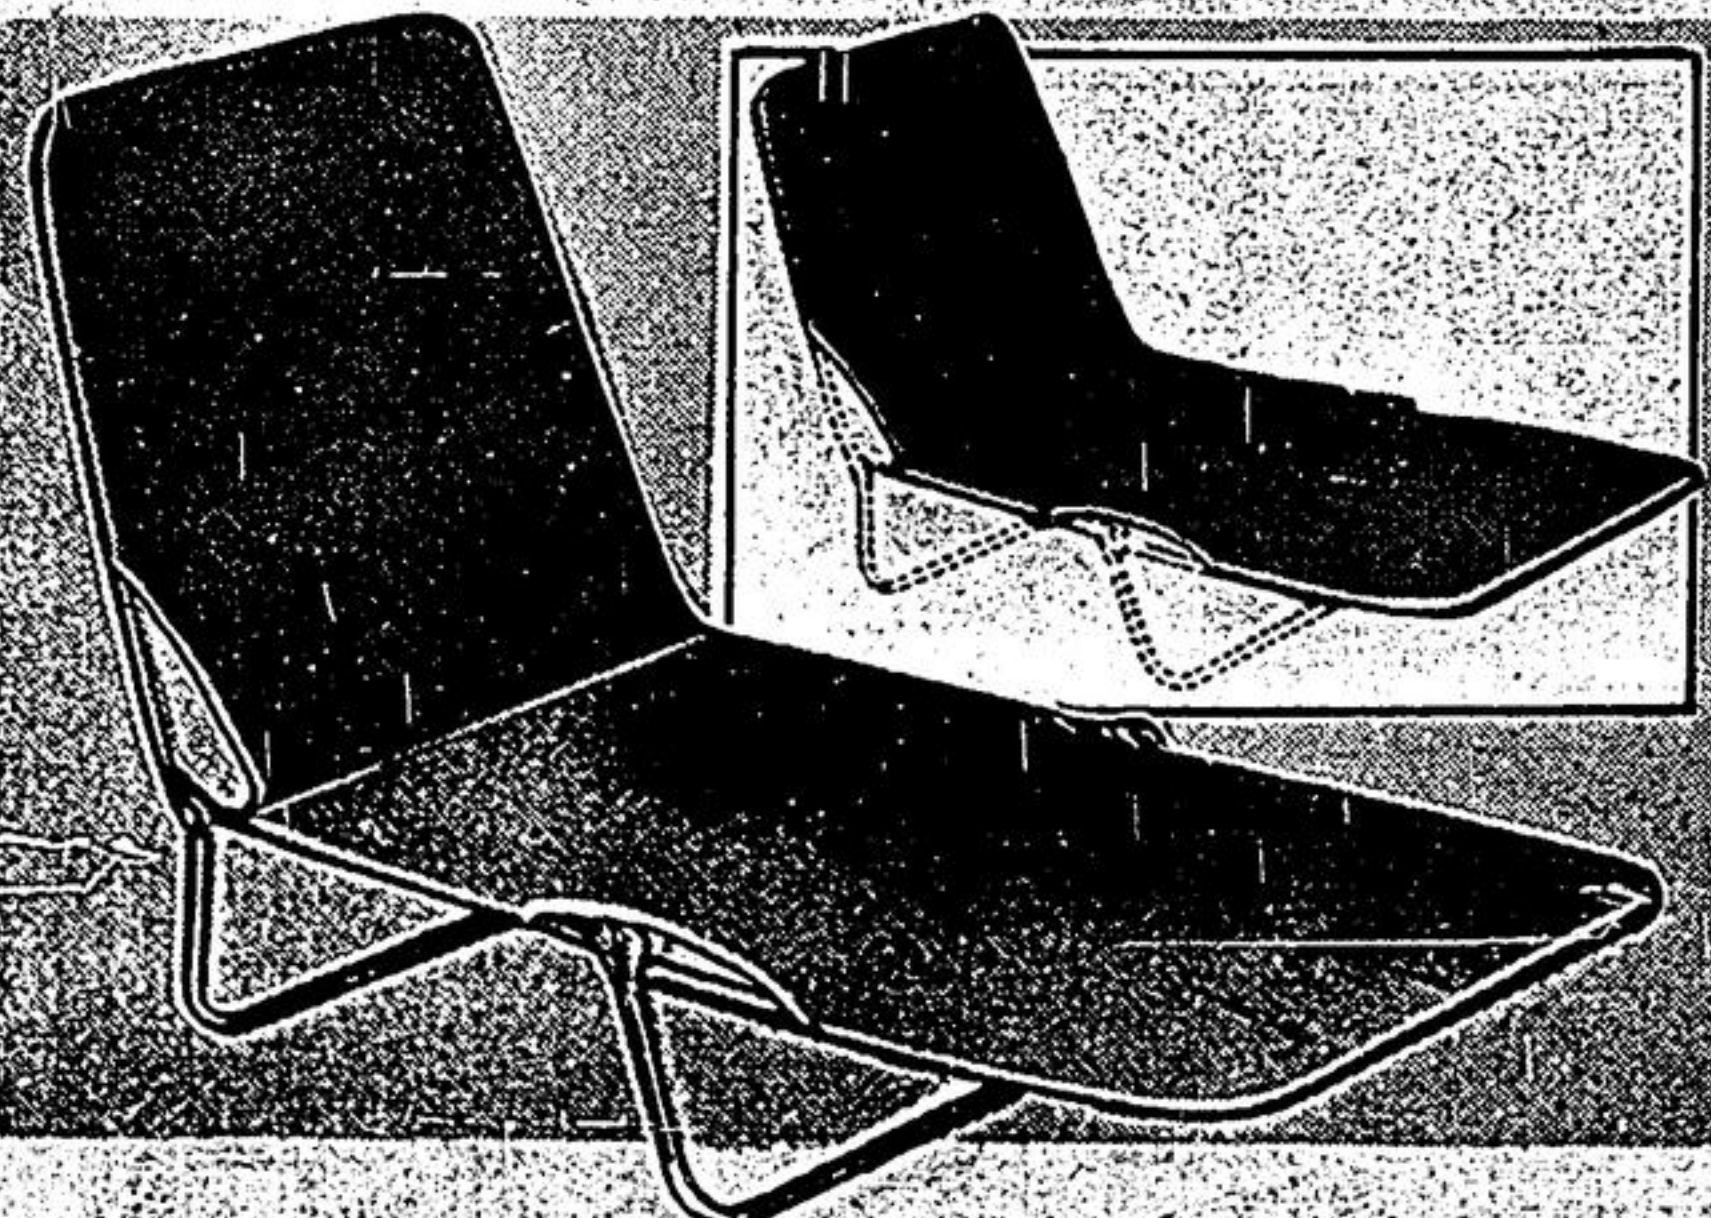

**1.44**  
REG. \$1.89

FOR COTTAGE OR PATIO  
**3-way Camp Cot**

**6.22**  
REG. \$6.97

REPLACEMENT  
**Cover**

**3.44**  
Reg. \$4.29

Use as a cot, chaise lounge or chair! This versatile unit features a rugged tubular-steel frame, sturdy canvas cover. About 23" x 72". 76-1527