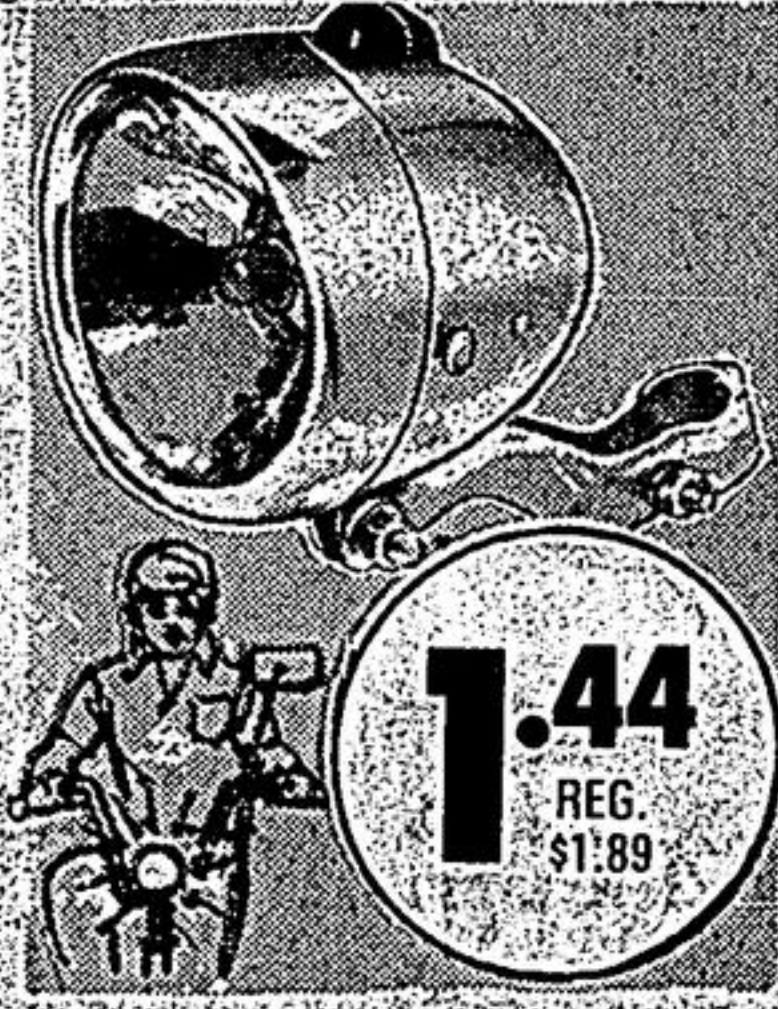

Bike Headlight

Battery operated. Hi and lo beams, on/off switch. Chrome finish, plated fittings. Less battery. 73-3609

1.44
REG. $1.89