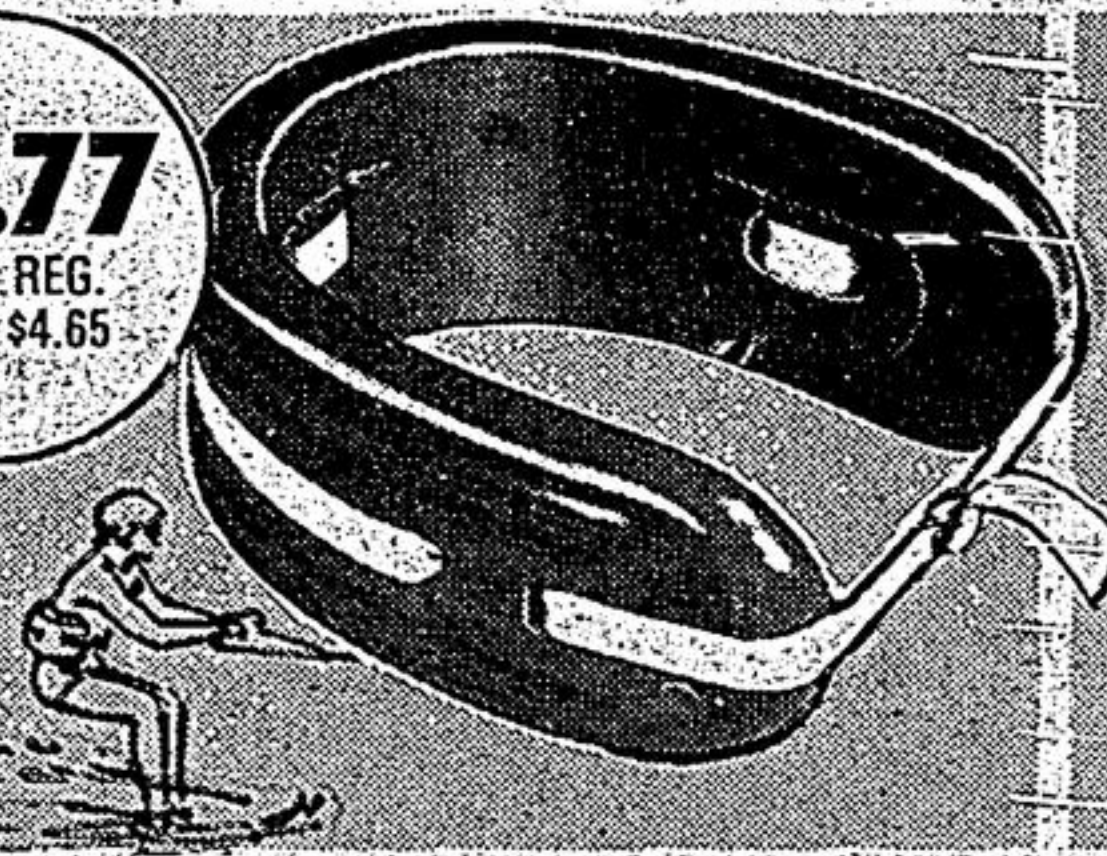

Get in the swim with a Canadian Tire CREDIT CARD

**6.49**  
Pre-Holiday SALE

**8.59**  
REG. \$10.88

REVERSIBLE 30 x 80"

**Air Mattress**

Save over \$2.00 on this air mattress! Rugged, rubberized cotton with twin I-beam seal. Assorted prints reverse to solid color. 76-2539

**3.77**  
REG. \$4.65

PLAY IT SAFE

**Water Ski Belt**

Vinyl-covered plastic foam in safety orange color. Nylon webbing strap with 'D' ring fastener. 2 waist sizes: 28-34"/36-44". Save! 81-4058X

SMALL  
**3.79**  
REG. \$4.29

3 SIZES—'COSTA BRAVA'

**Nemrod Swim Fins**

Pliable black rubber with full, open toe foot pockets. Flat blade for greater thrust. Shop early for these! 81-1033X  
Med. Reg. \$4.59 **3.99** Large Reg. \$4.99 **4.39**