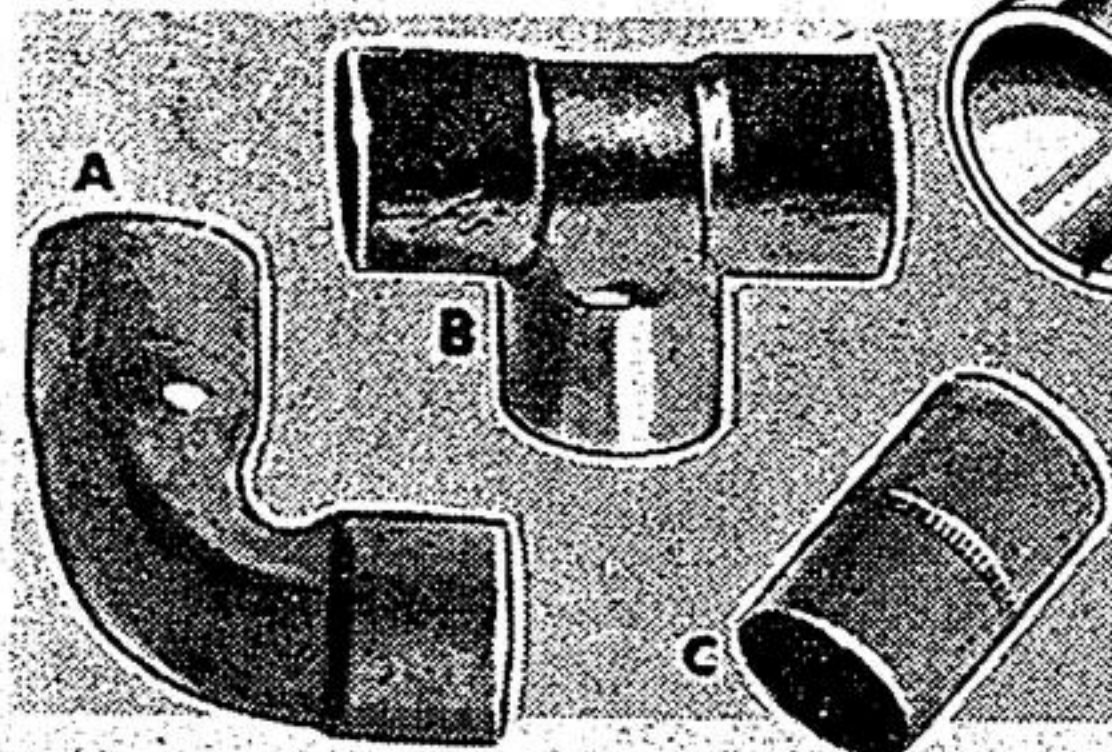

Reduced! 1/2" COPPER PIPE

12-FT. LENGTHS
Type 'M'—Reg. 30¢ Ft.

Worthwhile saving on rigid-type 1/2" copper pipe for hot or cold water-lines. 63-1015. June Sale Special, Ft.

.24

Type 'L' Reg. 39 1/2¢ Ft.

Save! Heavier-weight rigid pipe for in-door hot or cold water-lines. 63-1014.

.33

Pipe Fittings Reduced

- A. 1/2" ELBOW
  Regular 17¢ 63-1212 **.13**
- B. 1/2" TEE
  Regular 26¢ 63-1272 **.22**
- C. 1/2" COUPLING
  Regular 10¢ 63-1152 **.08**

For Drains or Vents

Easy-to-install non-rot ABS pipe in pre-cut lengths for drainage systems. Save! 63-2302x

1/4" Pipe—Reg. 29¢ Ft.

1/2" Pipe Reg. 35¢ Ft. **.29**

3" Pipe Reg. 89¢ Ft. **.74**

ABS PLASTIC PIPE .24

10-FT LENGTHS