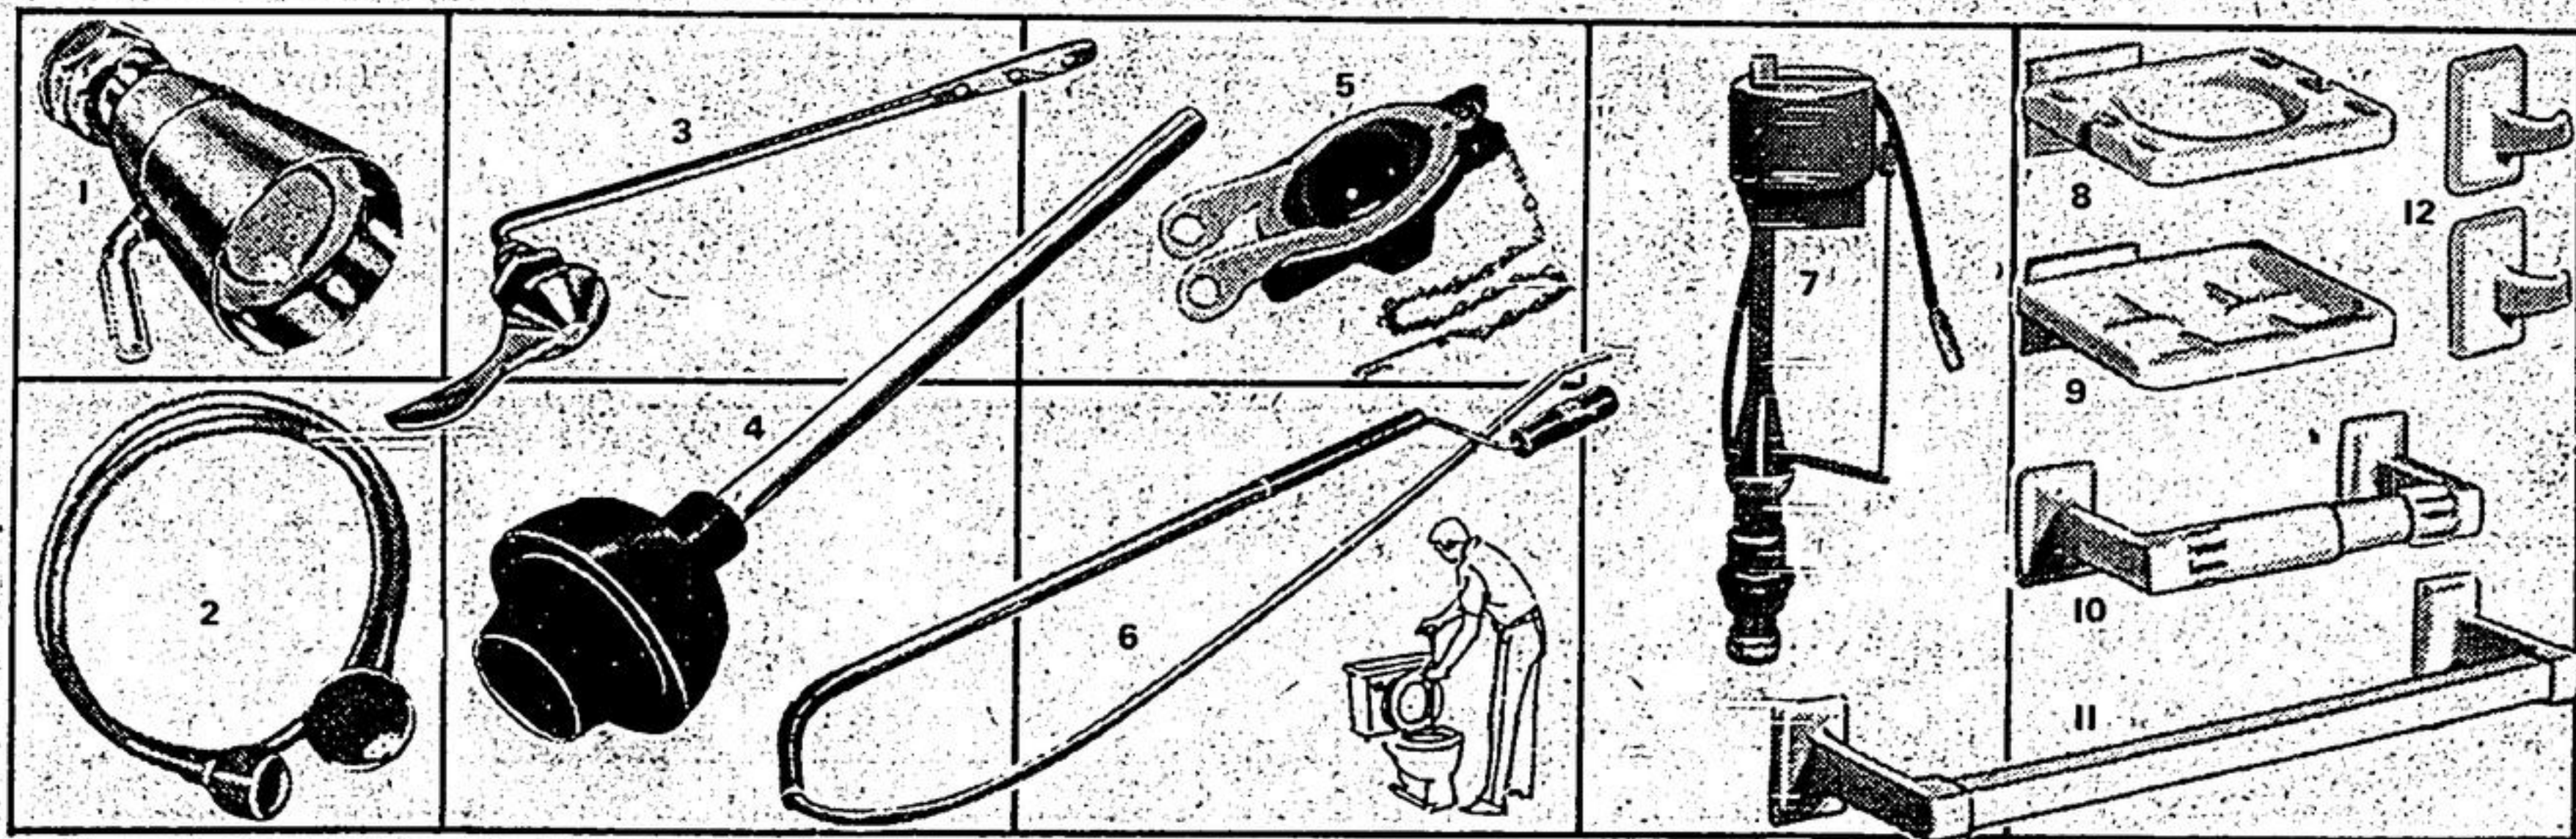

1. SHOWER-HEAD SPRAY
  Reg. $4.15. 'Adjusta-spray' for fine to coarse. Ball swivels. Chromed. 63-0034 **3.39**
2. SHAMPOO-BATH SPRAY
  Reg. $1.19. Flexible 4' plastic hose, slim-line head. Ass'td colors. 63-0032 **.99**
3. TOILET FLUSH LEVER
  Reg. 78¢. Fits all toilet tanks. Chromed handle. Less lift rods. 63-5051 **.66**
4. FORCE-CUP PLUNGER
  Reg. $2.69. Heavy-duty suction. 5 3/4" rubber cup. Wood handle. 63-8516 **1.88**
5. FLAPPER TANK BALL
  Reg. $1.59. 'Fit-All' cures flushing troubles. Fittings. 63-5003 **1.29**
6. 3-FT CLOSET TUBE AUGER
  Reg. $1.98. Plated wire, tubular steel cover. Auger head. 63-8124 **1.66**
7. FLUIDMASTER BALLCOCK
  Reg. $5.49. Hydraulic opening, positive shut-off; fittings. 63-5011 **4.66**
8. TUMBLER/TOOTHBRUSH RACK
  Reg. 85¢. Hi-impact plastic in sleek white, with 6 brush slots. 63-5395 **.69**
9. WHITE SOAP DISH
  Reg. 85¢. Molded white plastic. Screws and glue included. 63-5345 **.69**
10. TOILET TISSUE HOLDER
  Reg. 85¢. Spring action. Trim white plastic. With fittings. 63-5355 **.69**
11. 18" TOWEL BAR SET
  Reg. 95¢. Brackets, bar; white plastic. 24" Bar Reg. $1.05 **.79**
  .89
12. PAIR OF ROBE HOOKS
  Reg. 55¢. Sturdy white plastic; screw or glue-on brackets. 63-5335 **.49**