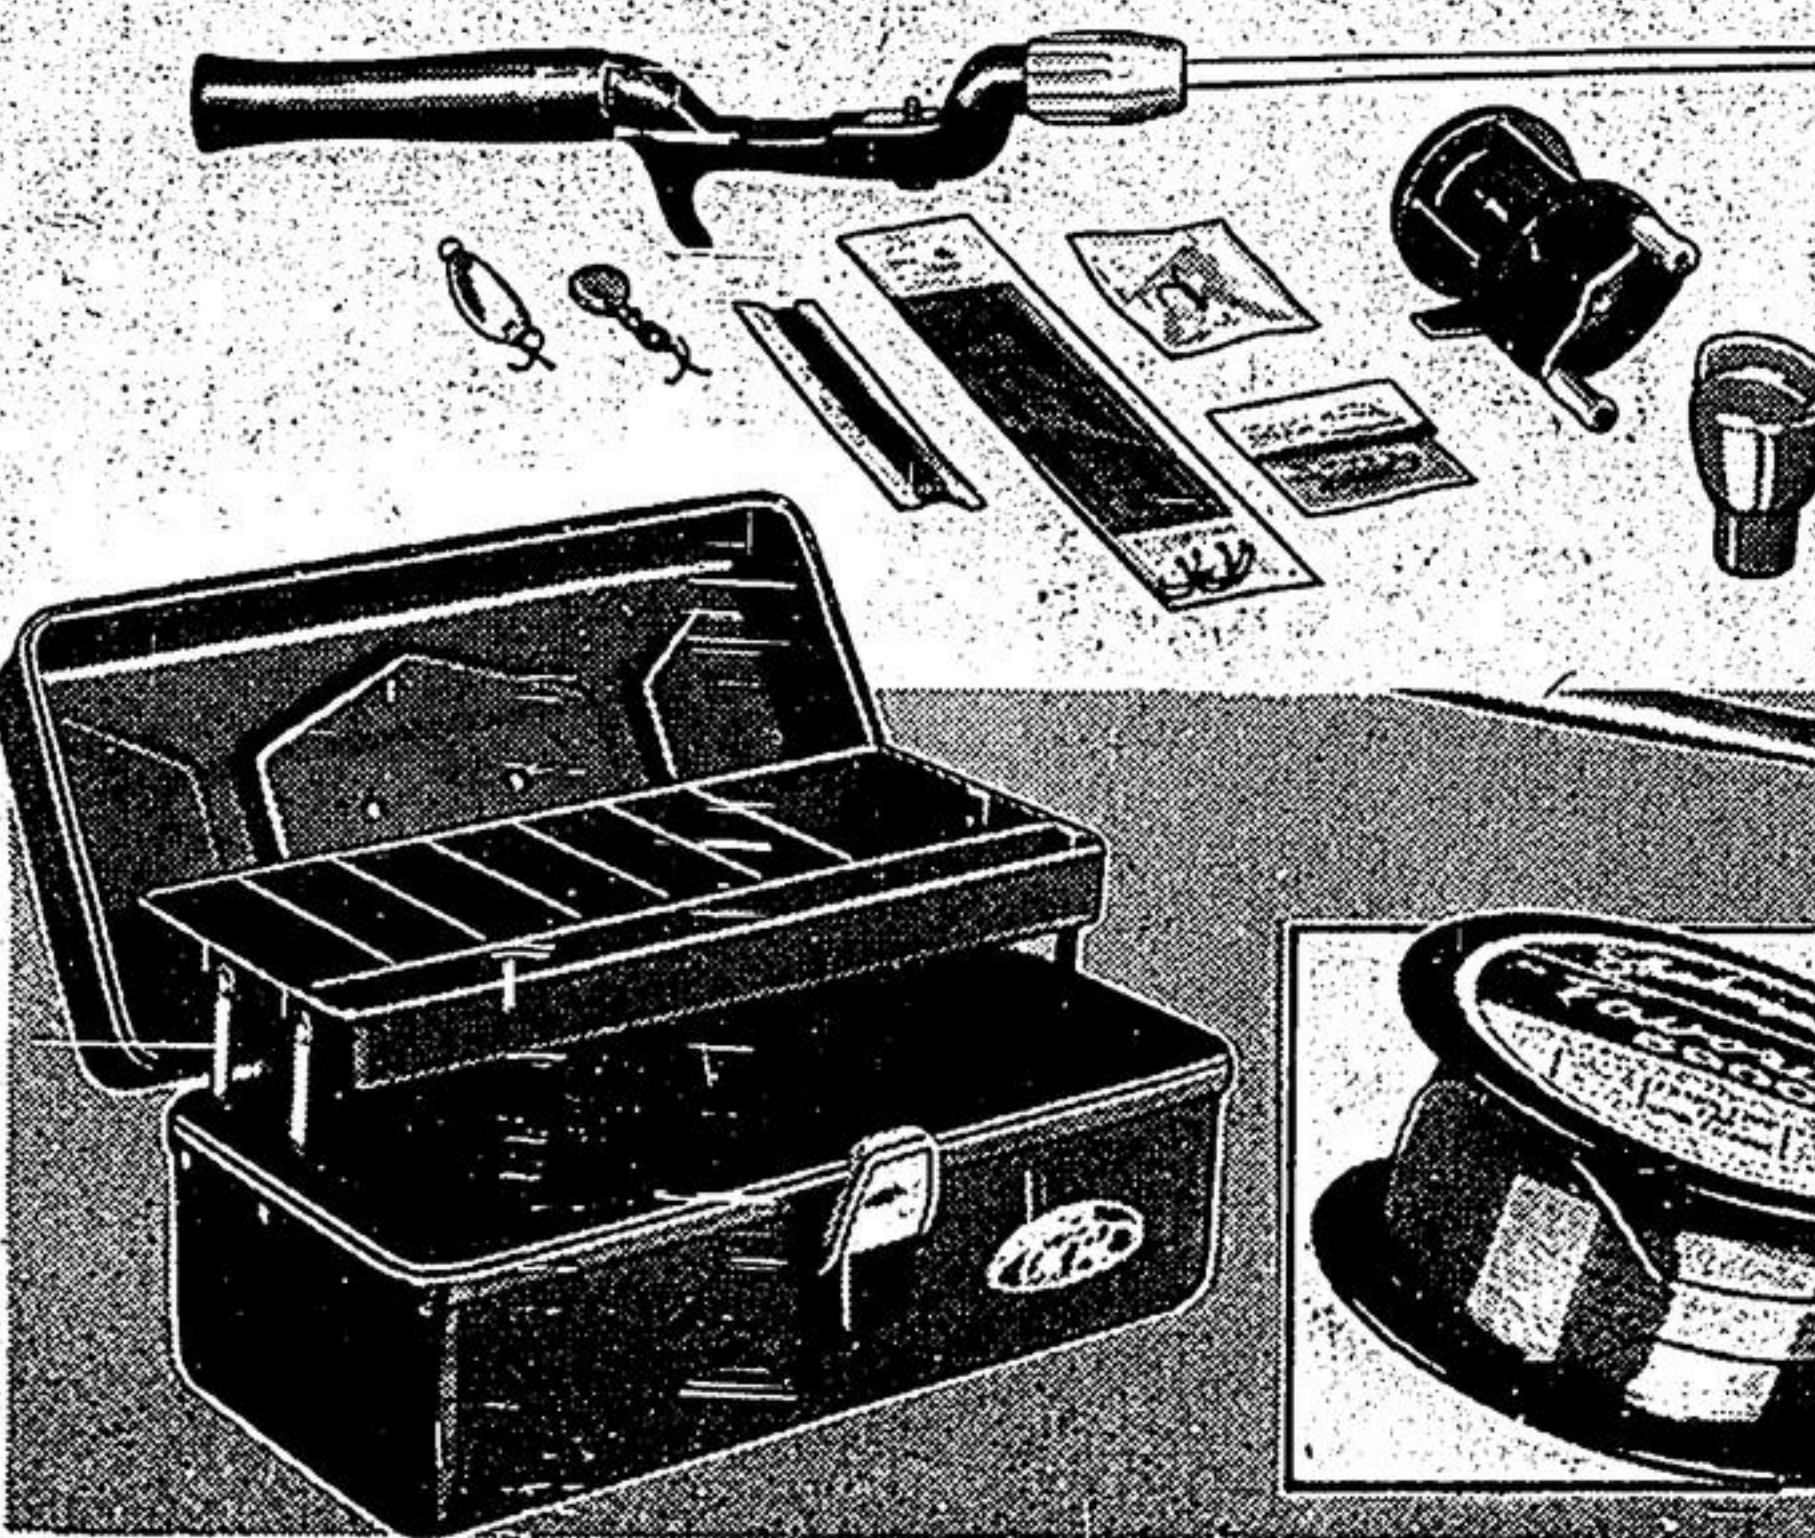

2" DIAMETER

Rear Reflector

REG 49¢
.37

Mounts to frame with ring bracket. Save now! 73-5101

Catch this Special! YOUTH'S FISHING OUTFIT

Includes 2-pc. 33" casting rod, plus 30 ft. of line. Cast-away fishing float, brass snap/swivels, 3 lures, 6 hooks, 1 casting reel. While they last. 99-1111