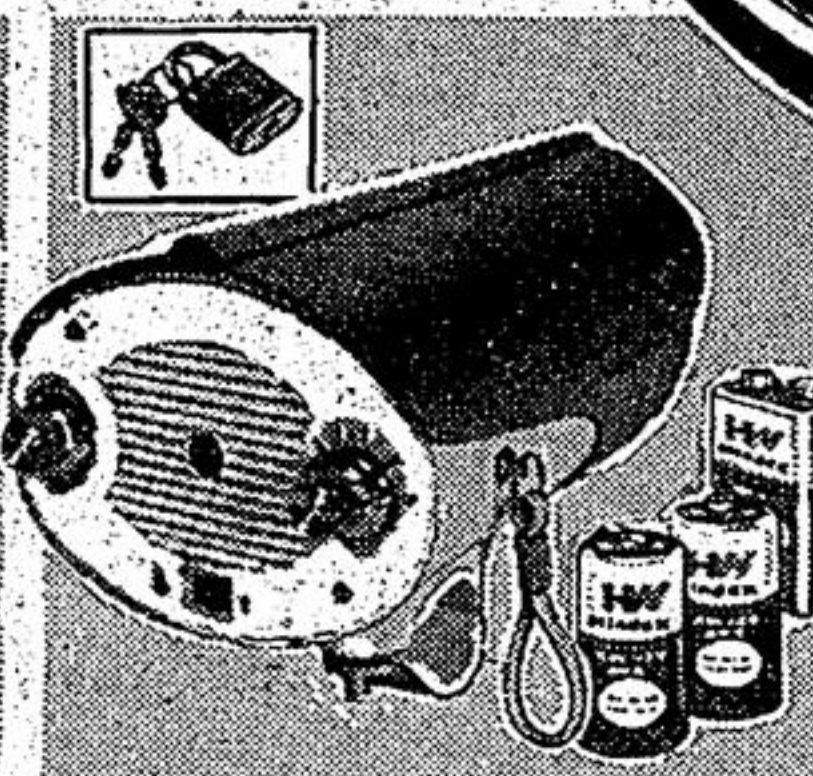

COMBINATION

Radio/Light/Horn

REG $14.95
12.88

Hi-impact plastic houses 9-transistor radio. With Bat. series. 73-3680