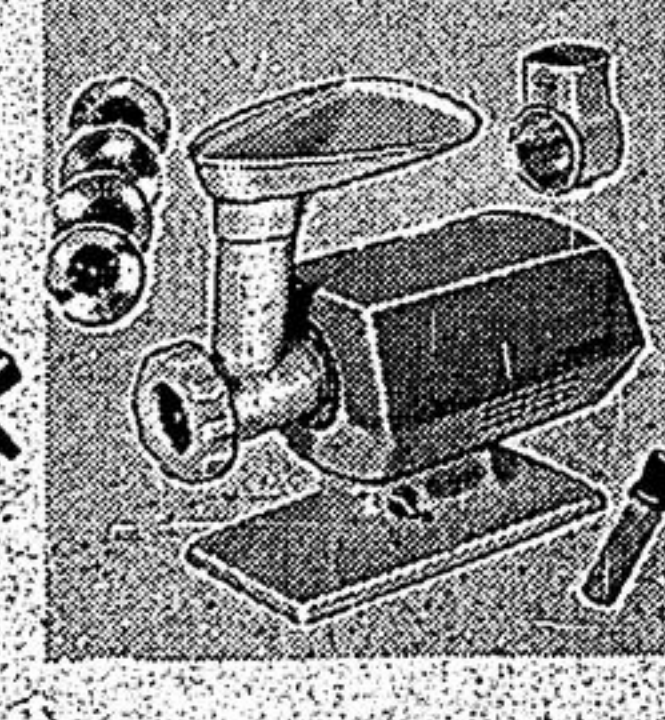

Automatic Kettle

5.95

Our lowest-priced kettle. Quality-made with safety shut-off and 1500-w. element. Mirror finish.

Buffet Frypan

31.44

No-stick surface with accurate probe control! In poppy or avocado with motif. Holds small chicken, roast!

'The Moulinex'

24.77

Electric salad-maker grates n-grinds meat as well! 4 interchangeable drums included.

EXTRA!
Cash and Carry
BONUS COUPONS

CANADIAN TIRE ASSOCIATE STORE
STOUFFVILLE

OPEN 9a.m.-9p.m. Daily 9a.m.-6p.m. Sat. 640-5800