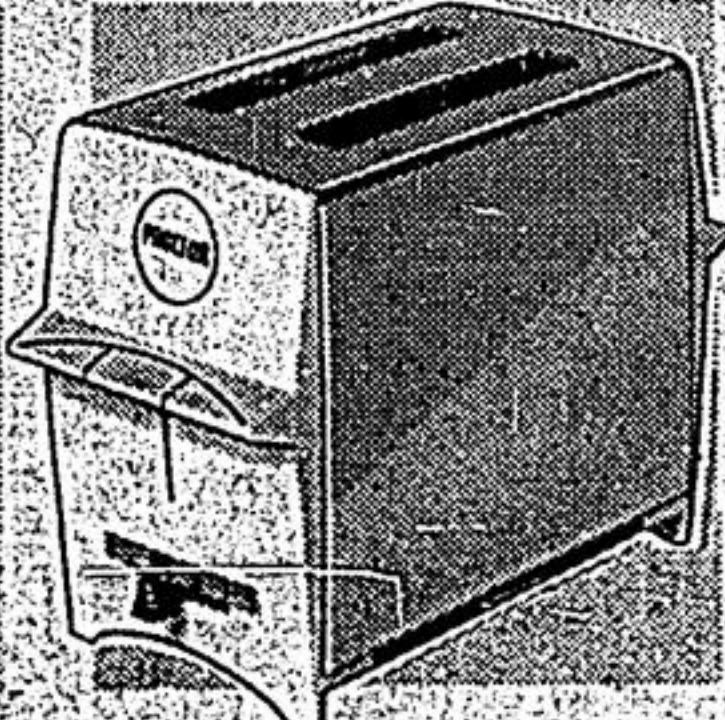

2-Slice 'Pop Up'

11.99

From Proctor. Has slide colour selector. Easy clean hinged crumb tray.