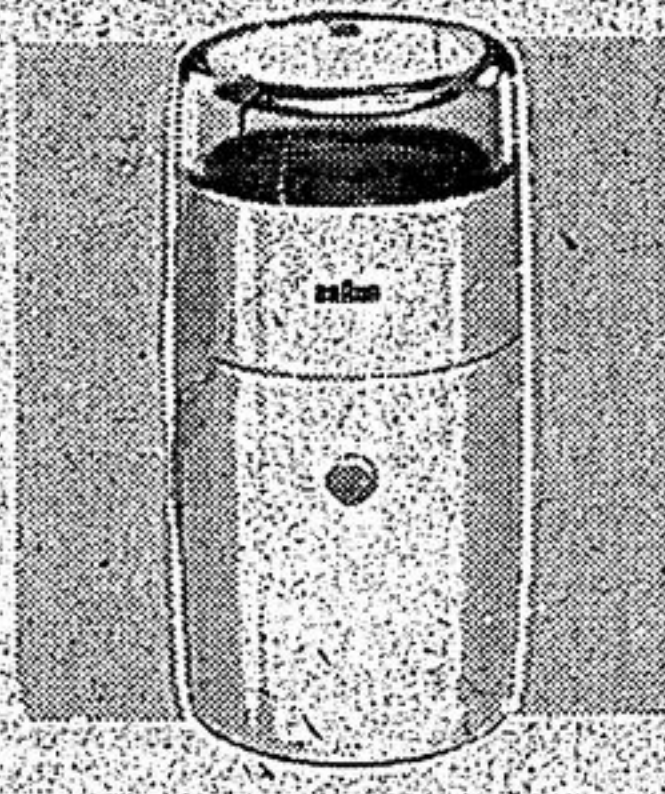

23.88

New Lilac CGE 'Decorator' puts end to wrinkles; multi vents steam out the most stubborn. Window water-gauge tells when to refill. Full temperature range; perma-press setting.

Sunbeam Combo

11.44

Specially priced 3-in-1 opener/sharpener/bottle opener. Flip-top magnet lifts lid with no ragged edges.

Clock/Can Opener

20.95

By Sunbeam! A 3-in-1 appliance for all round kitchen use! Clock, bottle and can opener that takes any size.

'Braun' Grinder

14.95

Powerful little extra from 'Braun' to 'Mom'! Gives fresh ground coffee in just 30 seconds.