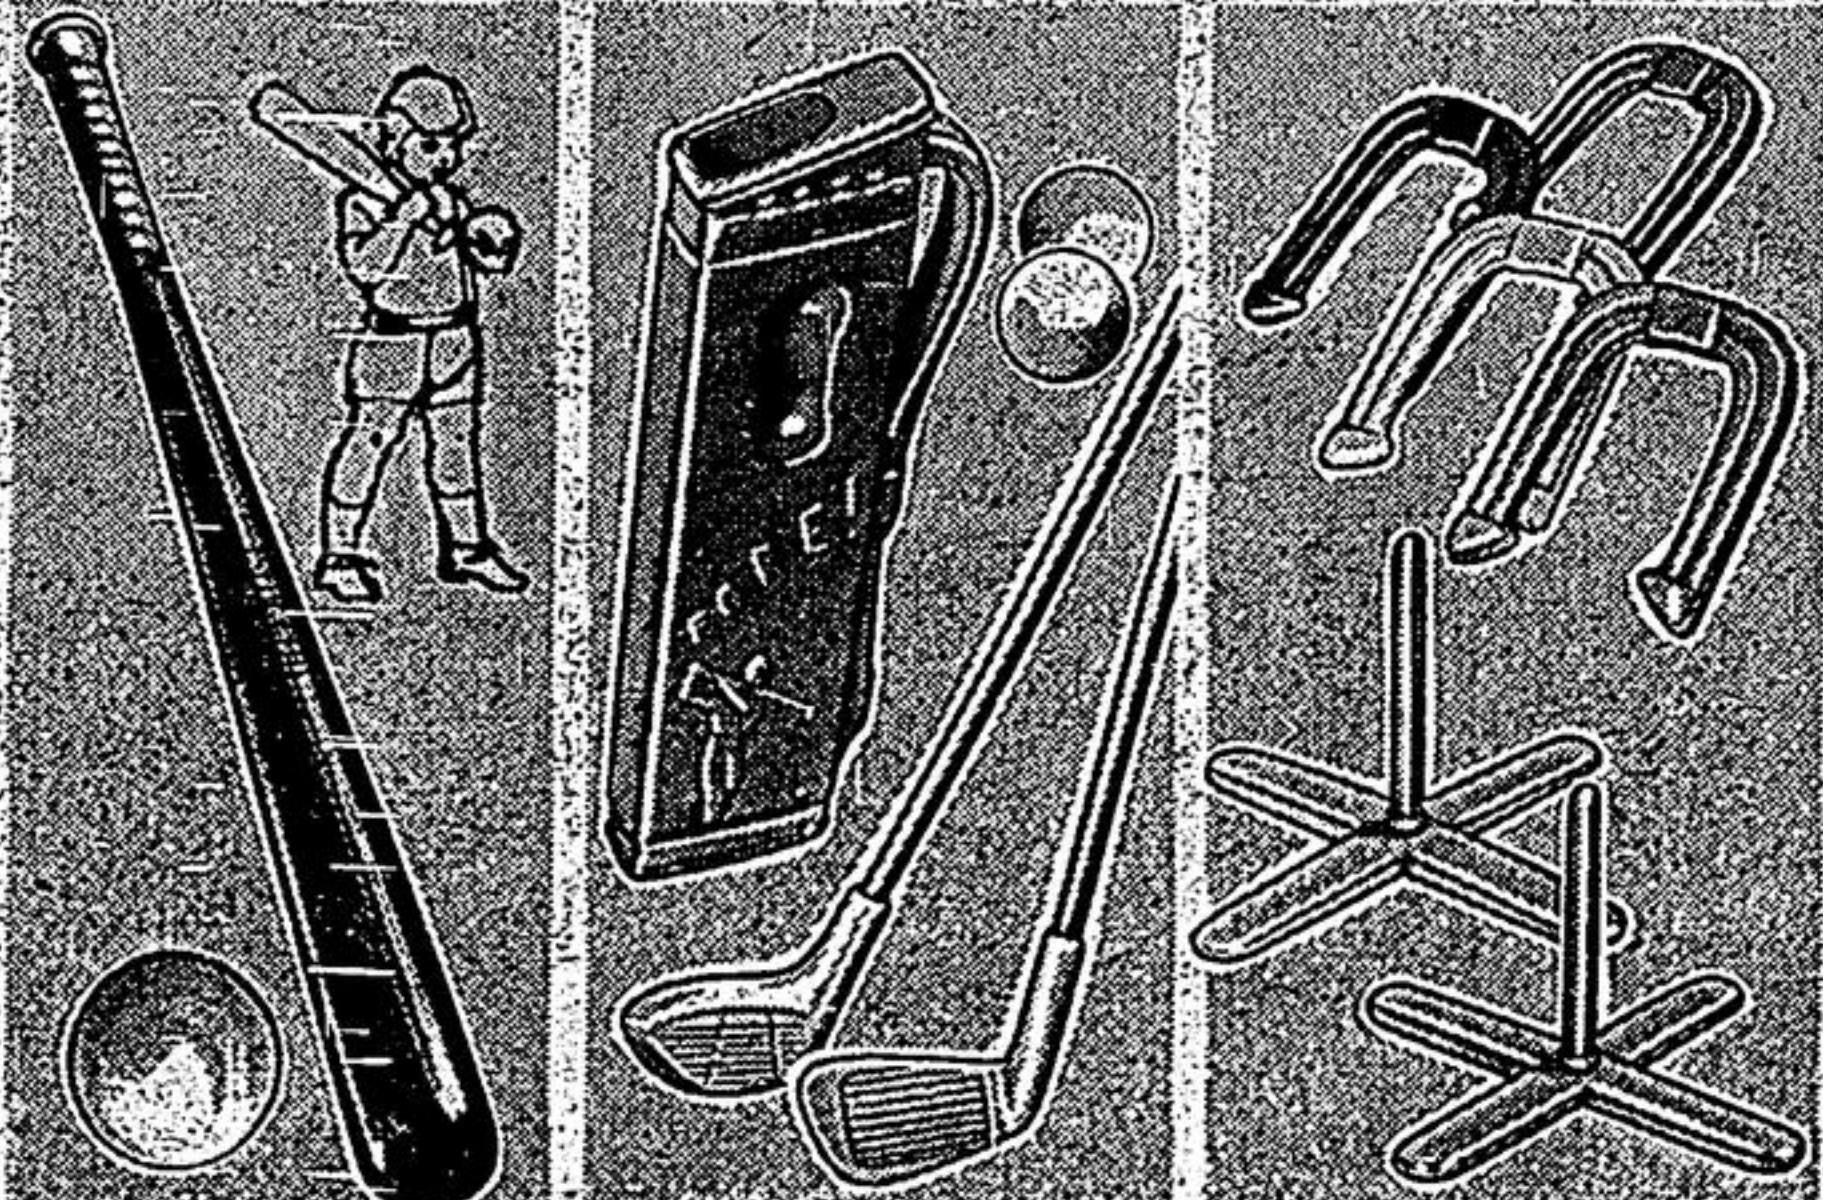

Fun-Specials for Small Fry!

Baseball 'n Bat Set
.49

Golf Club-Bag Set
.69

Horseshoe Pitching Set
.66

'Babe Ruth' plastic set. 27" woodgrain style bat, 2 1/2" diameter ball. 59-0013

Looks like Dad's! Two 23" clubs, 2 balls, bag. Bright plastic. 99-9001

Plastic horseshoes for double-end play. Stakes, crossover score strips. 99-0371