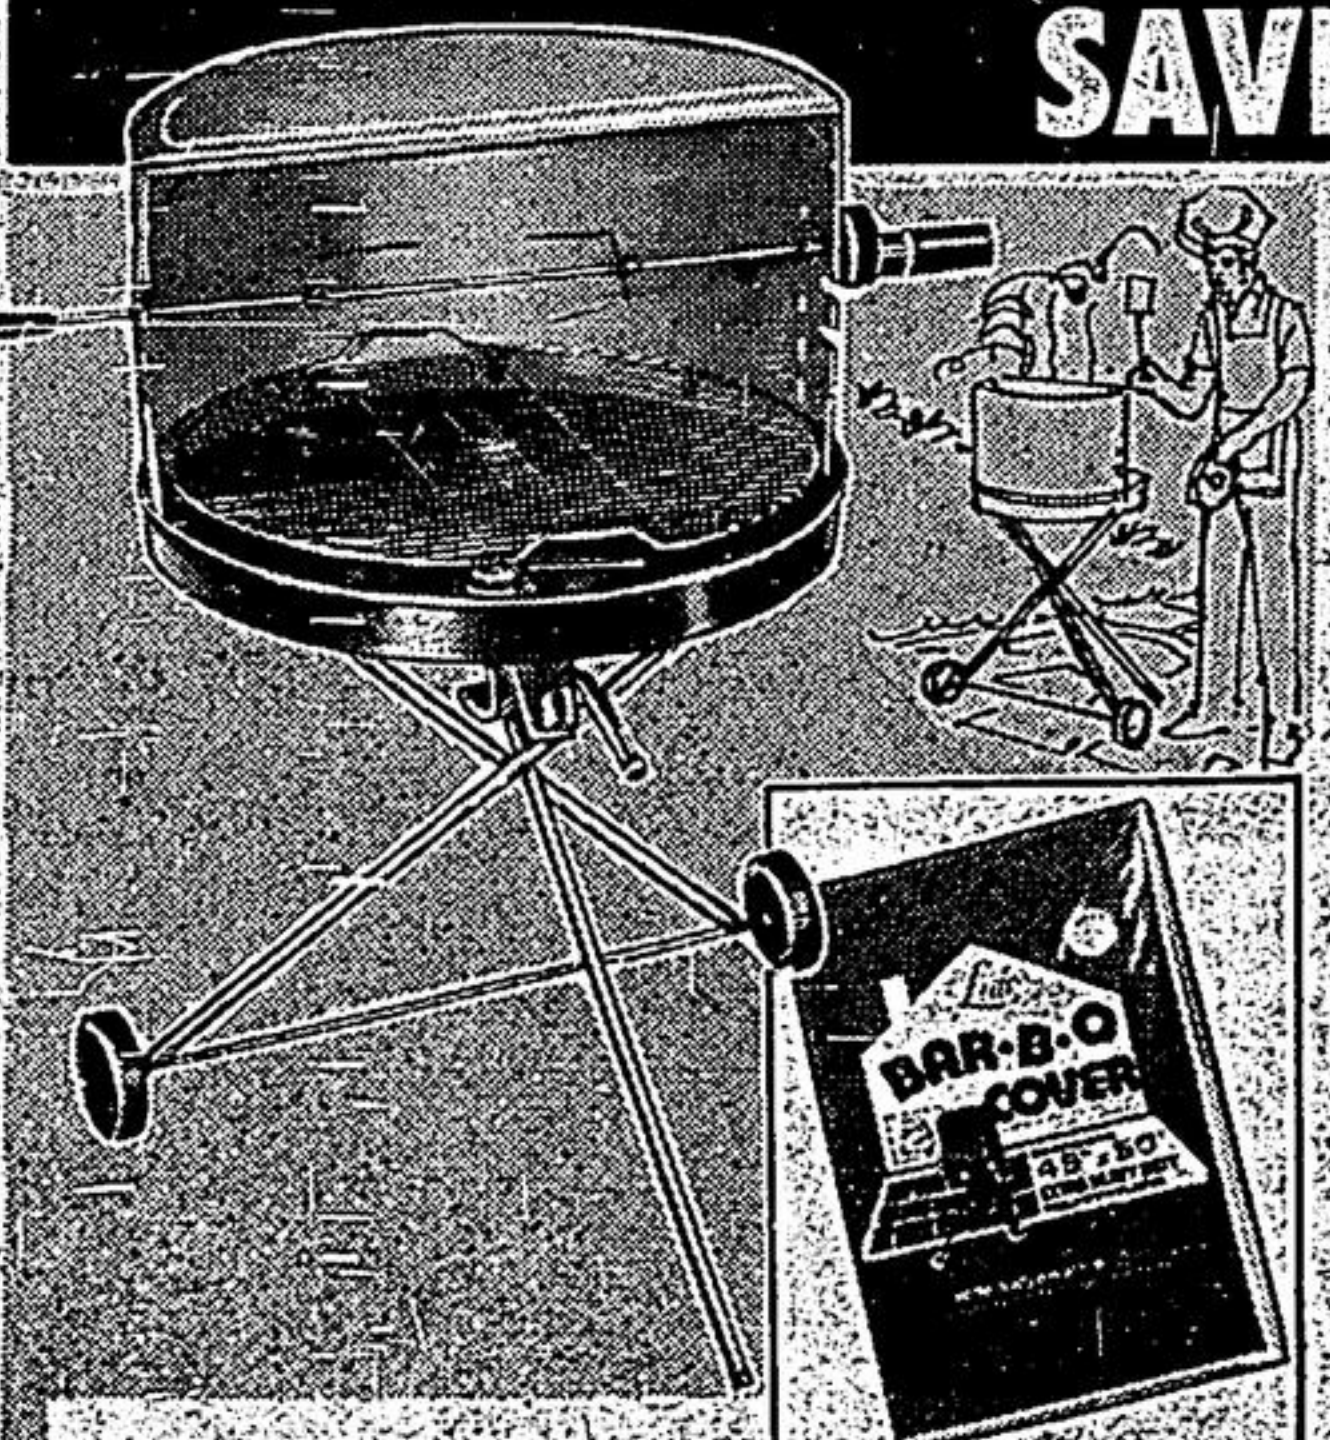

REG. $15.44
24" Barbecue
All-metal, 3-height spit powered by 1 1/2-v. battery (extra). Folding legs with wheels. 85-1028
13.88

REDUCED! Barbecue Cover
Reg. 99c. Strong polyethylene, fits up to 24" diam. grills. 85-1222
.88