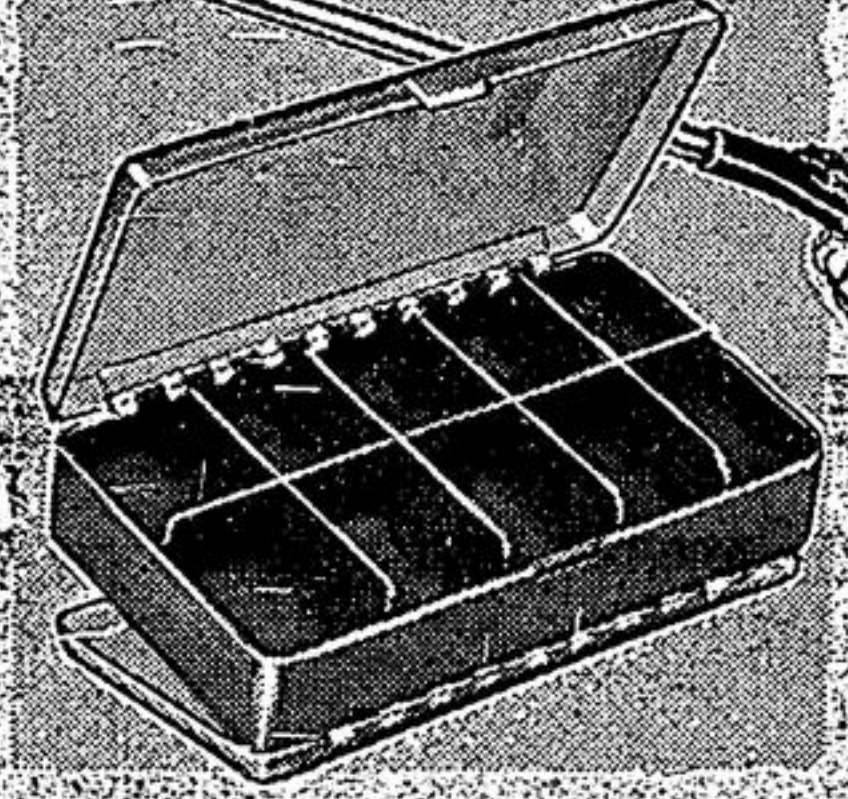

SPECIAL! 2-SIDED Tackle Box
.99
All plastic, clear lids. Compartments on both sides. Attaches to belt. 99-1110