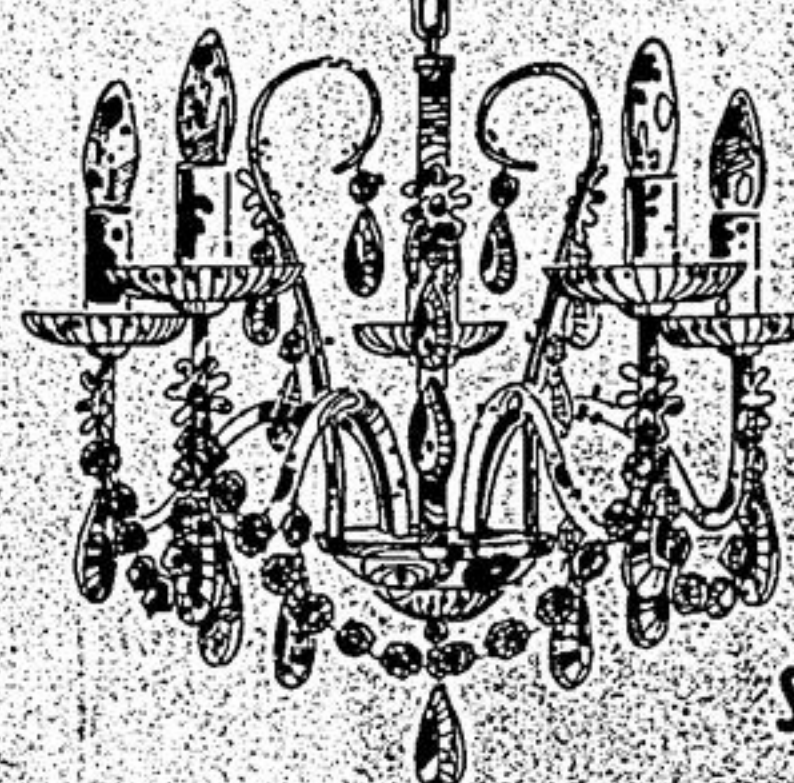

REG. 49.98

SALE **27.77** each

OTHER ELEGANT CHANDELIERS WITH PRICES UP TO 465.00

DIMMER SWITCH

Press on—press off—2 year guarantee—600 W max.

SPECIAL
7.77 each

Save 9.21
5 LIGHT BRASS-PLATED
CHANDELIER

With crystal drop and chain prisms. A light touch that lets you set any mood.