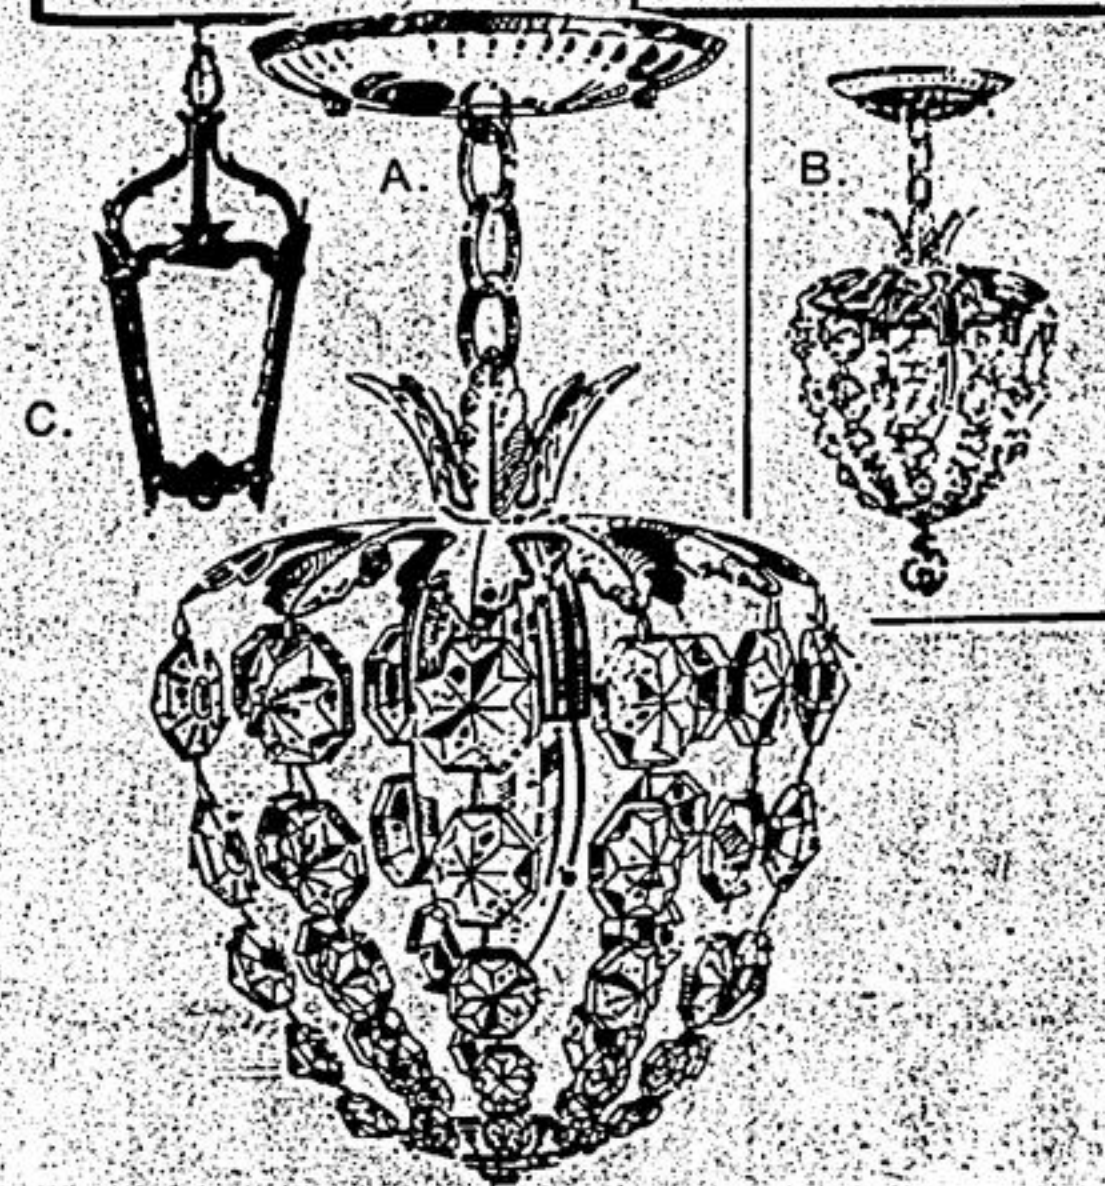

REG. 49.98

SALE **27.77** each

OTHER ELEGANT CHANDELIERS WITH PRICES UP TO 465.00

DIMMER SWITCH

Press on—press off—2 year guarantee—600 W max.

SPECIAL
7.77 each

Save 9.21
5 LIGHT BRASS-PLATED
CHANDELIER

With crystal drop and chain prisms. A light touch that lets you set any mood.

REG. 32.98

SALE **23.77** each

(A) CRYSTAL
HALL BASKET

REG. \$15.98
Gold tone or satin brass leaves with graduated crystal prisms.

SALE
9.77 each

(B) CRYSTAL
HALL BASKET

REG. 18.98
Gold tone or satin brass leaves with graduated crystal prisms and hanging prism ball.