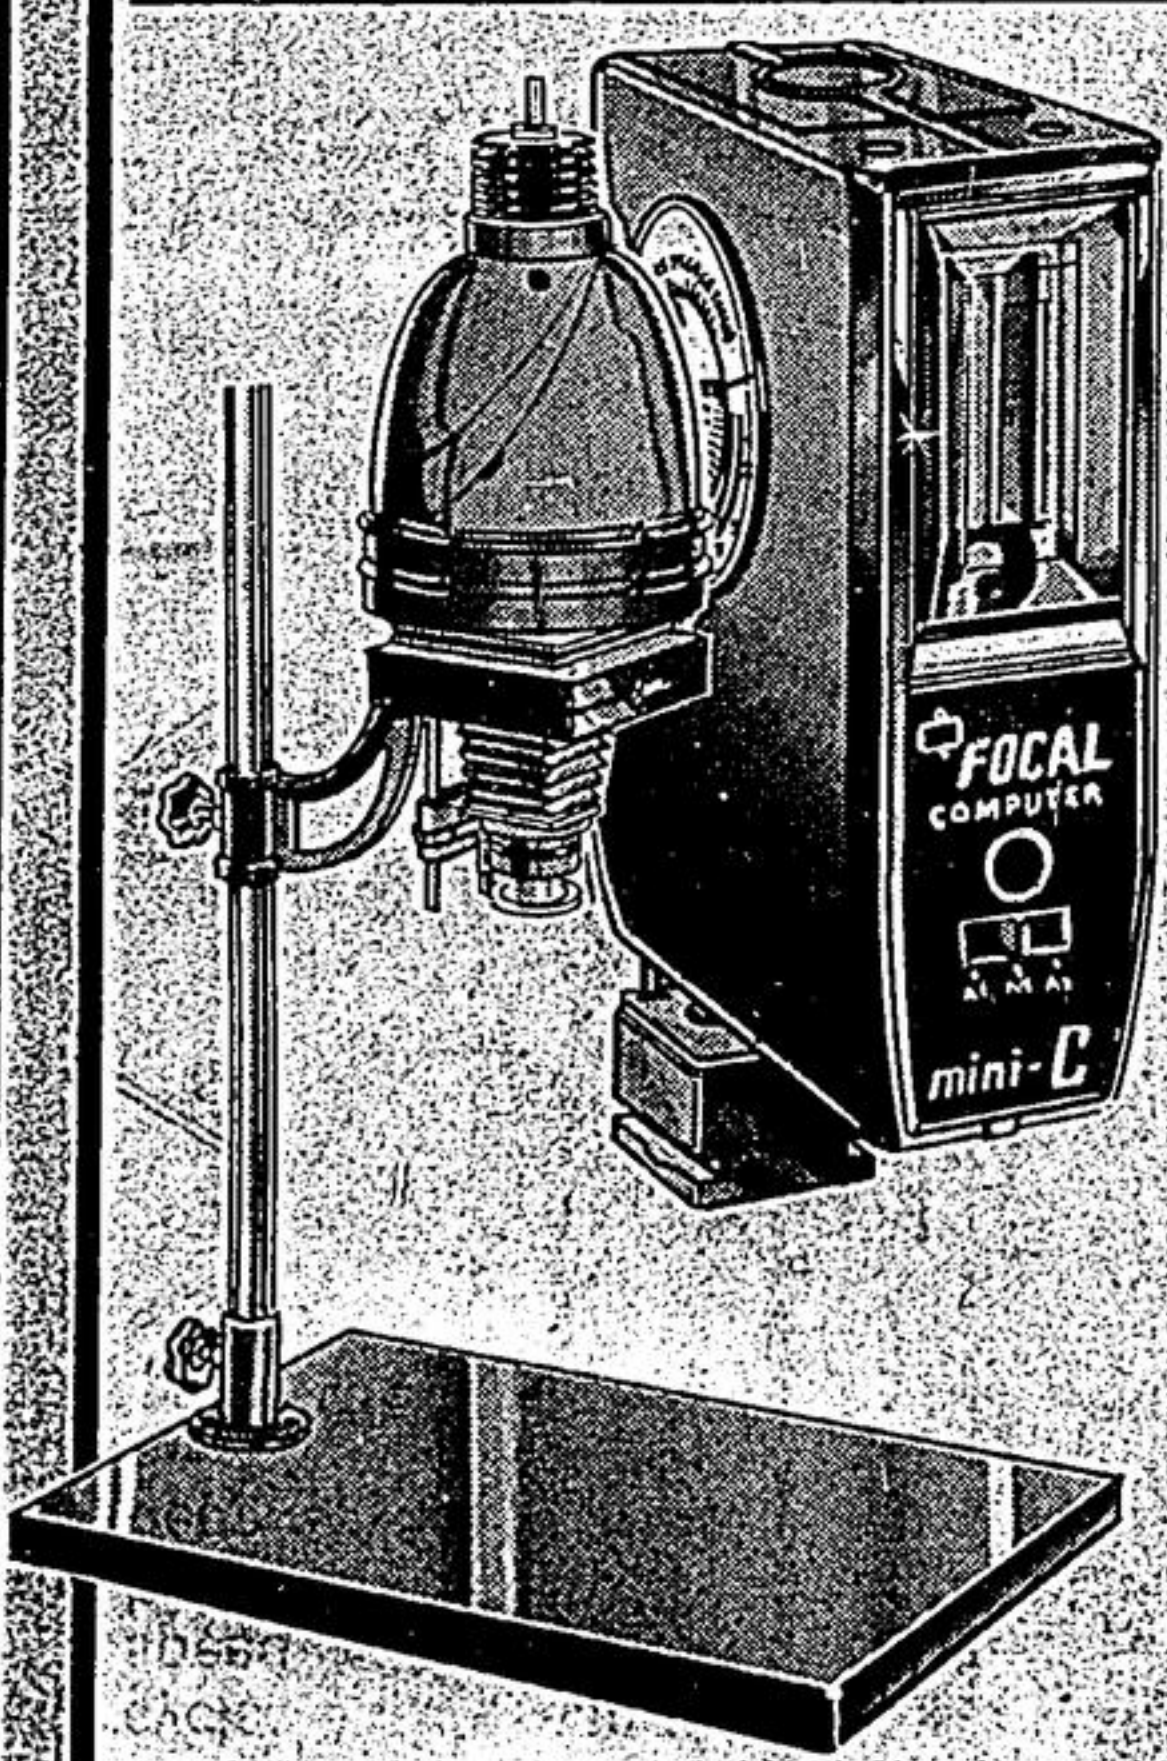

FRONT-LOAD! CONVERTIBLE! Features two wash cycles & one wash speed! Approx. 35" high, 24 1/2" wide, 25 1/2" deep. Comes in White.

K Days

LIMITED QUANTITIES WHILE THEY LAST!

CARLTON AM/FM STEREO RECEIVER WITH SPEAKERS
K mart PRICE

6444

A sleek model to enhance any room and the sound is superior too! With push button controls, slide rule dial, headphone jack, built in antenna and jacks for tape in, tape out.

WEBCOR AM/FM DIGITAL CLOCK RADIO
K mart PRICE

42²²

Solid State! Slide rule tuning dial! 24 hour timer! With pillow speaker.

NEW C.G.E. AM CLOCK RADIO WITH APPLIANCE OUTLET
K mart PRICE

3166

BUY OF THE MONTH! Value at a low price! Slide control dial, 4" speaker, automatic sleep snooze & music controls, 2 hours adjustment! Smart walnut grain finish.