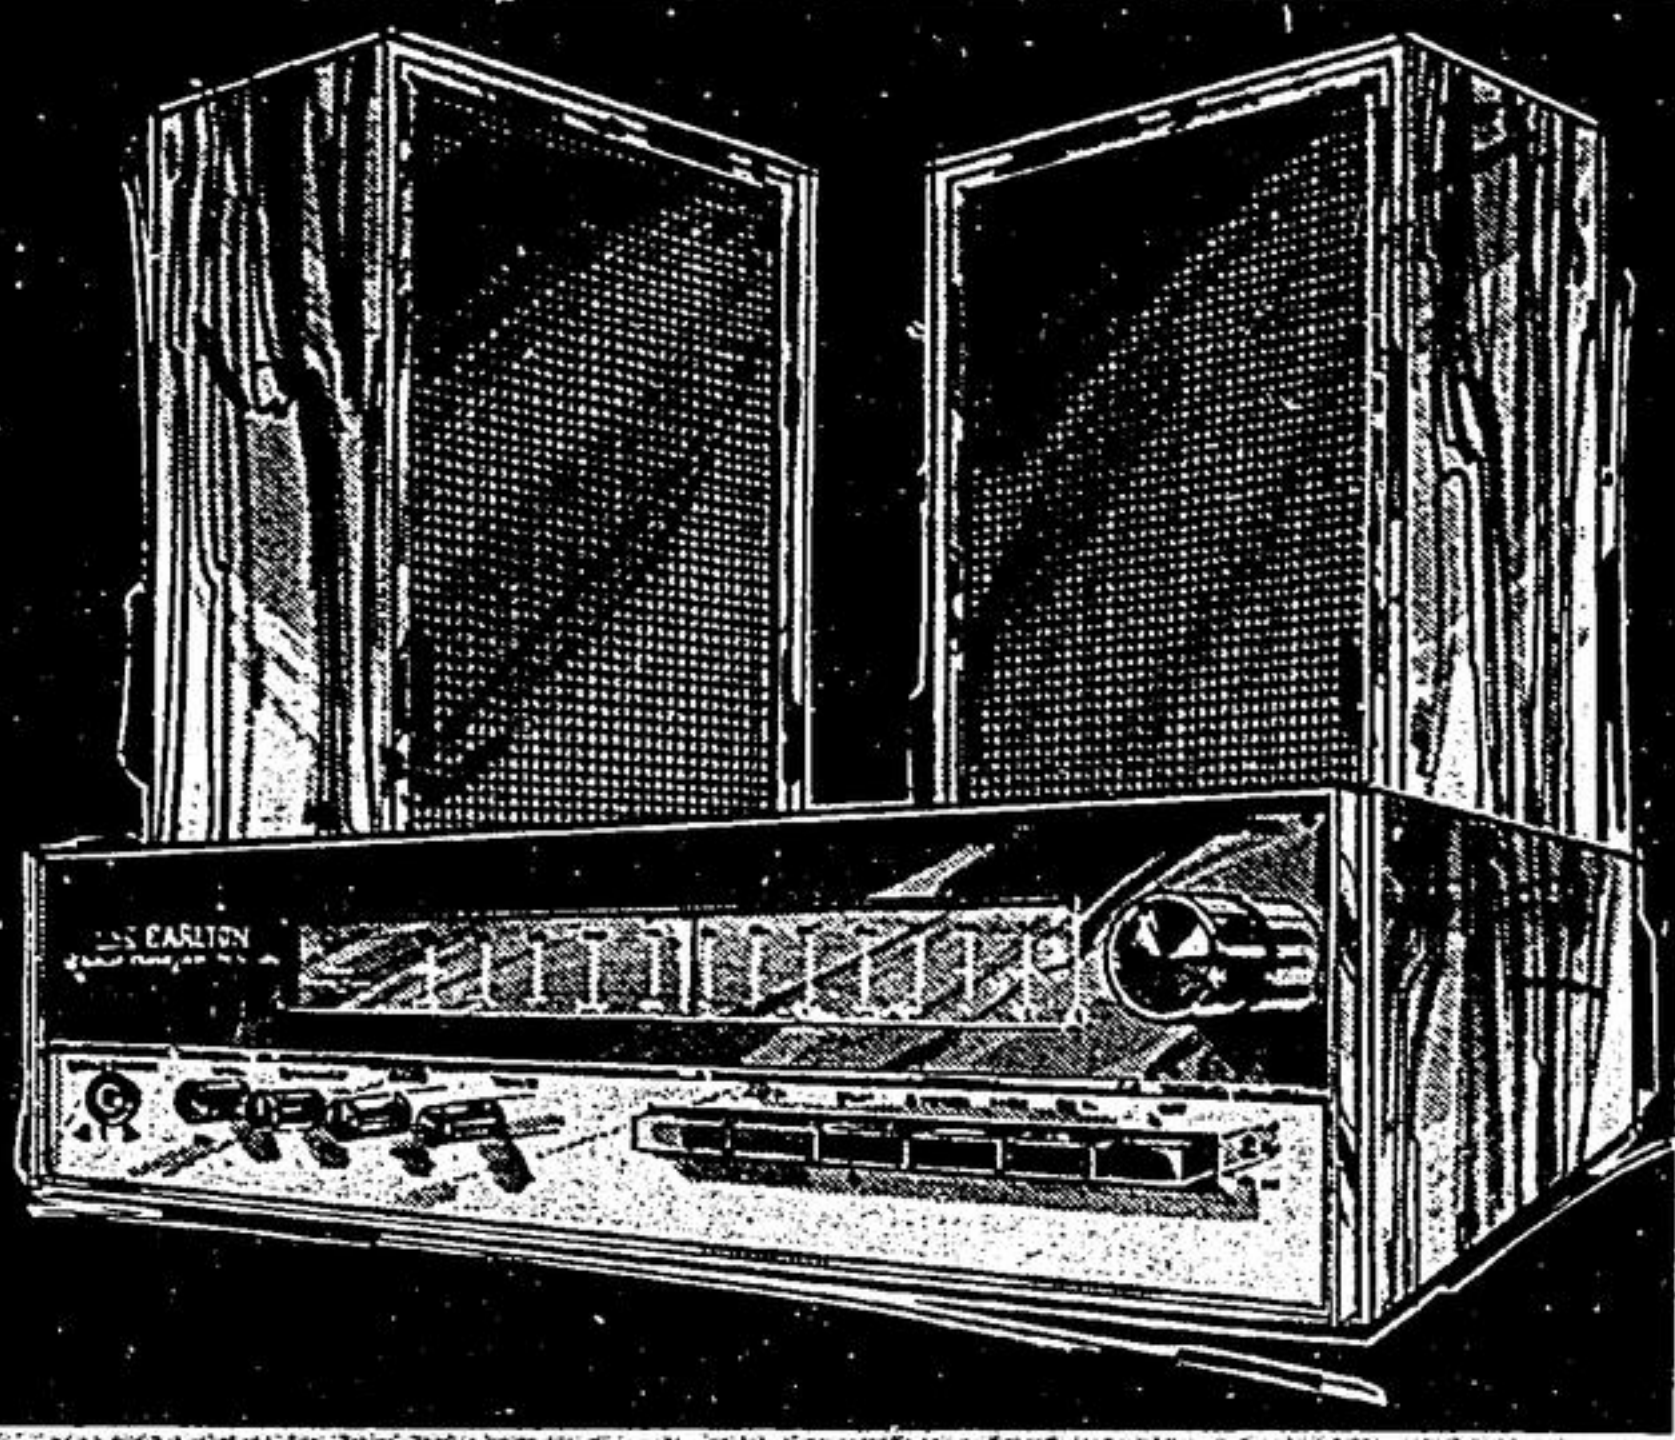

FRONT-LOAD! CONVERTIBLE! Features two wash cycles & one wash speed! Approx. 35" high, 24 1/2" wide, 25 1/2" deep. Comes in White.

K Days

LIMITED QUANTITIES WHILE THEY LAST!

CARLTON AM/FM STEREO RECEIVER WITH SPEAKERS
K mart PRICE

6444

A sleek model to enhance any room and the sound is superior too! With push button controls, slide rule dial, headphone jack, built in antenna and jacks for tape in, tape out.

WEBCOR AM/FM DIGITAL CLOCK RADIO
K mart PRICE

42²²

Solid State! Slide rule tuning dial! 24 hour timer! With pillow speaker.

NEW C.G.E. AM CLOCK RADIO WITH APPLIANCE OUTLET
K mart PRICE

3166

BUY OF THE MONTH! Value at a low price! Slide control dial, 4" speaker, automatic sleep snooze & music controls, 2 hours adjustment! Smart walnut grain finish.