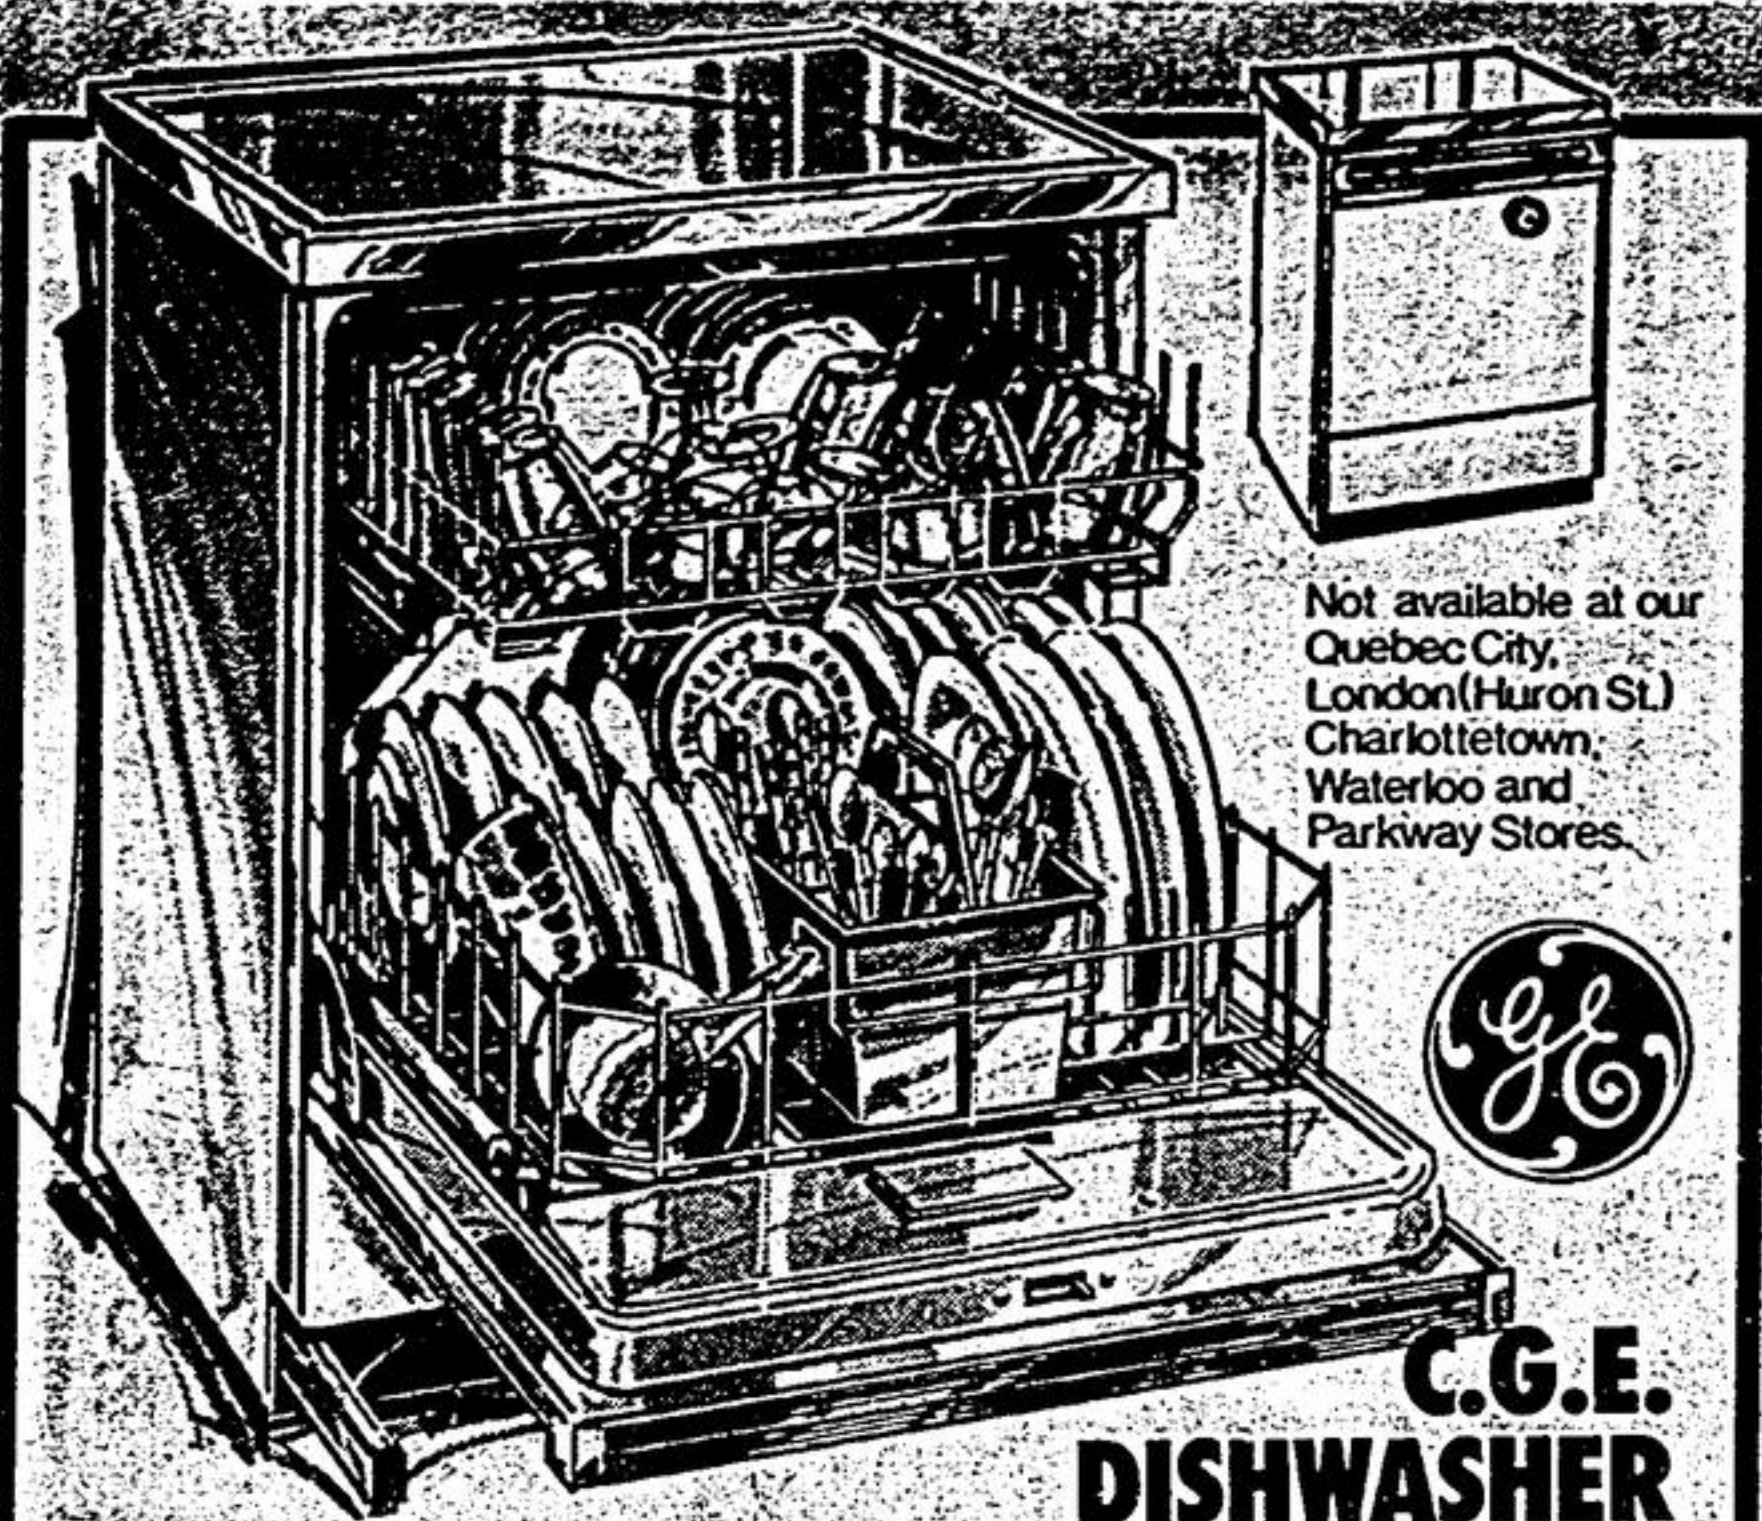

Kmart

ON SALE: MARCH 26th TO 31st
A Division of the S.S. KRESGE COMPANY Limited

Not available at our Quebec City, London (Huron St.), Charlottetown, Waterloo and Parkway Stores.

C.G.E. DISHWASHER
K mart PRICE
298⁸⁸

FRONT-LOAD! CONVERTIBLE! Features two wash cycles & one wash speed! Approx. 35" high, 24 1/2" wide, 25 1/2" deep. Comes in White.

K Days

LIMITED QUANTITIES WHILE THEY LAST!

CARLTON AM/FM STEREO RECEIVER WITH SPEAKERS
K mart PRICE

6444

A sleek model to enhance any room and the sound is superior too! With push button controls, slide rule dial, headphone jack, built in antenna and jacks for tape in, tape out.