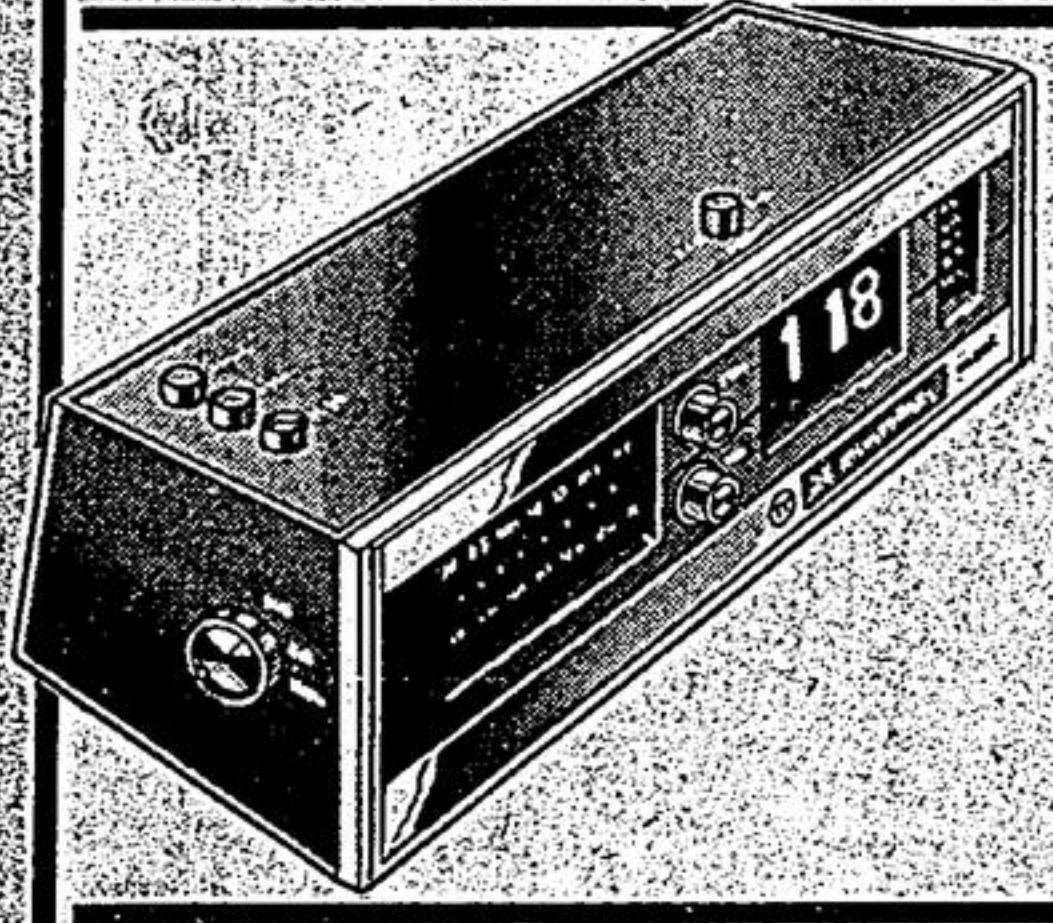

FRONT-LOAD! CONVERTIBLE! Features two wash cycles & one wash speed! Approx. 35" high, 24 1/2" wide, 25 1/2" deep. Comes in White.

K Days

LIMITED QUANTITIES WHILE THEY LAST!

CARLTON AM/FM STEREO RECEIVER WITH SPEAKERS
K mart PRICE

6444

A sleek model to enhance any room and the sound is superior too! With push button controls, slide rule dial, headphone jack, built in antenna and jacks for tape in, tape out.

WEBCOR AM/FM DIGITAL CLOCK RADIO
K mart PRICE

42²²

Solid State! Slide rule tuning dial! 24 hour timer! With pillow speaker.

NEW C.G.E. AM CLOCK RADIO WITH APPLIANCE OUTLET
K mart PRICE

3166

BUY OF THE MONTH! Value at a low price! Slide control dial, 4" speaker, automatic sleep snooze & music controls, 2 hours adjustment! Smart walnut grain finish.