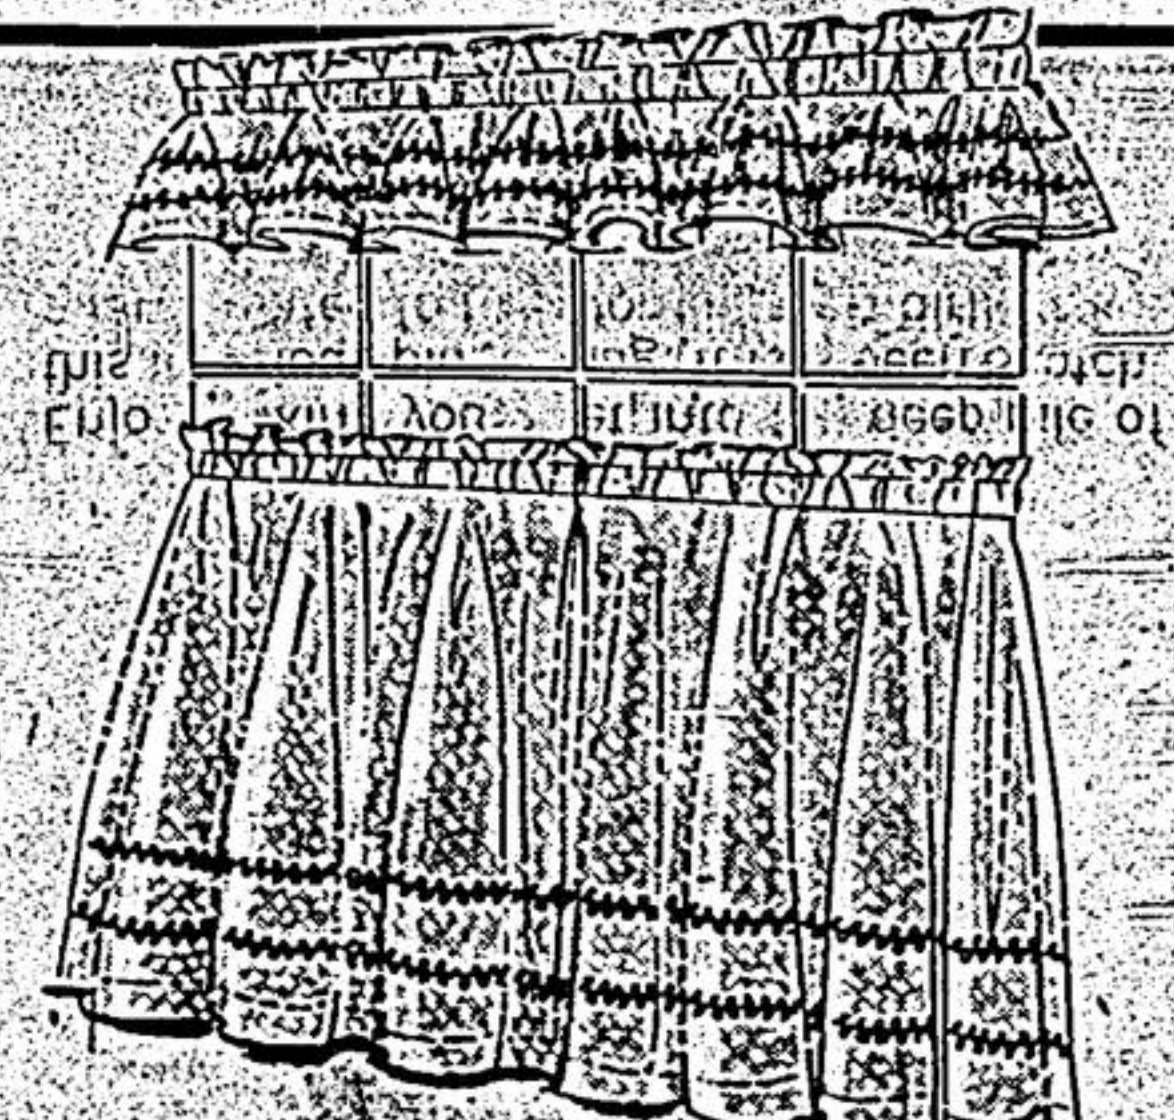

FLOCK DOT DACRON TIER SET

Our regular prices 4.57 & 4.77
K mart SPECIAL

3.47

White with coloured rick-rack trim. Pre-shirred valance. Curtains 30 x 36" ea.; Valance 54 x 10". Also—polyester ninon in plain colours with ric rick trim. Curtains 32 x 36" ea.; Valance 65 x 10".