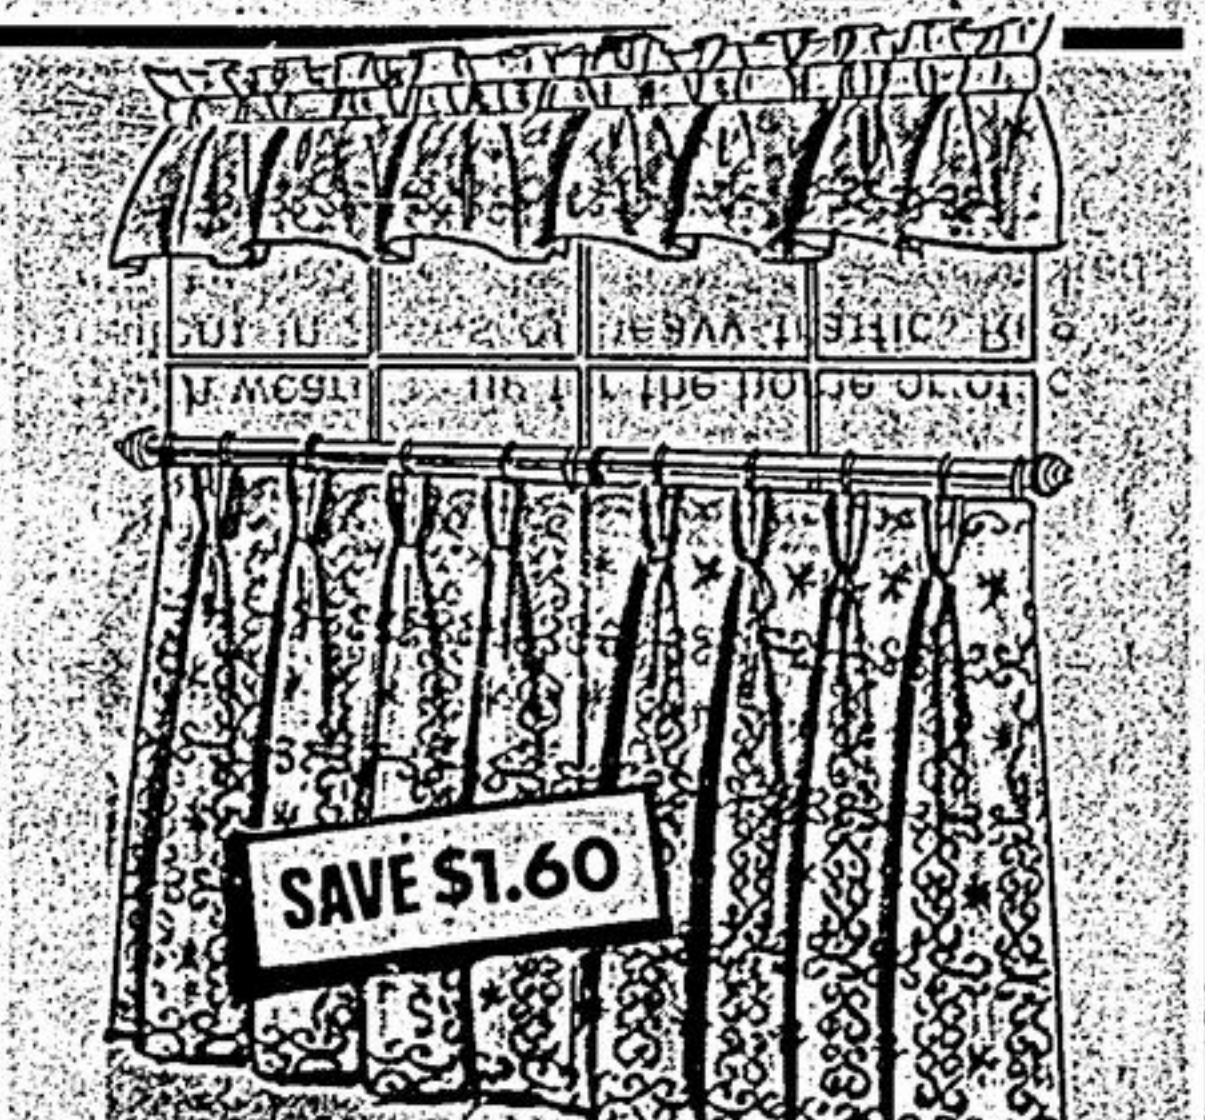

MARCHE/SAN CARLOS CAFE SET

Our regular price 6.37
K mart SPECIAL

4.77

Pinch pleated with coloured rings. Washable printed hopsacking is permanent press. Curtains 20 x 36" ea.; Valance 72 x 10".