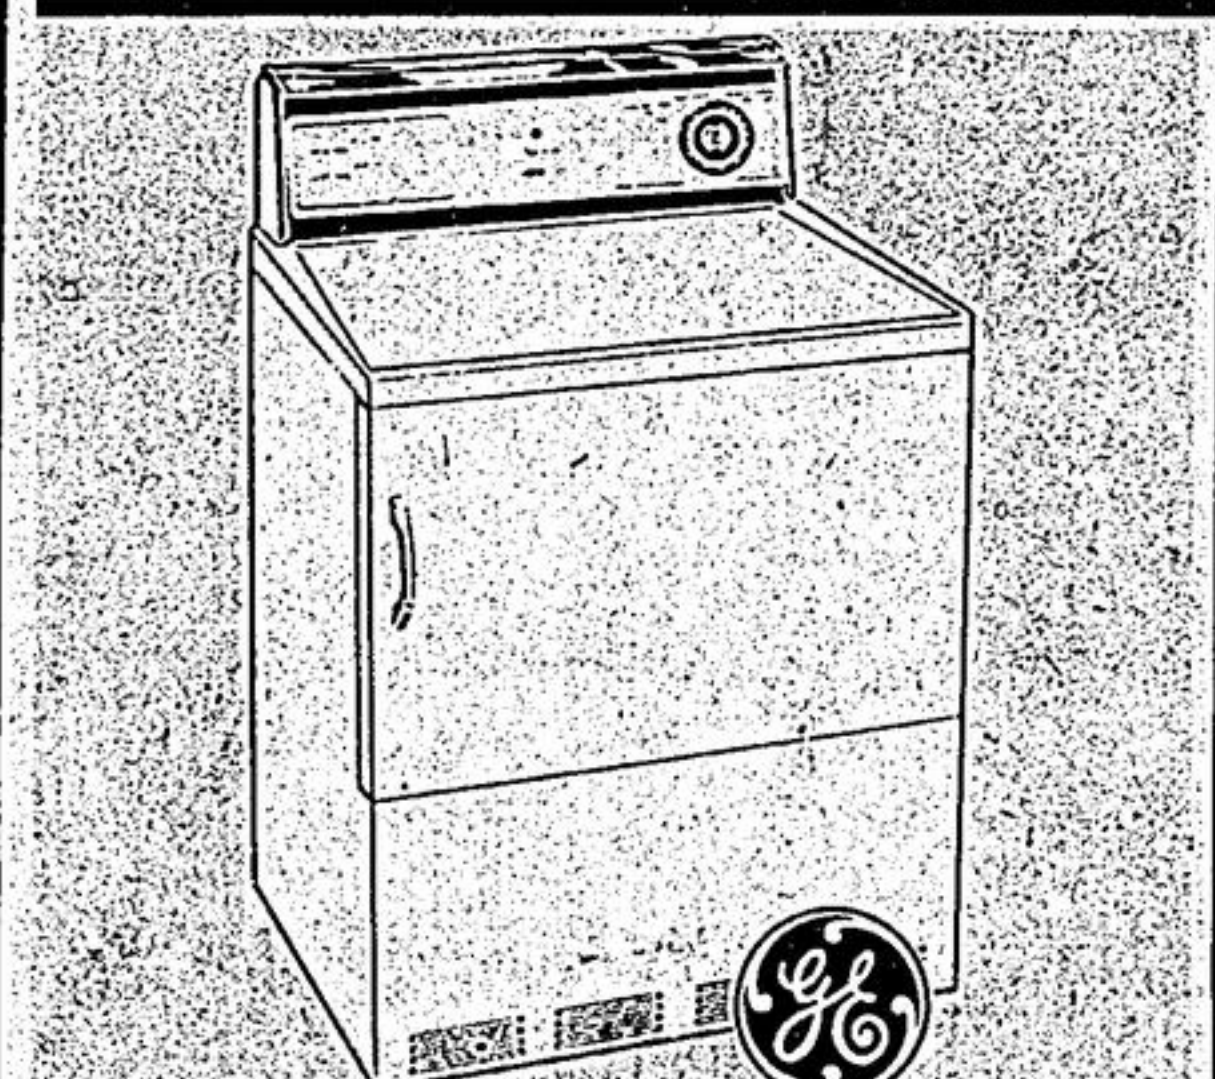

Our regular price 54.47
K mart SPECIAL

44.47

Constellation model: floats on cushion of air! Has toe operated switch, all steel body & cleaning tools. Avocado/Taupe.

HOOVER FLOOR SWEEPETTE

Our regular price 32.47
K mart SPECIAL

27.47

Lightweight sweepette comes with a built-in carrying handle & powerful motor. Easily converts from rugs to bare floor.

GE AUTOMATIC DRYER

K mart PRICE

168.88

Has 3 cycles & 2 temp. selections, safety start & lint trap. Porcelain enamelled drum. 43 1/2" high x 27" wide x 25" deep. White.