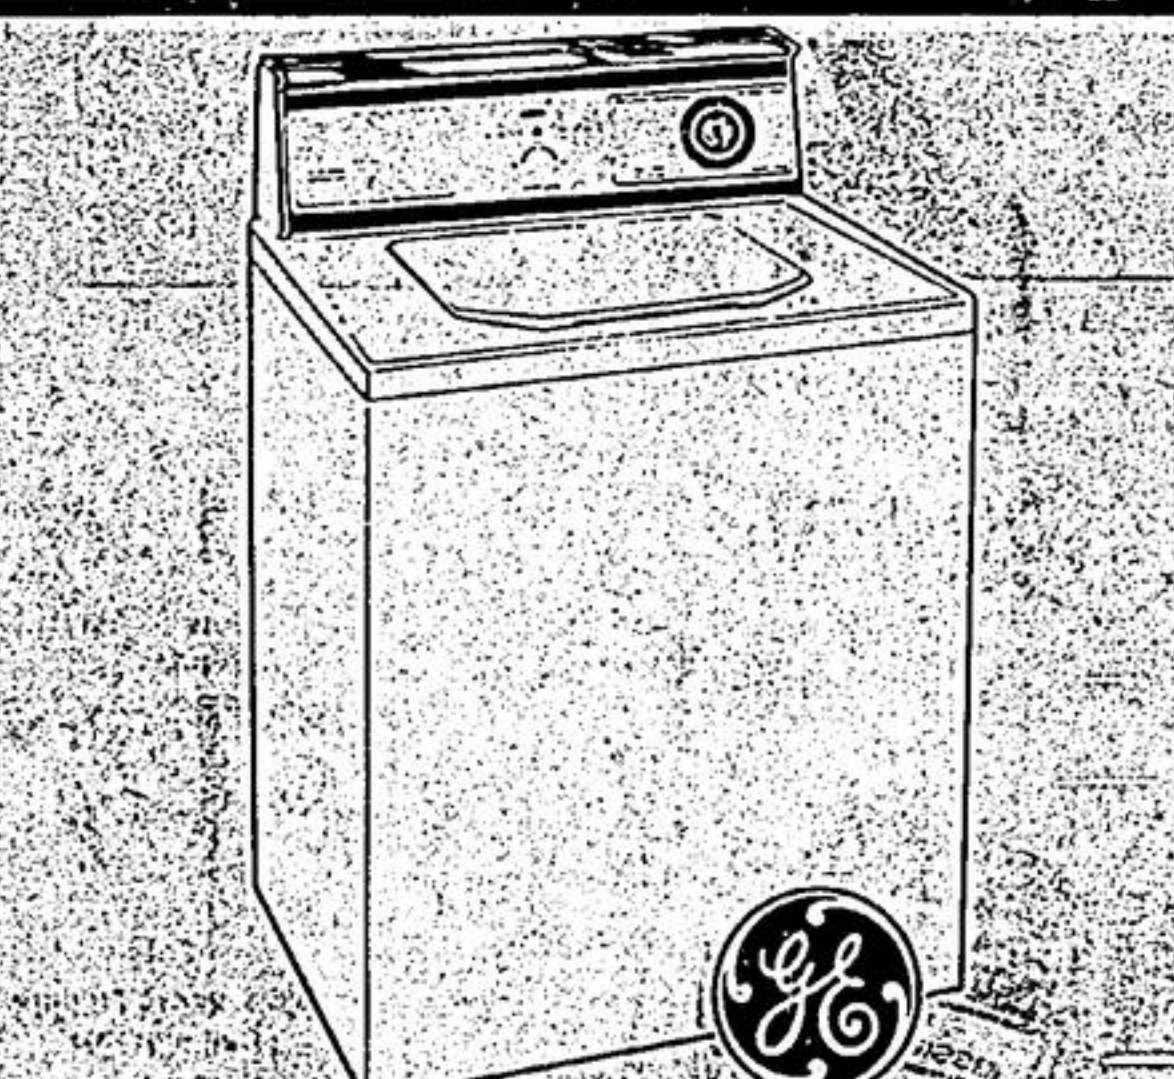

Our regular price 54.47
K mart SPECIAL

44.47

Constellation model: floats on cushion of air! Has toe operated switch, all steel body & cleaning tools. Avocado/Taupe.

HOOVER FLOOR SWEEPETTE

Our regular price 32.47
K mart SPECIAL

27.47

Lightweight sweepette comes with a built-in carrying handle & powerful motor. Easily converts from rugs to bare floor.

GE AUTOMATIC DRYER

K mart PRICE

168.88

Has 3 cycles & 2 temp. selections, safety start & lint trap. Porcelain enamelled drum. 43 1/2" high x 27" wide x 25" deep. White.

GE AUTOMATIC WASHER

K mart PRICE

288.88

2 wash/spin speeds, 5 cycles, 3 water levels & 3 wash/rinse temp. selections. 18 lb. wash load. 43" high, 27" wide & 26" deep.

CHENILLE BATH MAT SET

Our regular price 7.94
K mart SPECIAL