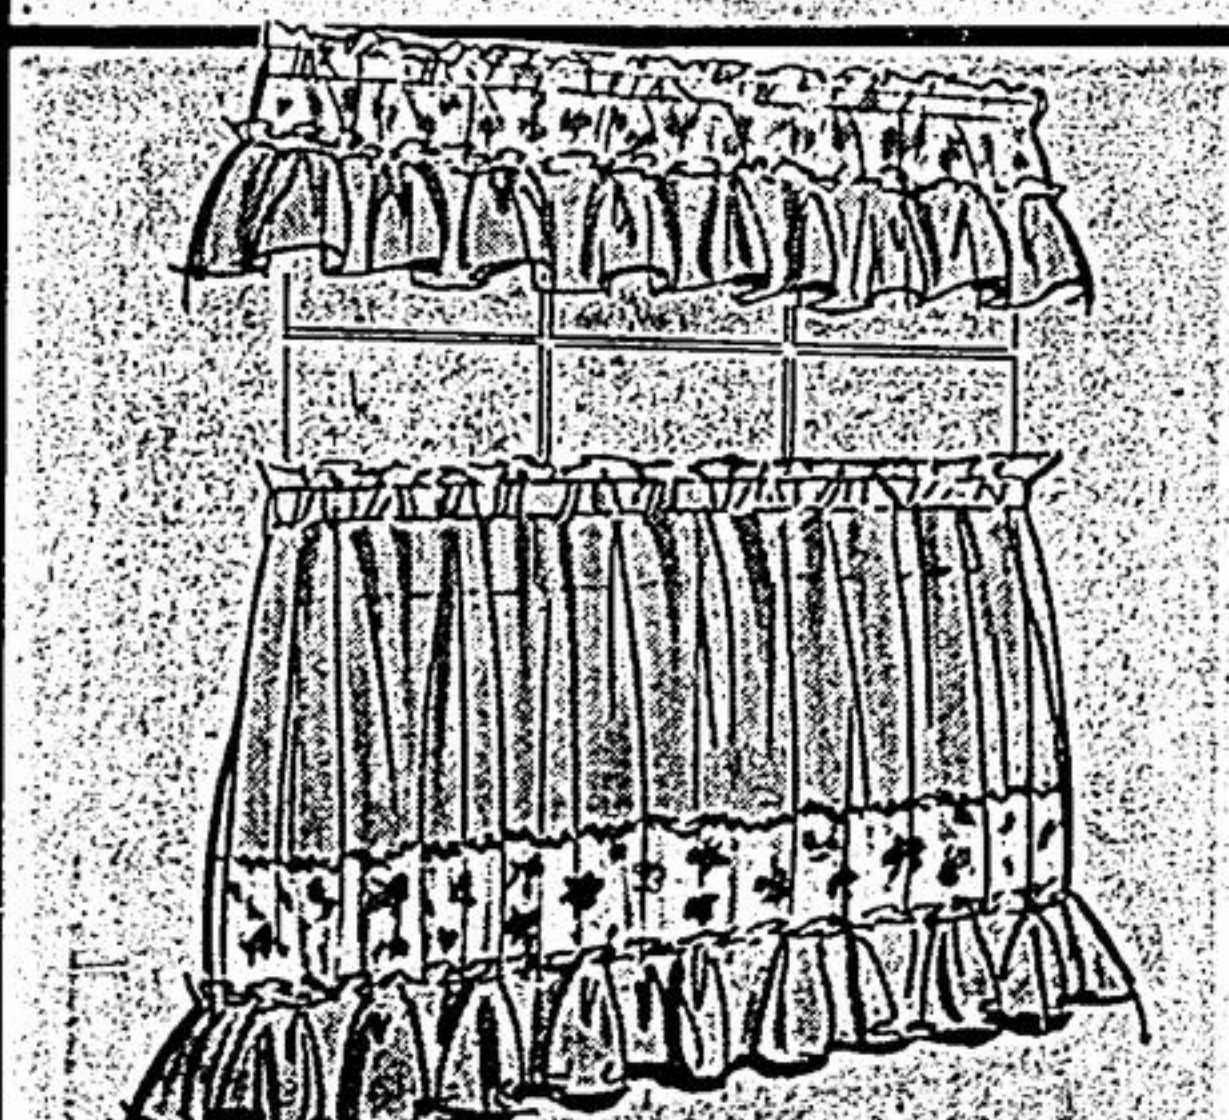

WHITE NINON TIER SET

Our regular prices 5.47 & 5.57
K mart SPECIALS

3.99

Available in Polyester w/ric rick trim—Curtains 32 x 36" ea. or Terylene w/face & coloured cotton border—Curtains 28 x 36" ea. Both valances 65 x 10".