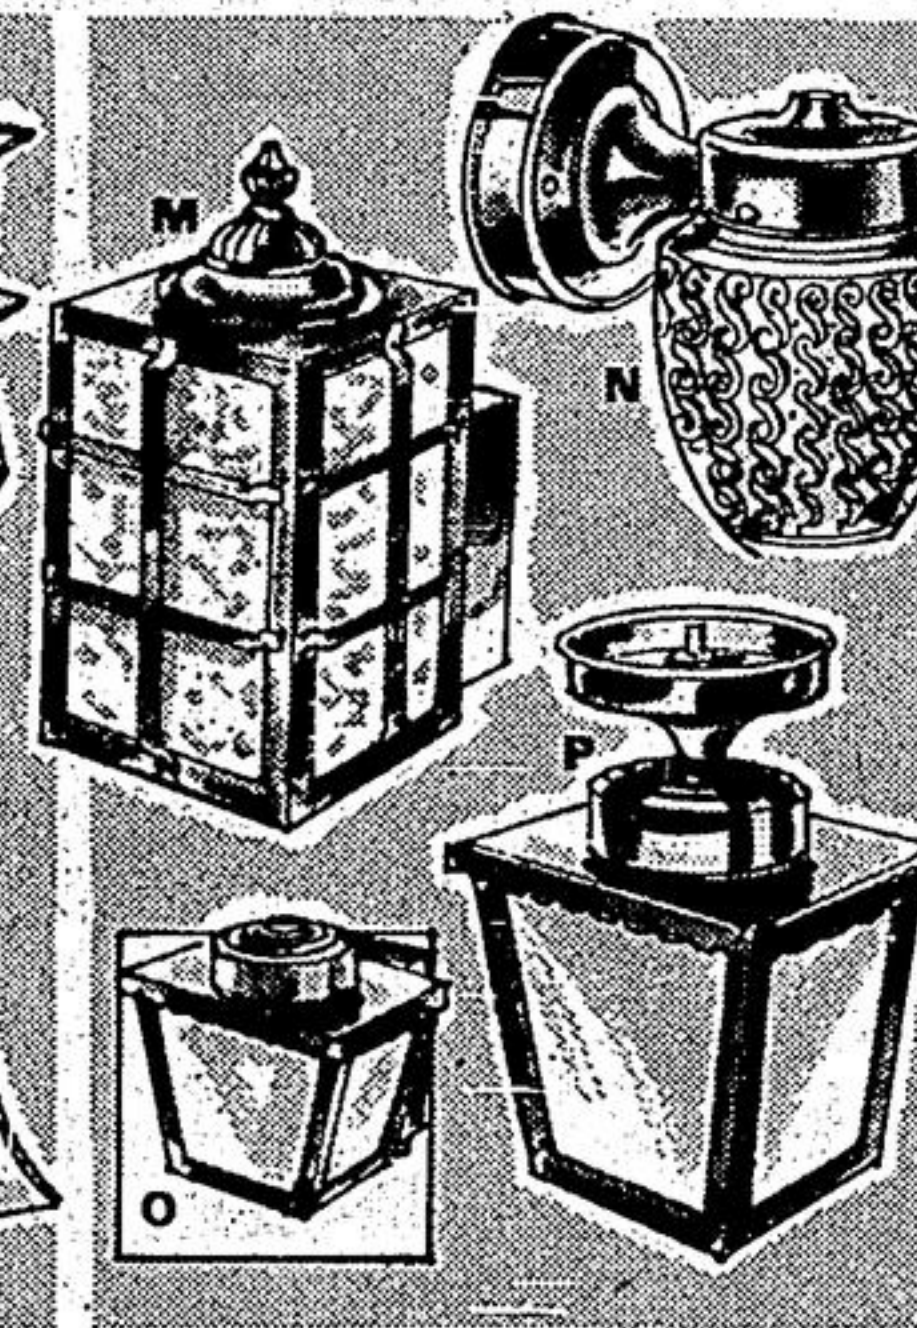

**5.29**

K. RIBBED-GLASS WALL  
Enameled base. Razor outlet. 6 1/2 x 4". Reg. \$2.99.

**2.69**

L. 2-LIGHT CEILING  
Non-glare glass 11 1/2" square shade. 6 1/2" drop. Reg. \$2.77.

**2.29**

M. OUTDOOR COACH-STYLE  
Cross-hatched figured amber glass. 5 1/2" wide. Reg. \$11.88.