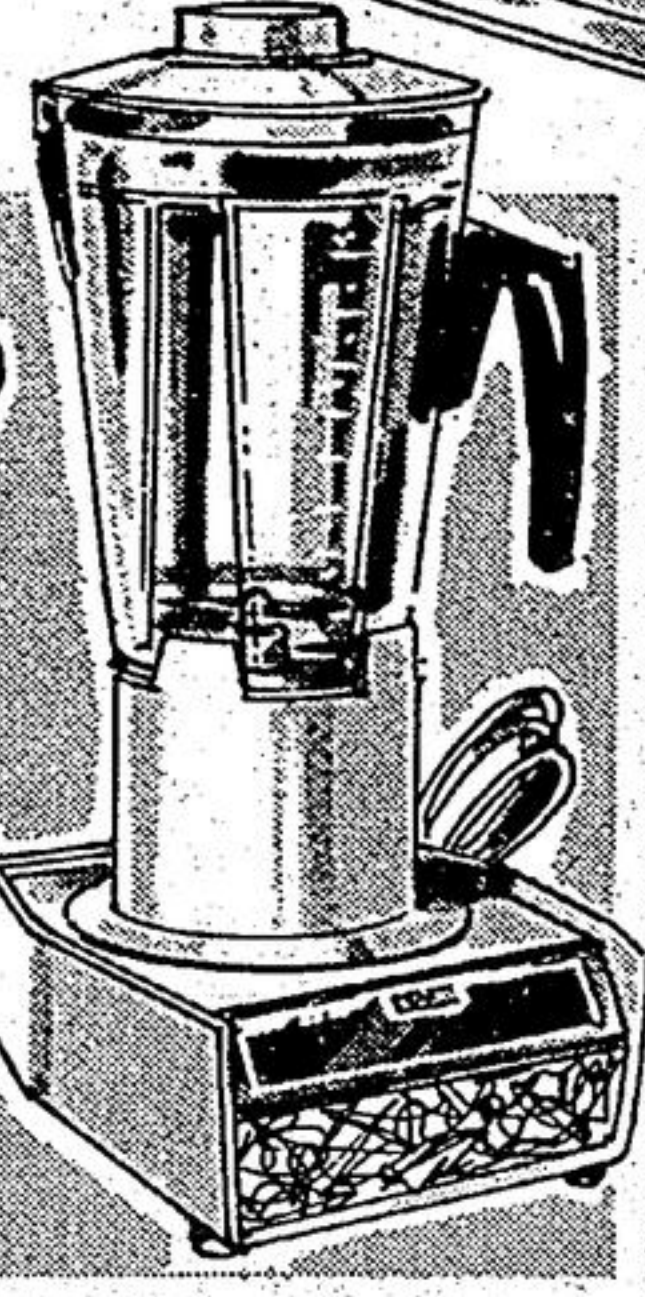

PROCTOR SILEX

Blender

SPECIAL **14.88**

2-speeds; 56-oz. graduated clear plastic container; multiple blades. 99-0086