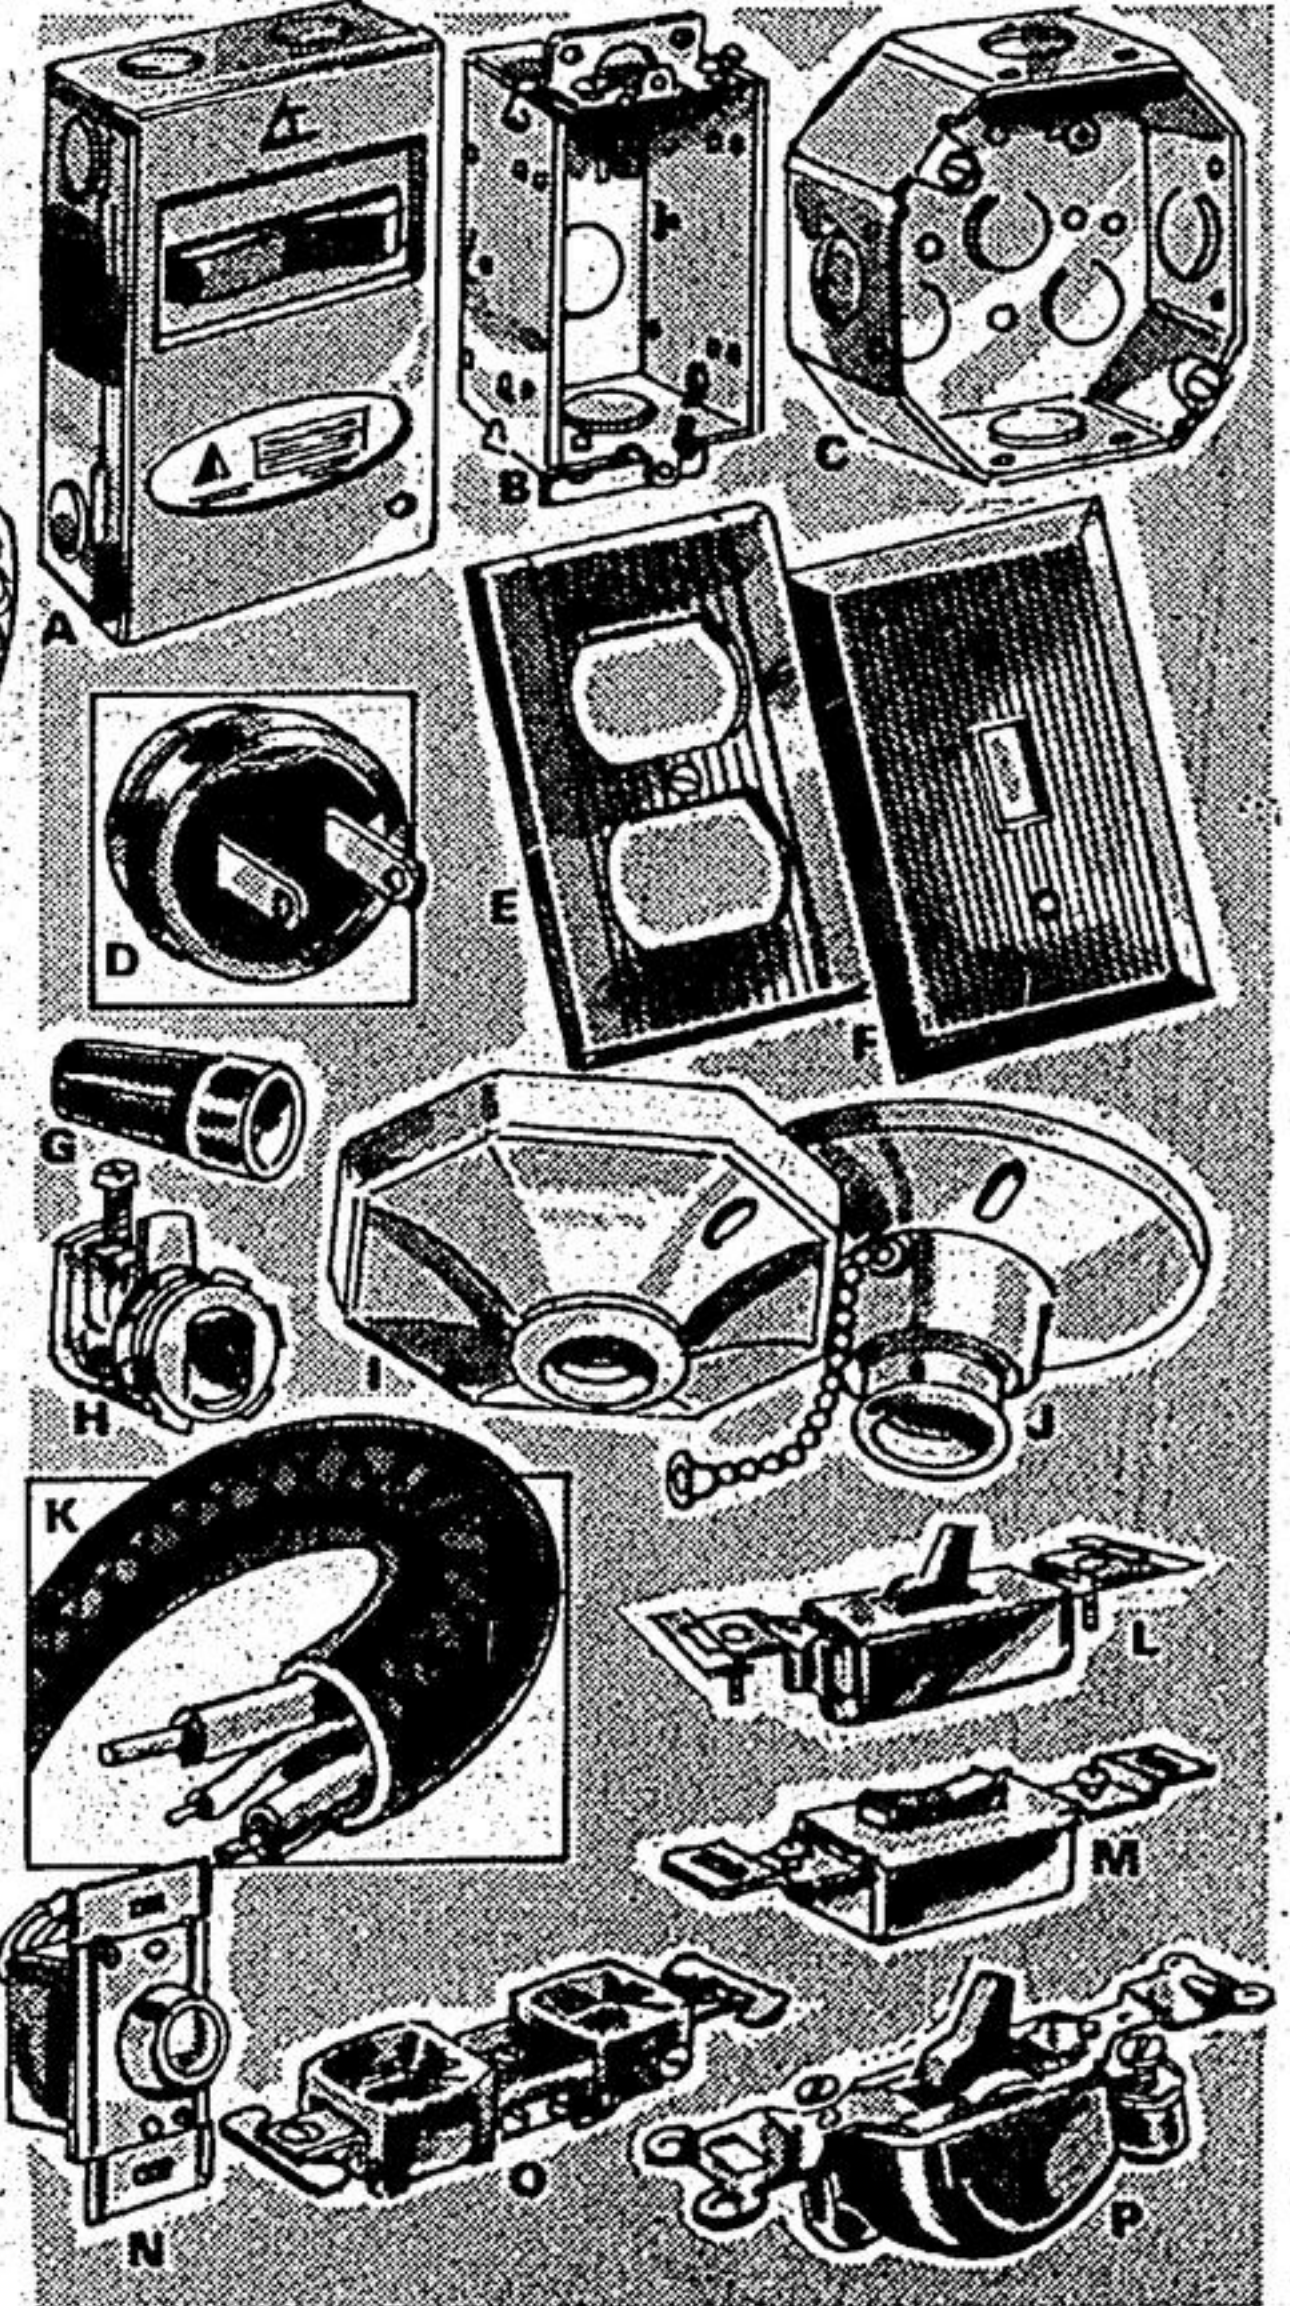

Electrical Fittings that make Savings Sense!

- A. 30-AMP SWITCH BOX—Reg. $3.75 ..... 3.39
- B. SWITCH BOX—for Ramex. Reg. 39¢ ..... .34
- C. 4" OUTLET BOX—Reg. 39¢ ..... .34
- D. PLUG CAP—bakelite. Reg. 15¢ ..... .13
- E. DUPLEX OUTLET PLATE—brown. Reg. 9¢ ..... 7¢
  ivory. Reg. 15¢ ..... .13
- F. SWITCH PLATE—brown. Reg. 9¢ ..... 7¢
  ivory. Reg. 15¢ ..... .13
- G. MARR WIRE CONNECTOR—#1 Reg. 7¢ ..... 6¢
  #2 Reg. 9¢ ..... 8¢
- H. OUTLET-BOX CONNECTOR—Reg. 12¢ ..... .10
  Clip-on type. Reg. 9¢ ..... 8¢
- I. CEILING RECEPTACLE—Reg. 39¢ ..... .34
- J. CEILING RECEPTACLE—with pull-chain
  switch. Reg. 69¢ ..... .59
- K. COPPER ROMEX WIRE—2-wire with ground.
  Reg. 8¢ ft. Per Foot ..... 7¢
- L. FLUSH TOGGLE SWITCH—brown Reg. 27¢ ..... .24
  ivory Reg. 39¢ ..... .34
- M. ROCKER SWITCH—brown. Reg. 37¢ ..... .33
- N. INFINITE DIMMER SWITCH—Reg. $10.49 ..... 9.44
- O. DUPLEX RECEPTACLE—brown. Reg. 37¢ ..... .33
- P. SILENT MERCURY TOGGLE SWITCH—
  brown. Reg. $1.39 ..... 1.24
  ivory. Reg. $1.49 ..... 1.34