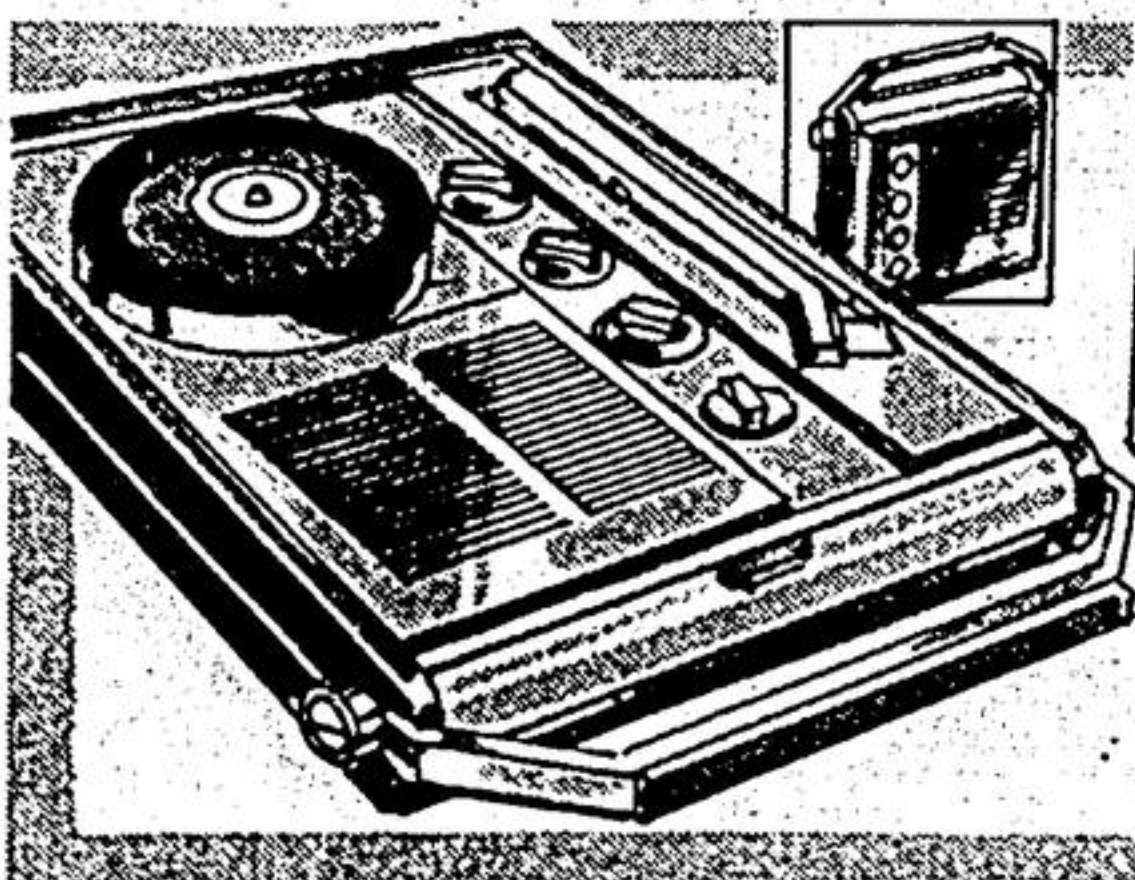

D. DELUXE 2-LIGHT CEILING
Non-glare glass shade. Wall-switch type. Reg. $4.98.

H. 3-LIGHT WAGON WHEEL
Walnut finish; white frosted glass. Reg. $27.95.

SAVE $5.00! PORTABLE

AM Radio Phono

Solid state circuit; runs on household current or batteries. Plays any record size, speed. 4" speaker. 12 x 12 x 2 1/2"; case. Reg. $37.95. 34-9341

32.95