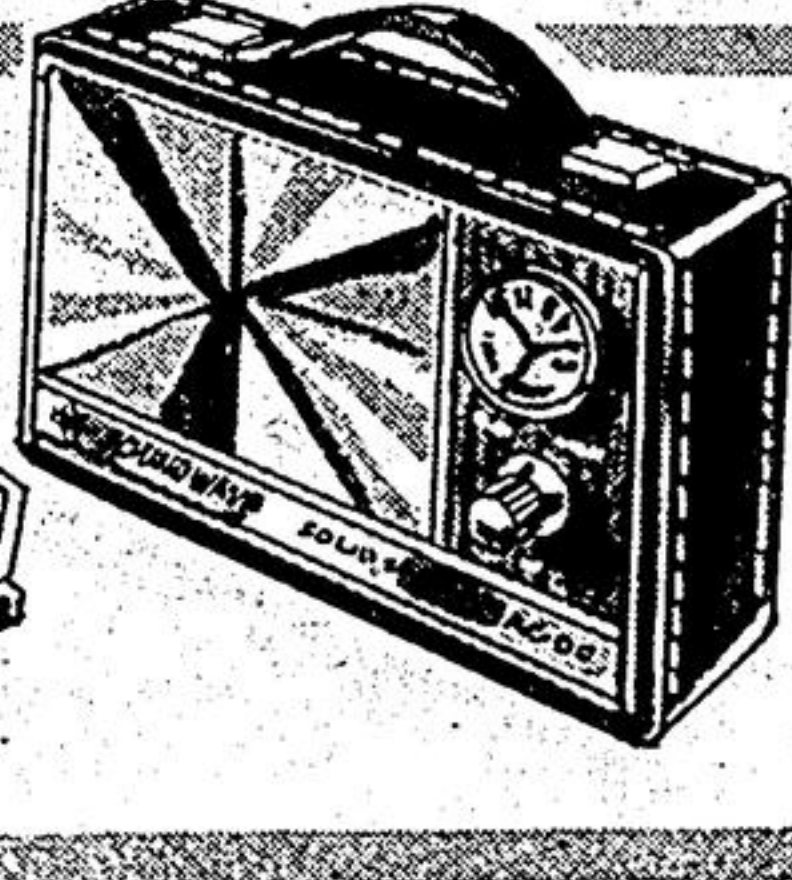

H. 3-LIGHT WAGON WHEEL
Walnut finish; white frosted glass. Reg. $27.95.

SOUND SAVING! AC/DC

Portable Radio

Operates on house current or 4 penlight batteries (included). Cord; ear-plug outlet; adaptor jack. Leatherette case. Regular $16.95. 34-8606

13.88