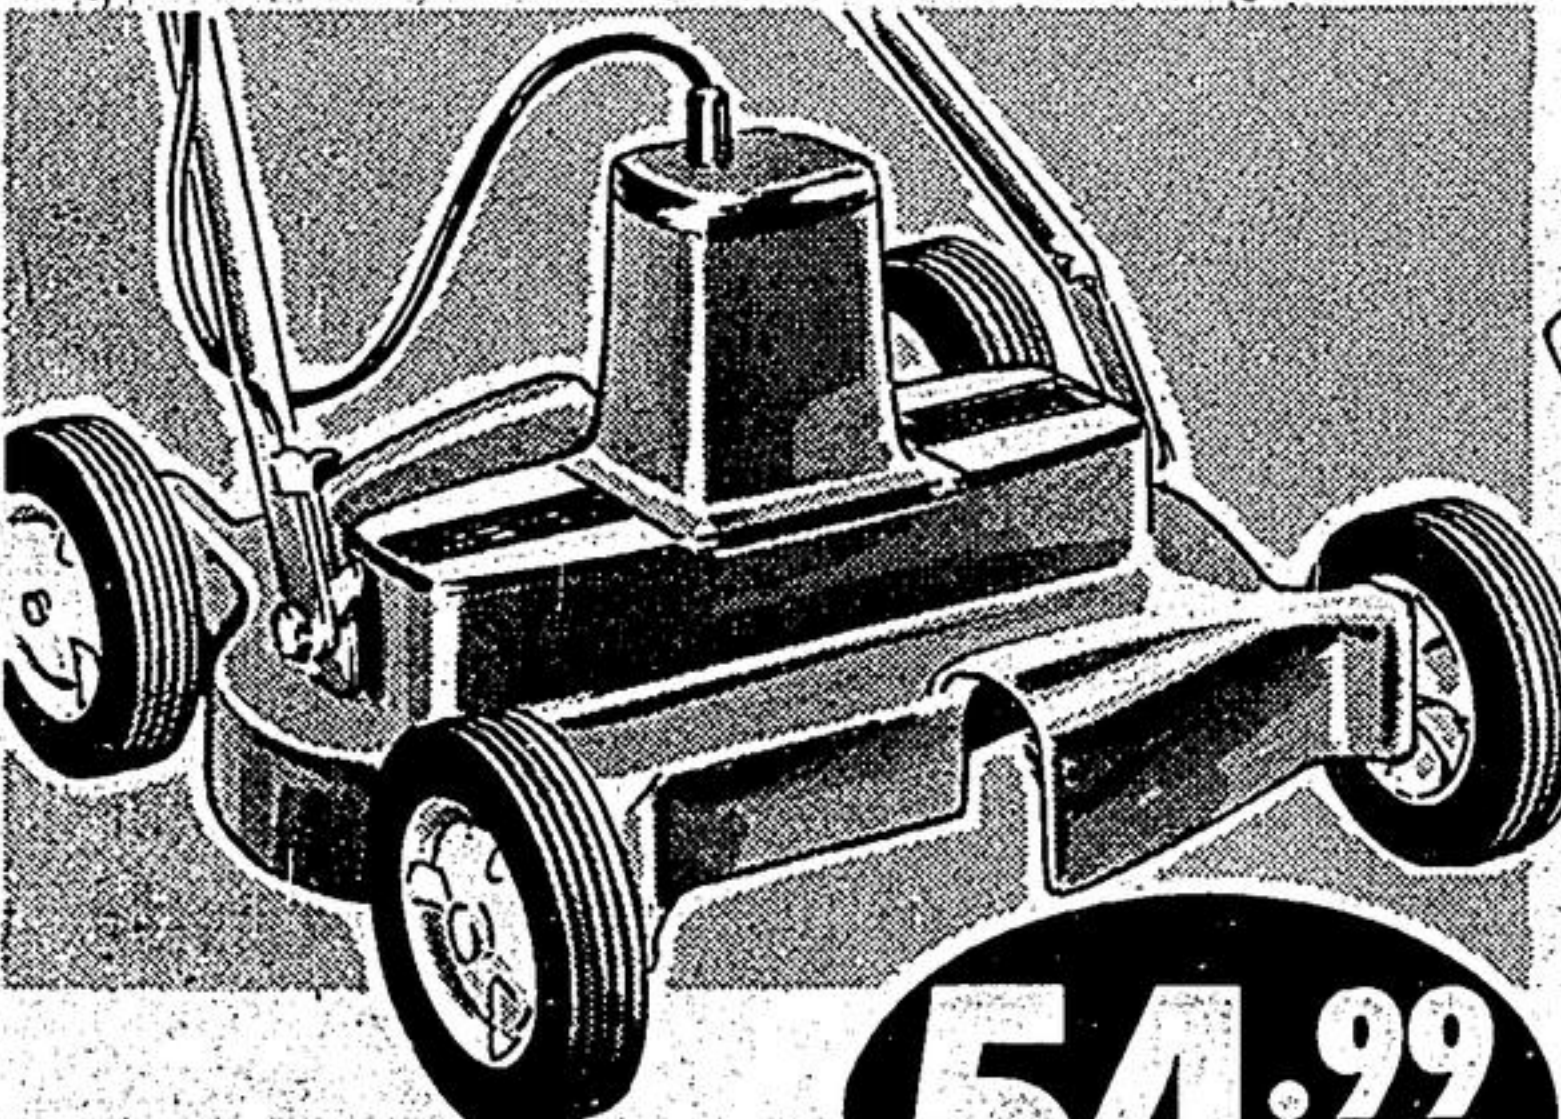

Reg. 65¢ ½ pt. **.57**

'Hi-Temp' Armor-Coat for extreme heat (to 125°F) 48-9090 Reg. 84¢ ½ pt. **.69**

ASSORTED SCREWDRIVERS

Special Each **.13**

Variety of styles and sizes from 7" to 10" with durable steel blades. Easy grip handle. 99-9115

50' STEEL TAPE MEASURE
¾" blade; handle folds flush; steel case. Reg. \$6.25. 57-7075
6' STEEL TAPE MEASURE
Smooth-push-pull action; end hook. Reg. 87¢. 57-7021
12' x ¾" EVANS POWER TAPE
Blade lock. Reg. \$4.59. 57-7054

Reduced! 54.99
Reg. \$59.95
18" LAWNMASTER by Sunbeam Electric Mower

Save almost \$5.00! Cuts down the time and effort of keeping that lawn in trim. Features 5 adjustable cutting heights; twin blades; 6" wheels—smooth rolling rubber tires; chromed swing-over handle; on-off switch. Finished in stylish avocado baked enamel. 60-1731 \$4.99