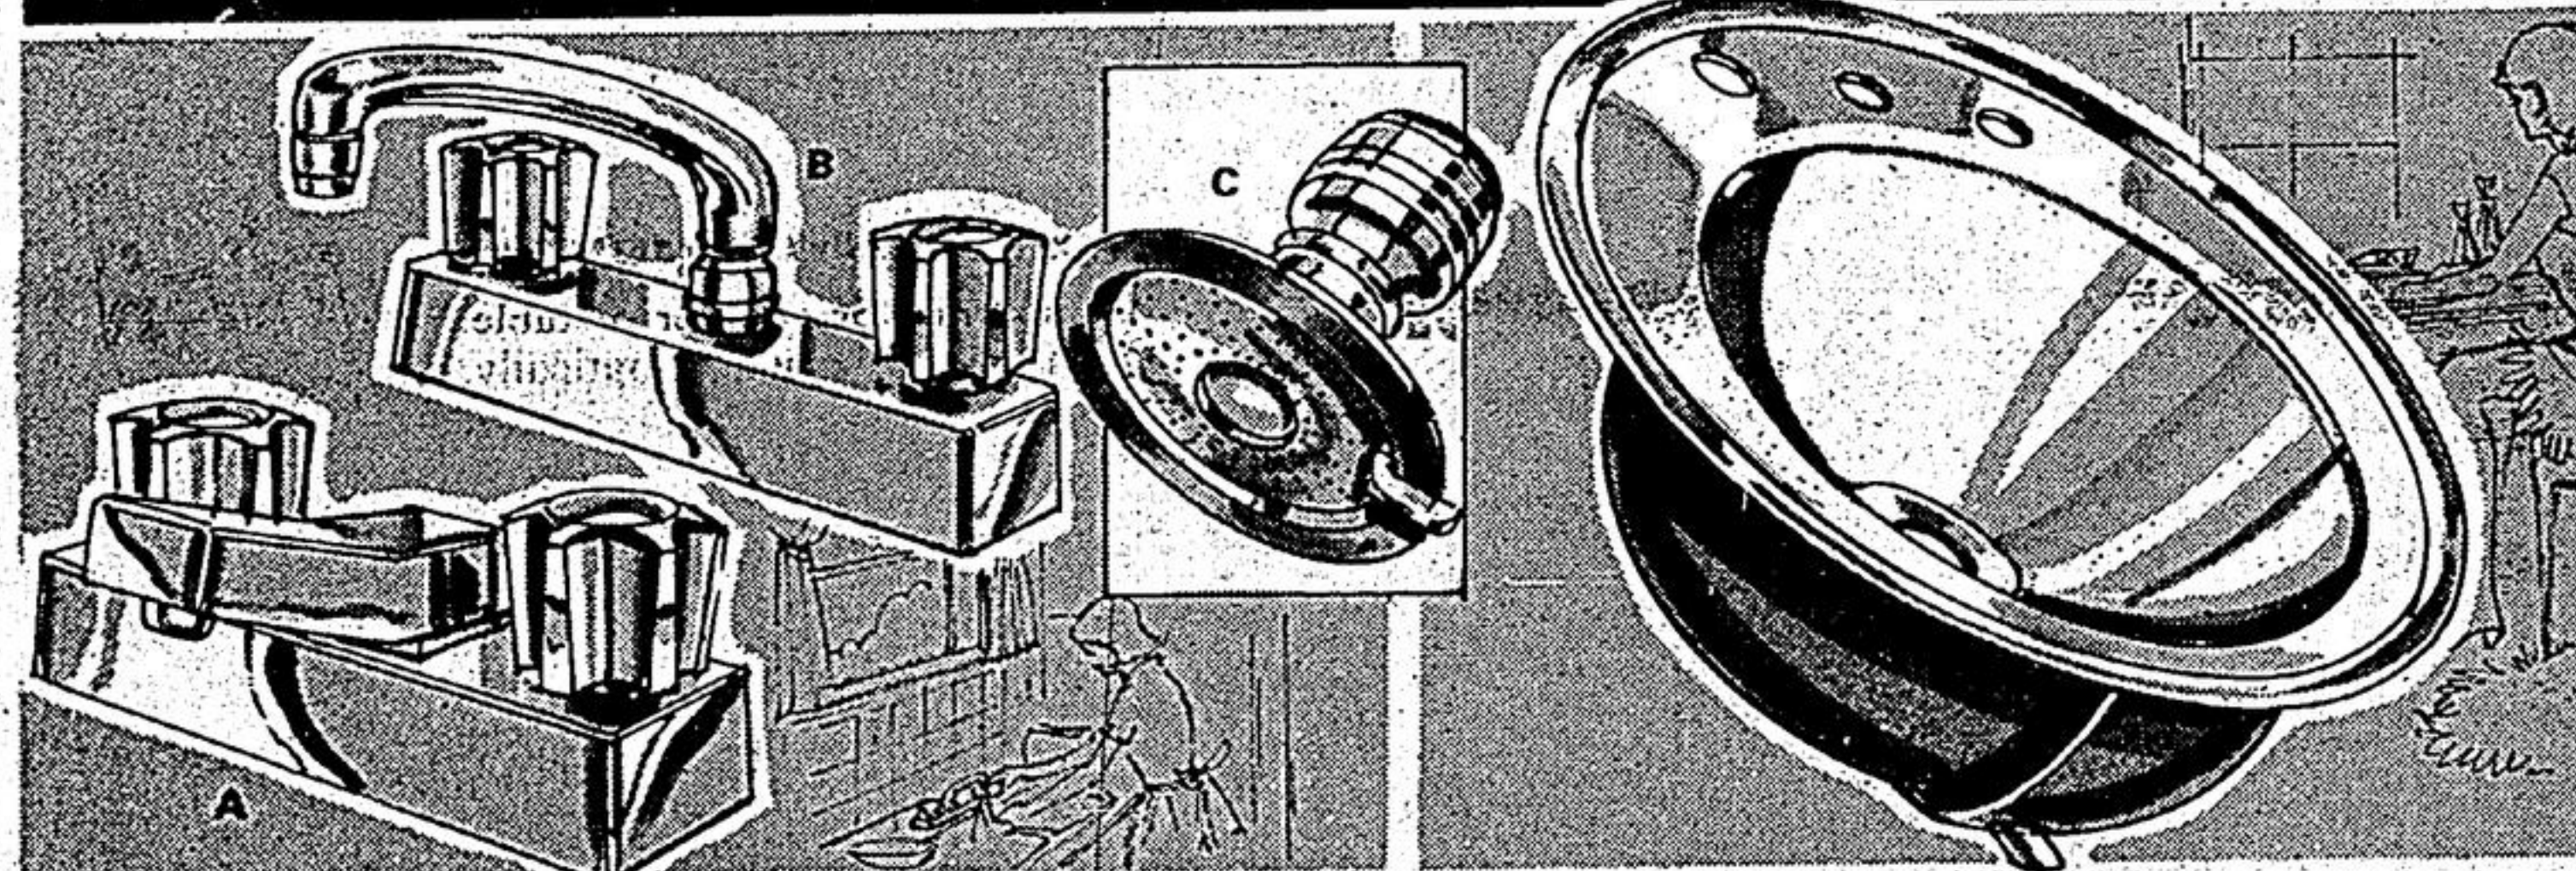

SPECIAL VALUES for KITCHEN and BATH

A. 4" 'Jameco' Bathroom Set
Chromed box-shaped deck cover. Easy-to-turn crown handles. Reg. $12.69. 63-3857

9.98

B. 'Jameco' Kitchen Faucet
Save $3.00! 8 1/2" non-splash spout, strainer. Chrome-plated, die-cast brass. 63-3884

11.88

C. 'E-Z Rinse' Faucet Spray
Rubber head. Lever controls water from gentle spray to full flow. Reg. 69¢. 63-3901

.59

REDUCED! BATHROOM Vanity Sink

Stain-resistant, scratch-proof white porcelain; 18" round. Deep, anti-splash bowl; twin soap trays. Stainless steel frame. Less fittings. Save $2.00! Reg. $18.95. 63-3409

16.95