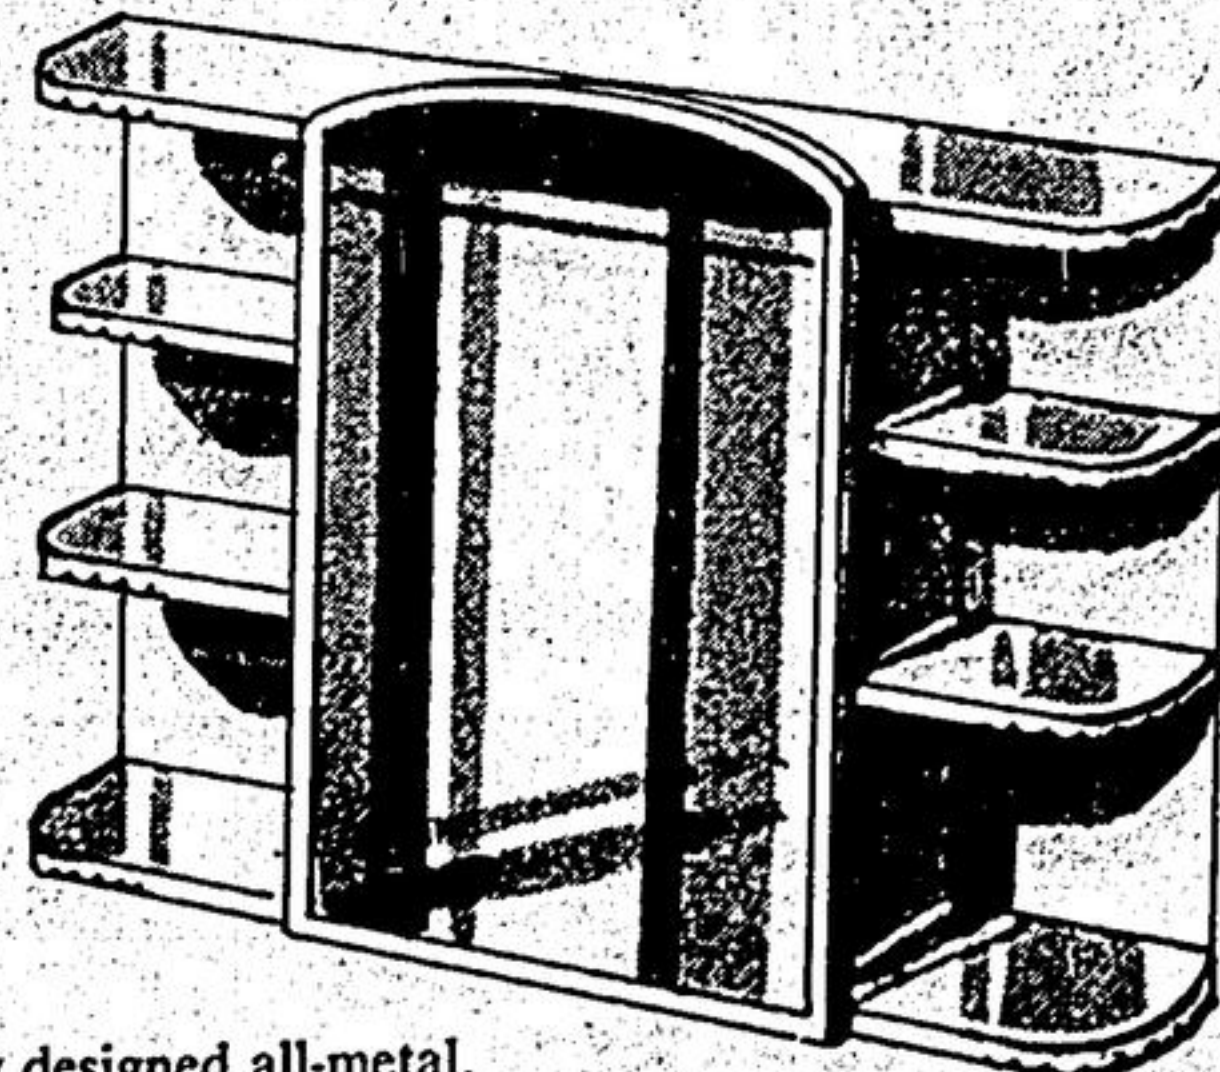

.49

REDUCED! WHITE ENAMELED

Toilet Seat

Solid molded composition in appliance-type enamel finish. Smartly contoured lid. Fits most toilets. Plastic hinge, screws. Reg. \$4.49. 63-5118

2.98

REDUCED! RUBBER

Bath Spray

Long 5-ft. hose attaches to faucet end for showering, shampooing. With 3/4" spray head. Assorted colors. Regular 84¢. 63-0028

.69

WING-SHELVED

Bathroom Cabinet

5.88
Reg. \$7.29

For home or cottage; smartly designed all-metal. White enamel finish. Measures 21 3/4" wide, 16 3/8" high and 4" deep. Reflects your good taste with big 11 1/2" x 17 1/2" mirror. Specially reduced for the Sun Fun Sale. Buy now and save. 63-5316