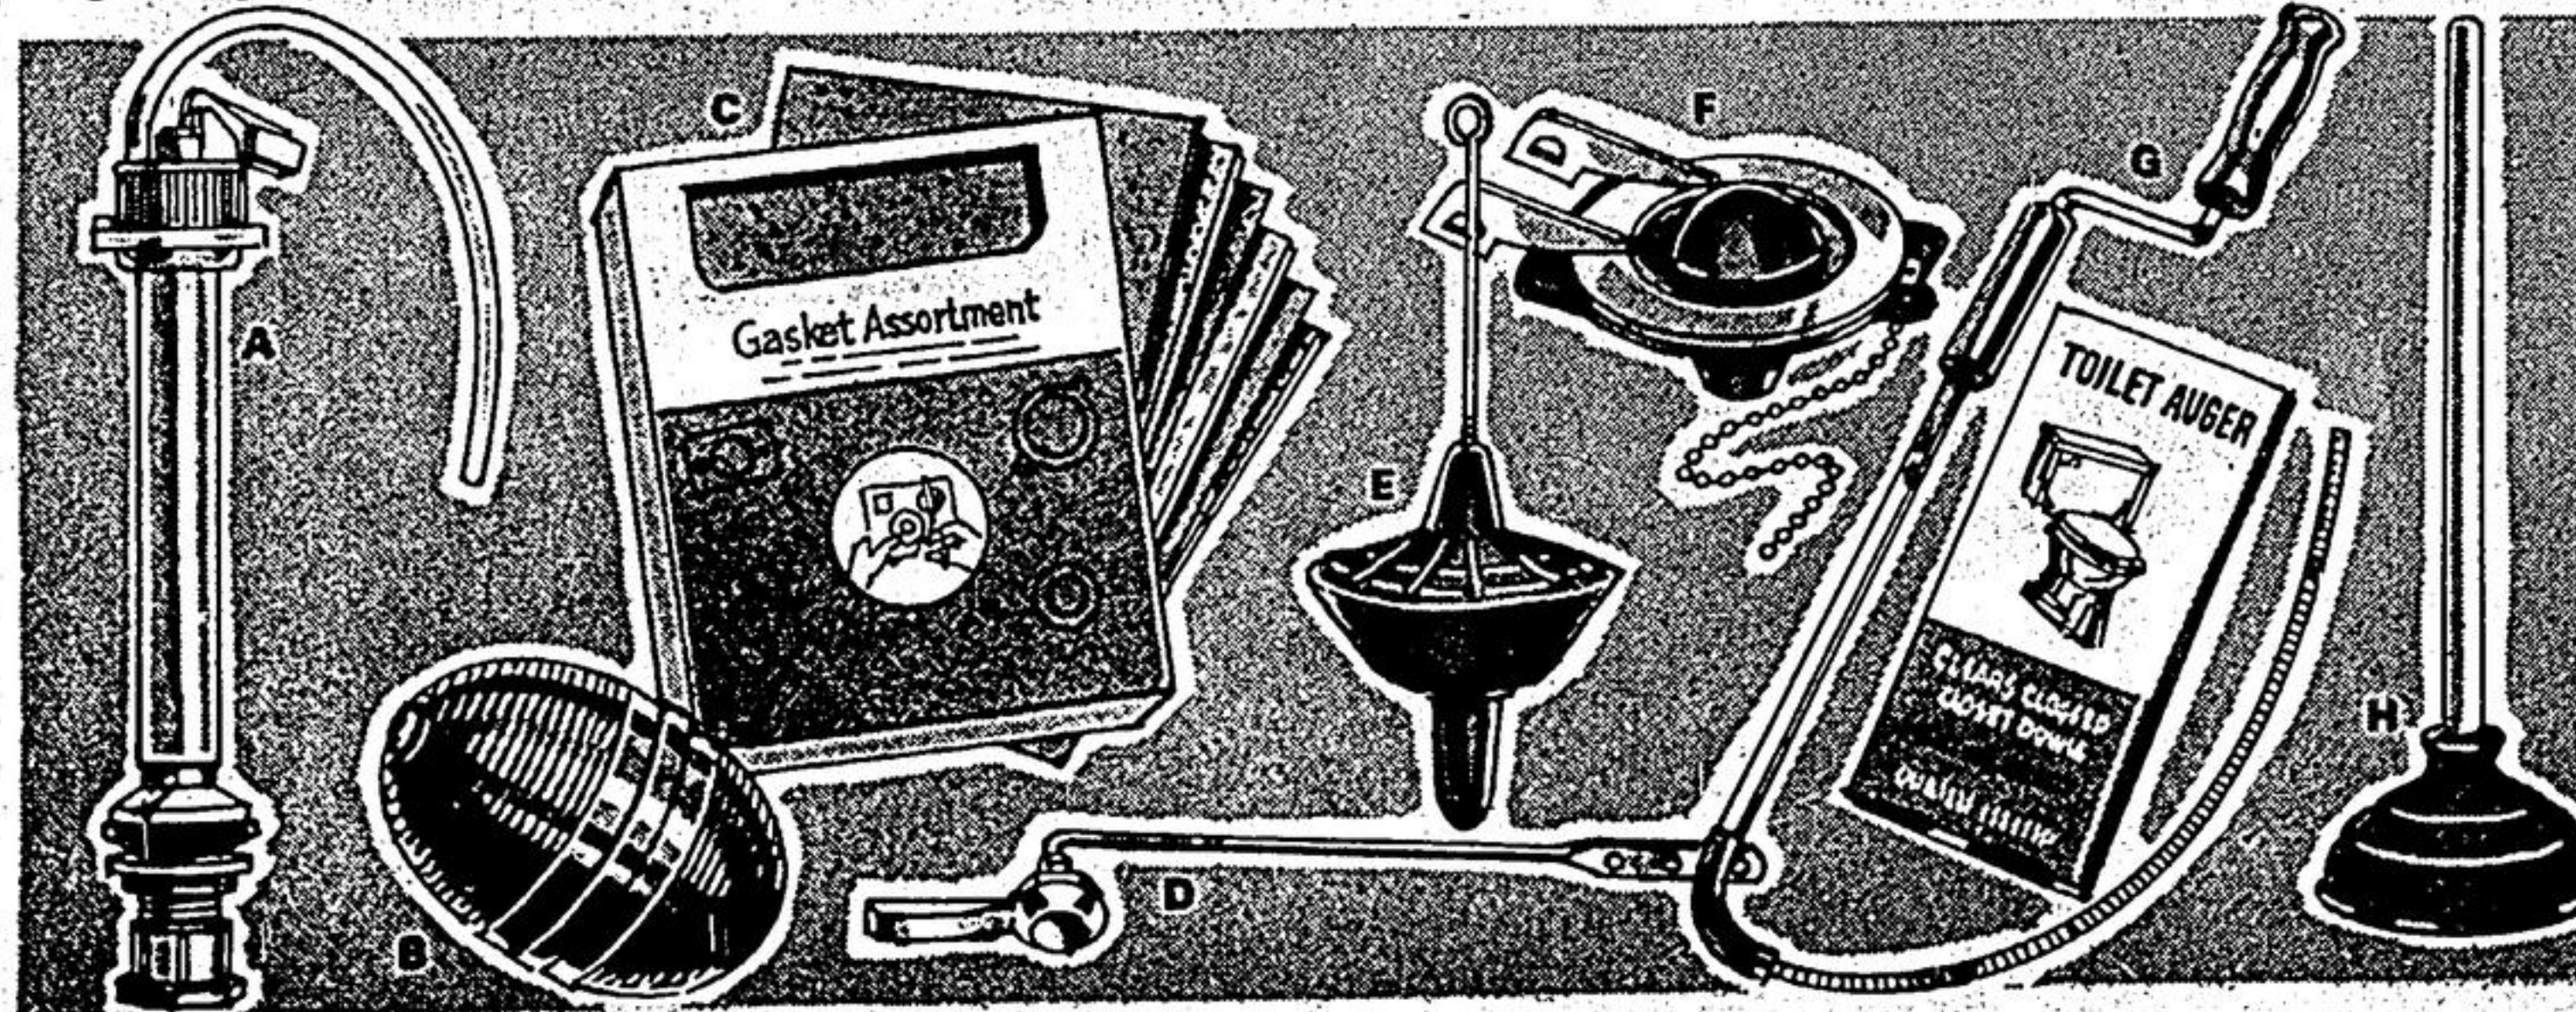

The Biggest Savings for the Smallest Room!

A. BALL COCK ASSEMBLY — modern white plastic. Easy to install. Reg. $2.49 63-5014

1.98

B. PLASTIC TANK BALL — rugged plastic sphere won't rust or leak. Reg. 27¢ 63-5025

.22

C. 'AQUALINE' GASKET ASSORTMENT — Rubber, cork and asbestos sheets. Reg. $1.79 63-4150 Pkg. of 6 .....

1.19

D. TANK FLUSH LEVER — fits most flush toilet tanks. Chromed handle. Reg. 78¢ 63-5051

.66

E. RUBBER TANK BALL — complete with rod. Fits most toilets. Reg. 38¢ 63-5005

.29

F. FLAPPER TANK BALL — Fits most tanks; cures flushing problems. Reg. $1.69 .. 63-5003

1.29

G. Save! CLOSET AUGER — clears clogged closet bowls quickly. Reg. $1.89 63-8124

1.39

H. 5 1/2" RUBBER FORCE CUP — the plumbers best friend. 21" handle. Reg. 64¢ 63-8508

.49