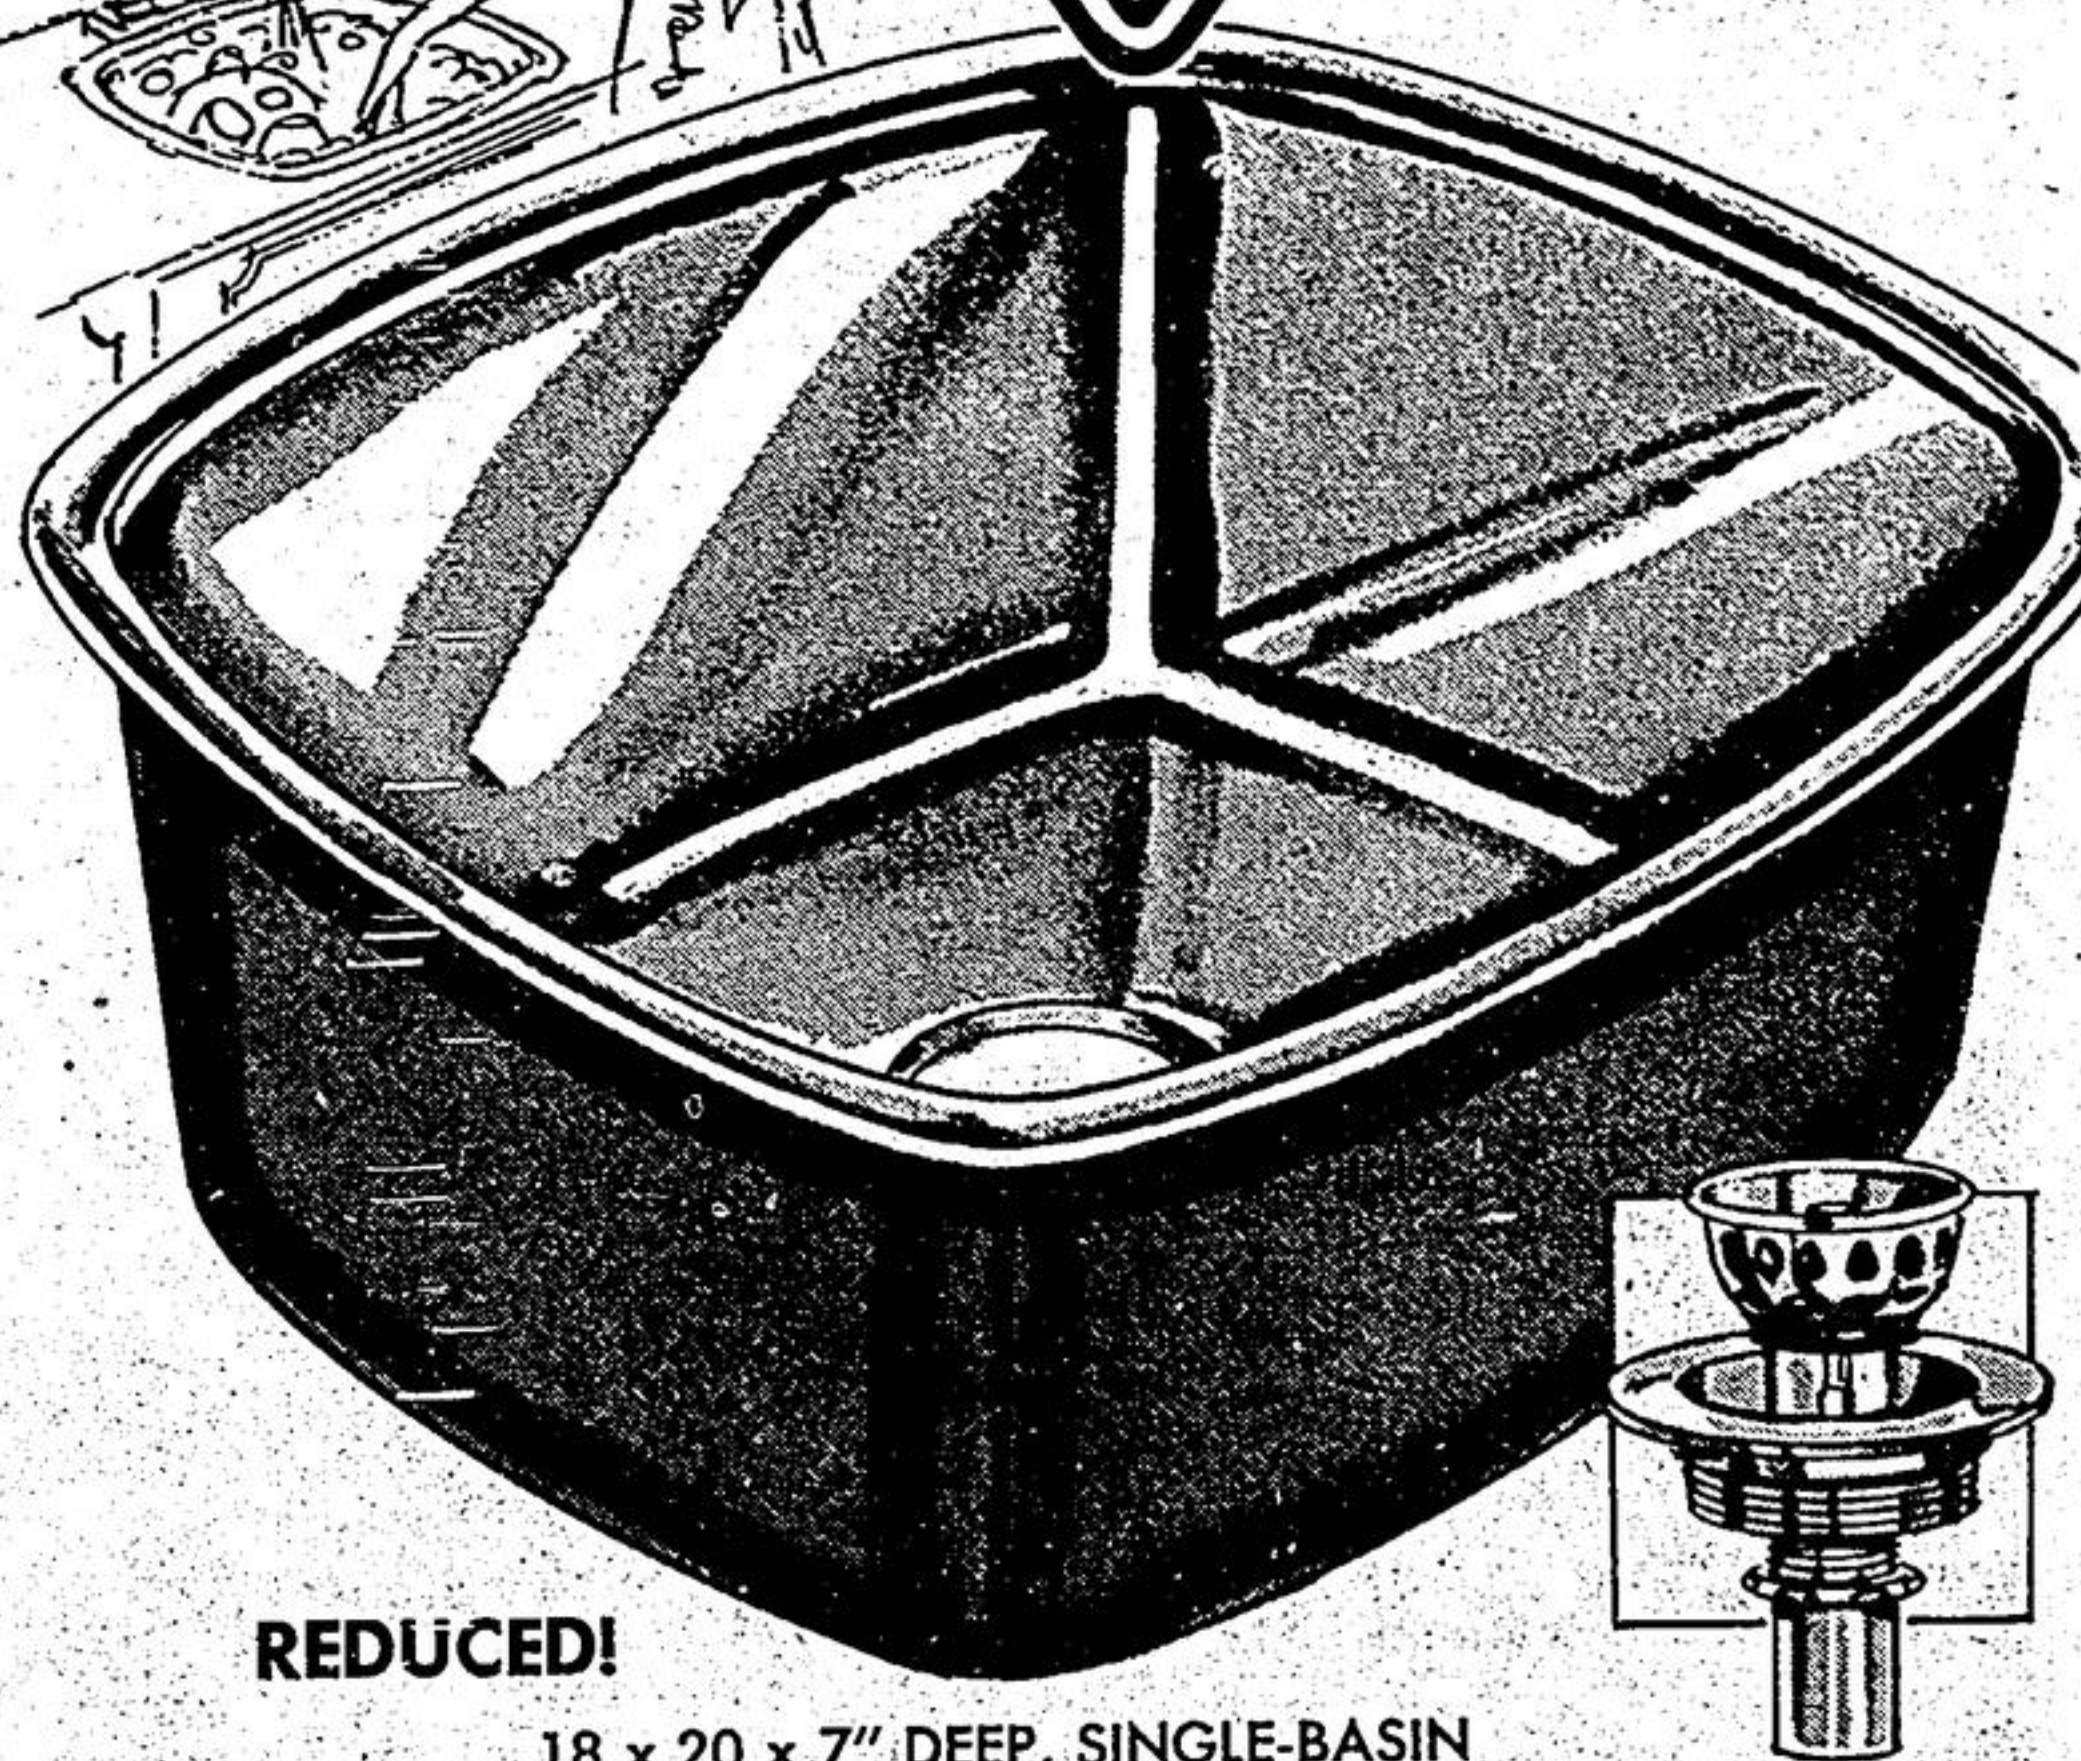

CANADIAN TIRE

REDUCED!

18 x 20 x 7" DEEP, SINGLE-BASIN

Stainless-Steel Sink

Gleaming, easy-to-clean, self-rimming design — easy to install! One-piece bowl — needs no frame. An investment right now, at more than $2.00 in savings. 63-3413. Less basket strainer. Reg. $11.95 — Sale price .....

9.88

Stainless-Steel Basket Strainer

1 1/2" tailpiece fits 4" drains. Reg. $2.79. 63-3520

1.99