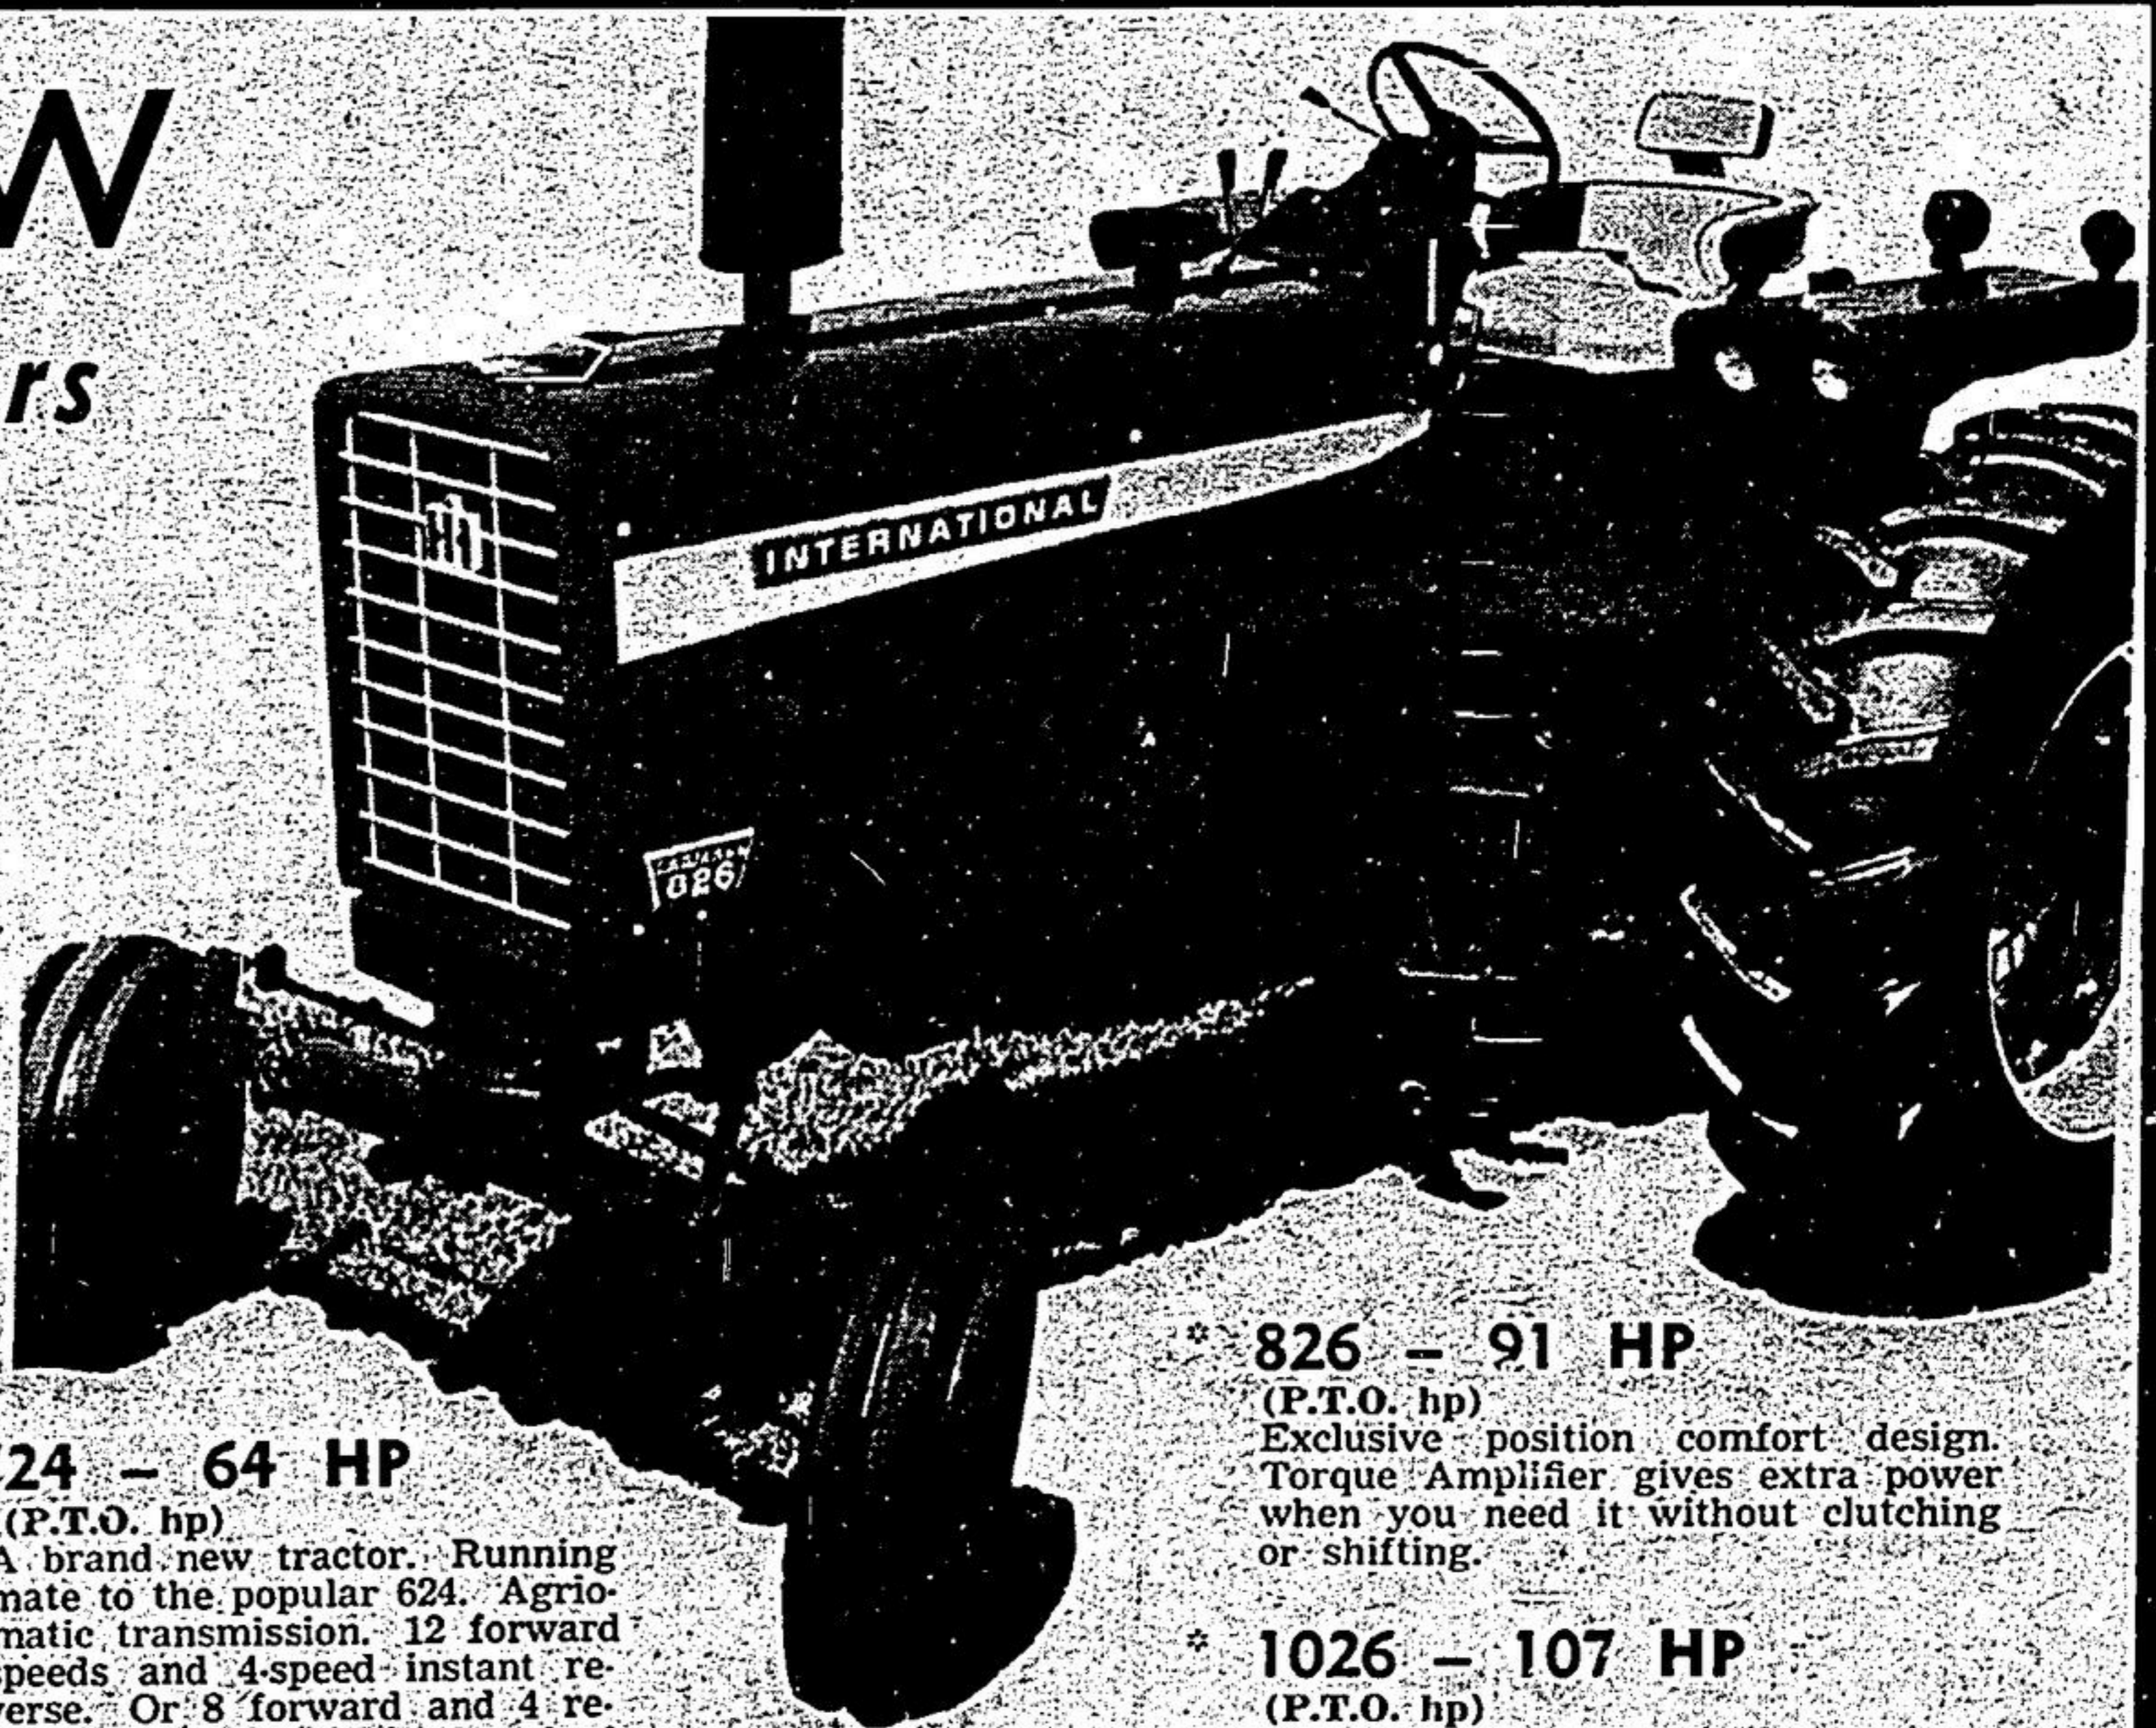

#### 724 - 64 HP

(P.T.O. hp)  
A brand new tractor. Running mate to the popular 624. Agromatic transmission. 12 forward speeds and 4-speed instant reverse. Or 8 forward and 4 reverse in fully synchronized transmission model. Direct injection D-239 diesel engine.