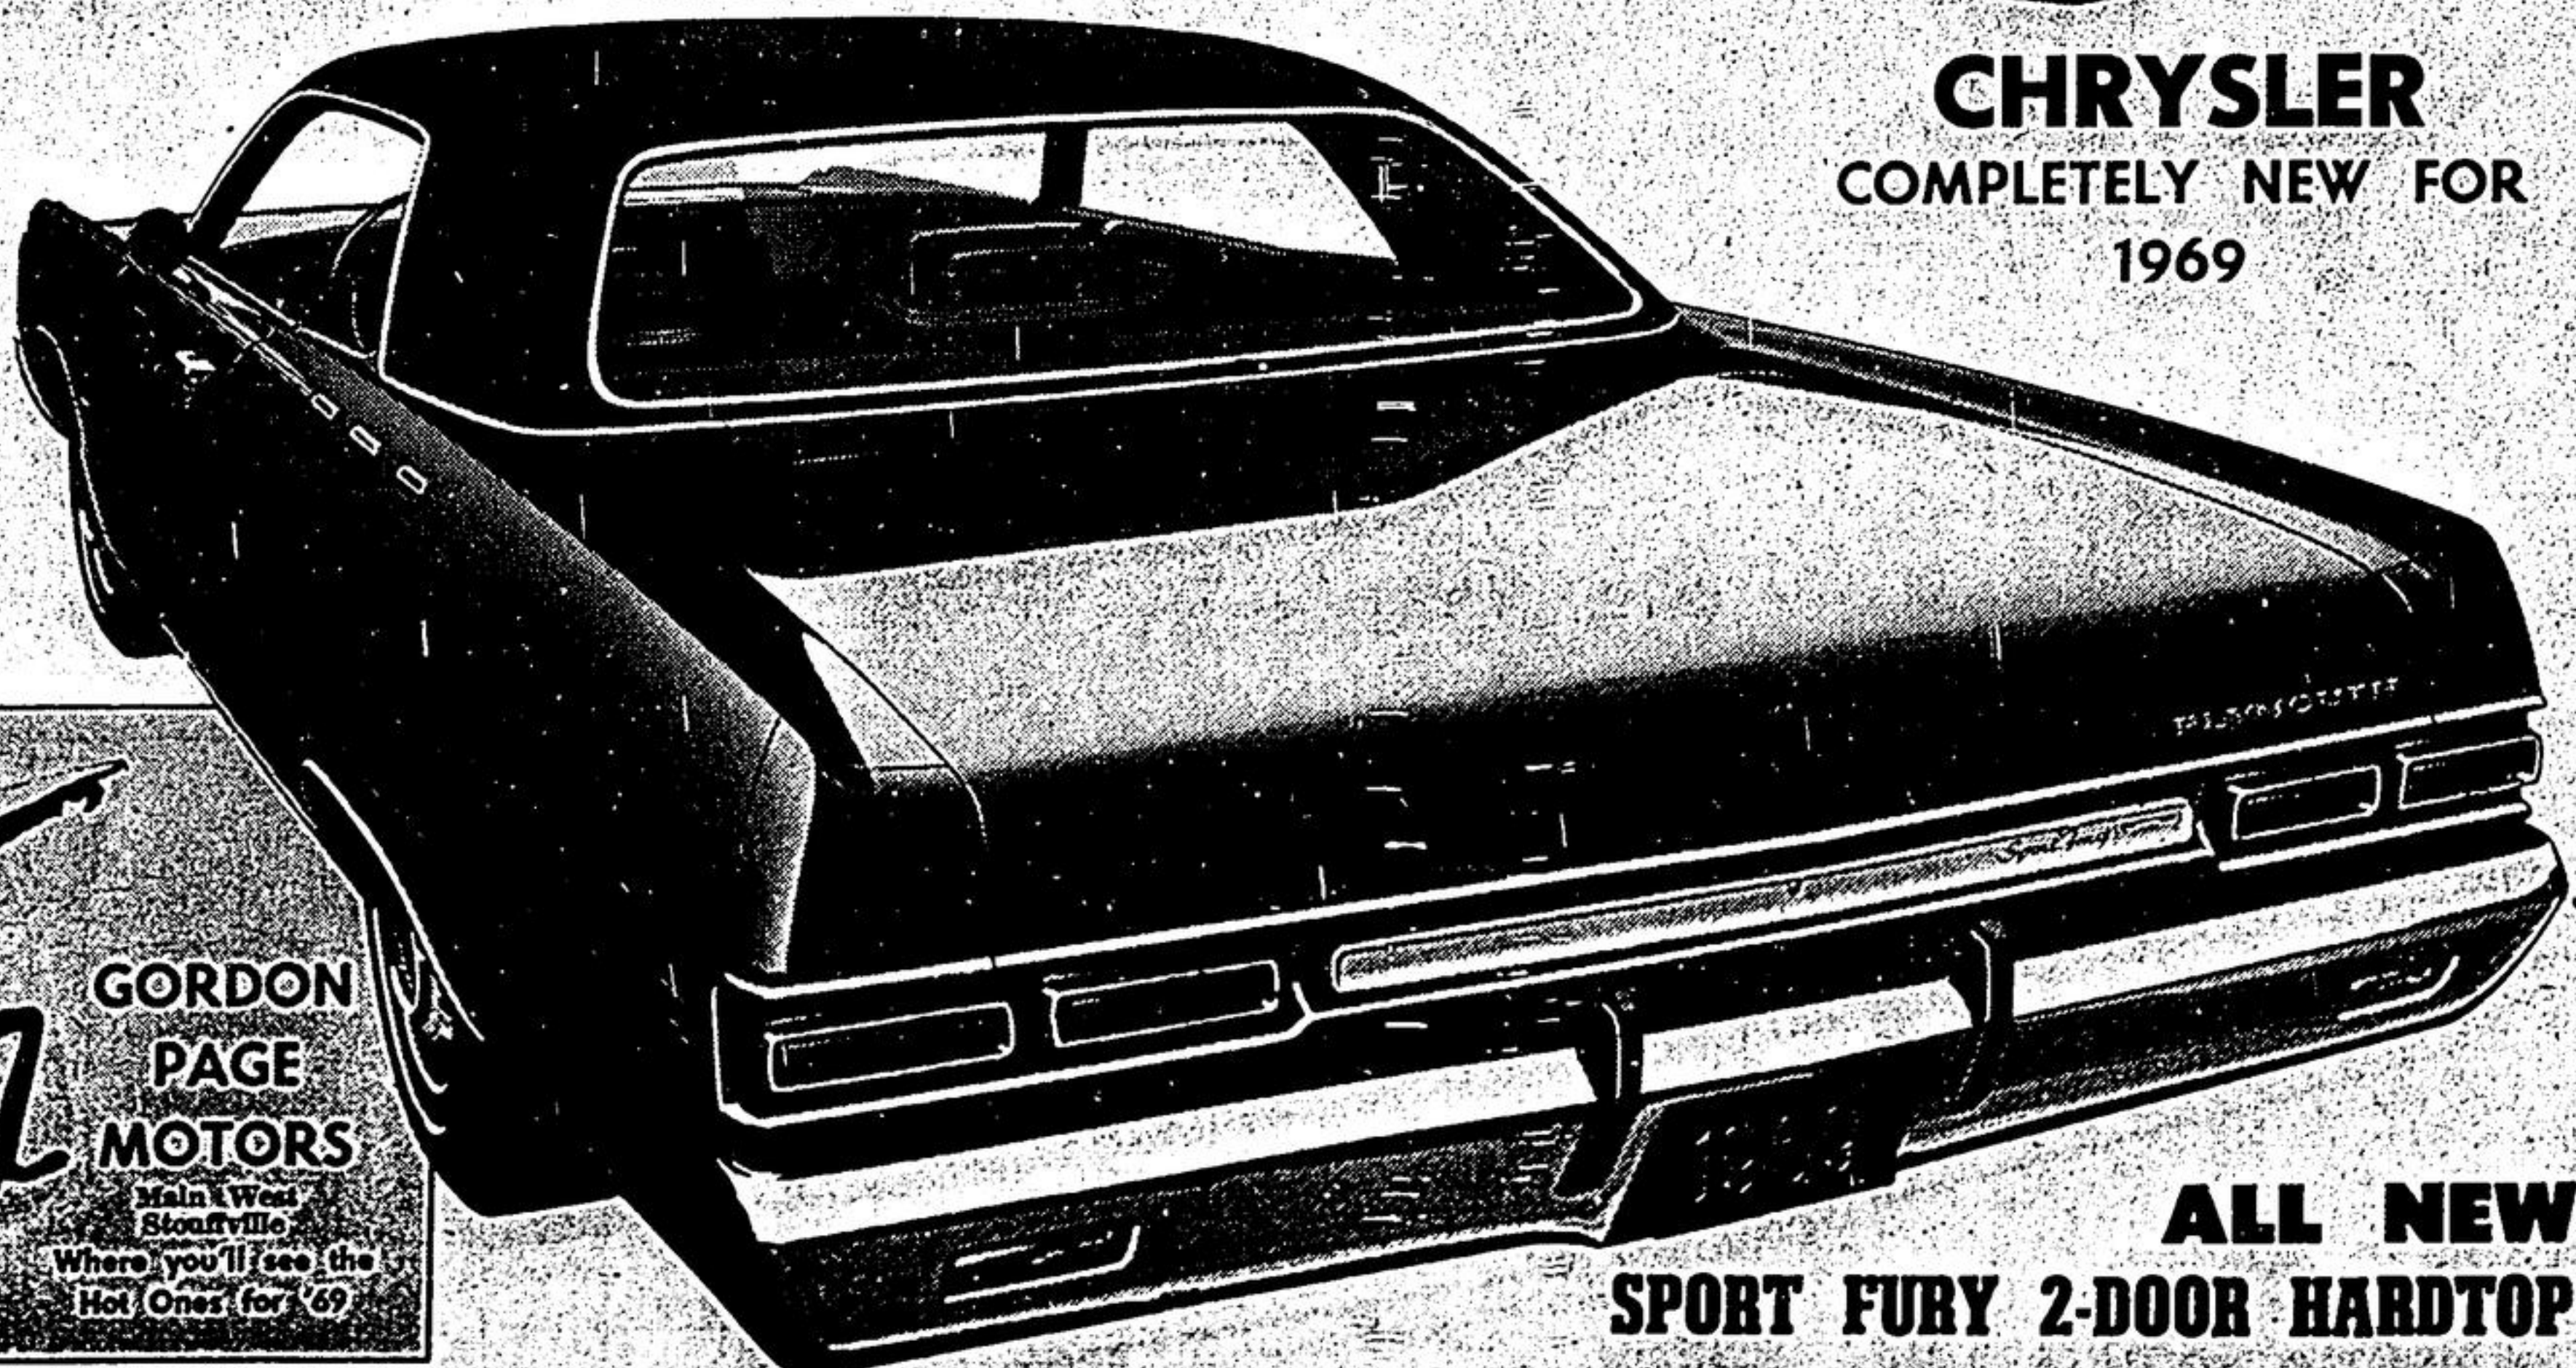

THE ALL NEW BARRACUDA FASTBACK

VALIANT SIGNET 4-DOOR SEDAN

CHRYSLER COMPLETELY NEW FOR 1969

ALL NEW SPORT FURY 2-DOOR HARDTOP

GORDON PAGE MOTORS

Main & West
Stouffville
Where you'll see the
Hot Ones for '69