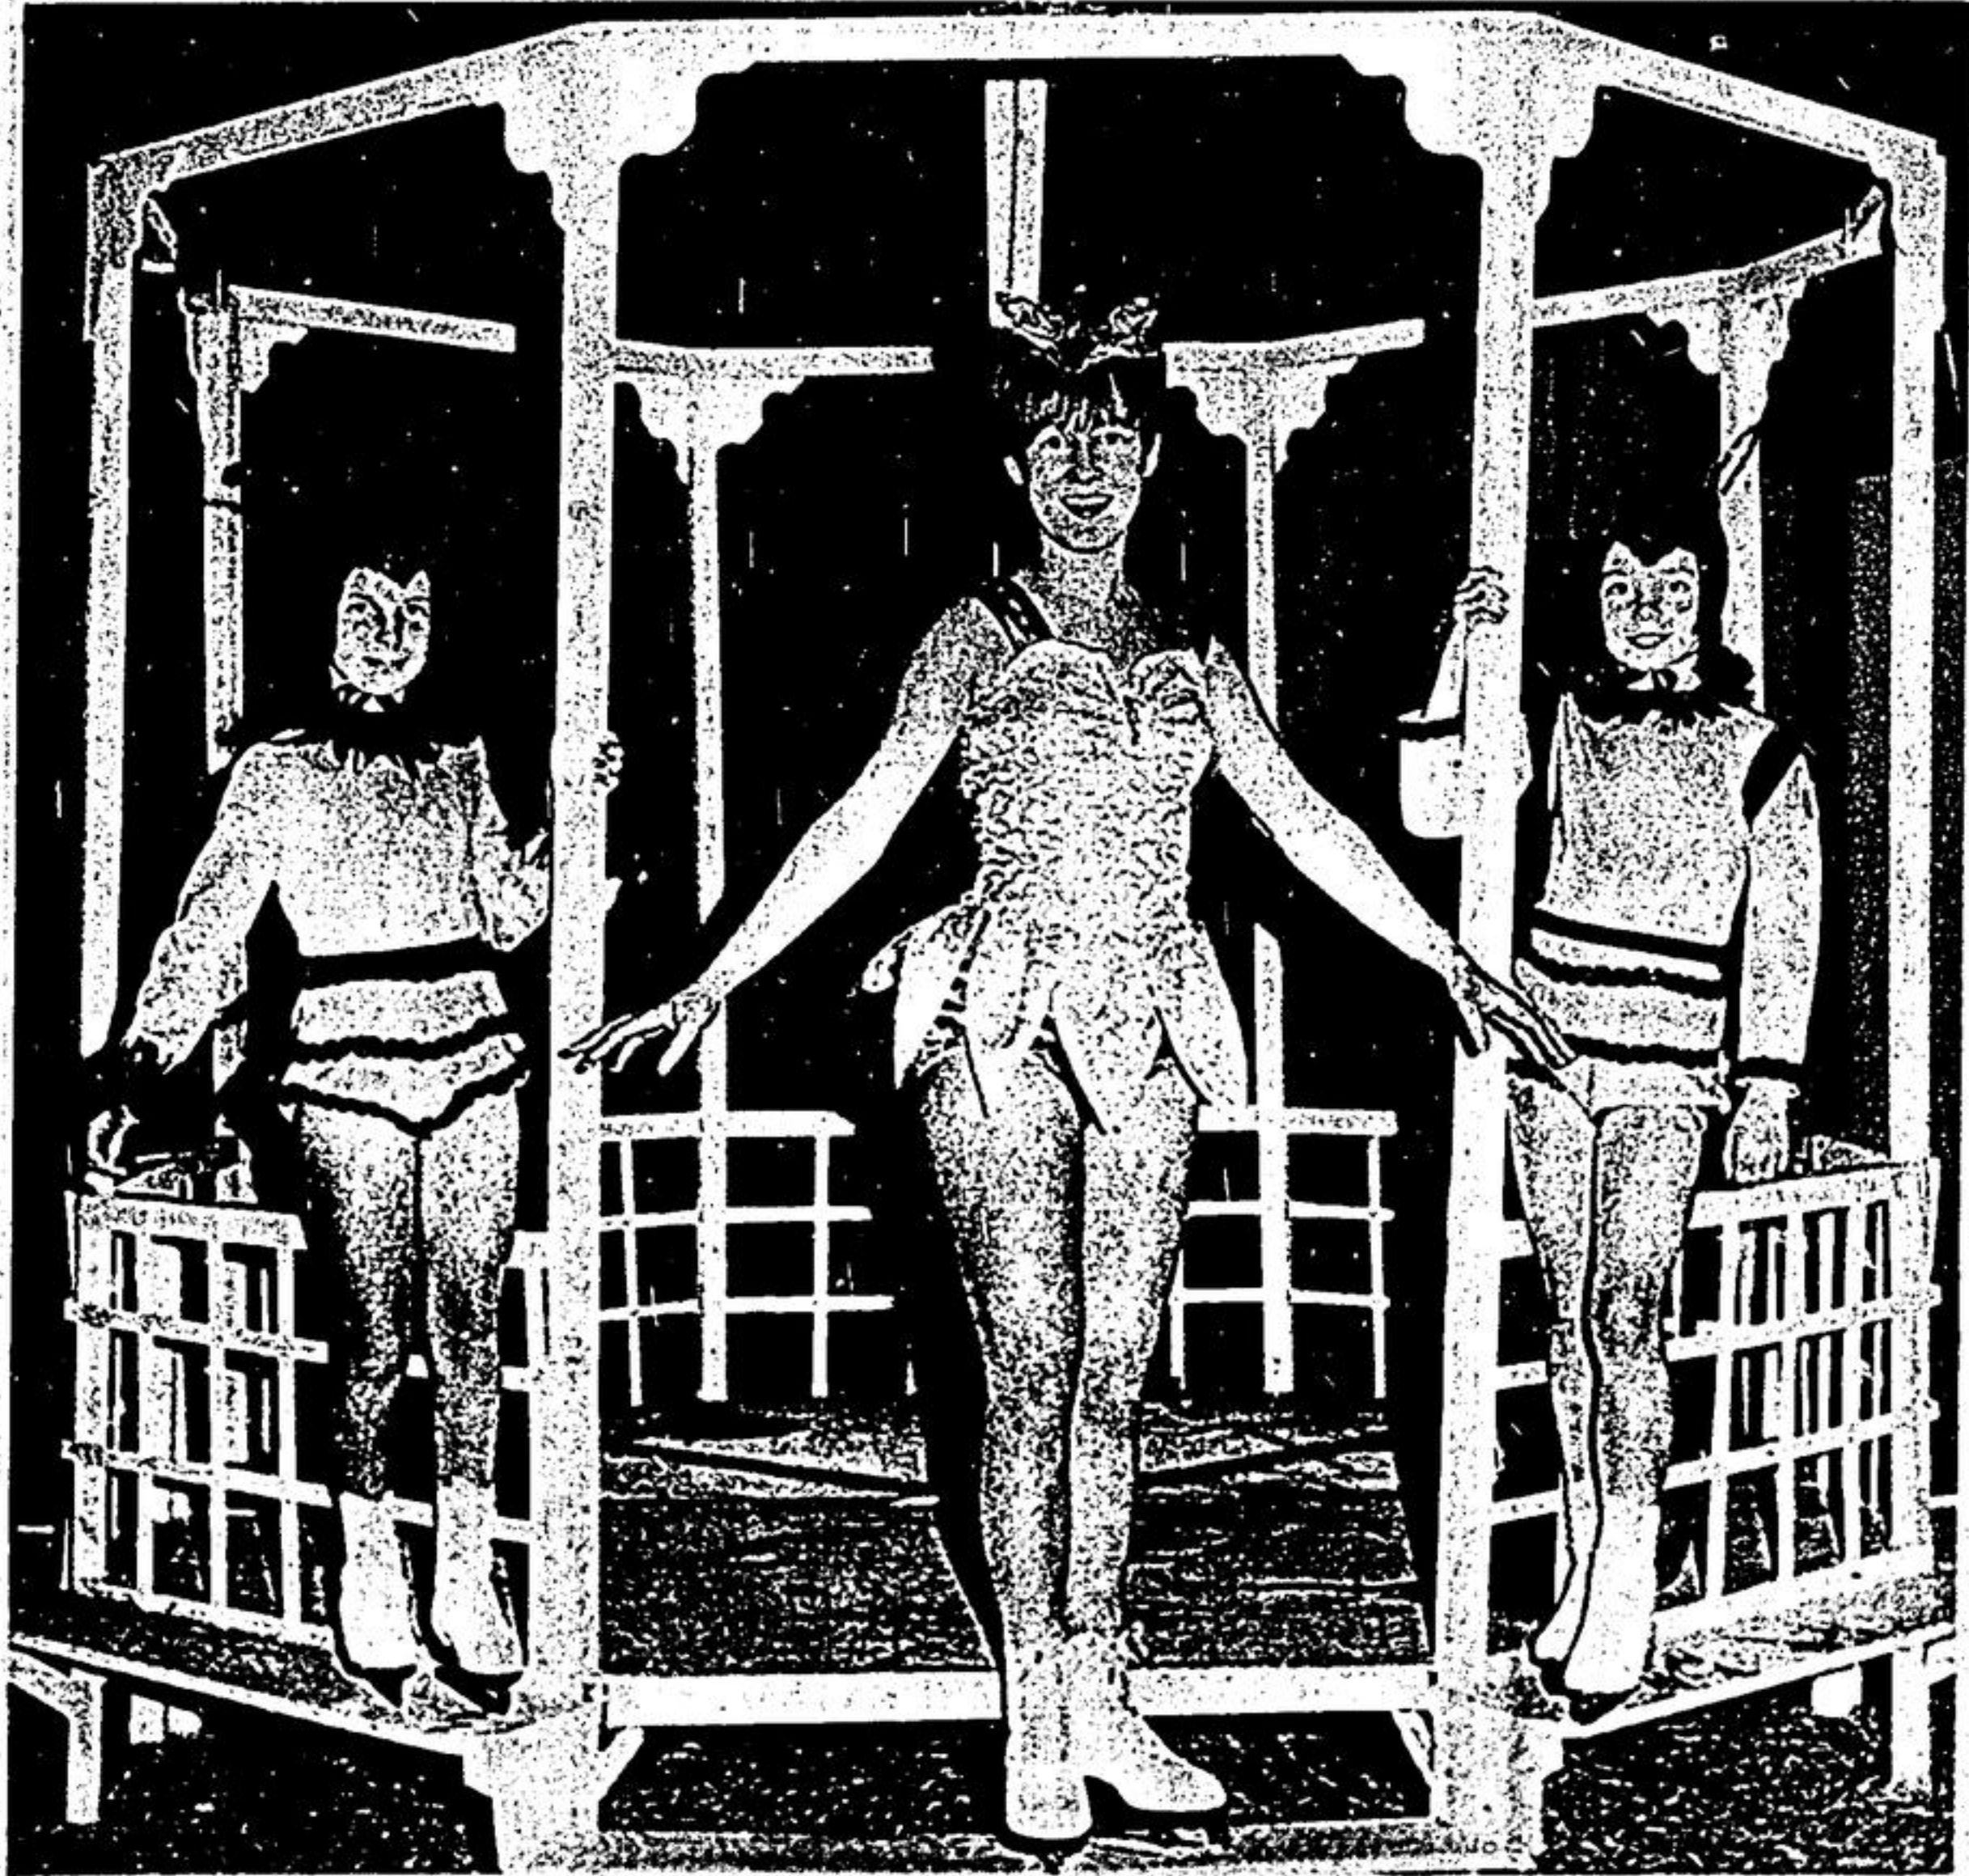

A&P Brand Cod **FISH STICKS FROZEN** 16-oz pkg 59c

HAPPY *Easter* FROM ALL OF US AT... **A&P**

CLOSED Friday, April 12

OPEN all day Mon. April 15

HOT CROSS BUNS

PKG OF 6 33¢

PKG OF 12 63¢

This pretty threesome was one of many feature highlights in the Markham Figure Skating Club show, Apr. 5 and 6. The girls are (l. to r.) Susan Keirnan, Sandra Reid and Leslie Woodcock. —Staff Photo