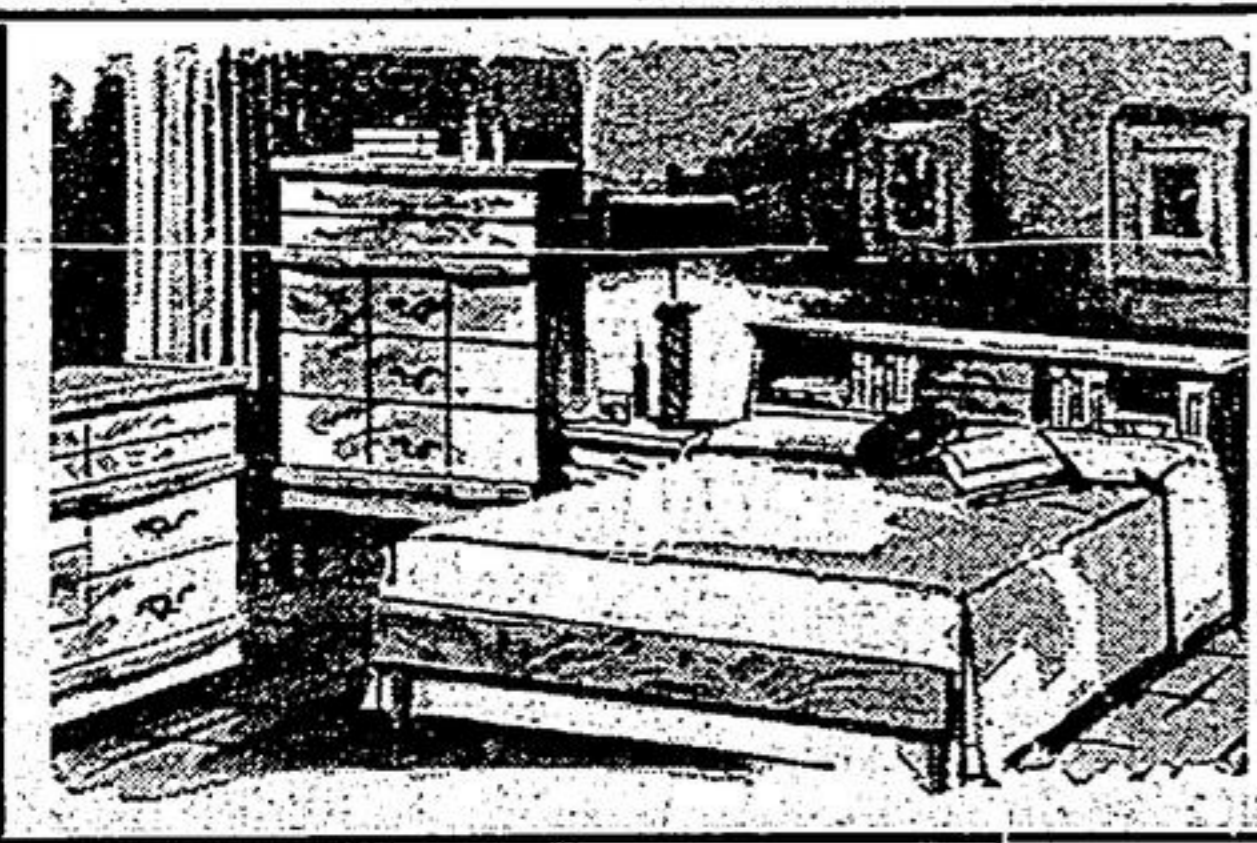

**3-Piece
BEDROOM
SUITE**
Includes double dresser, 4-drawer chest, 54" bookcase bed in attractive design... walnut finish.
REG. VALUE \$169.95
Grand Opening Special
\$109.95

**FREE
COFFEE
and
COOKIES**
**FREE
BALLOONS**
for the
YOUNGSTERS