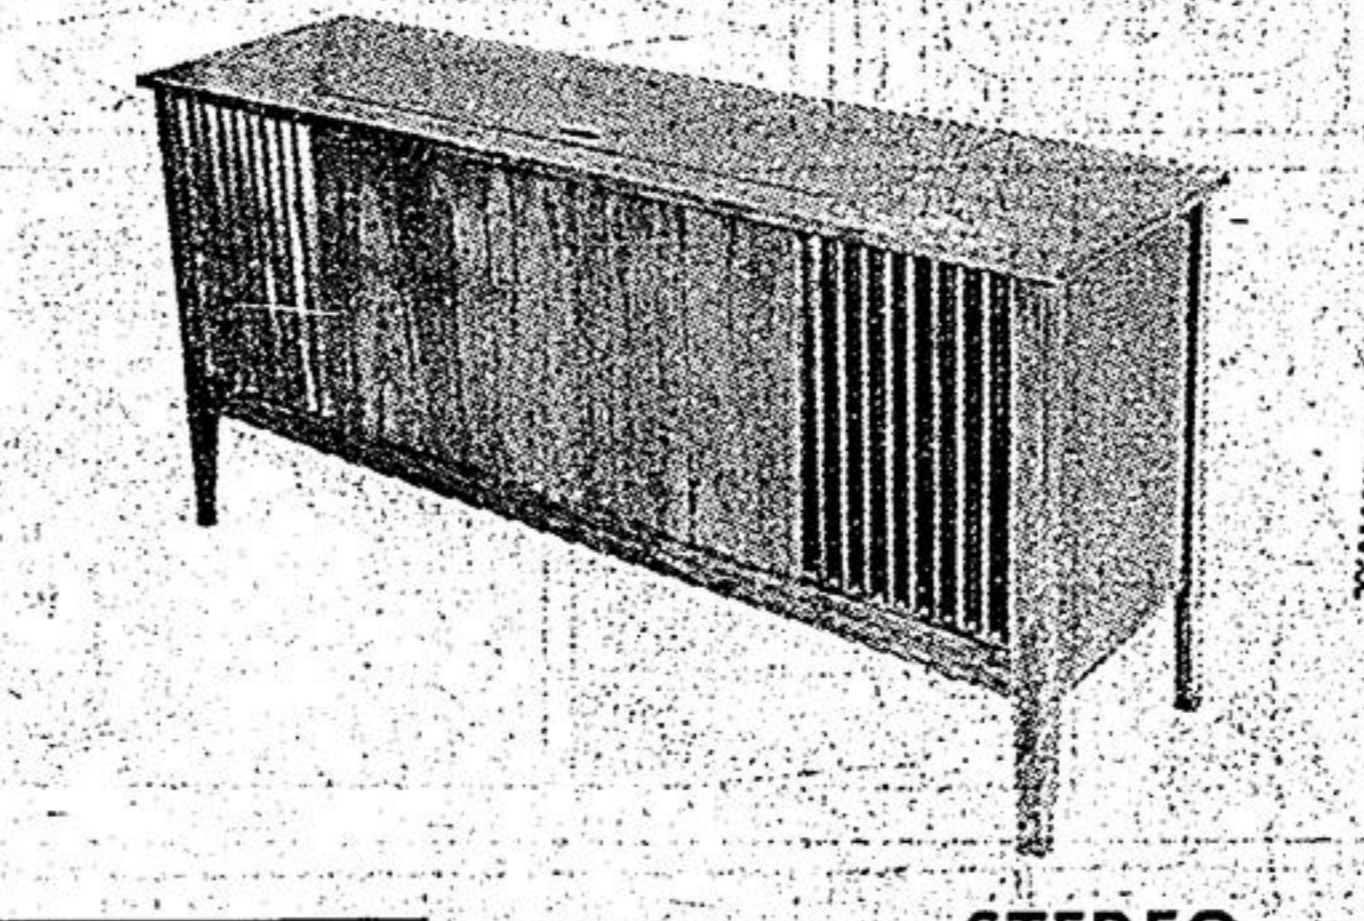

ZENITH WASHER WRINGER
Reg. Value $129.95
Grand Opening Special
$99.95

CORVETTE STEREO
A marvelously crafted set with excellent tone and unsurpassed performance. Has AM/FM radio, 2 short wave bands, Grundig record changer, push-button tuning, 60" cabinet is finished in smooth walnut.
Reg. Value $479.95
Grand Opening Special
$419.95

CORVETTE 19" PORTABLE TV
Made exclusively for CREST by a leading TV manufacturer. Cabinet trimmed in black and white. One year picture tube warranty - 90 days free service.
REG. VALUE $229.95
Grand Opening Special
$189.95 with trade

6 oz. & 9 1/2 oz. GLASSES
In Strawflower design.
Reg. Value 17c & 18c ea.
Grand Opening Special
10c

Plastic PAIL
Smooth poly plastic with steel wire bale handle with grip. Choice of yellow or turquoise. Reg. Value 79c.
Grand Opening Special
42c

WHITE MUGS and WHITE GLASS CEREAL BOWL
(5" diameter). Reg. Value 25c ea.
Grand Opening Special
15c ea.

CORN BROOM
Exceptional value in 5 string household corn broom. Varnished hardwood handle.
Reg. Value $1.29
Grand Opening Special
79c

PLASTIC DUST PAN
Smooth polyethylene about 11 x 7 inches. Seat notched patterns. Practically unbreakable. Reg. Value 25c.
Grand Opening Special
16c

CREST FURNITURE APPLIANCES
5 Main West - Stouffville - 640-2771

NO DOWN PAYMENT when you use our **FAMILY PURCHASE PLAN**