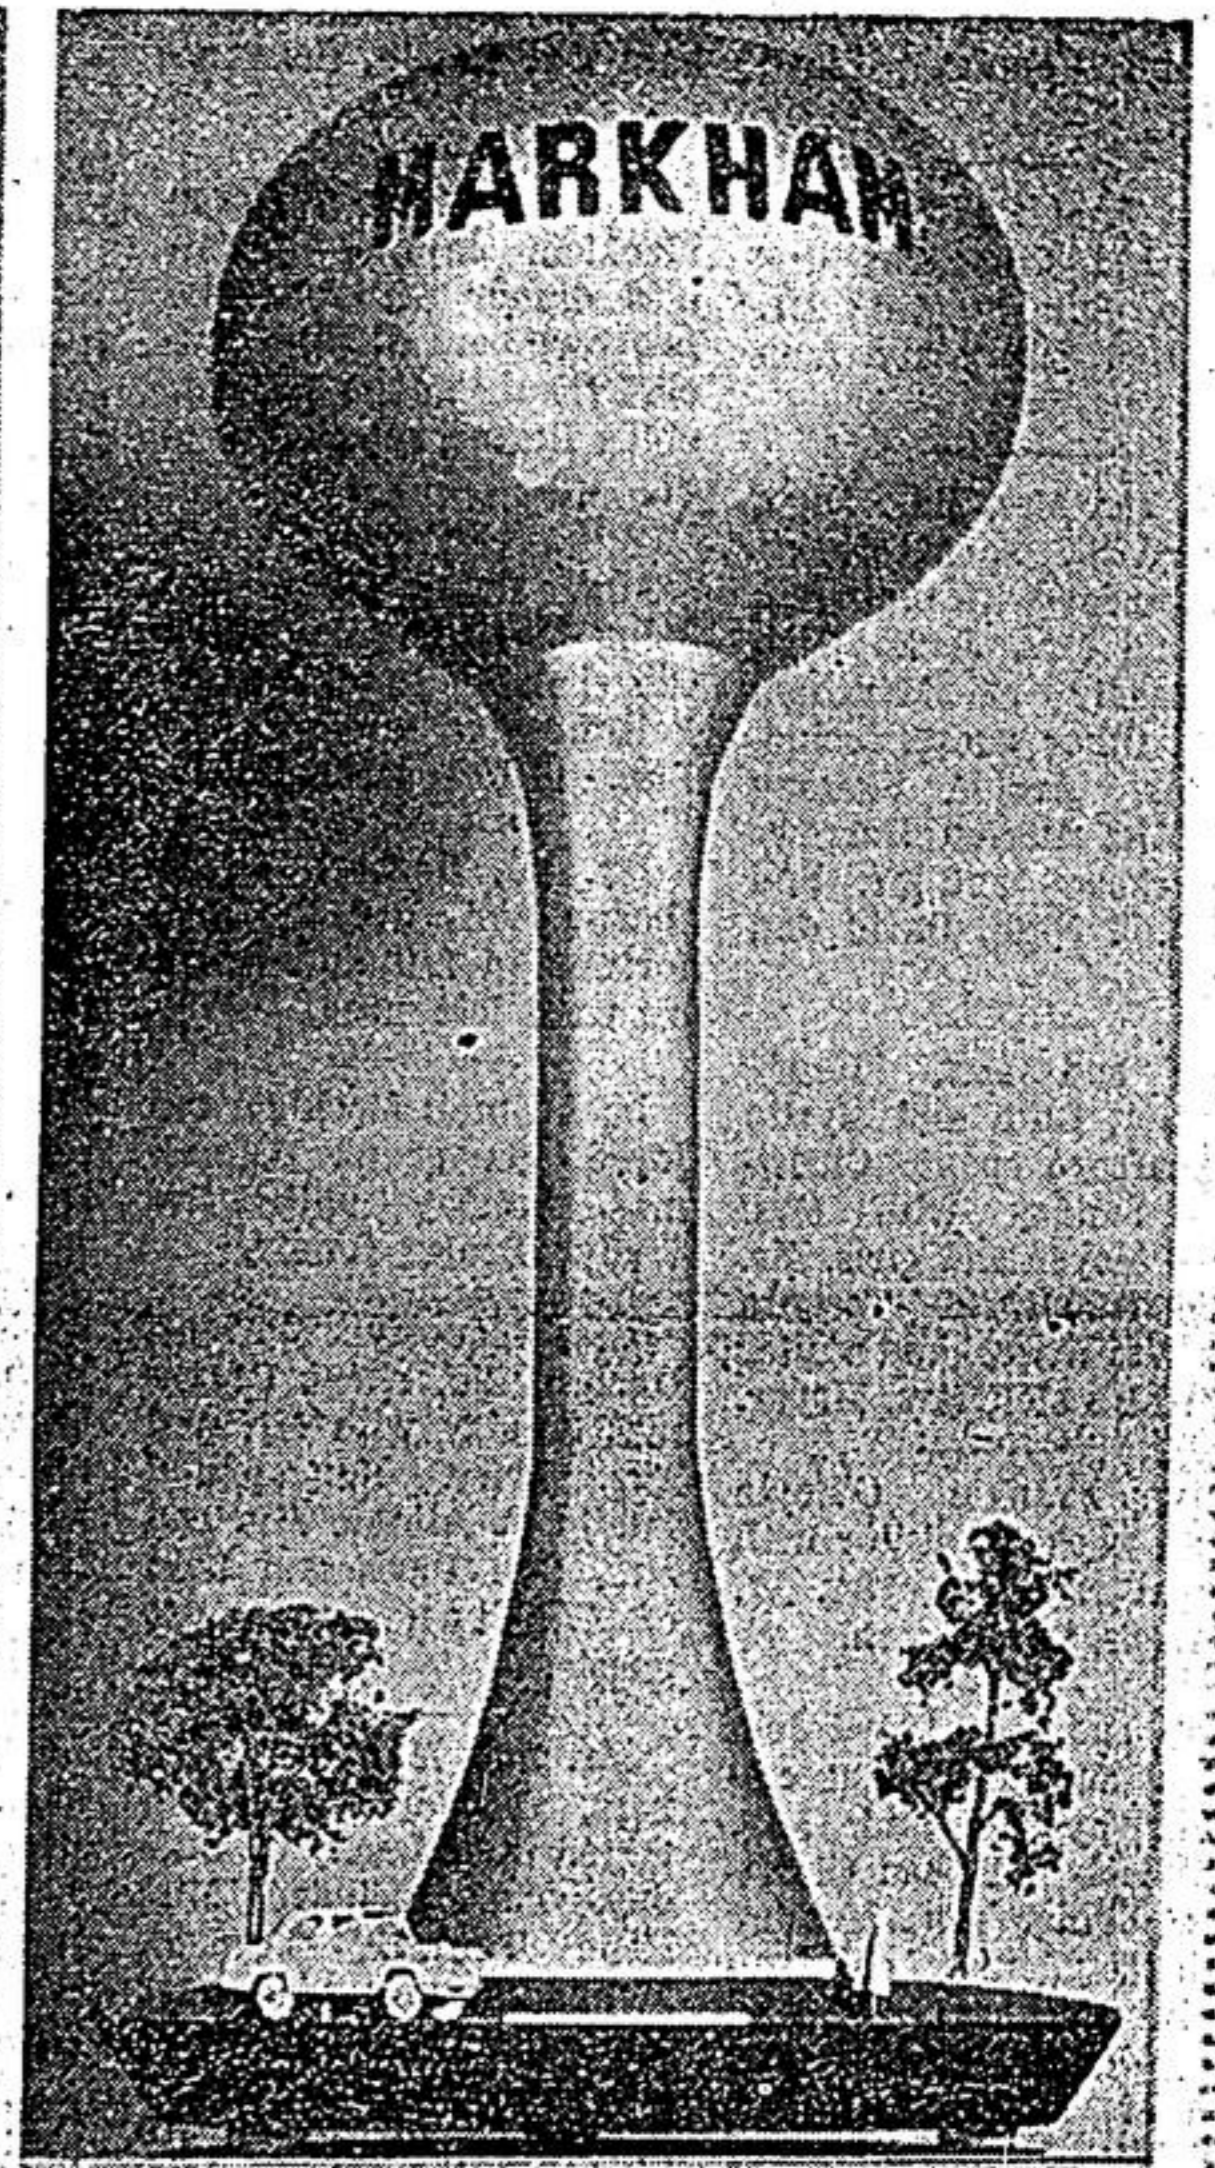

Model Water Tower.

Police Honor Guard at Funeral for Whitchurch Officer.

District Farmer Arthur Wideman Killed in Crash.

Grant Wells, Provincial Plowing Champion.