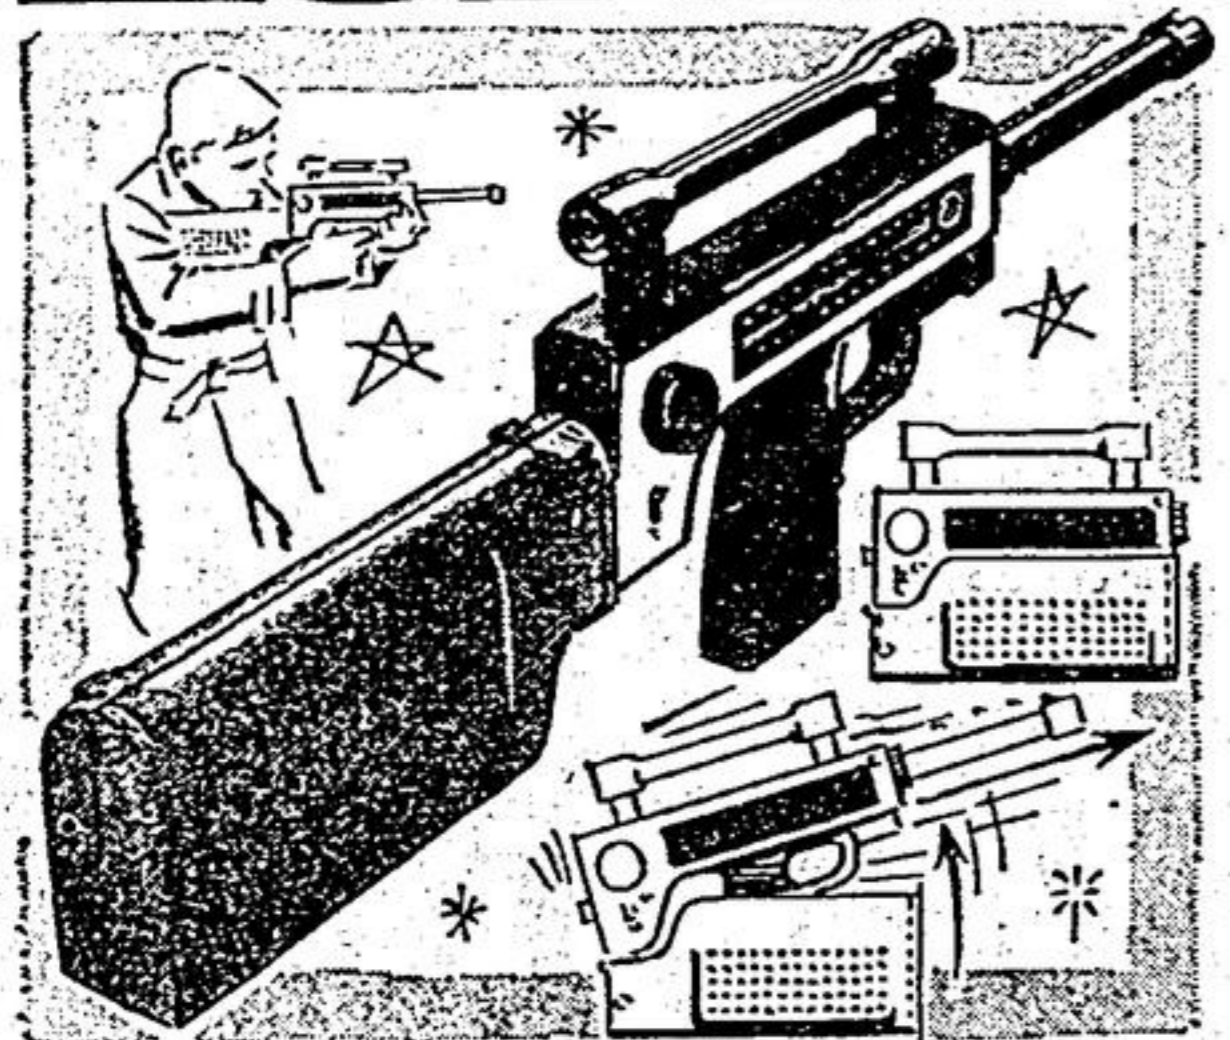

# EARLY BIRD SALE

**EXTRA SAVINGS for SMART SANTAS!**

**EAS**  
**TERMS**

**ctc**

**CANADIAN TIRE CORP'n**

**EXTRA!**  
Cash and Carry  
**BONUS COUPONS**

**SAVE! MATTEL'S AGENT ZERO M RADIO RIFLE 3.97**  
See it on T.V. — Sale Price  
Looks like a real "portable radio". But when danger approaches... a flick of the switch and it instantly becomes a cap-firing rifle, right in your hands. Press the barrel and stock back and it again becomes an innocent-looking "radio".

**SPECIAL! ALL TIME FAVORITE Slinky Train 1.57**  
Compare at \$2.50 — Sale Price  
This cute pull toy will provide the young "Engineer" in the family with many fun-filled hours. Watch it stretch around corners, furniture, etc. Colorful high-impact plastic with sturdy spring body. Complete with train whistle.