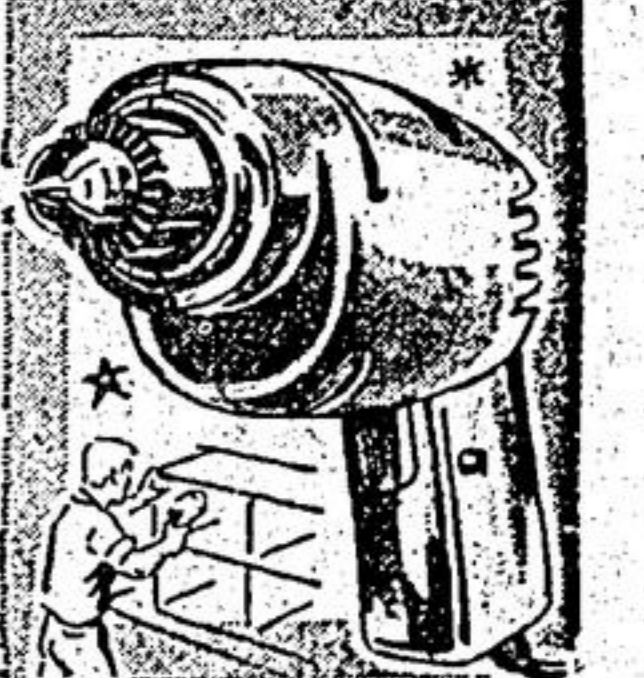

SPECIALLY REDUCED! 6 1/4" ELECTRIC HAND SAW 26.95
REGULAR $29.95 — SALE PRICE
Features dynamically-balanced fan-cooled motor. Alloy steel, precision gears. No load 3200 r.p.m. With cord, blade, 115-V.