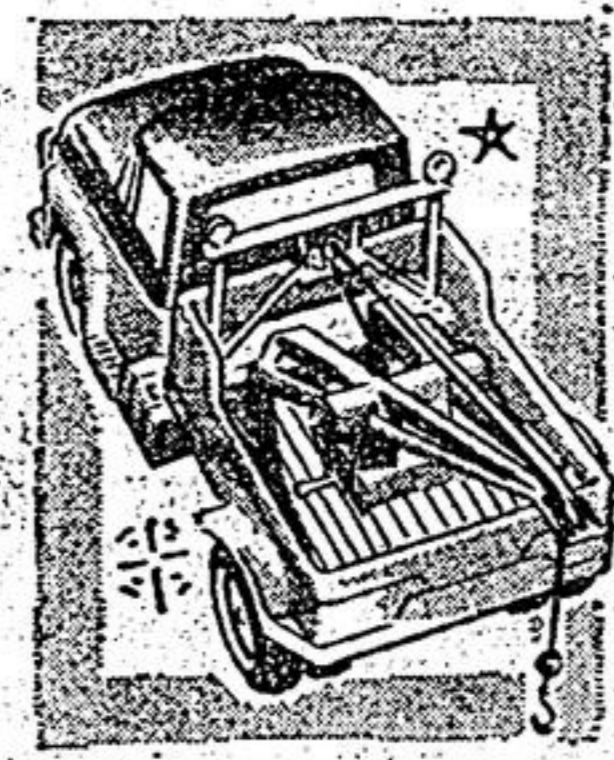

ELDON'S PLASTIC TOW TRUCK 1.98
15" LONG 6 1/4" HIGH — SALE PRICE
Colorful and realistic. Transparent windows, dual rear wheels with white side-walls. Includes tow cable and hook.