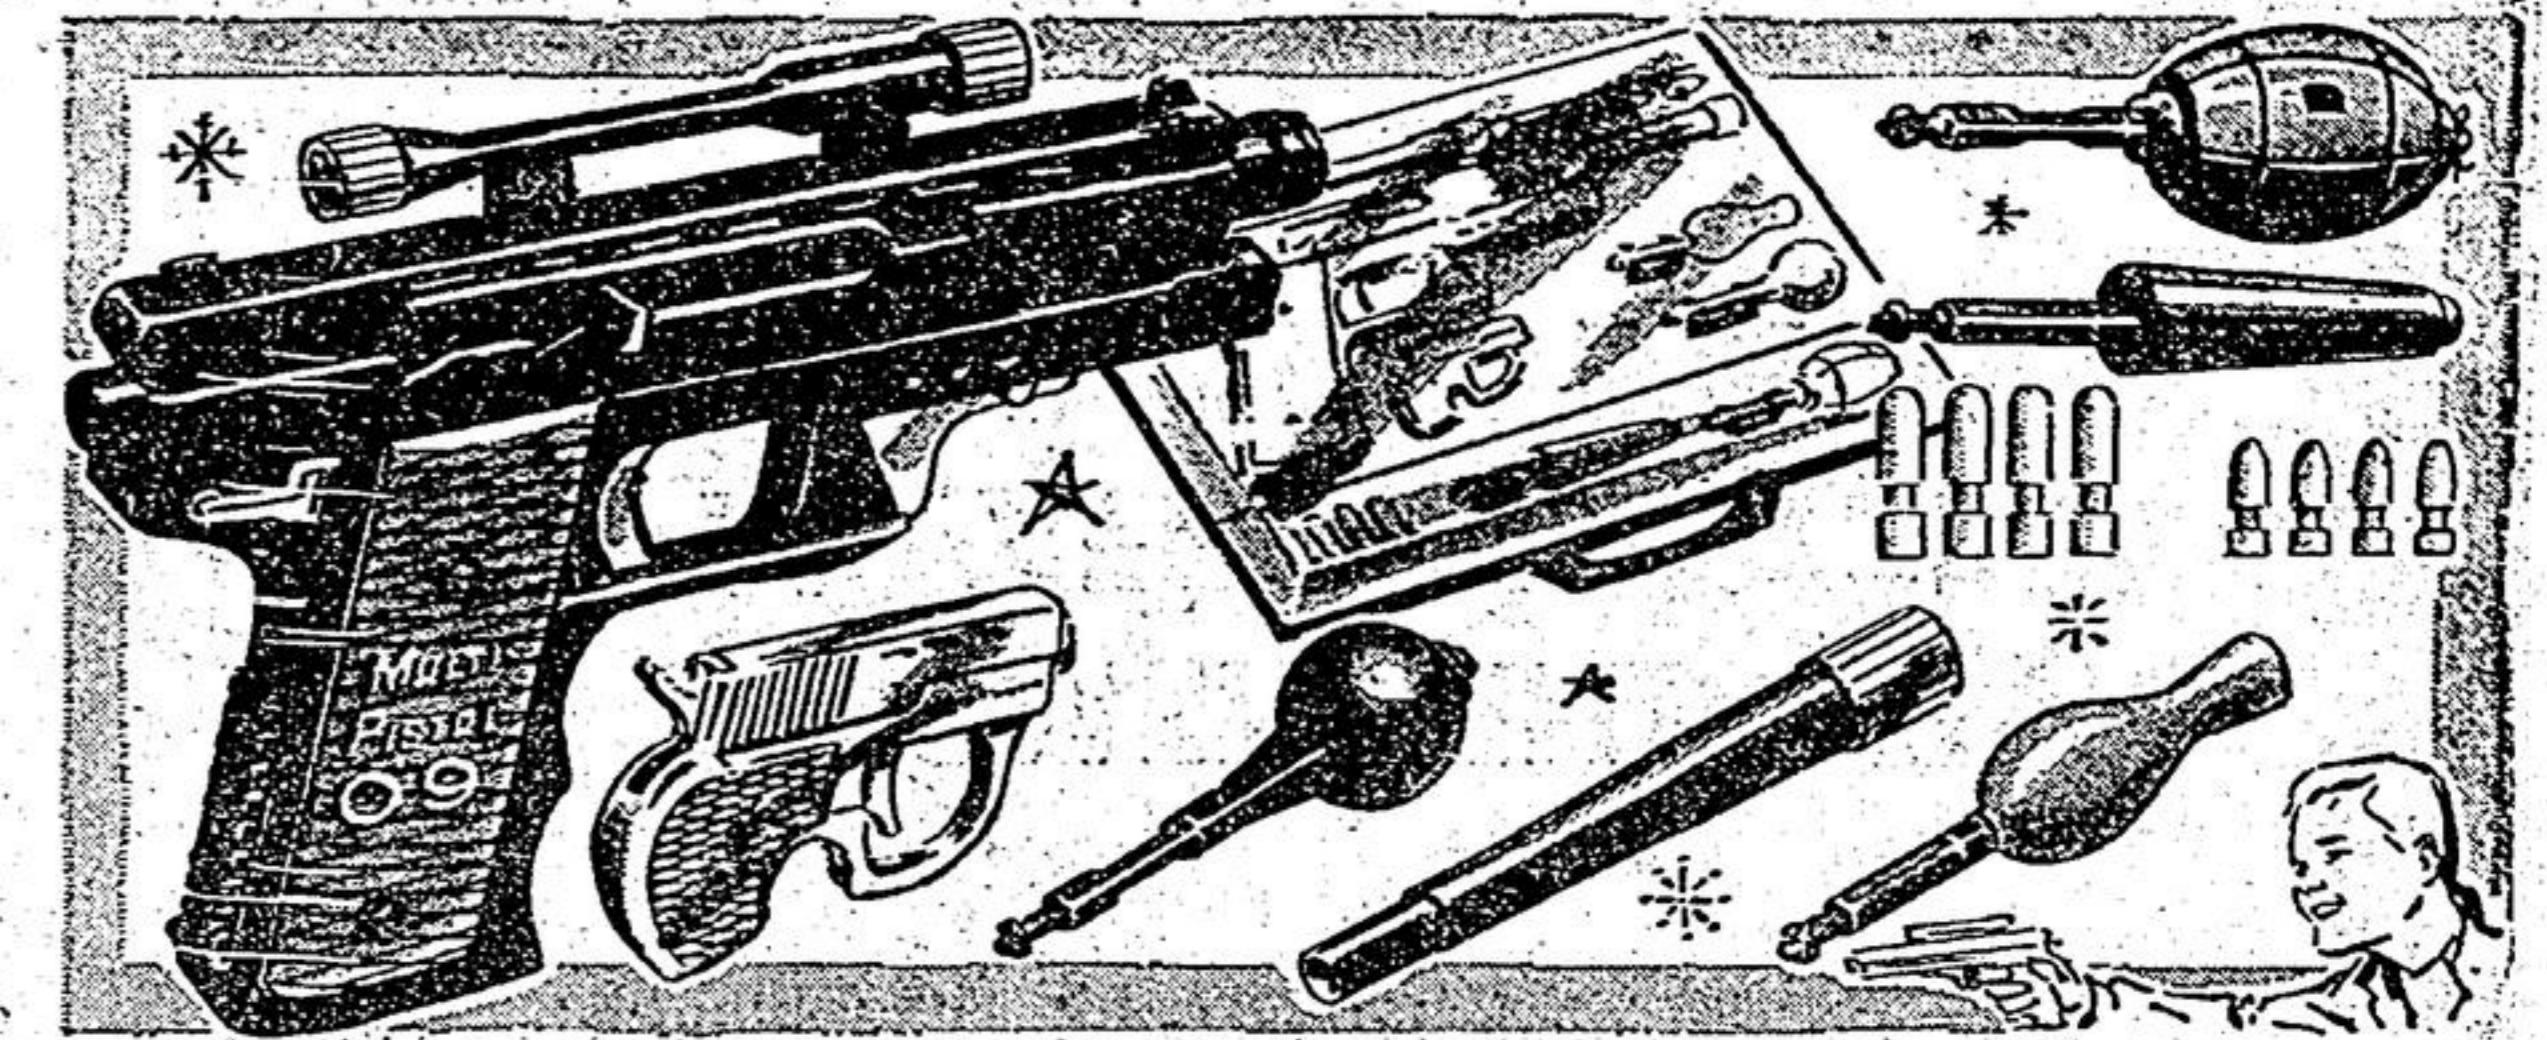

# EARLY BIRD SALE

**EXTRA SAVINGS for SMART SANTAS!**

**EAS**  
**TERMS**

**ctc**

**CANADIAN TIRE CORP'n**

**EXTRA!**  
Cash and Carry  
**BONUS COUPONS**

**SAVE! MATTEL'S AGENT ZERO M RADIO RIFLE 3.97**  
See it on T.V. — Sale Price  
Looks like a real "portable radio". But when danger approaches... a flick of the switch and it instantly becomes a cap-firing rifle, right in your hands. Press the barrel and stock back and it again becomes an innocent-looking "radio".

**SPECIAL! ALL TIME FAVORITE Slinky Train 1.57**  
Compare at \$2.50 — Sale Price  
This cute pull toy will provide the young "Engineer" in the family with many fun-filled hours. Watch it stretch around corners, furniture, etc. Colorful high-impact plastic with sturdy spring body. Complete with train whistle.

**"LITTLE MISS" DOLL STROLLER 4.44**  
24 1/2" HIGH 11" WIDE — SALE PRICE  
Blue folding frame with vinyl upholstery in colorful design. Fringed canopy. 5 1/2" rear, 4 1/2" front wheels.

**SAVE! SOFT, CUDDLY Baby Brenda 1.94**  
COMPARE AT \$2.98 — SALE PRICE  
Has a softly-stuffed, cotton-filled body with soft vinyl head. Sleeping eyes and shag hair. Stands 11" tall.