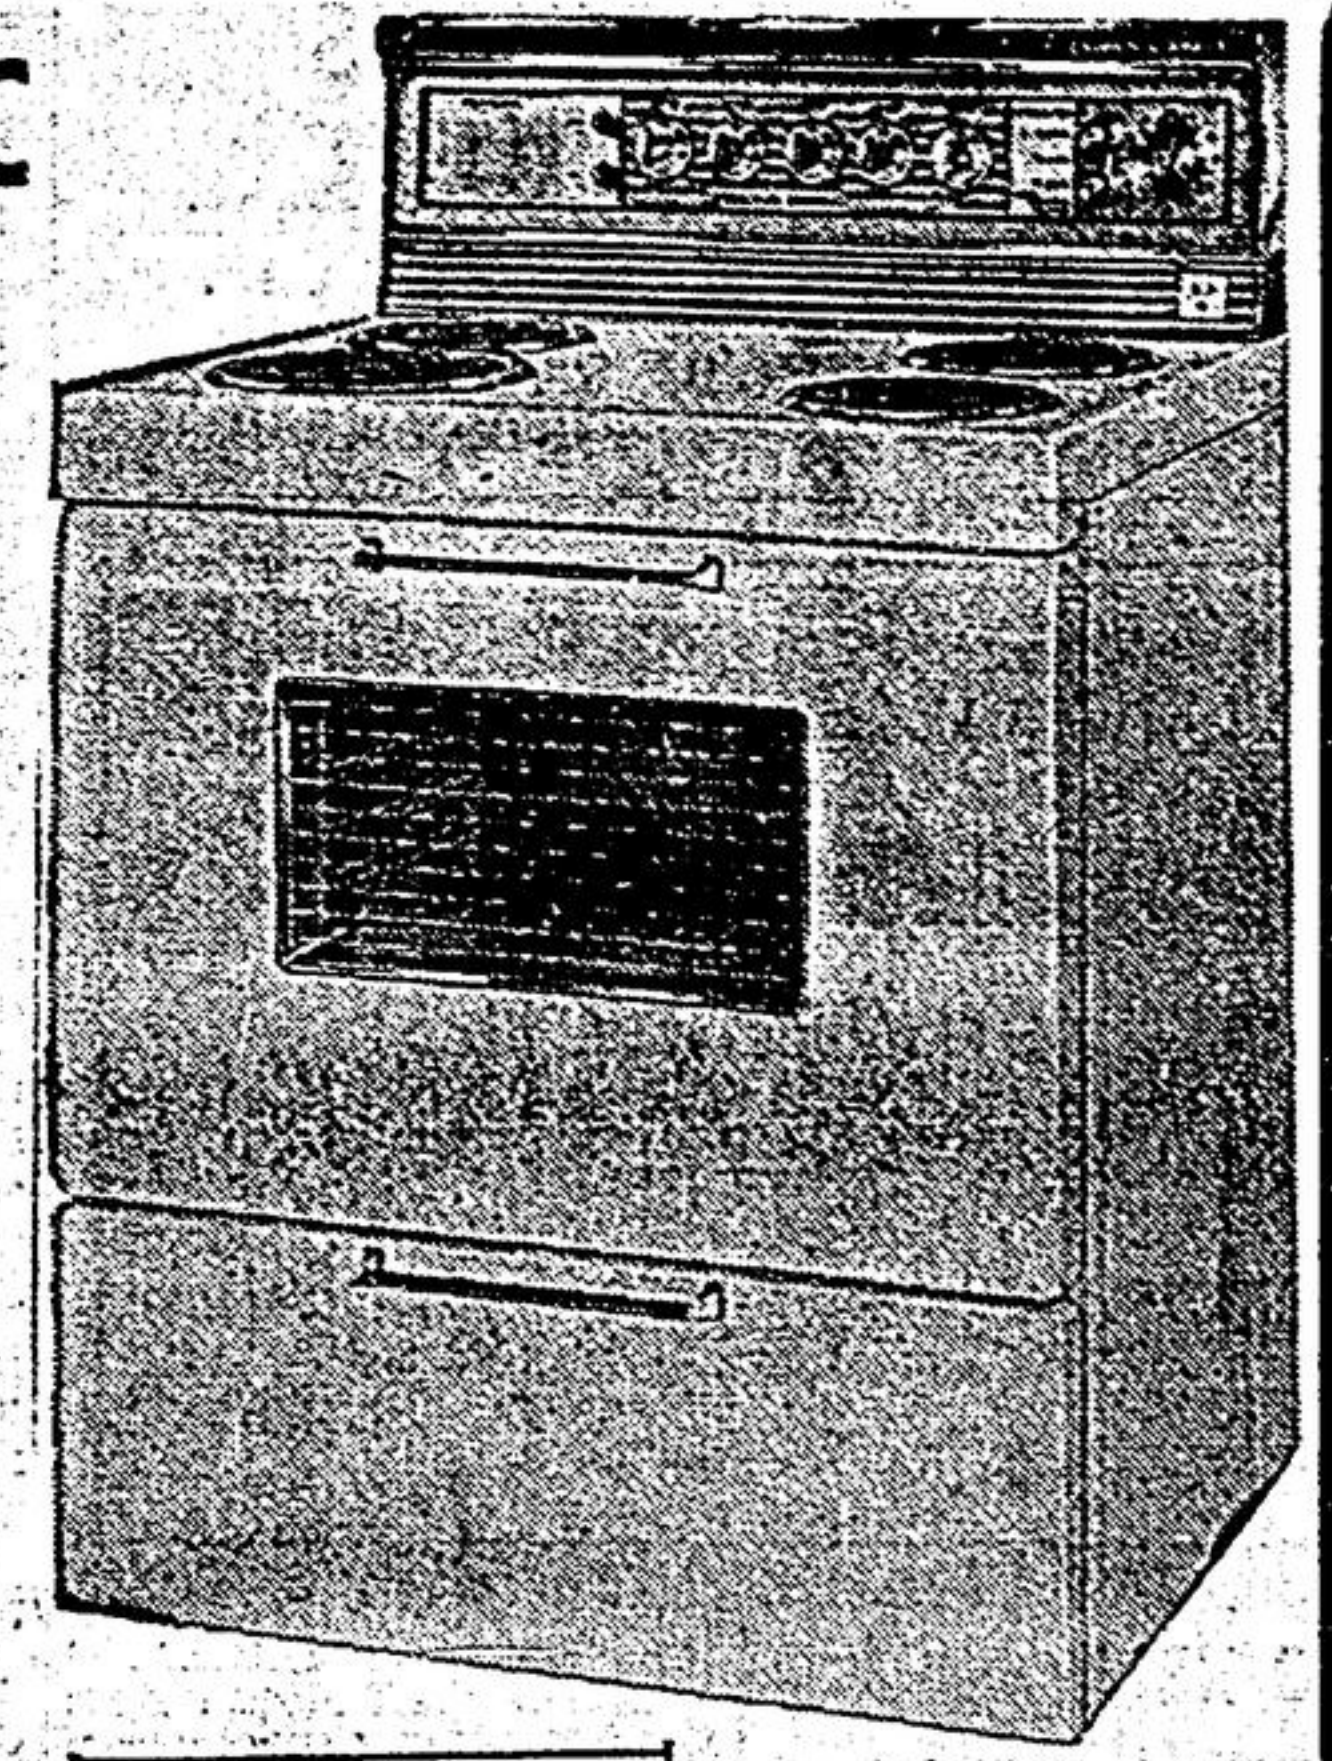

CHOOSE THE 30" TAPPAN-GURNEY ELECTRIC RANGE

WITH THE FABULOUS, EASY TO CLEAN REMOVABLE OVEN LINERS

BUY NOW AND RECEIVE A SPECIAL BONUS!

11 Piece  Teflon Coated Cookware Set at **NO EXTRA CHARGE**

YOUR NEW TAPPAN-GURNEY RANGE FEATURES...