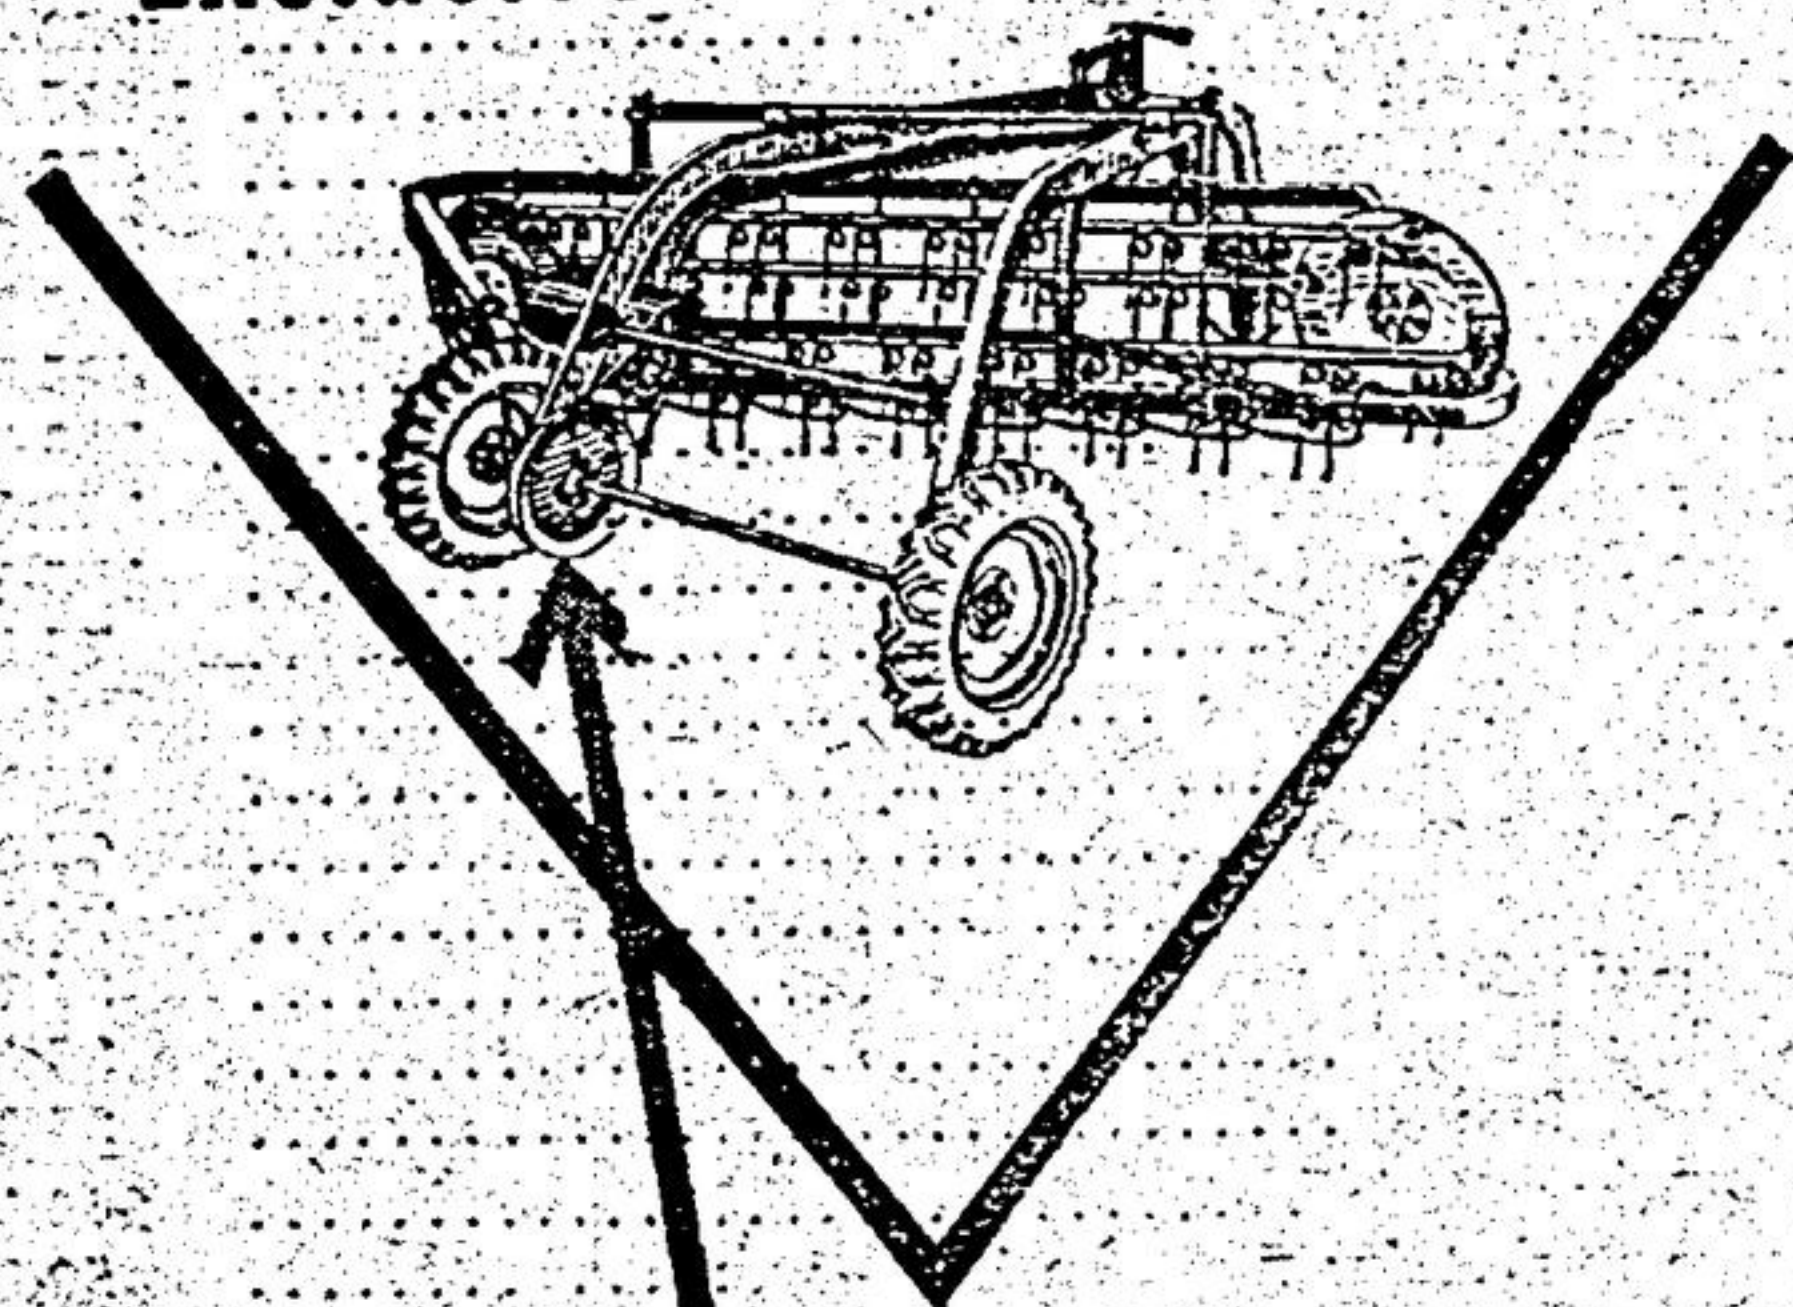

fed up with a plugged mower?

here's real non-stop mowing-conditioning
Now you can make hay without getting off the tractor seat. With this new full mower-conditioner which does the work of a mower and a hay conditioner, you get plug-free non-stop operation in all kinds of hay.

Available in 7-ft. and 6-ft. models
Windrow attachment optional.

Exclusive from **NEW IDEA**

FIRST GROUND-DRIVEN RAKE WITH V-BELT DRIVE!

- * Quiet running
- * Choice of 4- or 5-bar reel
- * Easy-to-change reel speed
- * Only 3 daily lube points
- * Attractive Low Price

Look at **NEW IDEA** before you buy

EARTH BIRD

POWER ROTARY TILLER

The Pleasant, Easy Way to...

TILL CULTIVATE MULCH WEED FURROW

\$169.50

Also digs holes, levels driveway ruts, and performs other useful jobs. Rugged, heavy duty, but perfectly balanced for easy handling. 3 h.p. Briggs & Stratton engine, new fingertip control for dragbar. Forward and reverse power. Digging tangs guaranteed for life. Come in and see this versatile machine now.